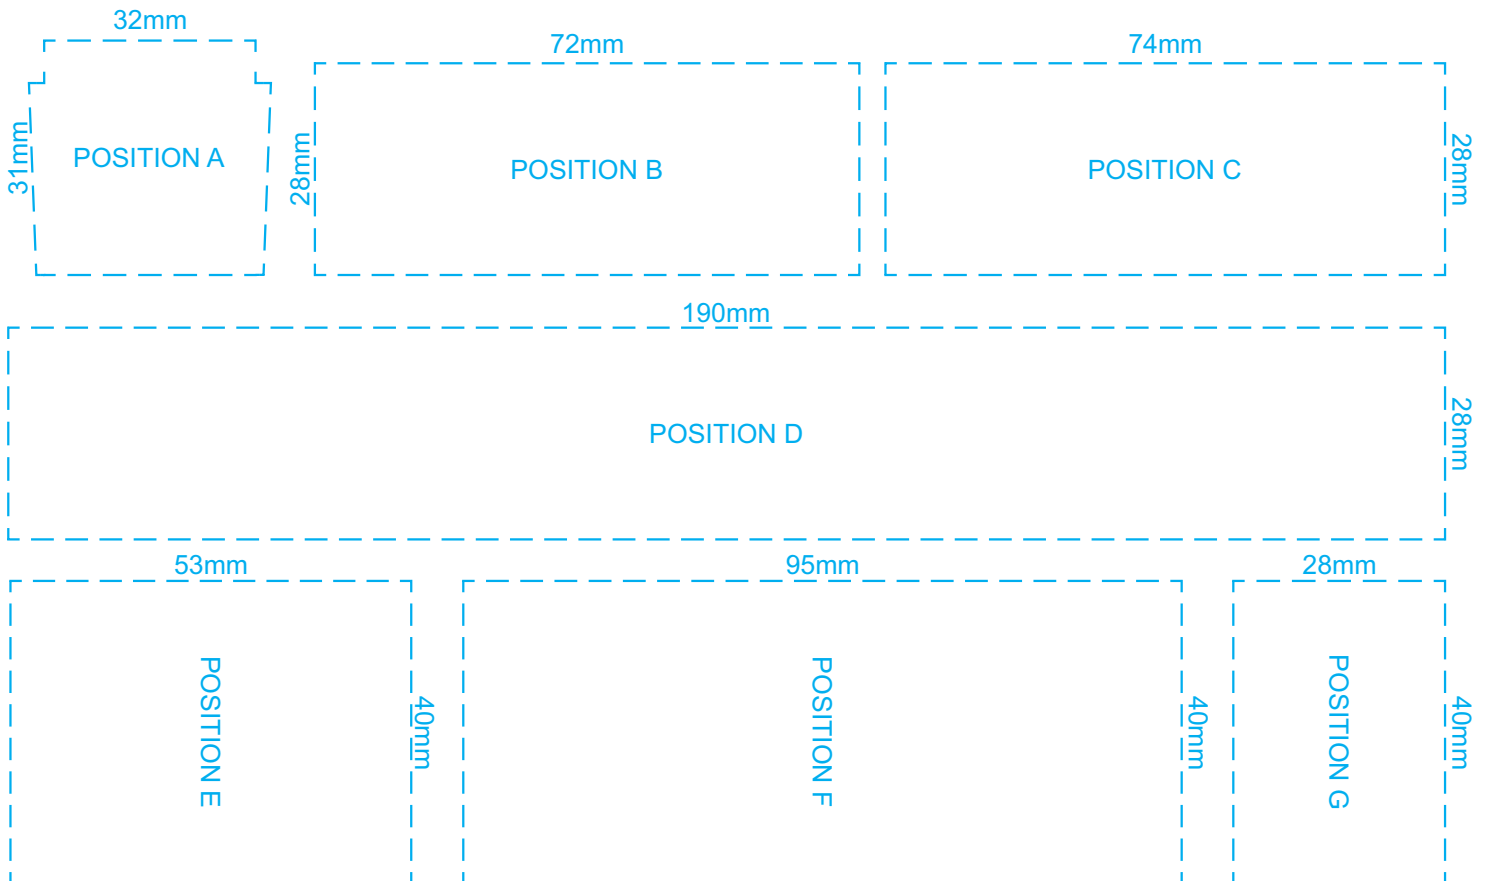

50% of Actual Size
Direct Digital

Up to a 2mm tolerance is expected for alignment of the printed artwork against the engraved lines. Slight inconsistencies are to be considered acceptable if the artwork is printed over an engraved line.

50% of Actual Size
Screen Print (One Colour)

Up to a 2mm tolerance is expected for alignment of the printed artwork against the engraved lines. Slight inconsistencies are to be considered acceptable if the artwork is printed over an engraved line.

50% of Actual Size
Laser Engraving

This product is a natural material, please allow for variances in grain pattern and engraving colour.
Up to a 2mm tolerance is expected for alignment of the printed artwork against the engraved lines.
Slight inconsistencies are to be considered acceptable if the artwork is printed over an engraved line.

Blue Line = Safe area for Arwork

 Laser engraves to a natural etch

100% of Actual Artwork Print Area

BRANDING SPECIFICATION - Bus Wooden Model - 126726

This product is made from natural wood, therefore some slight colour variation are considered acceptable.
The product is provided flat packed in a cardboard sleeve with assembly instructions.