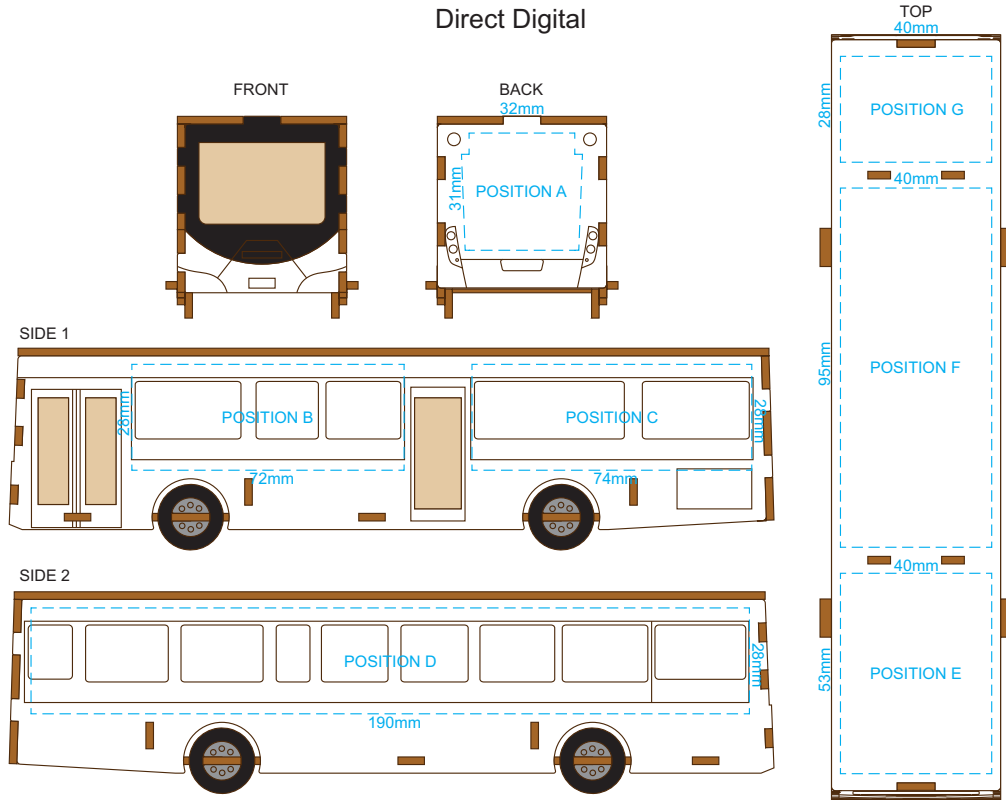

50% of Actual Size
Direct Digital

Up to a 2mm tolerance is expected for alignment of the printed artwork against the engraved lines. Slight inconsistencies are to be considered acceptable if the artwork is printed over an engraved line.

Blue Line = Safe area for Arwork

100% of Actual Artwork Print Area

Customisable Colour Groups

BRANDING SPECIFICATION - Bus Wooden Model - 126726

Each colour group can be customised to any single colour. Please provide CMYK / PMS values (close matched) for each colour group or specify if solid colour fill is not required. The product is provided flat packed in a cardboard sleeve with assembly instructions.

50% of Actual Size
Screen Print (One Colour)

Up to a 2mm tolerance is expected for alignment of the printed artwork against the engraved lines. Slight inconsistencies are to be considered acceptable if the artwork is printed over an engraved line.

50% of Actual Size
Laser Engraving

This product is a natural material, please allow for variances in grain pattern and engraving colour.
Up to a 2mm tolerance is expected for alignment of the printed artwork against the engraved lines.
Slight inconsistencies are to be considered acceptable if the artwork is printed over an engraved line.