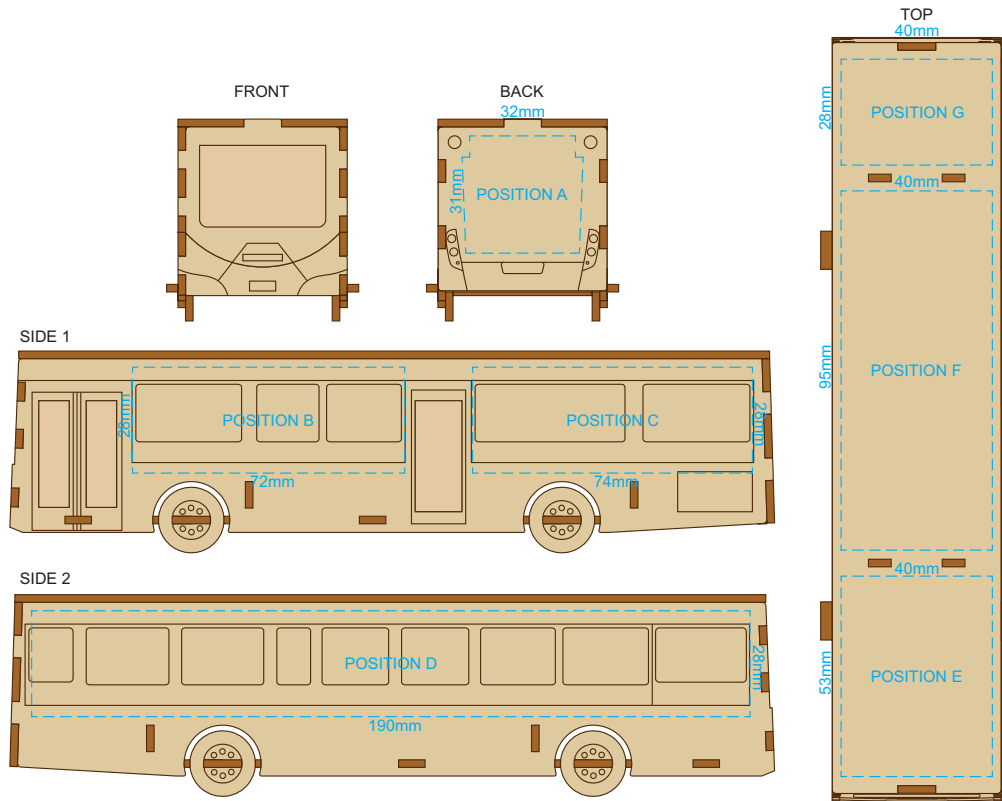

Blue Line = Safe area for Arwork

100% of Actual Artwork Print Area

Customisable Colour Groups

BRANDING SPECIFICATION - Bus Wooden Model - 126726

Each colour group can be customised to any single colour. Please provide CMYK / PMS values (close matched) for each colour group or specify if solid colour fill is not required. The product is provided flat packed in a cardboard sleeve with assembly instructions.

50% of Actual Size
Screen Print (One Colour)

Up to a 2mm tolerance is expected for alignment of the printed artwork against the engraved lines. Slight inconsistencies are to be considered acceptable if the artwork is printed over an engraved line.

Blue Line = Safe area for Artwork

100% of Actual Artwork Print Area

BRANDING SPECIFICATION - Bus Wooden Model - 126726

This product is made from natural wood, therefore some slight colour variation are considered acceptable. The product is provided flat packed in a cardboard sleeve with assembly instructions.