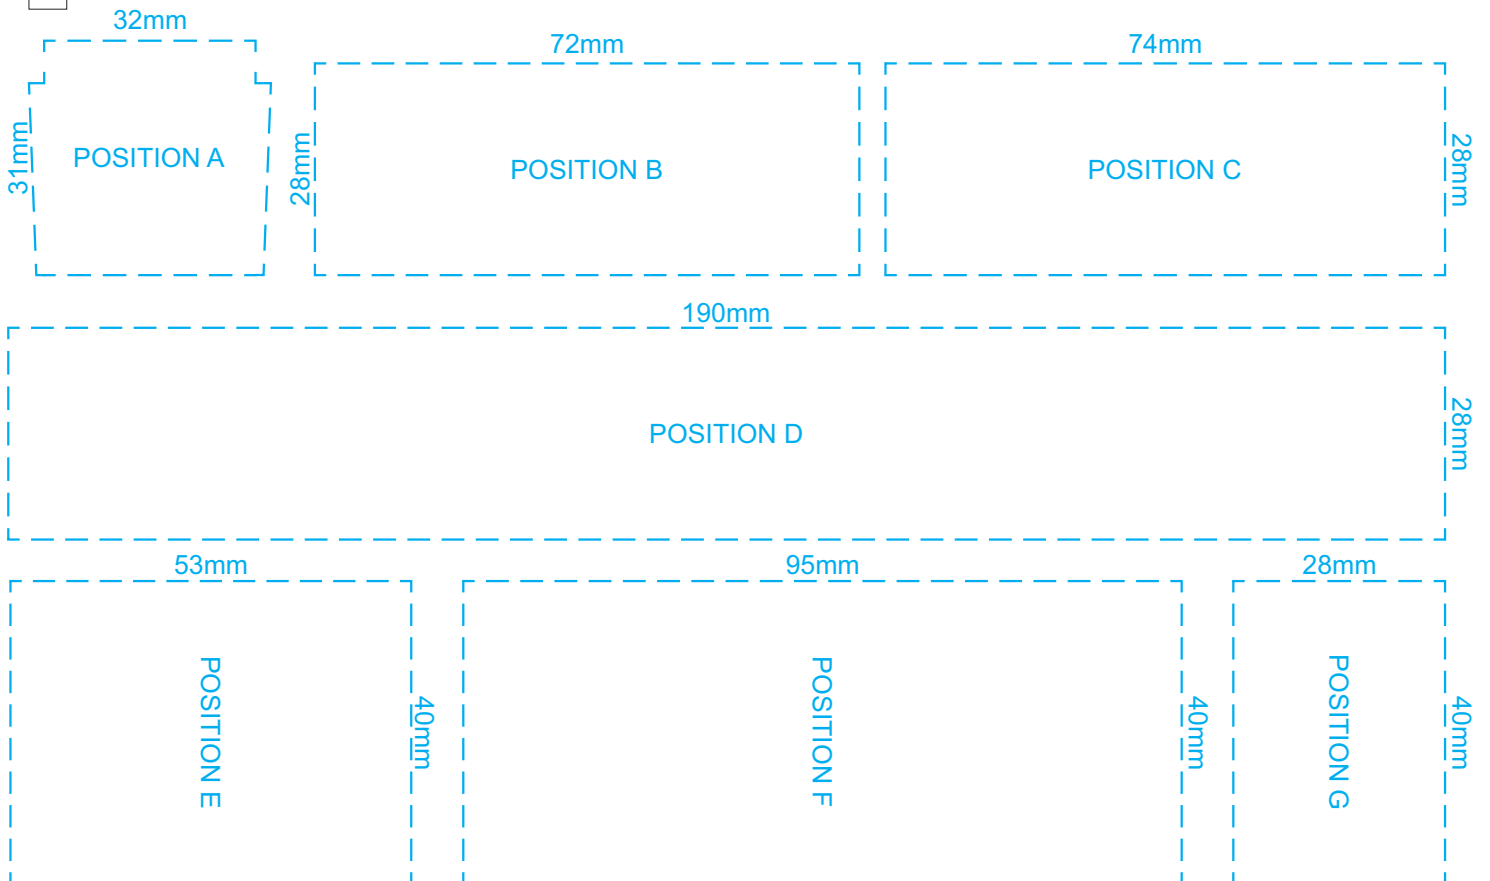

50% of Actual Size
Direct Digital

Up to a 2mm tolerance is expected for alignment of the printed artwork against the engraved lines. Slight inconsistencies are to be considered acceptable if the artwork is printed over an engraved line.

Blue Line = Safe area for Arwork

100% of Actual Artwork Print Area

Customisable Colour Groups

BRANDING SPECIFICATION - Bus Wooden Model - 126726

Each colour group can be customised to any single colour. Please provide CMYK / PMS values (close matched) for each colour group or specify if solid colour fill is not required. The product is provided flat packed in a cardboard sleeve with assembly instructions.

50% of Actual Size
Screen Print (One Colour)

Up to a 2mm tolerance is expected for alignment of the printed artwork against the engraved lines. Slight inconsistencies are to be considered acceptable if the artwork is printed over an engraved line.

50% of Actual Size
Laser Engraving

This product is a natural material, please allow for variances in grain pattern and engraving colour.
Up to a 2mm tolerance is expected for alignment of the printed artwork against the engraved lines.
Slight inconsistencies are to be considered acceptable if the artwork is printed over an engraved line.