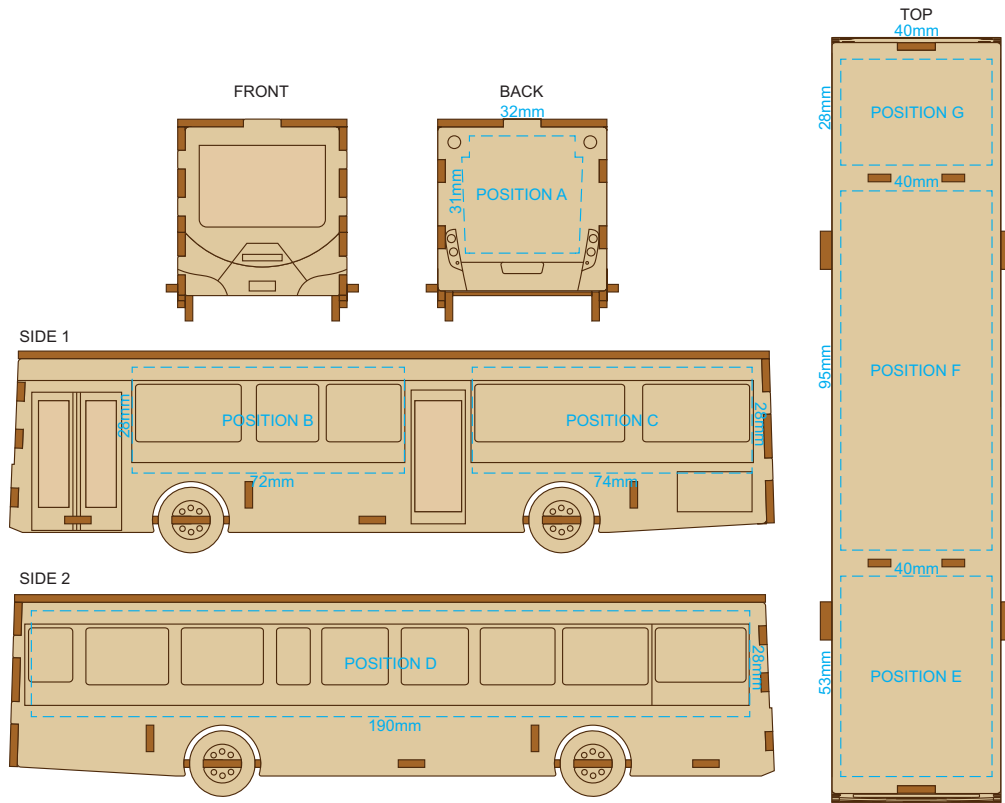

Blue Line = Safe area for Artwork

100% of Actual Artwork Print Area

BRANDING SPECIFICATION - Bus Wooden Model - 126726

This product is made from natural wood, therefore some slight colour variation are considered acceptable. The product is provided flat packed in a cardboard sleeve with assembly instructions.

50% of Actual Size
Laser Engraving

This product is a natural material, please allow for variances in grain pattern and engraving colour.
Up to a 2mm tolerance is expected for alignment of the printed artwork against the engraved lines.
Slight inconsistencies are to be considered acceptable if the artwork is printed over an engraved line.