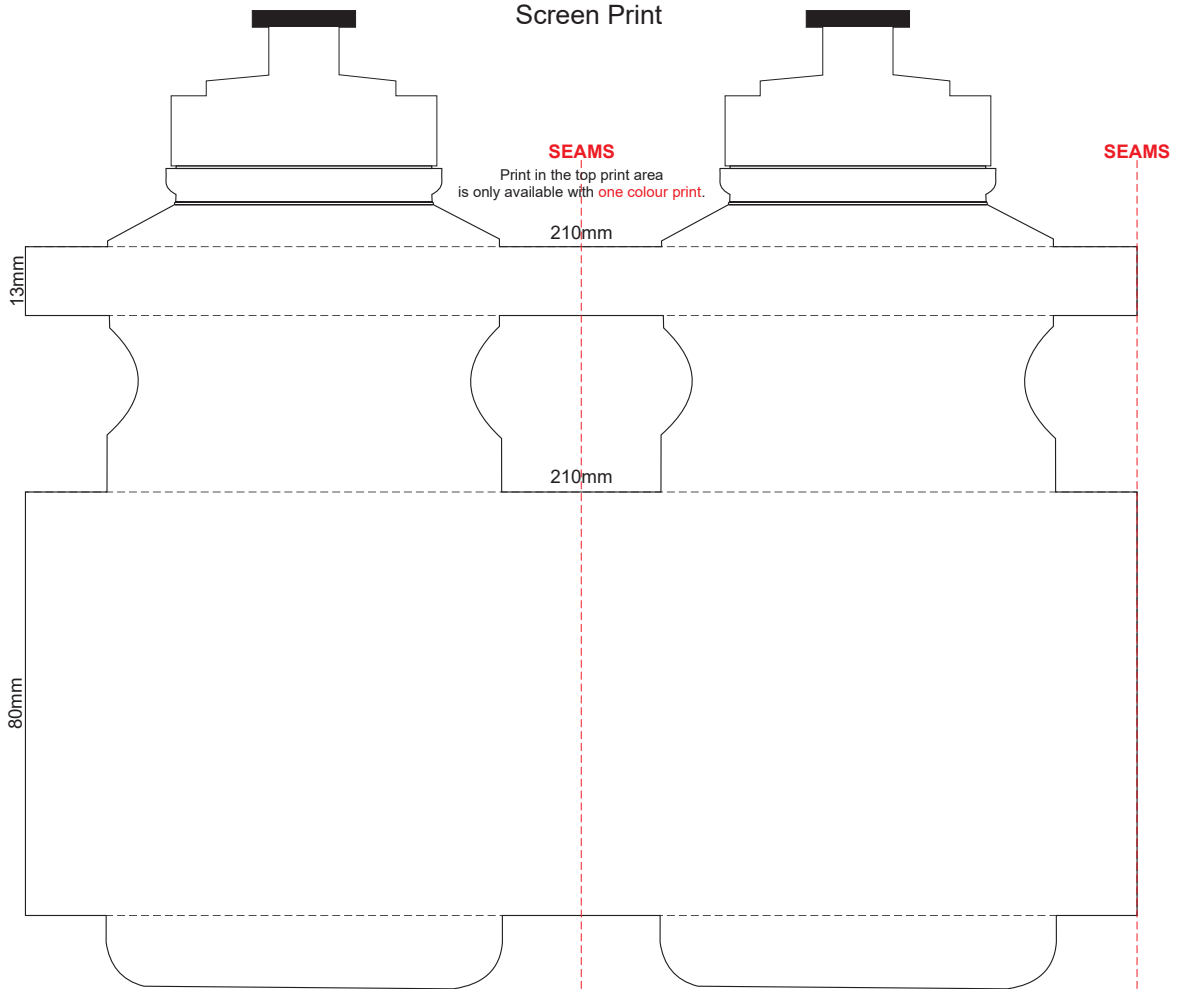

BOTTLE COLOUR	CAP COLOUR
Light Grey	White (with X)
White	White
Yellow	Yellow
Orange	Orange
Red	Red
Green	Green
Cyan	Cyan
Blue	Blue
Dark Blue	Dark Blue
Black	Black

70% of Actual Size
Screen Print

Printing over the bottle seam may cause bleeding

BOTTLE COLOUR	CAP COLOUR
Light Grey	White
Yellow	Yellow
Orange	Orange
Red	Red
Green	Green
Cyan	Cyan
Blue	Blue
Dark Blue	Dark Blue
Black	Black

70% of Actual Size
Screen Print

SEAMS
Print in the top print area
is only available with **one colour print**.

Printing over the bottle seam may cause bleeding

BOTTLE COLOUR	CAP COLOUR
Light Grey	White with X
White	White
Yellow	Yellow
Orange	Orange
Red	Red
Green	Green
Cyan	Cyan
Blue	Blue
Dark Blue	Dark Blue
Black	Black

70% of Actual Size
Digital Print