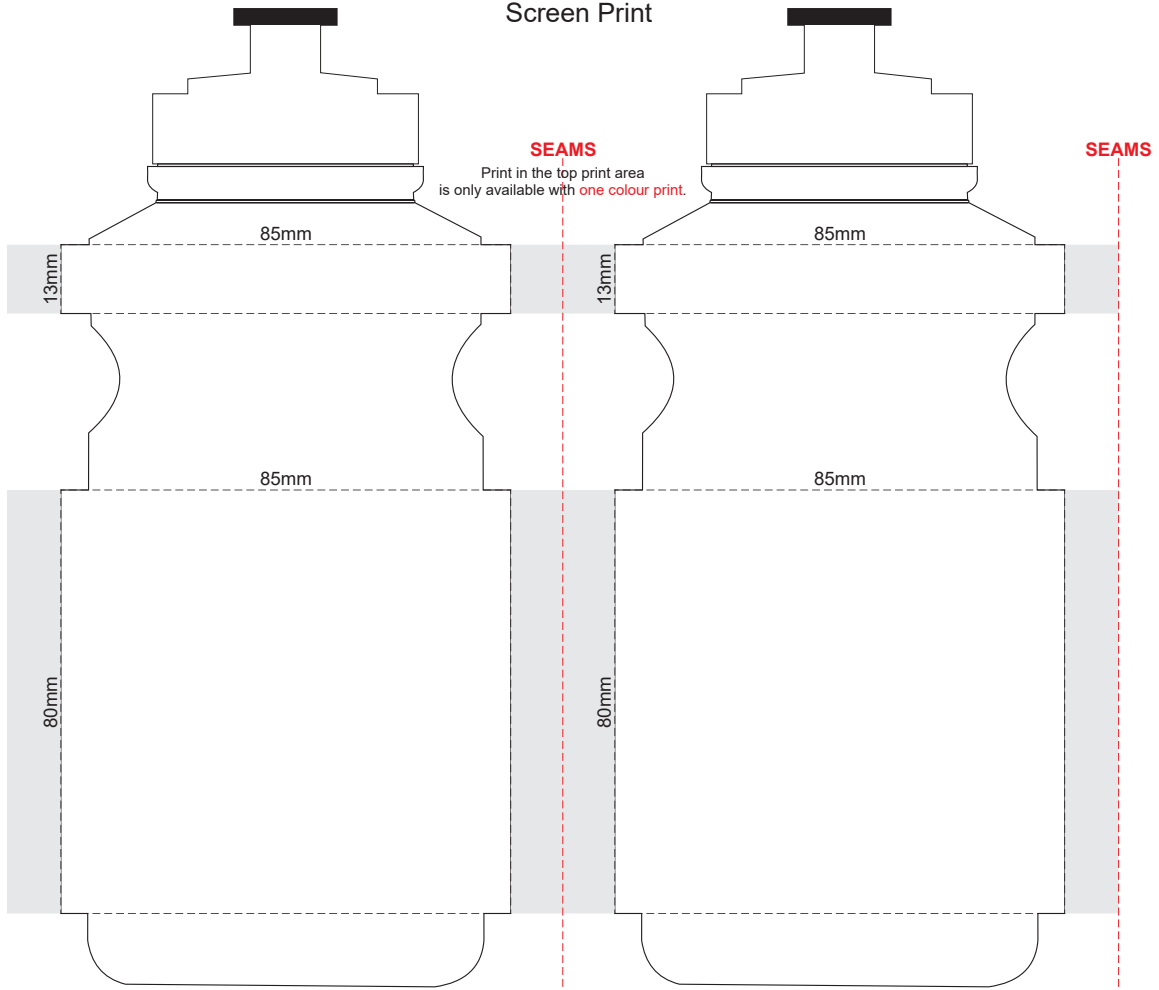

BOTTLE COLOUR	CAP COLOUR
Light Grey	White (with X)
White	White
Yellow	Yellow
Orange	Orange
Red	Red
Green	Green
Cyan	Cyan
Blue	Blue
Dark Blue	Dark Blue
Black	Black

70% of Actual Size
Screen Print

Printing over the bottle seam may cause bleeding

BOTTLE COLOUR	CAP COLOUR
Light Grey	White
Yellow	Yellow
Orange	Orange
Red	Red
Green	Green
Cyan	Cyan
Blue	Blue
Dark Blue	Dark Blue
Black	Black

70% of Actual Size
Screen Print

SEAMS
Print in the top print area
is only available with **one colour print**.

Printing over the bottle seam may cause bleeding

BOTTLE COLOUR	CAP COLOUR
Light Grey	White with X
White	White
Yellow	Yellow
Orange	Orange
Red	Red
Green	Green
Cyan	Cyan
Blue	Blue
Dark Blue	Dark Blue
Black	Black

70% of Actual Size
Digital Print