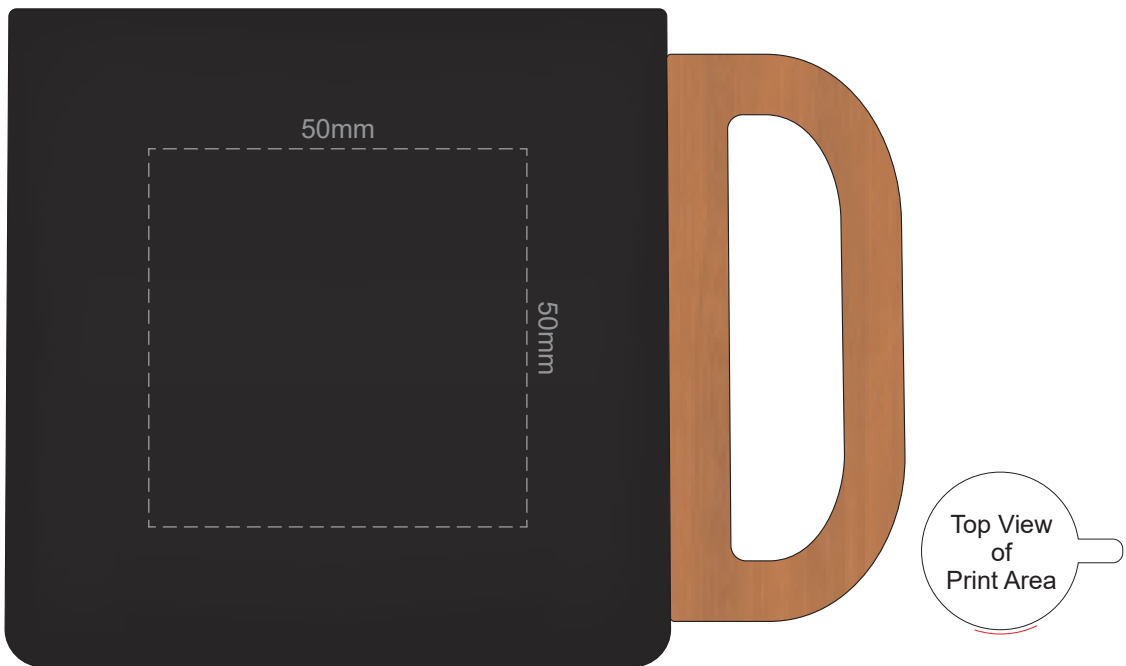

100% of Actual Size
Pad Print

100% of Actual Size
Laser Engraving

 Shiny Stainless Steel Finish