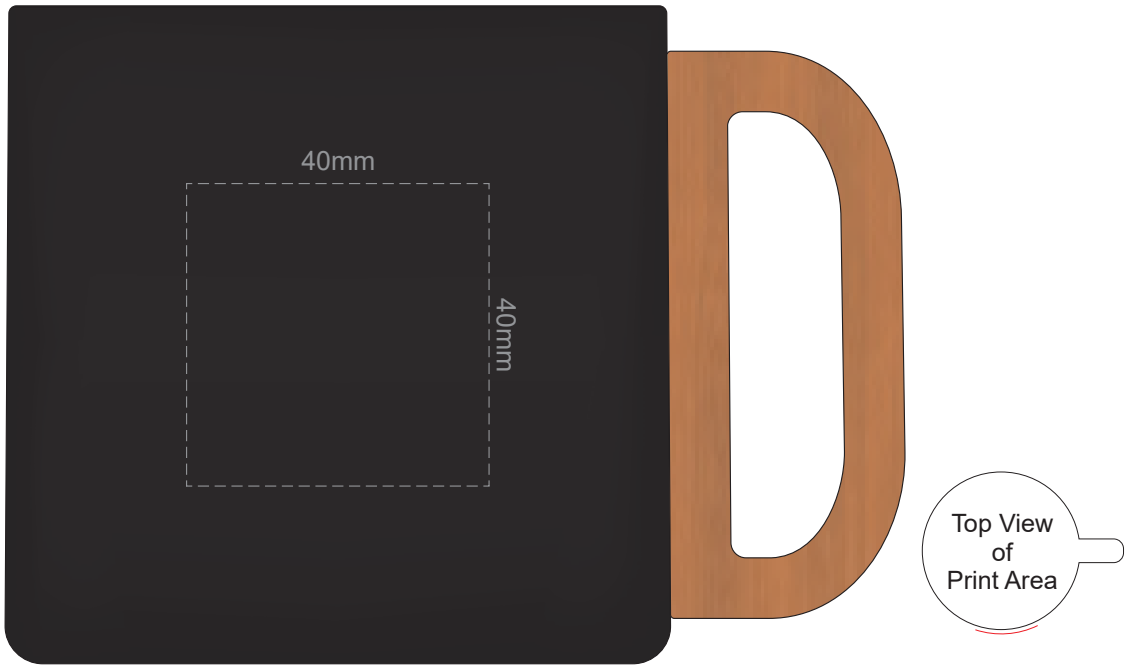

100% of Actual Size
Pad Print

100% of Actual Size
Laser Engraving

 Shiny Stainless Steel Finish