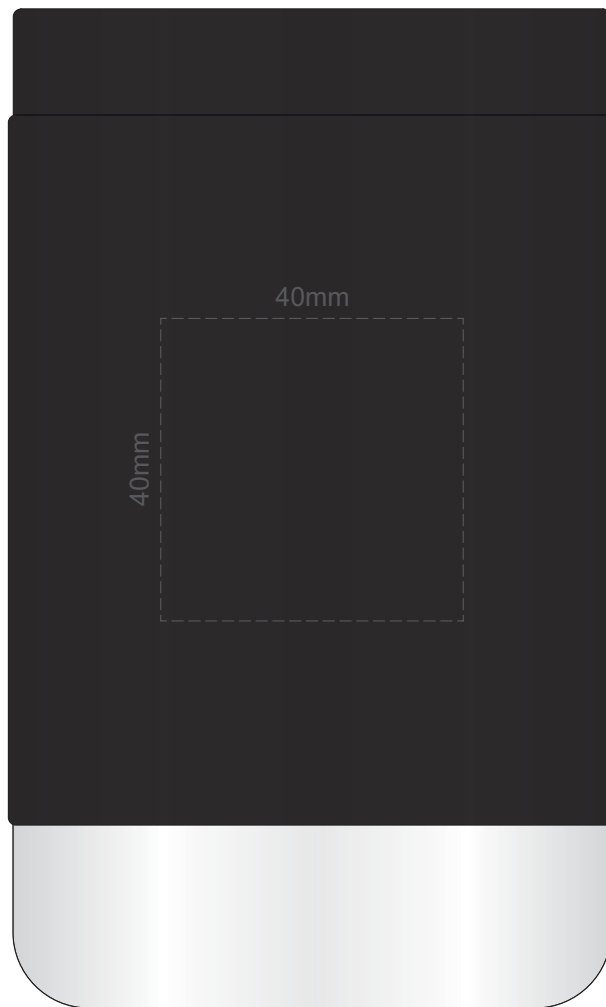

100% of Actual Size
Pad Print

100% of Actual Size
Screen Print

Approximately 15mm unprintable area

78mm

222mm

Approximately 15mm unprintable area

Red Line = Exact opposites of the product
(centre artwork to the red line)

100% of Actual Size
Laser Engraving

Shiny Stainless Steel Finish

100% of Actual Size
Rotary Digital
(Gloss Finish)

Red Line = Exact opposites of the product
(centre artwork to the red line)