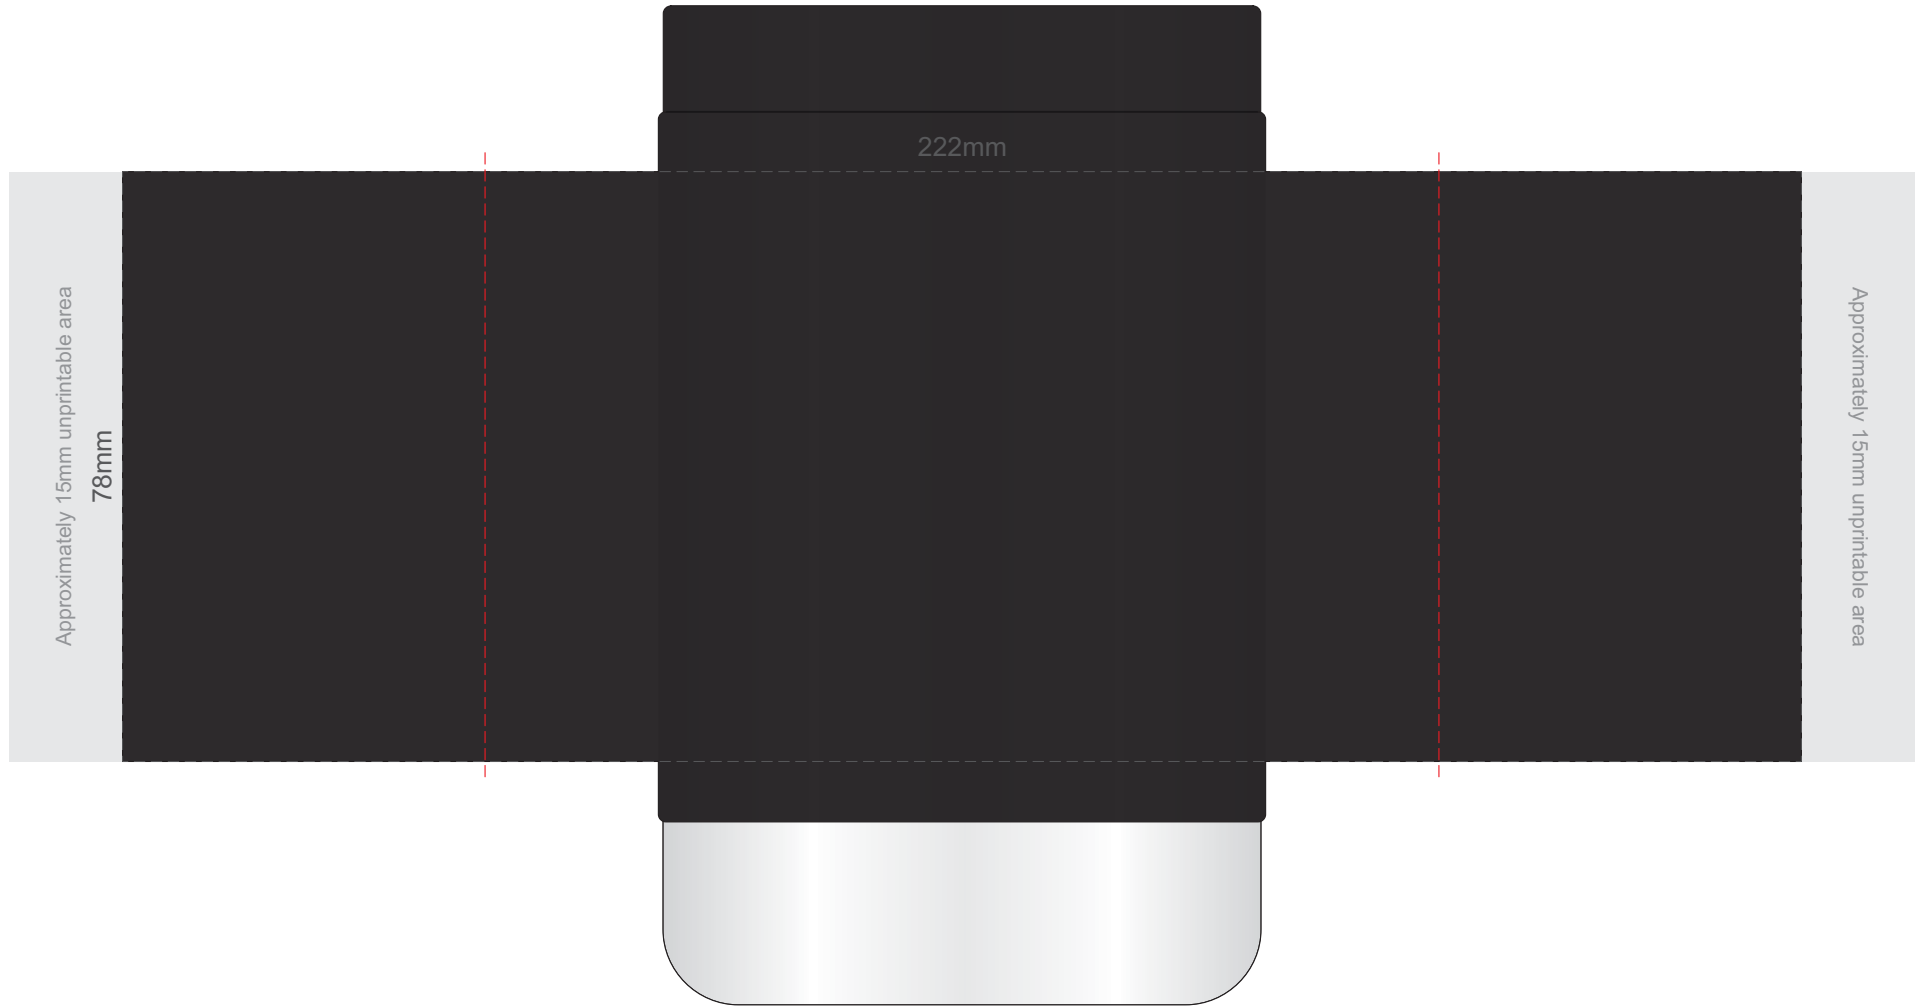

100% of Actual Size
Pad Print

100% of Actual Size
Screen Print

Approximately 15mm unprintable area

78mm

222mm

Approximately 15mm unprintable area

Red Line = Exact opposites of the product
(centre artwork to the red line)

100% of Actual Size
Laser Engraving

Shiny Stainless Steel Finish

100% of Actual Size
Rotary Digital
(Gloss Finish)

Red Line = Exact opposites of the product
(centre artwork to the red line)