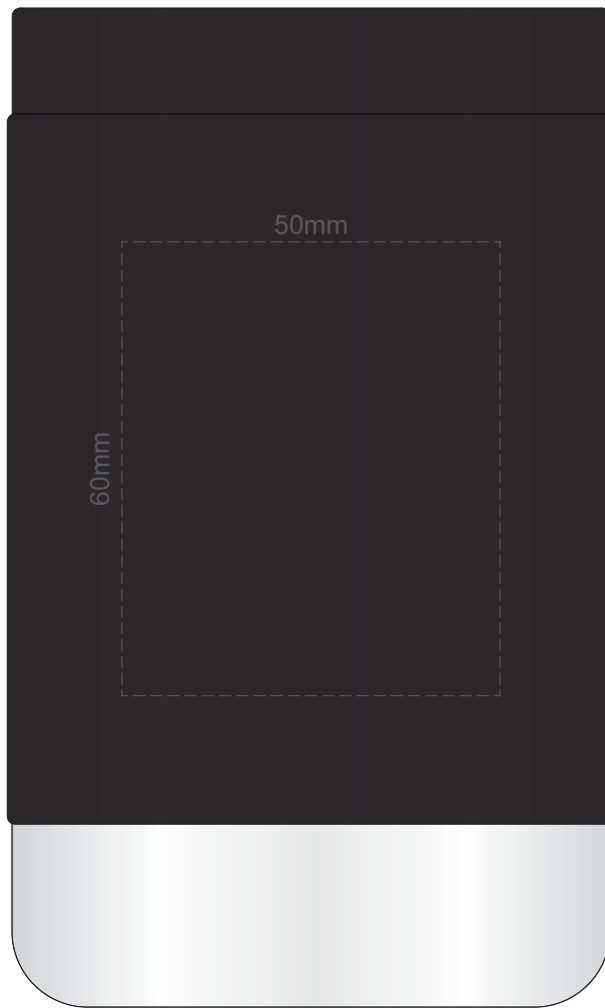

100% of Actual Size
Pad Print

100% of Actual Size
Screen Print

Approximately 15mm unprintable area

78mm

222mm

Approximately 15mm unprintable area

Red Line = Exact opposites of the product
(centre artwork to the red line)

100% of Actual Size
Laser Engraving

Shiny Stainless Steel Finish

100% of Actual Size
Rotary Digital
(Gloss Finish)

Red Line = Exact opposites of the product
(centre artwork to the red line)