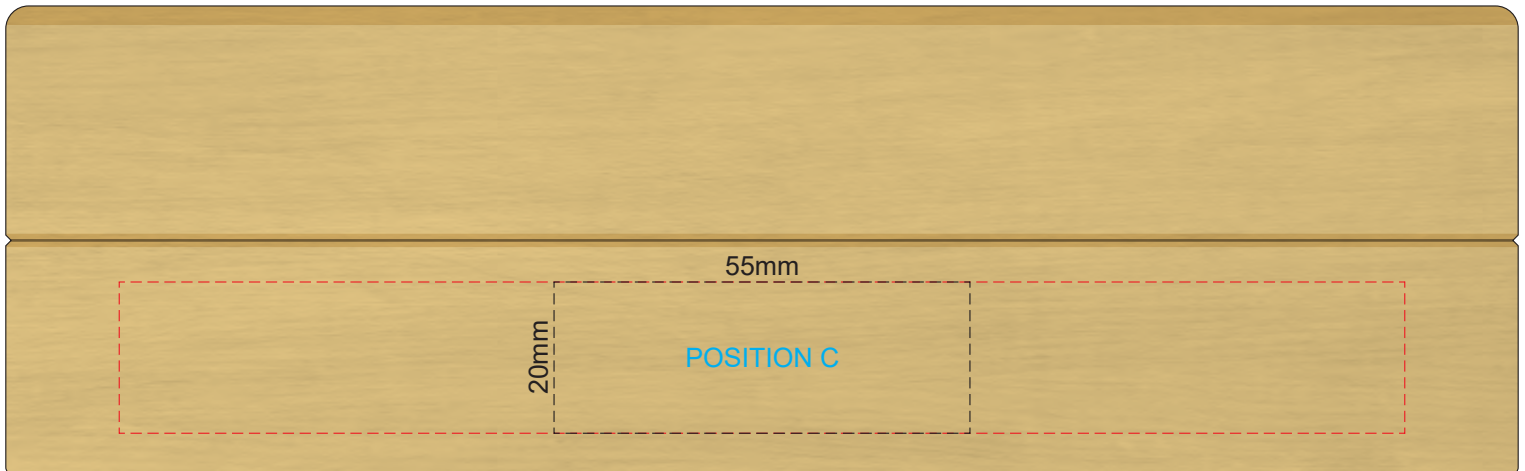

100% of Actual Size
Pad Print
Laser Engraving
Direct Digital

BOTTOM

TOP

SIDE

This product is a natural material, please allow for variances in grain pattern and branding.

Engraves to a natural etch