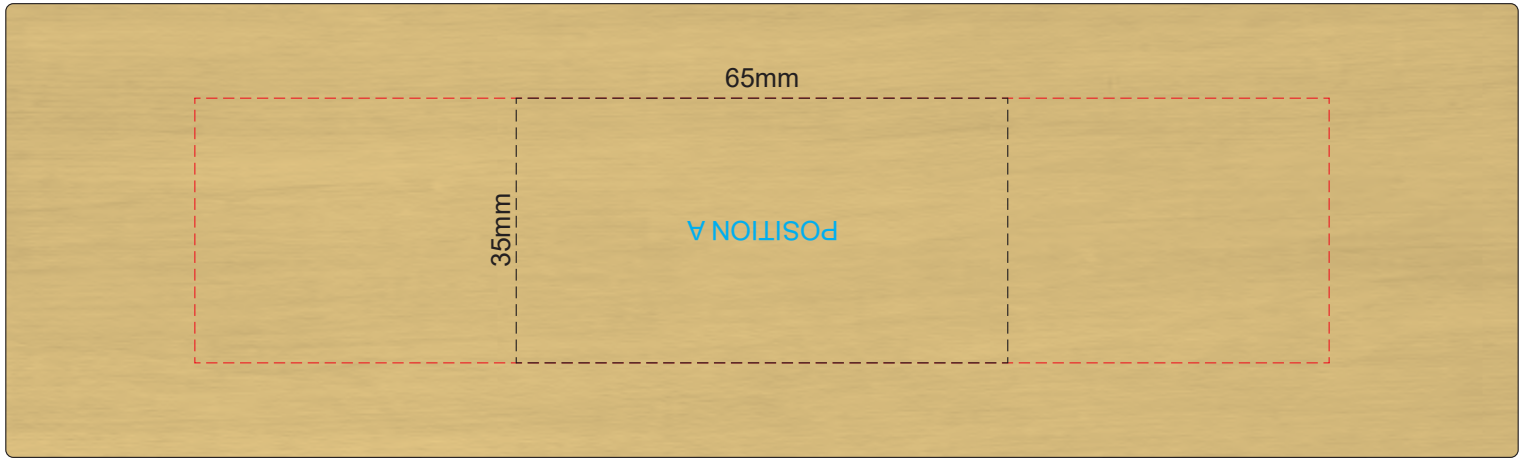

100% of Actual Size
Pad Print
Laser Engraving
Direct Digital

BOTTOM

TOP

SIDE

This product is a natural material, please allow for variances in grain pattern and branding.

Engraves to a natural etch