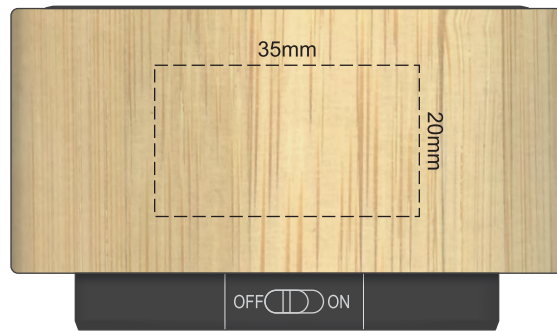

100% of Actual Size
Pad Print

100% of Actual Size
Direct Digital

58mm

Direct Digital Template
58mm

Please be aware the artwork will be significantly affected by the holes in the speaker cover.