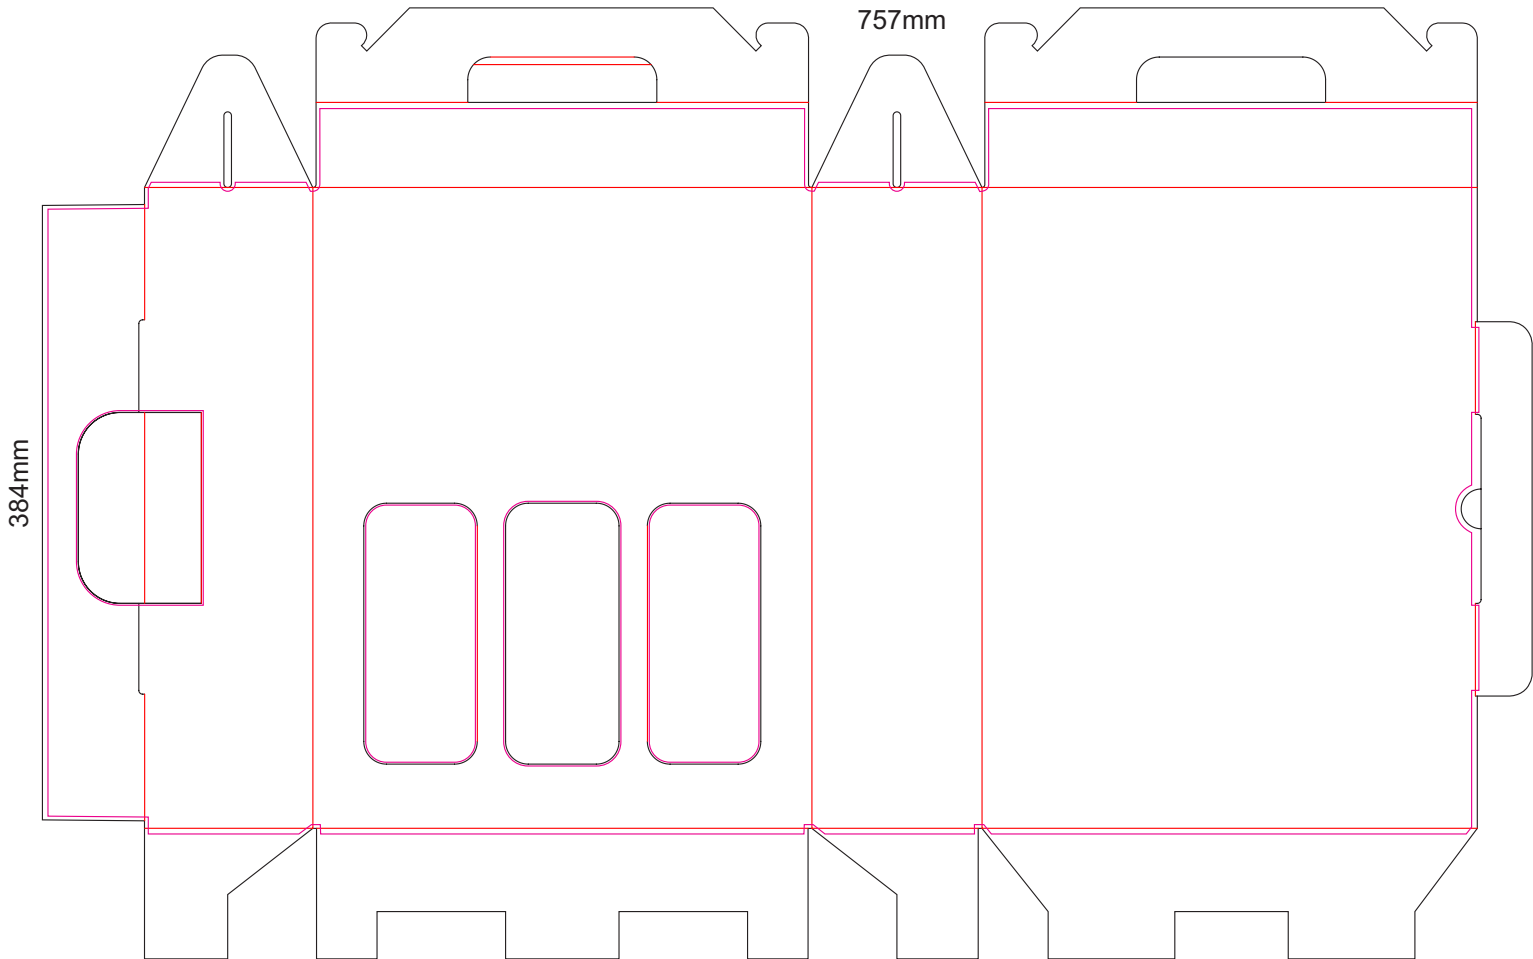

25% of Actual Size
Digital Packaging Print

Artwork will be printed onto a natural corrugated substrate via CYMK printing (no white), some colour variation and corrugation lines should be considered acceptable. Changing the substrate of the box to a solid colour is not recommended.

Black Lines - Cut Marks or Edges
Red Line - Fold Marks
Pink Line = Bleed off to here
There will be no bleed on the leading edge