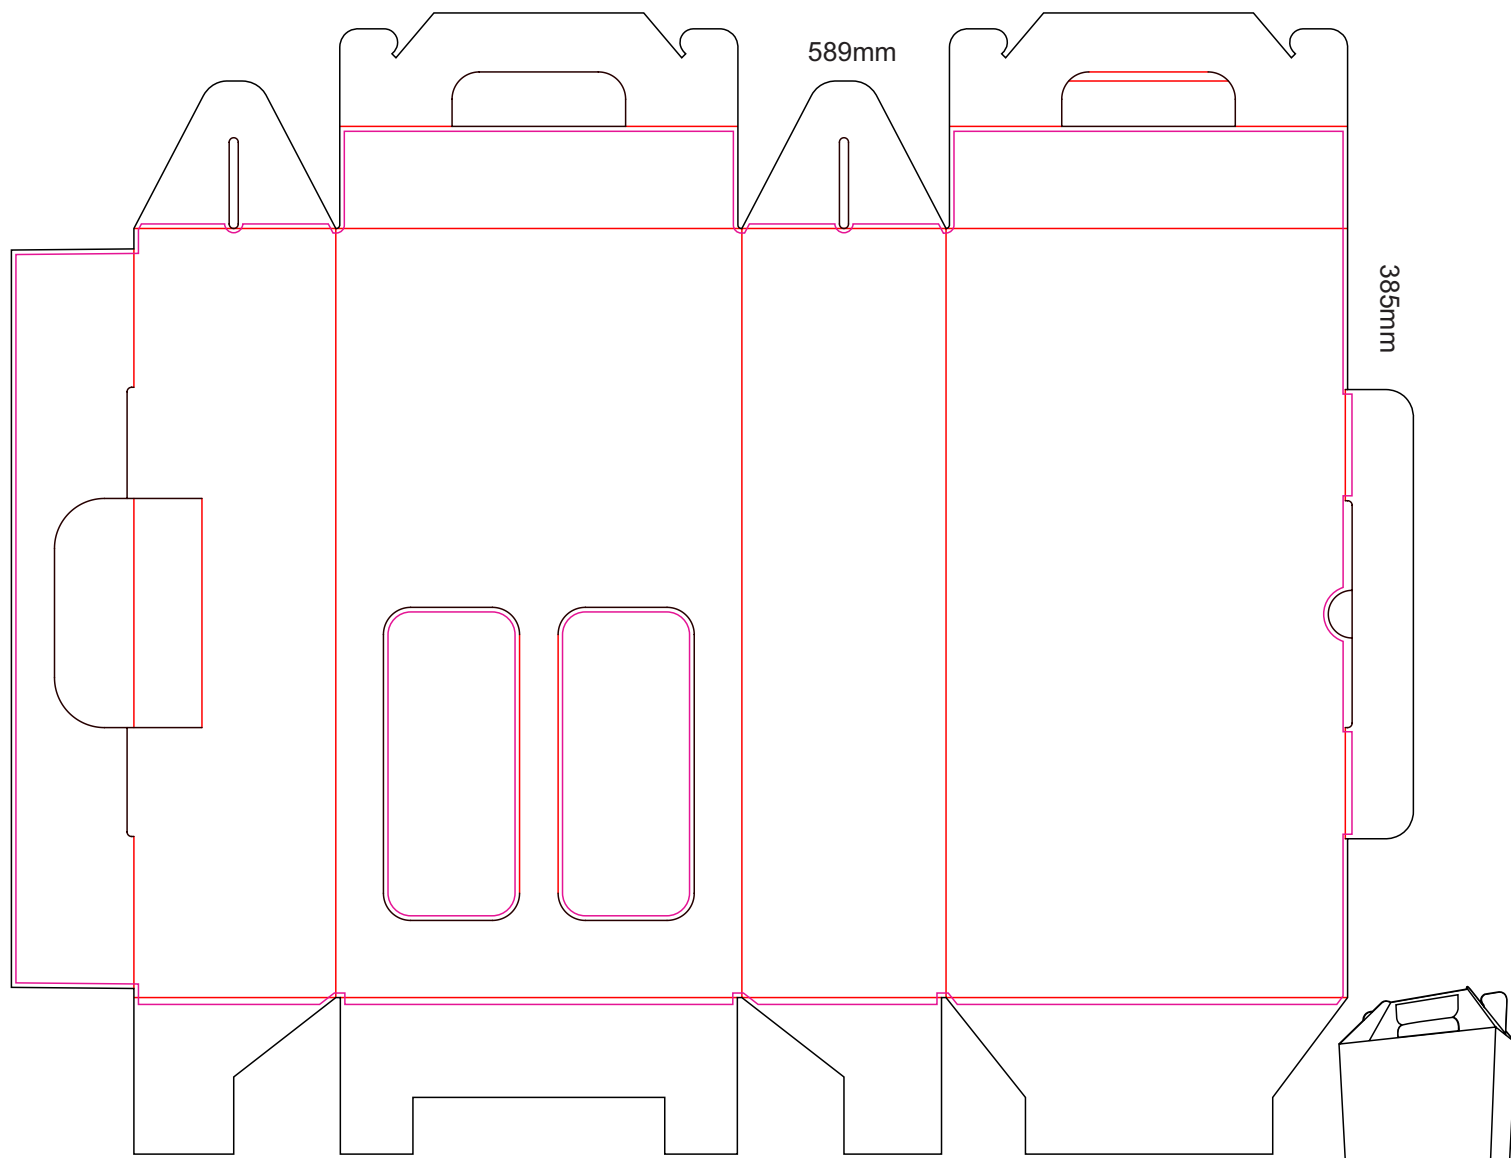

30% of Actual Size
Digital Packaging Print

Artwork will be printed onto a natural corrugated substrate via CYMK printing (no white), some colour variation and corrugation lines should be considered acceptable. Changing the substrate of the box to a solid colour is not recommended.

Black Lines - Cut Marks or Edges
Red Line - Fold Marks
Pink Line = Bleed off to here
There will be no bleed on the leading edge