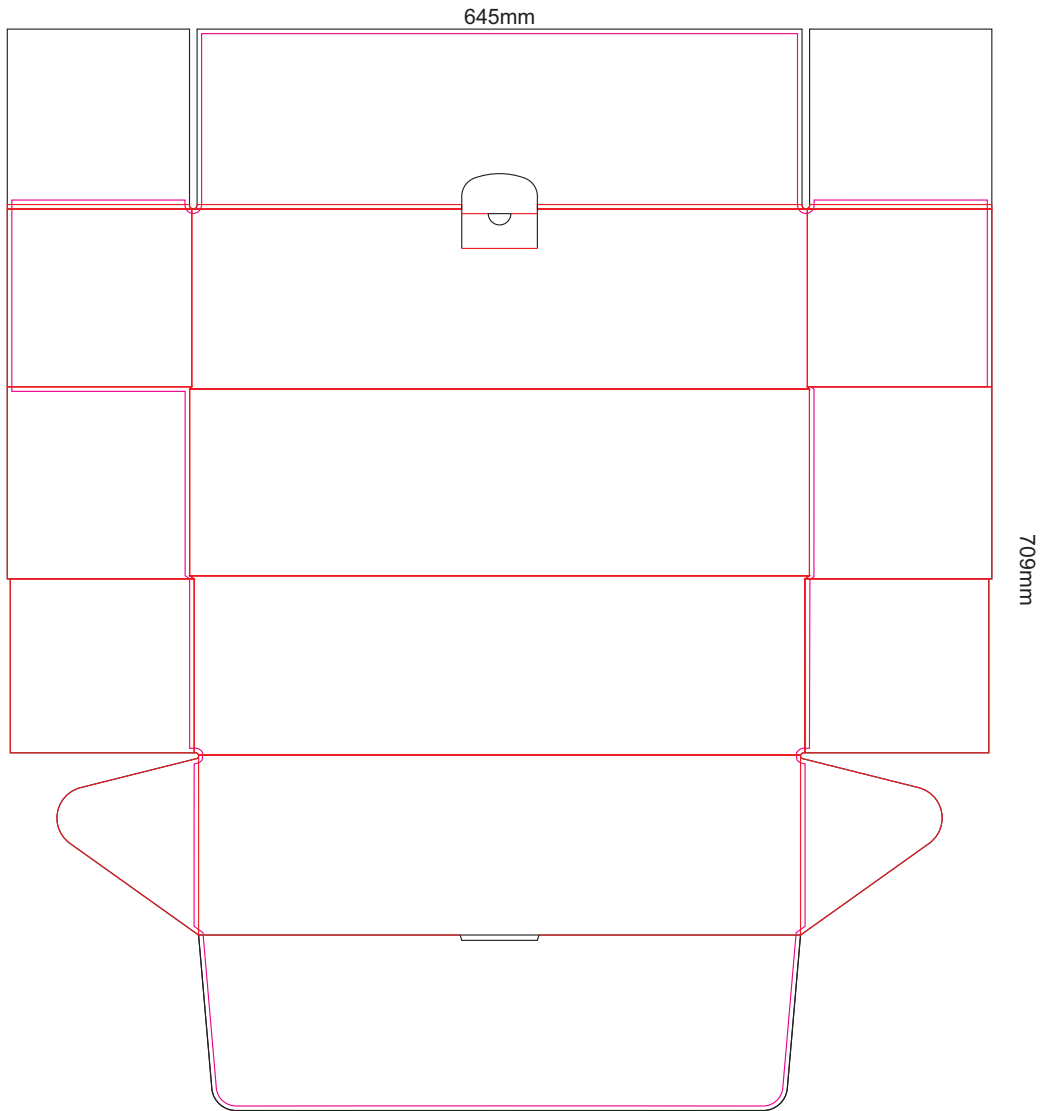

INSIDE	OUTSIDE

20% of Actual Size
Digital Packaging Print

Artwork will be printed onto a natural corrugated substrate via CYMK printing (no white), some colour variation and corrugation lines should be considered acceptable. Changing the substrate of the box to a solid colour is not recommended.

SIDE 1 - OUTSIDE
 Black Lines - Cut Marks or Edges
 Red Line - Fold Marks
 Pink Line = Bleed off to here
 There will be no bleed on the leading edge

INSIDE	OUTSIDE

20% of Actual Size
 Digital Packaging Print
 416mm

SIDE 2 - INSIDE
 Black Lines - Cut Marks or Edges
 Red Line - Fold Marks
 Pink Line = Bleed off to here
 There will be no bleed on the leading edge