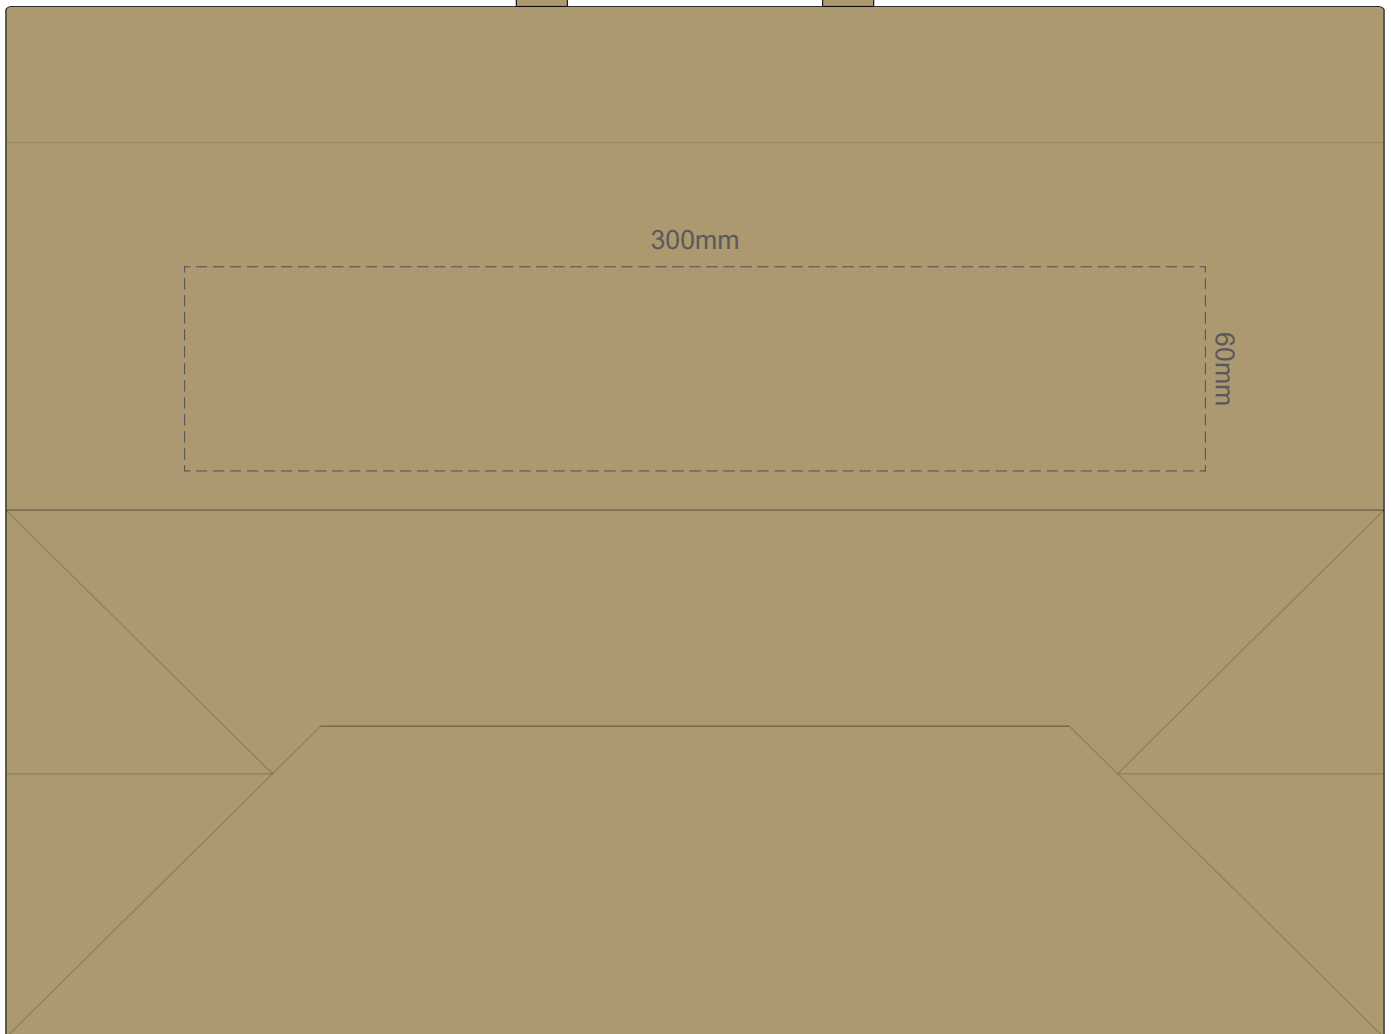

45% of Actual Size
Screen Print (one colour)

FRONT

45% of Actual Size
Screen Print (one colour)

BACK

45% of Actual Size
Digital Print

FRONT ONLY

Digital Packaging Print is only available on white and natural products.
As this is an uncoated substrate and artwork is printed directly onto the product via CMYK print with **no white** ink base, ink is absorbed into the product, giving the artwork a faded, vintage finish