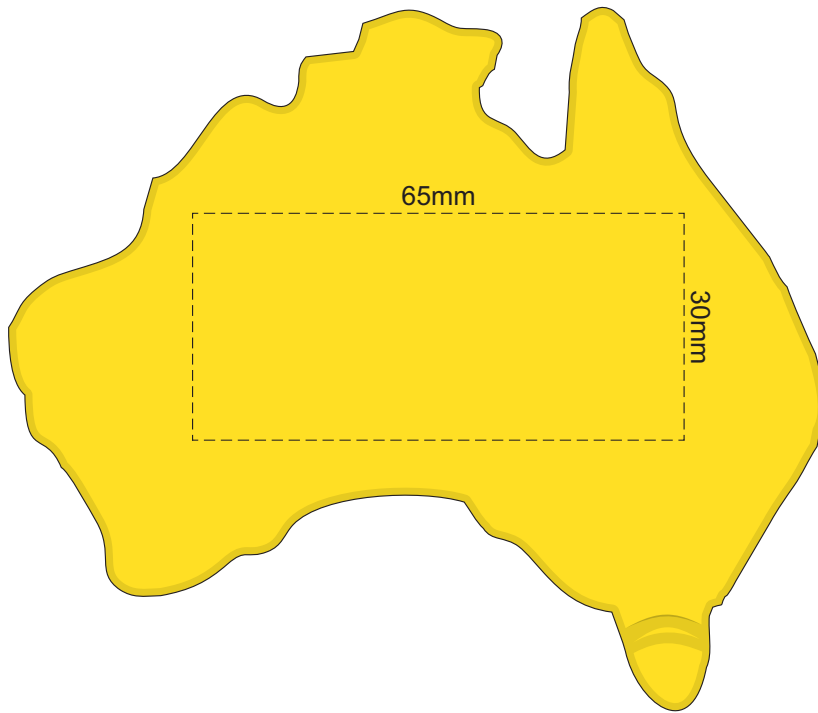

100% of Actual Size  
Pad Print (One Colour Only)

100% of Actual Size  
Direct Digital