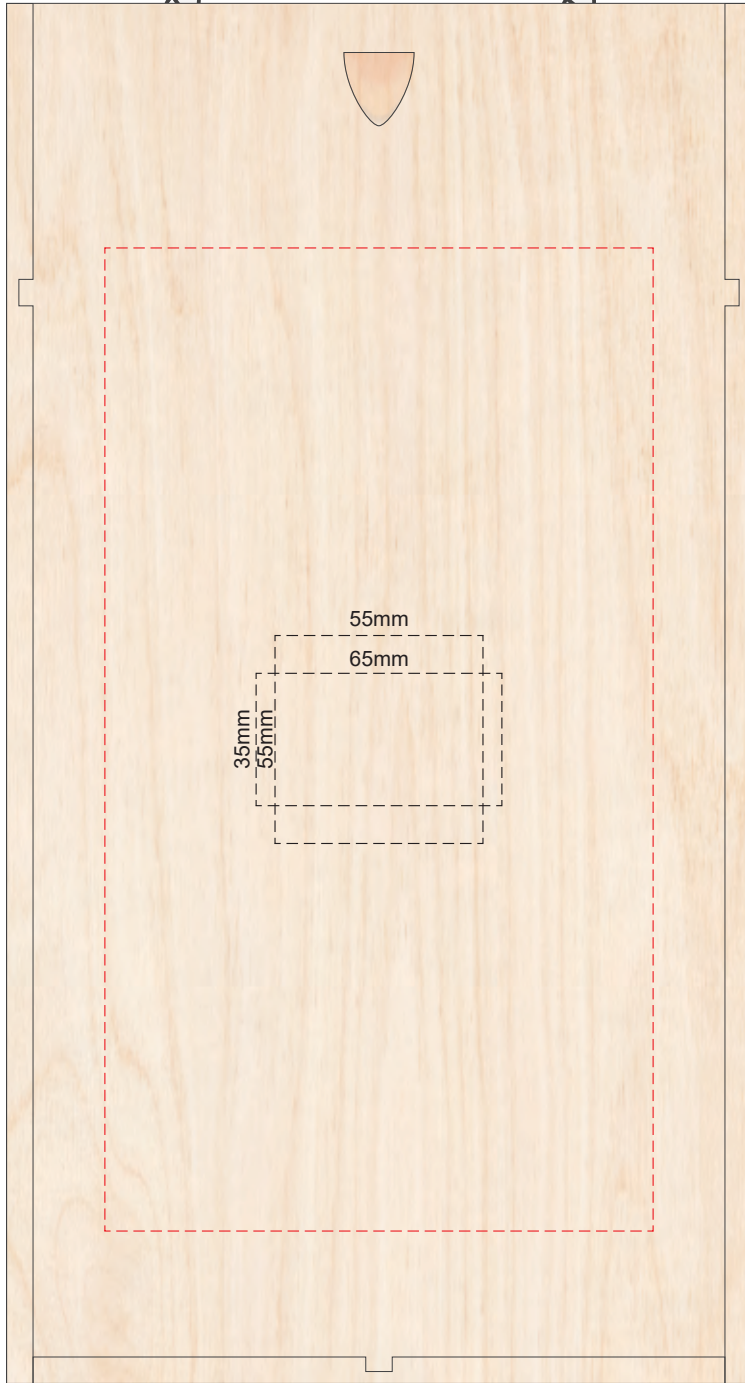

50% of Actual Size  
Pad Print

Branding area can be moved **anywhere within the red line.**

Branding area can be moved **anywhere within the red line.**  
This product is a natural material, please allow for variances in grain pattern and branding.

 Laser engraves to a natural etch