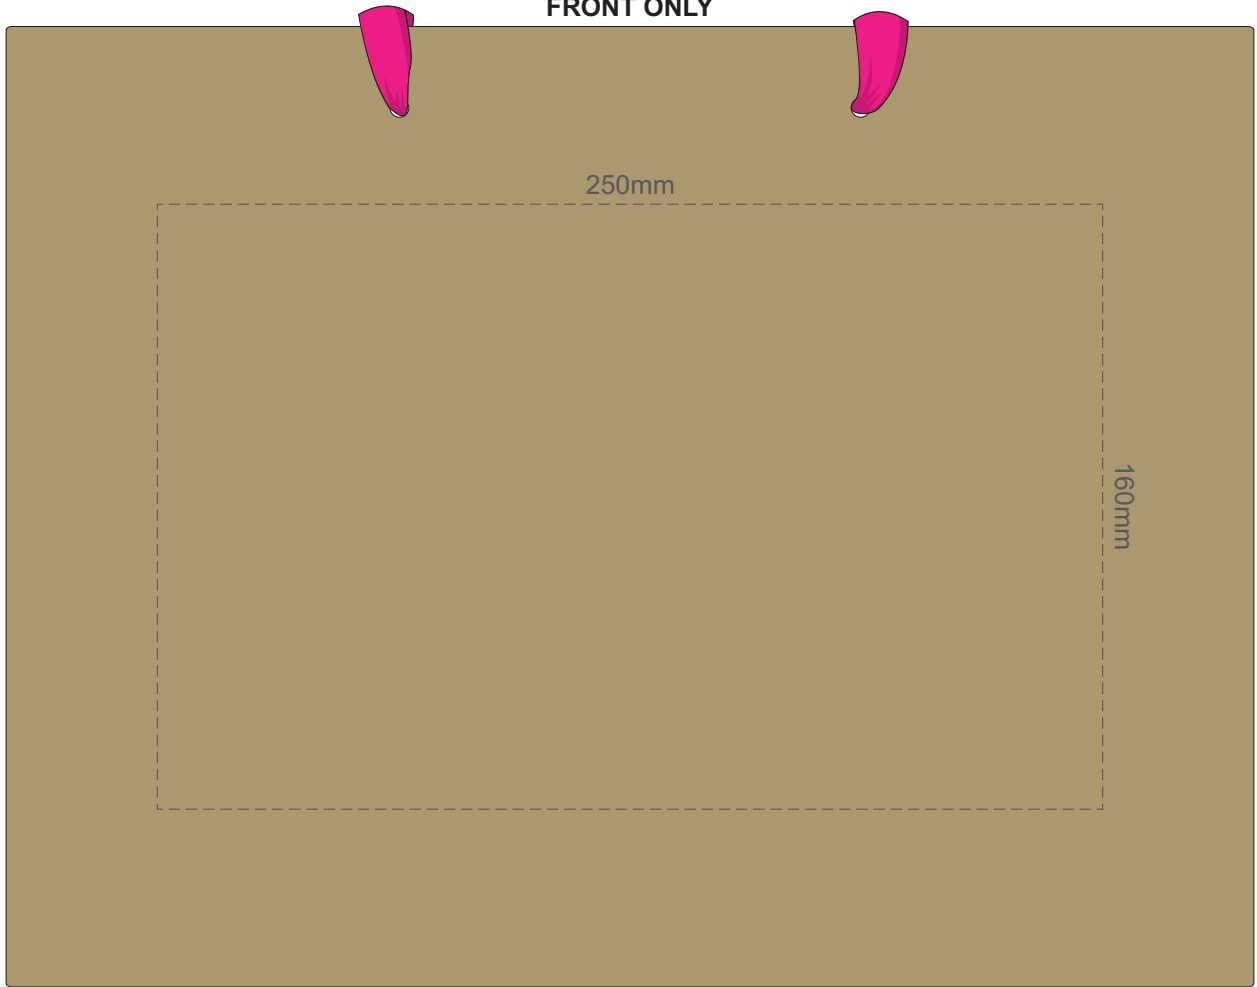

BAG

RIBBON

50% of Actual Size
Screen Print (One Colour Only)

FRONT

BAG

RIBBON

50% of Actual Size
Screen Print (One Colour Only)

BACK

50% of Actual Size
Digital Print

FRONT ONLY

Digital Packaging Print is only available on white and natural products because it is a CMYK print, **no white print** is available. The material of this item is an uncoated print media, this means the ink will absorb into the material and the print will inherit the matt finish of the material creating a more natural vintage look with lower colour intensity.