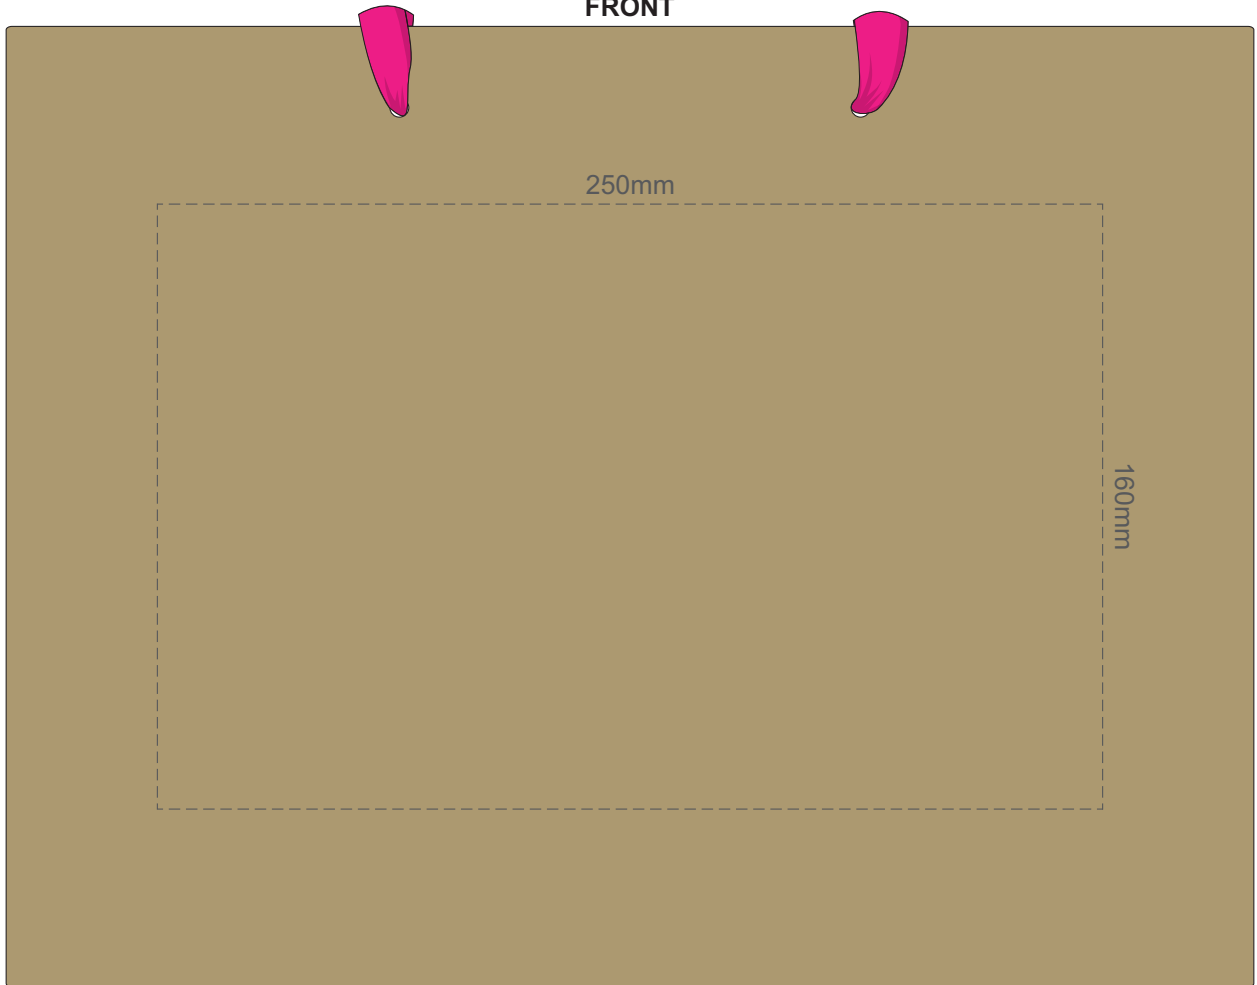

BAG

RIBBON

50% of Actual Size
Screen Print (One Colour Only)

FRONT

BAG

RIBBON

50% of Actual Size
Screen Print (One Colour Only)

BACK

50% of Actual Size
Digital Print

FRONT ONLY

Digital Packaging Print is only available on white and natural products because it is a CMYK print, **no white print** is available. The material of this item is an uncoated print media, this means the ink will absorb into the material and the print will inherit the matt finish of the material creating a more natural vintage look with lower colour intensity.