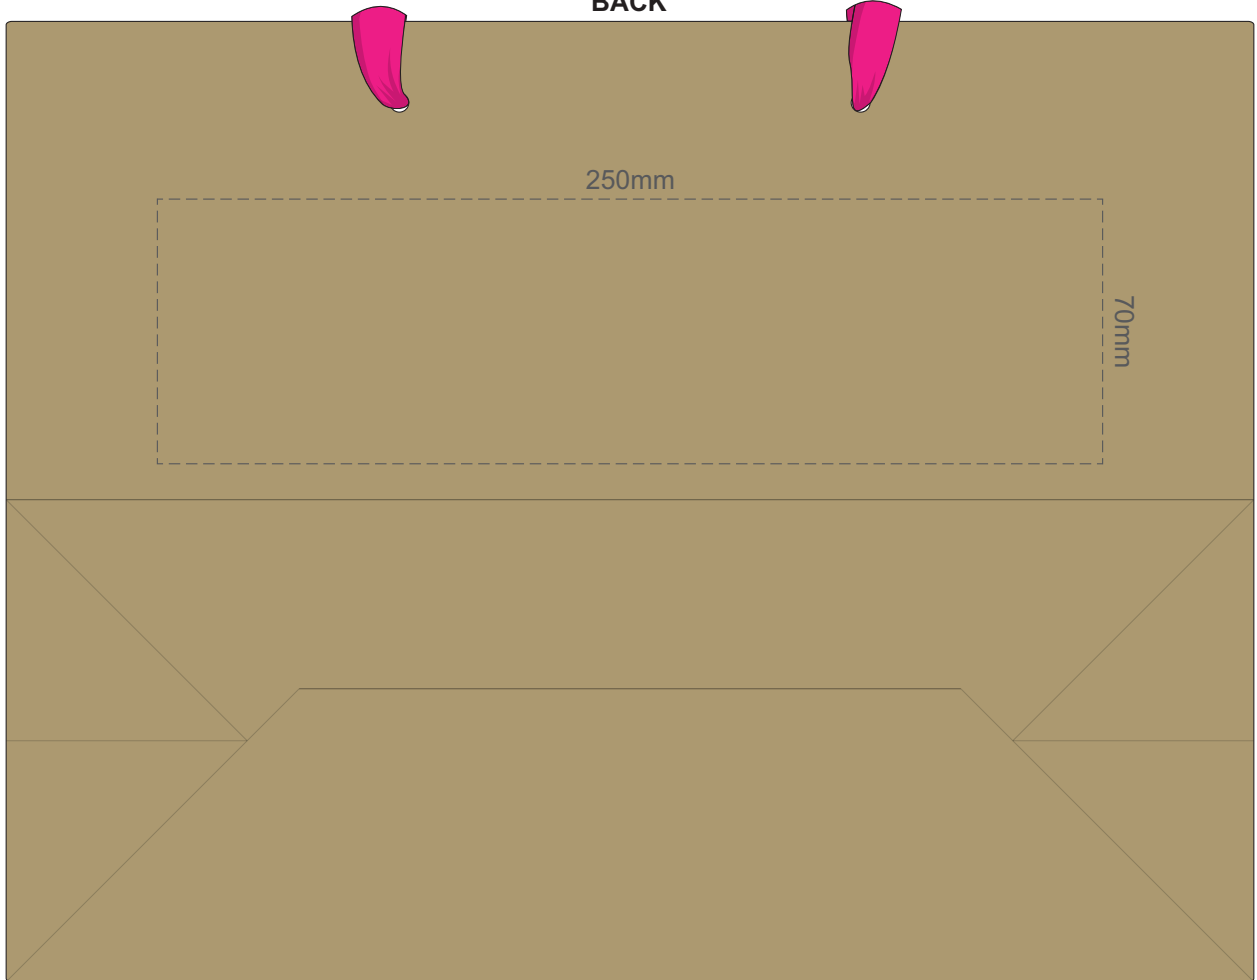

BAG

RIBBON

50% of Actual Size
Screen Print (One Colour Only)

FRONT

BAG

RIBBON

50% of Actual Size
Screen Print (One Colour Only)

BACK

50% of Actual Size
Digital Print

FRONT ONLY

Digital Packaging Print is only available on white and natural products because it is a CMYK print, **no white print** is available. The material of this item is an uncoated print media, this means the ink will absorb into the material and the print will inherit the matt finish of the material creating a more natural vintage look with lower colour intensity.