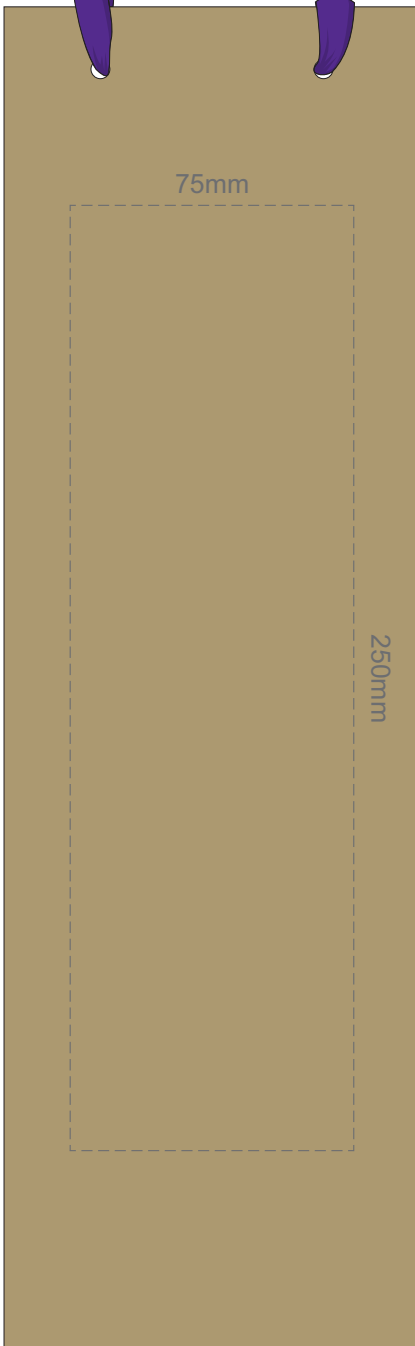

BAG

RIBBON

50% of Actual Size
Screen Print (One Colour Only)

FRONT

BACK

50% of Actual Size
Digital Print

FRONT ONLY

Digital Packaging Print is only available on white and natural products because it is a CMYK print, **no white print** is available. The material of this item is an uncoated print media, this means the ink will absorb into the material and the print will inherit the matt finish of the material creating a more natural vintage look with lower colour intensity.