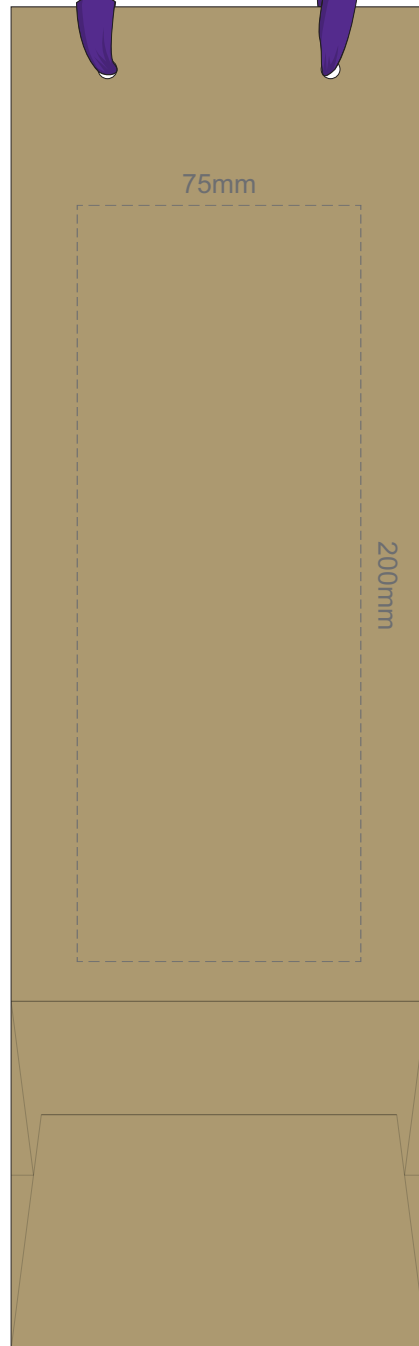

BAG

RIBBON

50% of Actual Size
Screen Print (One Colour Only)

FRONT

BACK

50% of Actual Size
Digital Print

FRONT ONLY

Digital Packaging Print is only available on white and natural products because it is a CMYK print, **no white print** is available. The material of this item is an uncoated print media, this means the ink will absorb into the material and the print will inherit the matt finish of the material creating a more natural vintage look with lower colour intensity.