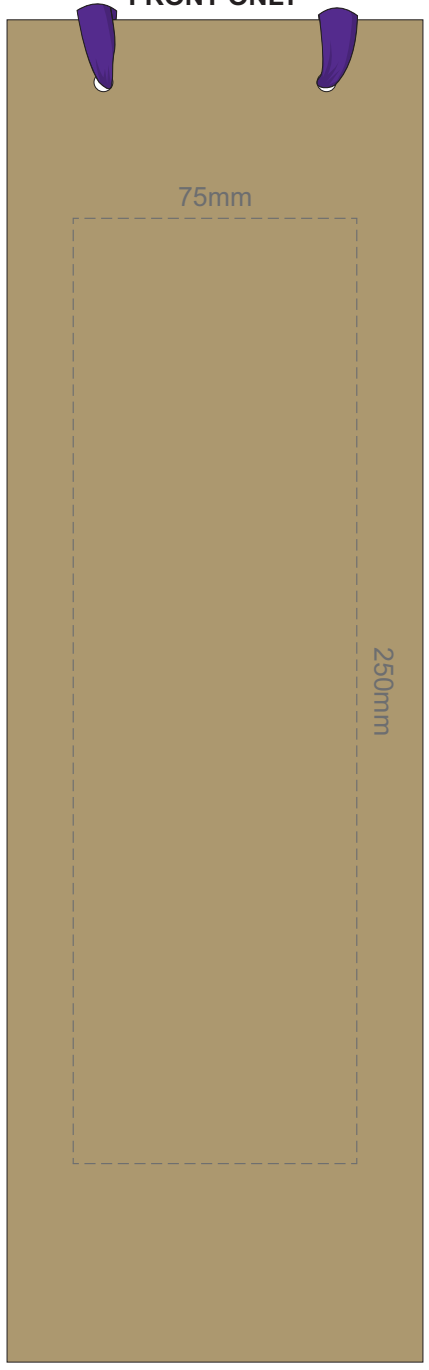

BAG

RIBBON

50% of Actual Size
Screen Print (One Colour Only)

FRONT

BACK

50% of Actual Size
Digital Print

FRONT ONLY

Digital Packaging Print is only available on white and natural products because it is a CMYK print, **no white print** is available. The material of this item is an uncoated print media, this means the ink will absorb into the material and the print will inherit the matt finish of the material creating a more natural vintage look with lower colour intensity.