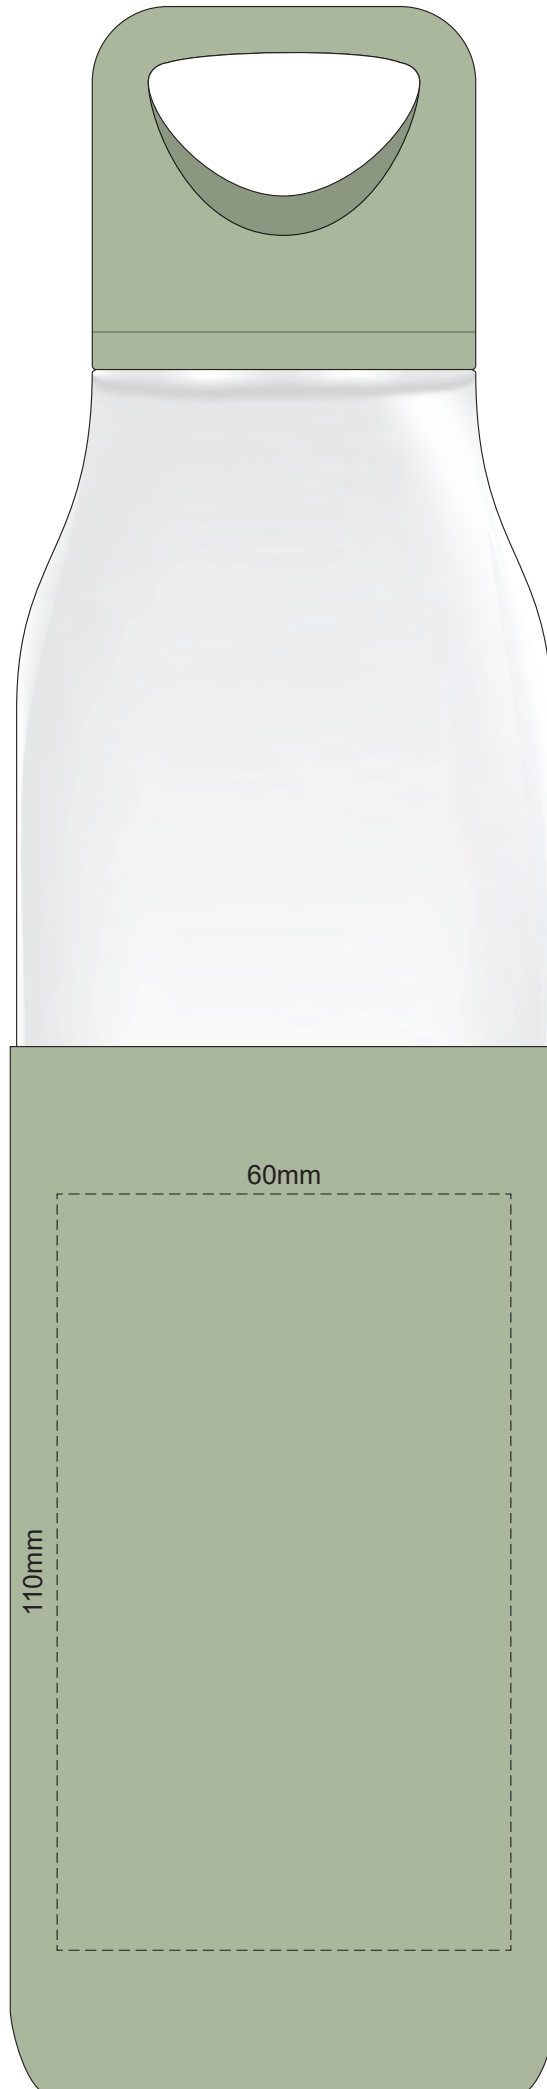

100% of Actual Size
Pad Print

100% of Actual Size
Screen Print
(One Colour Only)

60mm

110mm

100% of Actual Size
Silicone Deboss