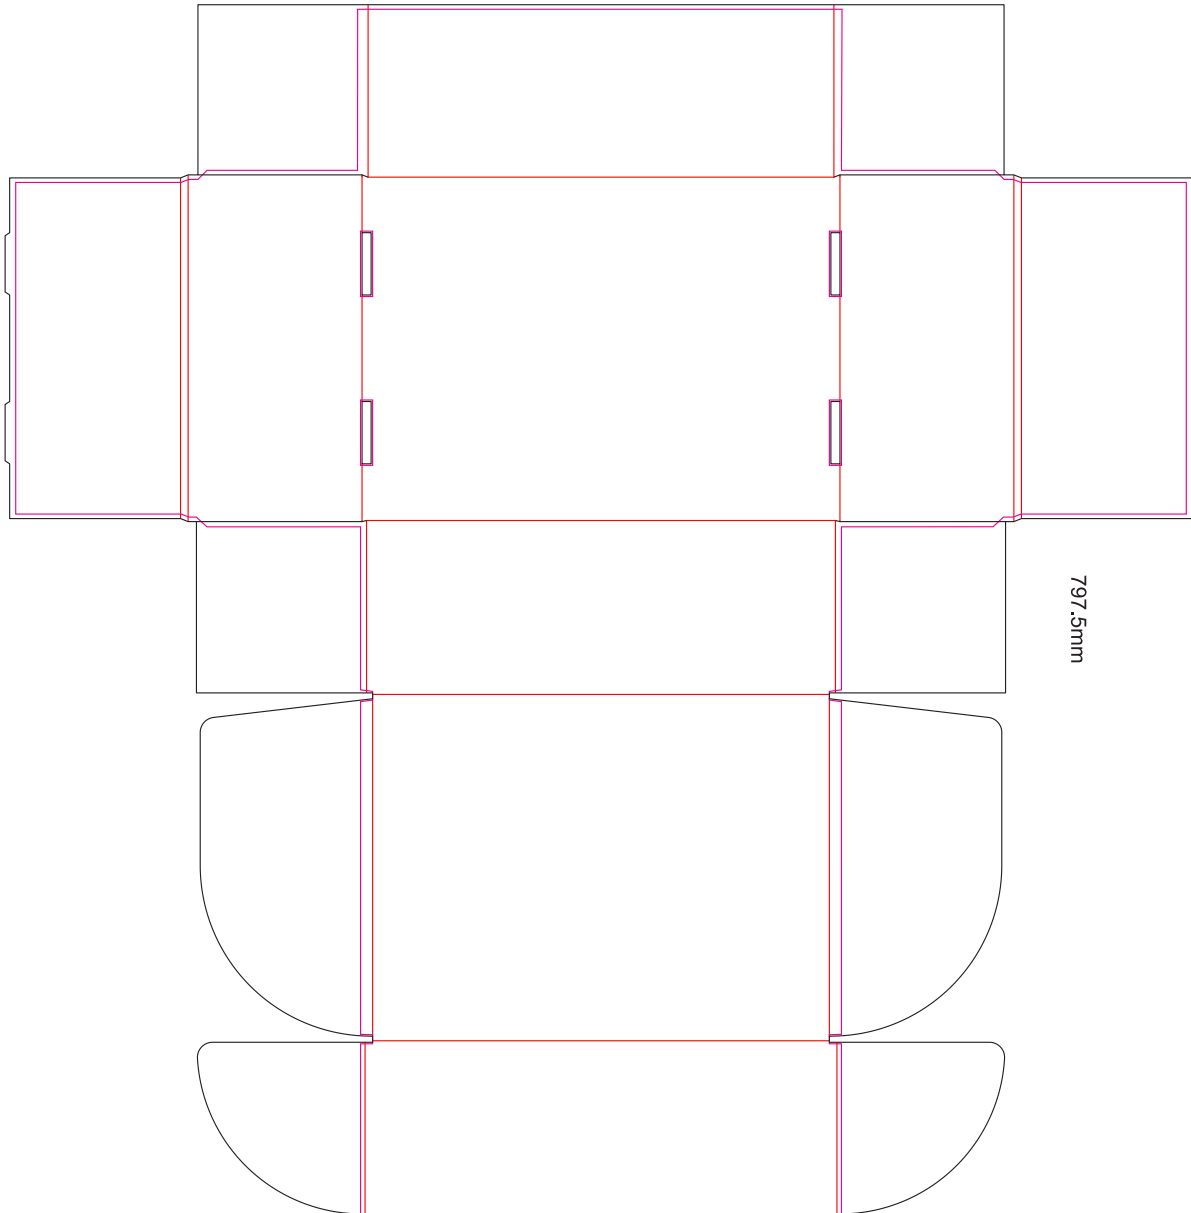

20% of Actual Size
Digital Packaging Print
773mm

Artwork will be printed onto a natural corrugated substrate via CYMK printing (no white), some colour variation and corrugation lines should be considered acceptable. Changing the substrate of the box to a solid colour is not recommended.

SIDE 1 - OUTSIDE

Black Lines - Cut Marks or Edges

Red Line - Fold Marks

Pink Line = Bleed off to here

There will be no bleed on the leading edge

20% of Actual Size
Digital Packaging Print
773mm

Artwork will be printed onto a natural corrugated substrate via CYMK printing (no white), some colour variation and corrugation lines should be considered acceptable. Changing the substrate of the box to a solid colour is not recommended.

SIDE 2 - INSIDE

Black Lines - Cut Marks or Edges
Red Line - Fold Marks
Pink Line = Bleed off to here
There will be no bleed on the leading edge