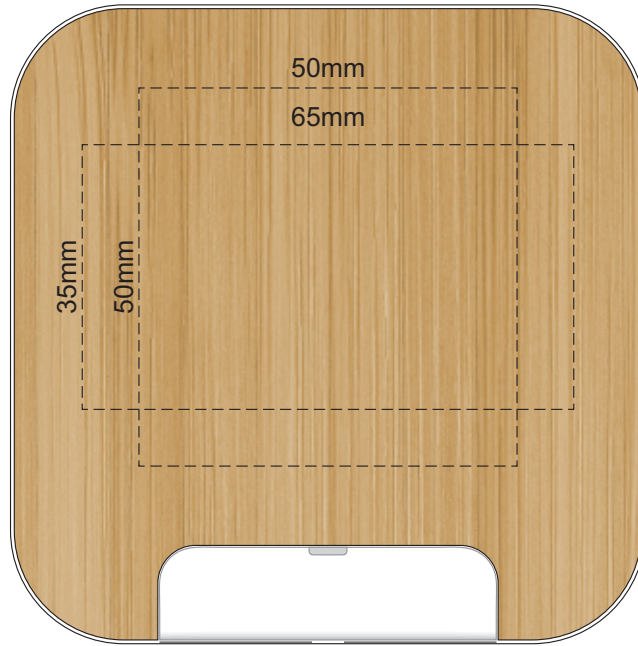

100% of Actual Size
Pad Print
Laser Engraving

This product is a natural material,
please allow for variances in grain pattern and branding.

Laser engraves to a natural etch

100% of Actual Size
Direct Digital