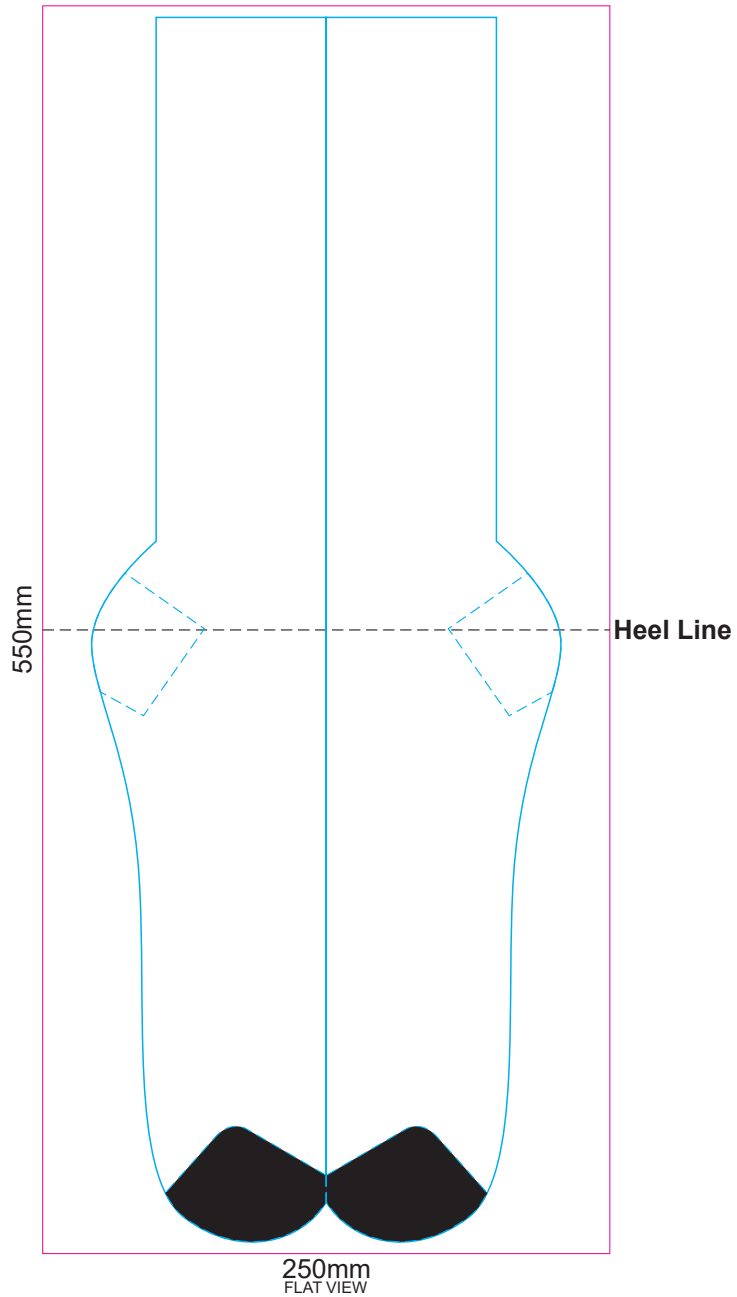

30% of Actual Size
Sublimation Print

Size Small-Medium

Toes of sock is only available in black

Please note, the artwork is sublimated on the surface of the white material
which will show through, especially with darker artwork

30% of Actual Size
Sublimation Template

Size Small-Medium

Toes of sock is only available in black

Blue Line = The SIGNIFICANT PRINT AREA
(Keep all critical images & text within this box)

Pink Line = Bleed off to here

30% of Actual Size
Sublimation Print

Size Large-XL

Toes of sock is only available in black

Please note, the artwork is sublimated on the surface of the white material
which will show through, especially with darker artwork

30% of Actual Size
Sublimation Template

250mm
FLAT VIEW
Size Large-XL

Toes of sock is only available in black

Blue Line = The SIGNIFICANT PRINT AREA
(Keep all critical images & text within this box)

Pink Line = Bleed off to here