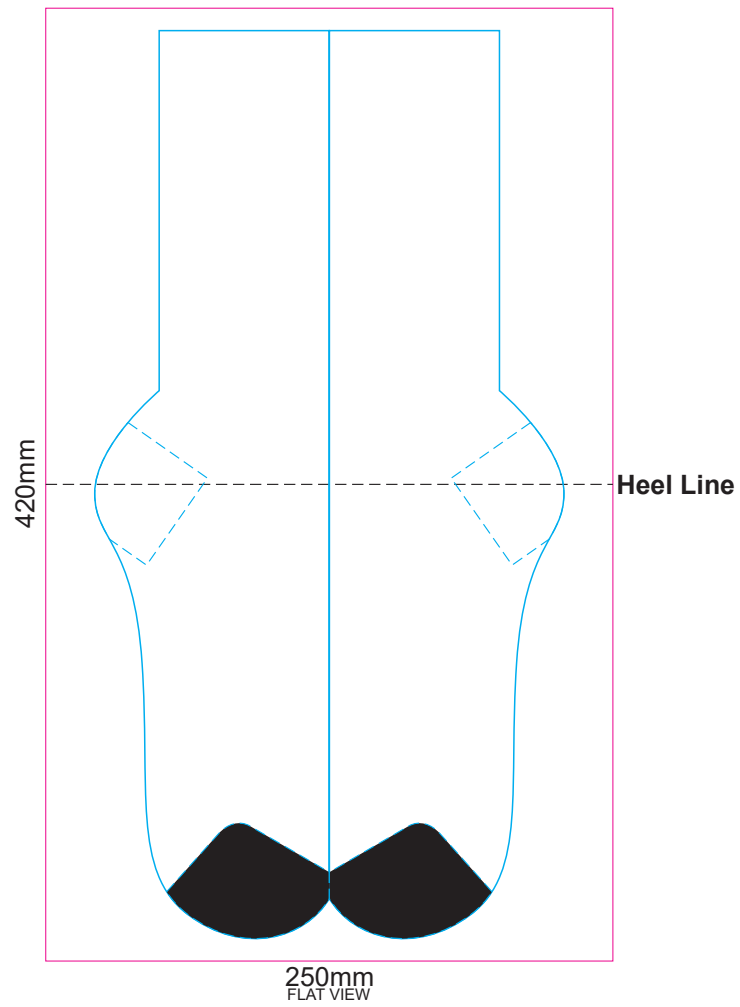

30% of Actual Size
Sublimation Print

Size Small-Medium

Toes of sock is only available in black

Please note, the artwork is sublimated on the surface of the white material
which will show through, especially with darker artwork

30% of Actual Size
Sublimation Template

Size Small-Medium

Toes of sock is only available in black

Blue Line = The SIGNIFICANT PRINT AREA
(Keep all critical images & text within this box)

Pink Line = Bleed off to here

30% of Actual Size
Sublimation Print

Size Large-XL

Toes of sock is only available in black

Please note, the artwork is sublimated on the surface of the white material
which will show through, especially with darker artwork

30% of Actual Size
Sublimation Template

250mm
FLAT VIEW
Size Large-XL

Toes of sock is only available in black

Blue Line = The SIGNIFICANT PRINT AREA
(Keep all critical images & text within this box)

Pink Line = Bleed off to here