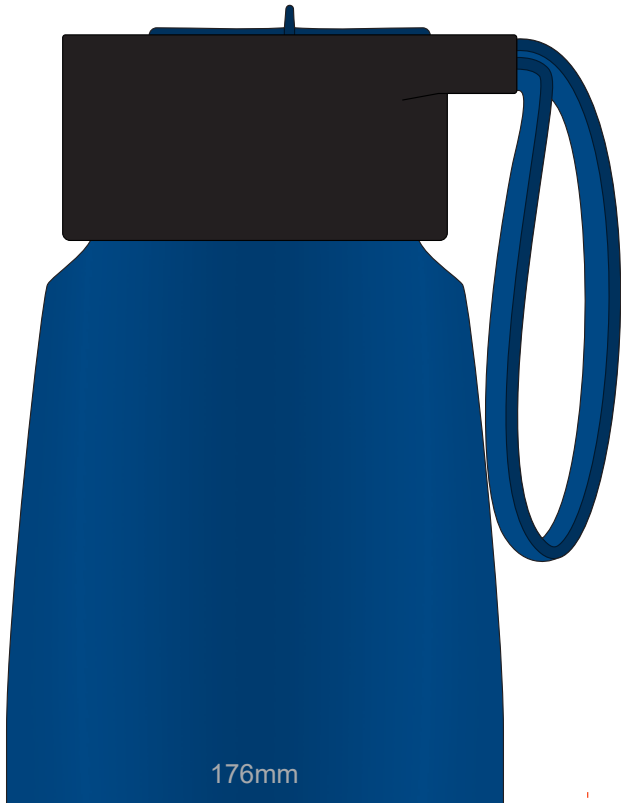

100% of Actual Size  
Pad Print

100% of Actual Size  
Screen Print

176mm

Approximate 15mm Unprintable Area  
150mm

Approximate 15mm Unprintable Area

Red Line = Exact opposites of the product  
(centre artwork to the red line)

Charcoal
Orange
Red
Kelly Green
Royal Blue

90% of Actual Size  
Digital Rotary

200mm

Approximate 3mm Unprintable Area  
150mm

Approximate 3mm Unprintable Area

Red Line = Exact opposites of the product  
(centre artwork to the red line)