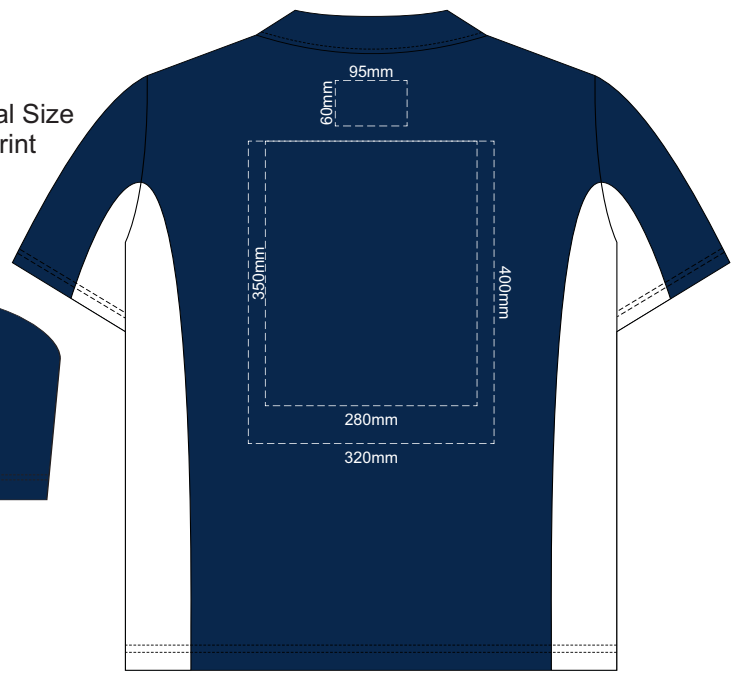

MENS LARGE FRONT

MENS LARGE BACK

10% of Actual Size
Colourflex Transfer
Faux Embroidery

Print area 280x200mm can be rotated to best suit.

MENS LARGE FRONT

MENS LARGE BACK

10% of Actual Size
Embroidery

MENS LARGE FRONT

MENS LARGE BACK

10% of Actual Size
Screen Print

MENS XL FRONT

MENS XL BACK

10% of Actual Size
Colourflex Transfer
Faux Embroidery

Print area 280x200mm can be rotated to best suit.

MENS XL FRONT

MENS XL BACK

10% of Actual Size
Embroidery

MENS XL FRONT

MENS XL BACK

10% of Actual Size
Screen Print

MENS 2XL FRONT

MENS 2XL BACK

10% of Actual Size
Colourflex Transfer
Faux Embroidery

Print area 280x200mm can be rotated to best suit.

10% of Actual Size
Colourflex Transfer
Faux Embroidery

MENS 3XL FRONT

Print area 280x200mm can be rotated to best suit.

MENS 3XL BACK

10% of Actual Size
Embroidery

MENS 3XL FRONT

MENS 3XL BACK

MENS 4XL FRONT