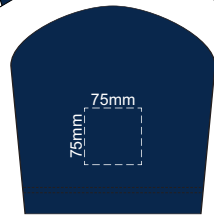

MENS LARGE BACK

10% of Actual Size
Screen Print

MENS XL FRONT

MENS XL BACK

10% of Actual Size
Colourflex Transfer
Faux Embroidery

Print area 280x200mm can be rotated to best suit.

MENS XL FRONT

MENS XL BACK

10% of Actual Size
Embroidery

MENS XL FRONT

MENS XL BACK

10% of Actual Size
Screen Print

MENS 2XL FRONT

MENS 2XL BACK

10% of Actual Size
Colourflex Transfer
Faux Embroidery

Print area 280x200mm can be rotated to best suit.

MENS 2XL FRONT

MENS 2XL BACK

10% of Actual Size
Embroidery

MENS 2XL FRONT

MENS 2XL BACK

10% of Actual Size
Screen Print

MENS 3XL FRONT

MENS 3XL BACK

10% of Actual Size
Colourflex Transfer
Faux Embroidery

MENS 3XL FRONT

Print area 280x200mm can be rotated to best suit.

MENS 3XL BACK

10% of Actual Size
Embroidery

MENS 3XL FRONT

MENS 3XL BACK

MENS 4XL FRONT