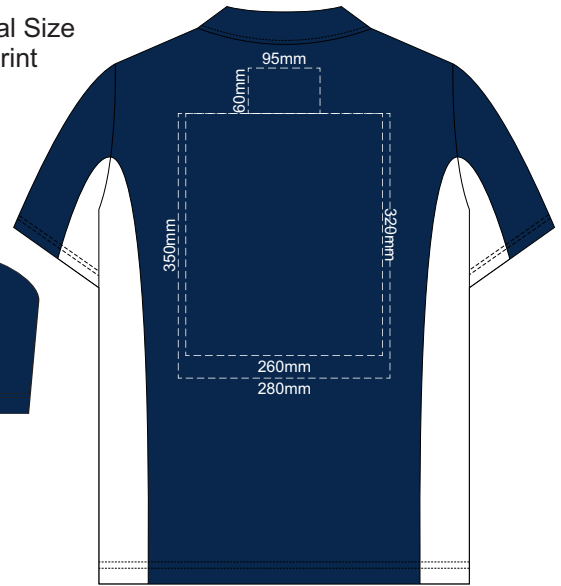

MENS EXTRA SMALL BACK

MENS SMALL BACK