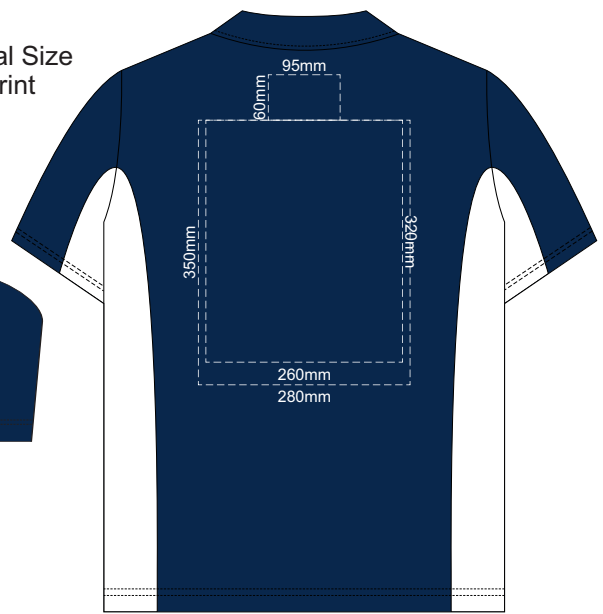

10% of Actual Size
Screen Print

MENS EXTRA SMALL FRONT

MENS EXTRA SMALL BACK

10% of Actual Size
Colourflex Transfer
Faux Embroidery

MENS EXTRA SMALL FRONT

MENS EXTRA SMALL BACK

Print area 280x200mm can be rotated to best suit.

Print area 280x200mm can be rotated to best suit.

MENS SMALL BACK

10% of Actual Size
Embroidery

MENS SMALL FRONT

MENS SMALL BACK

10% of Actual Size
Screen Print

MENS MEDIUM FRONT

MENS MEDIUM BACK

10% of Actual Size
Colourflex Transfer
Faux Embroidery

Print area 280x200mm can be rotated to best suit.

MENS MEDIUM FRONT

MENS MEDIUM BACK

10% of Actual Size
Embroidery

MENS MEDIUM FRONT

MENS MEDIUM BACK

10% of Actual Size
Screen Print

MENS LARGE FRONT

MENS LARGE BACK

10% of Actual Size
Colourflex Transfer
Faux Embroidery

Print area 280x200mm can be rotated to best suit.

MENS LARGE FRONT

MENS LARGE BACK

10% of Actual Size
Embroidery

MENS LARGE FRONT