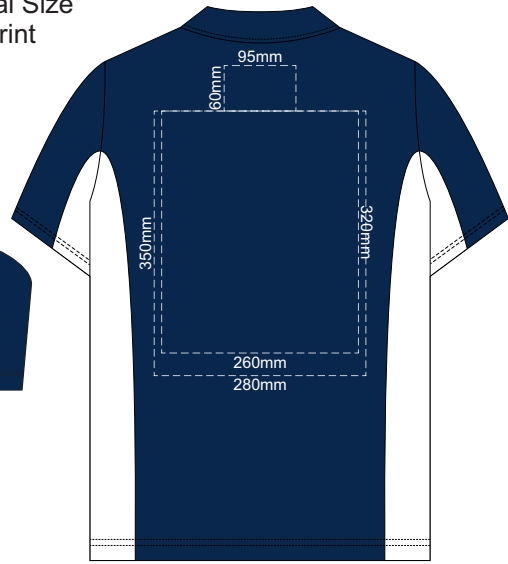

10% of Actual Size
Screen Print

MENS EXTRA SMALL FRONT

MENS EXTRA SMALL BACK

10% of Actual Size
Colourflex Transfer
Faux Embroidery

MENS EXTRA SMALL FRONT

MENS EXTRA SMALL BACK

Print area 280x200mm can be rotated to best suit.

10% of Actual Size
Embroidery

MENS EXTRA SMALL FRONT

MENS EXTRA SMALL BACK

10% of Actual Size
Screen Print

MENS SMALL FRONT

MENS SMALL BACK

10% of Actual Size
Colourflex Transfer
Faux Embroidery

MENS SMALL FRONT

10% of Actual Size
Colourflex Transfer
Faux Embroidery

Print area 280x200mm can be rotated to best suit.

MENS MEDIUM FRONT

MENS MEDIUM BACK

10% of Actual Size
Embroidery

MENS MEDIUM FRONT

MENS MEDIUM BACK

10% of Actual Size
Screen Print

MENS LARGE FRONT

MENS LARGE BACK

10% of Actual Size
Colourflex Transfer
Faux Embroidery

Print area 280x200mm can be rotated to best suit.

MENS LARGE FRONT

MENS LARGE BACK

10% of Actual Size
Embroidery

MENS LARGE FRONT