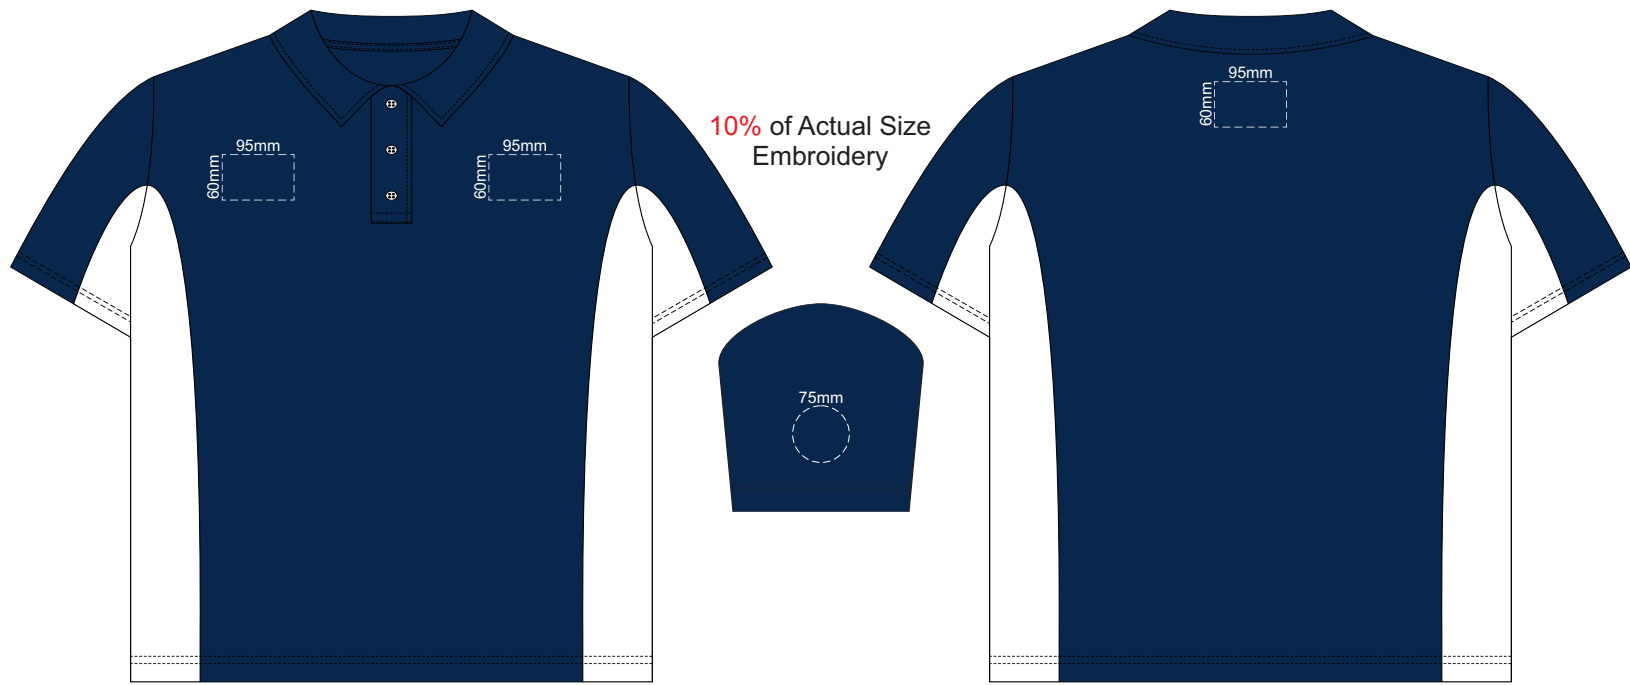

MENS 2XL FRONT

MENS 2XL BACK

10% of Actual Size
Embroidery

MENS 2XL FRONT

MENS 2XL BACK

10% of Actual Size
Screen Print

MENS 3XL FRONT

MENS 3XL BACK

10% of Actual Size
Colourflex Transfer
Faux Embroidery

MENS 3XL FRONT

Print area 280x200mm can be rotated to best suit.

MENS 3XL BACK

10% of Actual Size
Embroidery

MENS 3XL FRONT

MENS 3XL BACK

MENS 4XL FRONT

10% of Actual Size
Screen Print

MENS 4XL BACK

MENS 4XL FRONT

10% of Actual Size
Colourflex Transfer
Faux Embroidery

MENS 4XL BACK

Print area 280x200mm can be rotated to best suit.

10% of Actual Size Embroidery