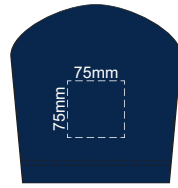

Print area 280x200mm can be rotated to best suit.

MENS SMALL BACK

10% of Actual Size
Embroidery

MENS SMALL FRONT

MENS SMALL BACK

10% of Actual Size
Screen Print

MENS MEDIUM FRONT

MENS MEDIUM BACK

10% of Actual Size
Colourflex Transfer
Faux Embroidery

Print area 280x200mm can be rotated to best suit.

MENS MEDIUM FRONT

MENS MEDIUM BACK

10% of Actual Size
Embroidery

MENS MEDIUM FRONT

MENS MEDIUM BACK

10% of Actual Size
Screen Print

MENS LARGE FRONT

MENS LARGE BACK

10% of Actual Size
Colourflex Transfer
Faux Embroidery

Print area 280x200mm can be rotated to best suit.

MENS LARGE FRONT

MENS LARGE BACK

10% of Actual Size
Embroidery

MENS LARGE FRONT

MENS LARGE BACK

10% of Actual Size
Screen Print

MENS XL FRONT

MENS XL BACK

10% of Actual Size
Colourflex Transfer
Faux Embroidery

Print area 280x200mm can be rotated to best suit.

MENS XL FRONT

MENS XL BACK