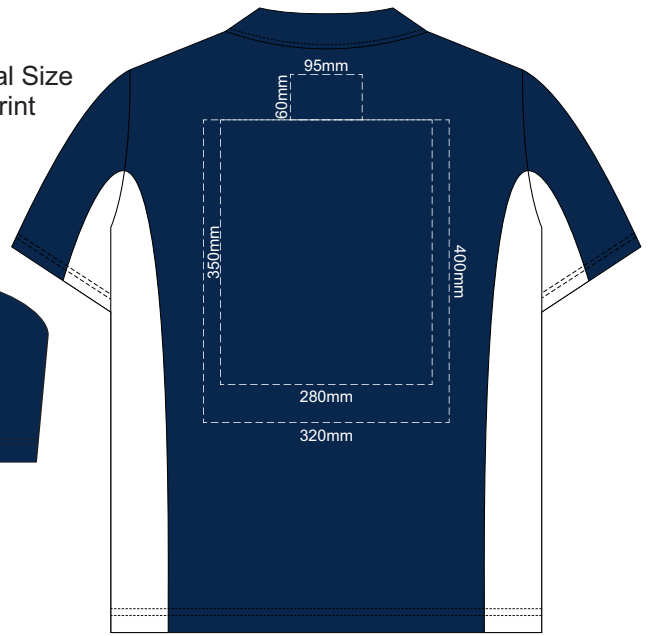

Print area 280x200mm can be rotated to best suit.

MENS SMALL BACK

10% of Actual Size
Embroidery

MENS SMALL FRONT

MENS SMALL BACK

10% of Actual Size
Screen Print

MENS MEDIUM FRONT

MENS MEDIUM BACK

10% of Actual Size
Colourflex Transfer
Faux Embroidery

Print area 280x200mm can be rotated to best suit.

MENS MEDIUM FRONT

MENS MEDIUM BACK

10% of Actual Size
Embroidery

MENS MEDIUM FRONT

MENS MEDIUM BACK

10% of Actual Size
Screen Print

MENS LARGE FRONT

MENS LARGE BACK

10% of Actual Size
Colourflex Transfer
Faux Embroidery

Print area 280x200mm can be rotated to best suit.

MENS LARGE FRONT

MENS LARGE BACK

10% of Actual Size
Embroidery

MENS LARGE FRONT

MENS LARGE BACK

10% of Actual Size
Screen Print

MENS XL FRONT

MENS XL BACK

10% of Actual Size
Colourflex Transfer
Faux Embroidery

Print area 280x200mm can be rotated to best suit.

MENS XL FRONT

MENS XL BACK