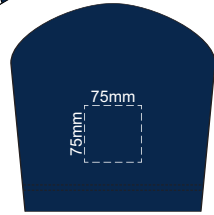

MENS LARGE BACK

10% of Actual Size
Screen Print

MENS XL FRONT

MENS XL BACK

10% of Actual Size
Colourflex Transfer
Faux Embroidery

Print area 280x200mm can be rotated to best suit.

MENS XL FRONT

MENS XL BACK

10% of Actual Size
Embroidery

MENS XL FRONT

MENS XL BACK

10% of Actual Size
Screen Print

MENS 2XL FRONT

MENS 2XL BACK

10% of Actual Size
Colourflex Transfer
Faux Embroidery

Print area 280x200mm can be rotated to best suit.

MENS 2XL FRONT

MENS 2XL BACK

10% of Actual Size
Embroidery

MENS 2XL FRONT

MENS 2XL BACK

10% of Actual Size
Screen Print

MENS 3XL FRONT

MENS 3XL BACK

10% of Actual Size
Colourflex Transfer
Faux Embroidery

MENS 3XL FRONT

Print area 280x200mm can be rotated to best suit.

MENS 3XL BACK

10% of Actual Size
Embroidery

MENS 3XL FRONT

MENS 3XL BACK

MENS 4XL FRONT