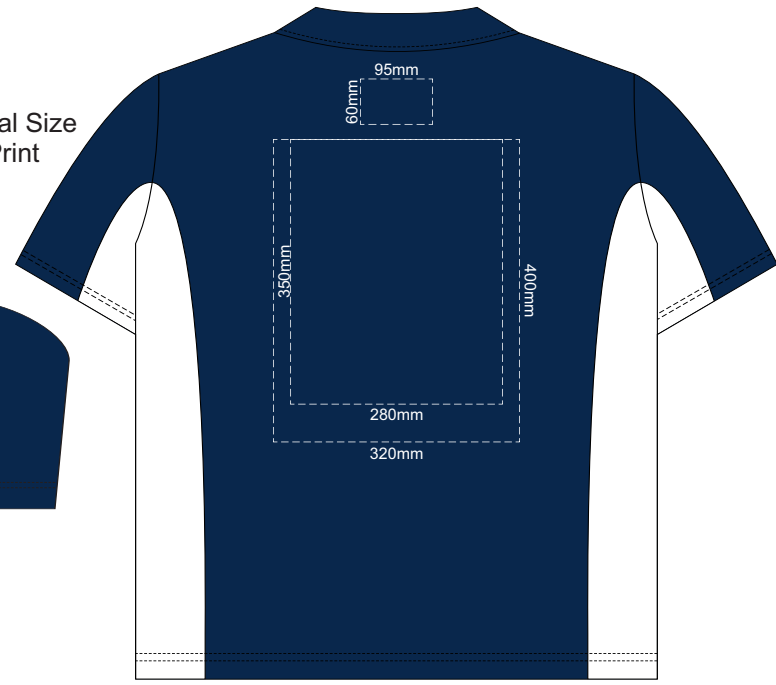

10% of Actual Size
Embroidery

MENS XL FRONT

MENS XL BACK

10% of Actual Size
Screen Print

MENS 2XL FRONT

MENS 2XL BACK

10% of Actual Size
Colourflex Transfer
Faux Embroidery

Print area 280x200mm can be rotated to best suit.

MENS 2XL FRONT

MENS 2XL BACK

10% of Actual Size
Embroidery

MENS 2XL FRONT

MENS 2XL BACK

10% of Actual Size
Screen Print

MENS 3XL FRONT

MENS 3XL BACK

10% of Actual Size
Colourflex Transfer
Faux Embroidery

MENS 3XL FRONT

Print area 280x200mm can be rotated to best suit.

MENS 3XL BACK

10% of Actual Size
Embroidery

MENS 3XL FRONT

MENS 3XL BACK

MENS 4XL FRONT

10% of Actual Size
Screen Print

MENS 4XL BACK

MENS 4XL FRONT

10% of Actual Size
Colourflex Transfer
Faux Embroidery

MENS 4XL BACK

Print area 280x200mm can be rotated to best suit.

10% of Actual Size Embroidery