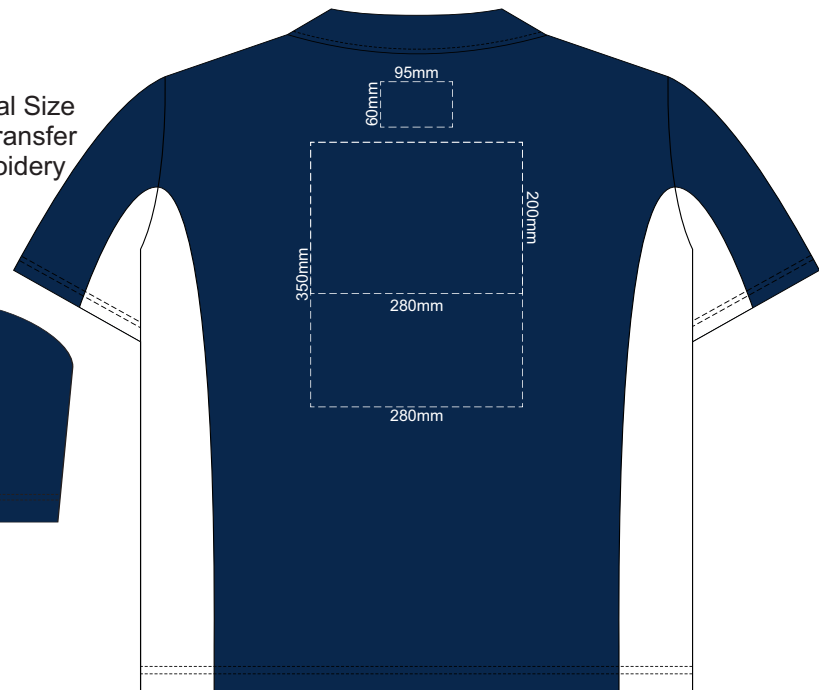

MENS LARGE FRONT

MENS LARGE BACK

10% of Actual Size
Colourflex Transfer
Faux Embroidery

Print area 280x200mm can be rotated to best suit.

MENS LARGE FRONT

MENS LARGE BACK

10% of Actual Size
Embroidery

MENS LARGE FRONT

10% of Actual Size
Embroidery

MENS XL FRONT

MENS XL BACK

10% of Actual Size
Screen Print

MENS 2XL FRONT

MENS 2XL BACK

10% of Actual Size
Colourflex Transfer
Faux Embroidery

Print area 280x200mm can be rotated to best suit.

10% of Actual Size
Colourflex Transfer
Faux Embroidery

MENS 3XL FRONT

Print area 280x200mm can be rotated to best suit.

MENS 3XL BACK

10% of Actual Size
Embroidery

MENS 3XL FRONT

MENS 3XL BACK

MENS 4XL FRONT

10% of Actual Size
Screen Print

MENS 4XL BACK

MENS 4XL FRONT

10% of Actual Size
Colourflex Transfer
Faux Embroidery

MENS 4XL BACK

Print area 280x200mm can be rotated to best suit.

10% of Actual Size Embroidery