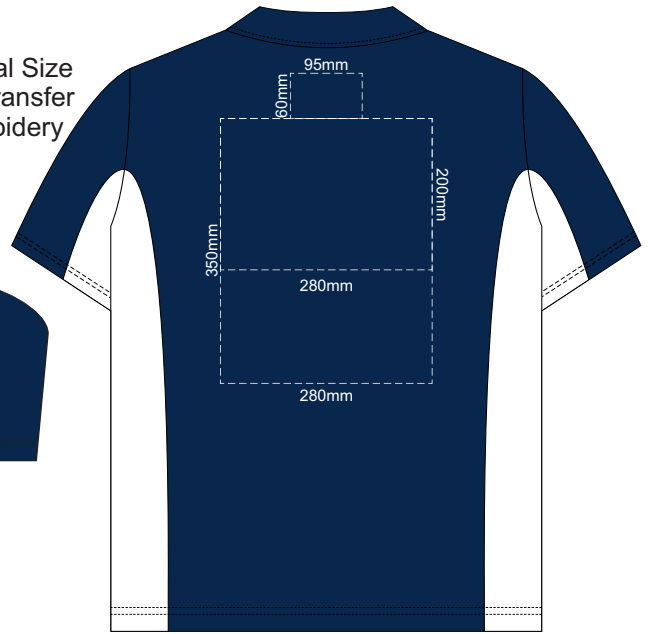

Print area 280x200mm can be rotated to best suit.

MENS SMALL BACK

10% of Actual Size
Embroidery

MENS SMALL FRONT

MENS SMALL BACK

10% of Actual Size
Screen Print

MENS MEDIUM FRONT

MENS MEDIUM BACK

10% of Actual Size
Colourflex Transfer
Faux Embroidery

Print area 280x200mm can be rotated to best suit.

MENS MEDIUM FRONT

MENS MEDIUM BACK

10% of Actual Size
Embroidery

MENS MEDIUM FRONT

MENS MEDIUM BACK

10% of Actual Size
Screen Print

MENS LARGE FRONT

MENS LARGE BACK

10% of Actual Size
Colourflex Transfer
Faux Embroidery

Print area 280x200mm can be rotated to best suit.

MENS LARGE FRONT

MENS LARGE BACK

10% of Actual Size
Embroidery

MENS LARGE FRONT

MENS LARGE BACK

10% of Actual Size
Screen Print

MENS XL FRONT

MENS XL BACK

10% of Actual Size
Colourflex Transfer
Faux Embroidery

Print area 280x200mm can be rotated to best suit.

MENS XL FRONT

MENS XL BACK