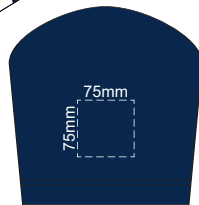

MENS LARGE BACK

10% of Actual Size
Screen Print

MENS XL FRONT

MENS XL BACK

10% of Actual Size
Colourflex Transfer
Faux Embroidery

Print area 280x200mm can be rotated to best suit.

MENS XL FRONT

MENS XL BACK

10% of Actual Size
Embroidery

MENS XL FRONT

MENS XL BACK

10% of Actual Size
Screen Print

MENS 2XL FRONT

MENS 2XL BACK

10% of Actual Size
Colourflex Transfer
Faux Embroidery

Print area 280x200mm can be rotated to best suit.

MENS 2XL FRONT

MENS 2XL BACK

10% of Actual Size
Embroidery

MENS 2XL FRONT

MENS 2XL BACK

10% of Actual Size
Screen Print

MENS 3XL FRONT

MENS 3XL BACK

10% of Actual Size
Colourflex Transfer
Faux Embroidery

MENS 3XL FRONT

Print area 280x200mm can be rotated to best suit.

MENS 3XL BACK

10% of Actual Size
Embroidery

MENS 3XL FRONT

MENS 3XL BACK

MENS 4XL FRONT