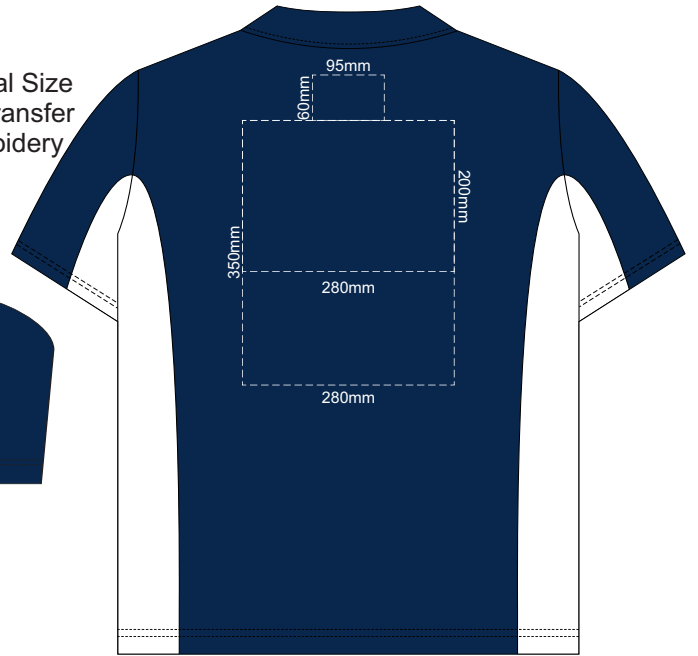

10% of Actual Size
Colourflex Transfer
Faux Embroidery

Print area 280x200mm can be rotated to best suit.

MENS MEDIUM FRONT

MENS MEDIUM BACK

10% of Actual Size
Embroidery

MENS MEDIUM FRONT

MENS MEDIUM BACK

10% of Actual Size
Screen Print

MENS LARGE FRONT

MENS LARGE BACK

10% of Actual Size
Colourflex Transfer
Faux Embroidery

Print area 280x200mm can be rotated to best suit.

MENS LARGE FRONT

MENS LARGE BACK

10% of Actual Size
Embroidery

MENS LARGE FRONT

MENS LARGE BACK

10% of Actual Size
Screen Print

MENS XL FRONT

MENS XL BACK

10% of Actual Size
Colourflex Transfer
Faux Embroidery

Print area 280x200mm can be rotated to best suit.

MENS XL FRONT

MENS XL BACK

10% of Actual Size
Embroidery

MENS XL FRONT

MENS XL BACK

10% of Actual Size
Screen Print

MENS 2XL FRONT

MENS 2XL BACK

10% of Actual Size
Colourflex Transfer
Faux Embroidery

Print area 280x200mm can be rotated to best suit.