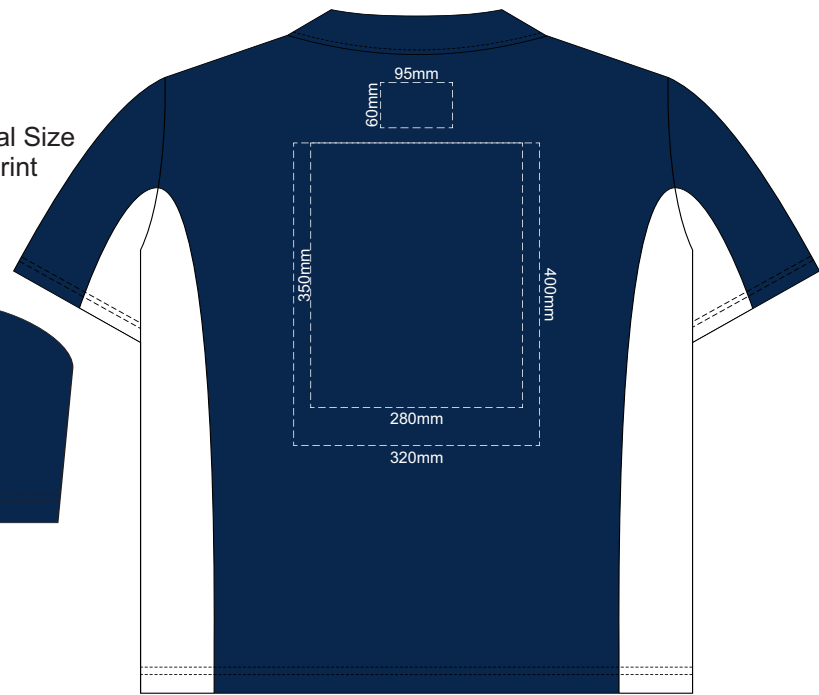

10% of Actual Size
Embroidery

MENS XL FRONT

MENS XL BACK

10% of Actual Size
Screen Print

MENS 2XL FRONT

MENS 2XL BACK

10% of Actual Size
Colourflex Transfer
Faux Embroidery

Print area 280x200mm can be rotated to best suit.

MENS 2XL FRONT

MENS 2XL BACK

10% of Actual Size
Embroidery

MENS 2XL FRONT

MENS 2XL BACK

10% of Actual Size
Screen Print

MENS 3XL FRONT

MENS 3XL BACK

10% of Actual Size
Colourflex Transfer
Faux Embroidery

MENS 3XL FRONT

Print area 280x200mm can be rotated to best suit.

MENS 3XL BACK

10% of Actual Size
Embroidery

MENS 3XL FRONT

MENS 3XL BACK

MENS 4XL FRONT

10% of Actual Size
Screen Print

MENS 4XL BACK

MENS 4XL FRONT

10% of Actual Size
Colourflex Transfer
Faux Embroidery

MENS 4XL BACK

Print area 280x200mm can be rotated to best suit.

10% of Actual Size Embroidery