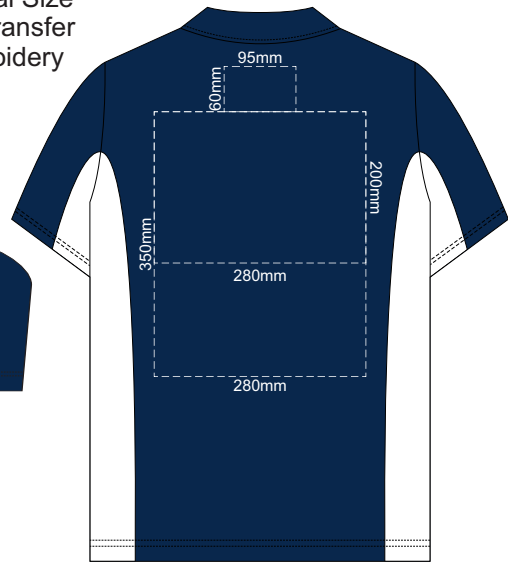

10% of Actual Size
Screen Print

MENS EXTRA SMALL FRONT

MENS EXTRA SMALL BACK

10% of Actual Size
Colourflex Transfer
Faux Embroidery

MENS EXTRA SMALL FRONT

MENS EXTRA SMALL BACK

Print area 280x200mm can be rotated to best suit.

10% of Actual Size
Embroidery

MENS EXTRA SMALL FRONT

MENS EXTRA SMALL BACK

10% of Actual Size
Screen Print

MENS SMALL FRONT

MENS SMALL BACK

10% of Actual Size
Colourflex Transfer
Faux Embroidery

MENS SMALL FRONT

10% of Actual Size
Colourflex Transfer
Faux Embroidery

Print area 280x200mm can be rotated to best suit.

MENS MEDIUM FRONT

MENS MEDIUM BACK

10% of Actual Size
Embroidery

MENS MEDIUM FRONT

MENS MEDIUM BACK

10% of Actual Size
Screen Print

MENS LARGE FRONT

MENS LARGE BACK

10% of Actual Size
Colourflex Transfer
Faux Embroidery

Print area 280x200mm can be rotated to best suit.

MENS LARGE FRONT

MENS LARGE BACK

10% of Actual Size
Embroidery

MENS LARGE FRONT