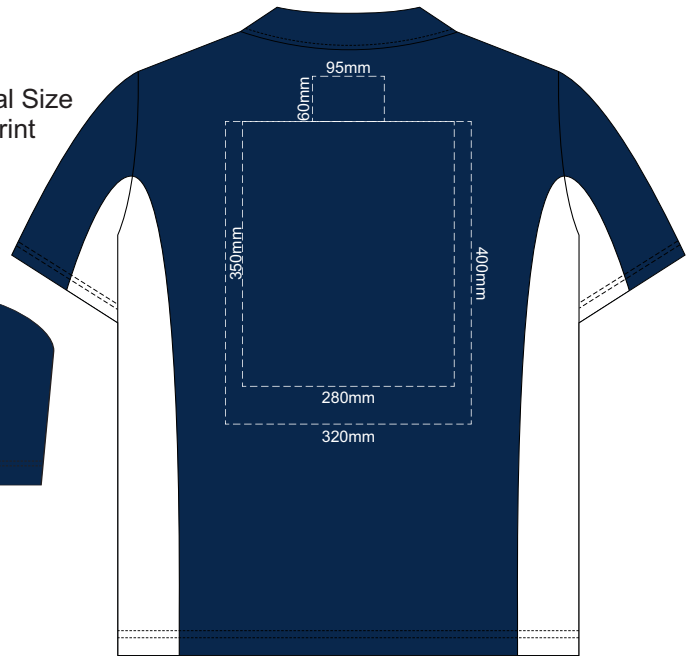

10% of Actual Size
Colourflex Transfer
Faux Embroidery

Print area 280x200mm can be rotated to best suit.

MENS MEDIUM FRONT

MENS MEDIUM BACK

10% of Actual Size
Embroidery

MENS MEDIUM FRONT

MENS MEDIUM BACK

10% of Actual Size
Screen Print

MENS LARGE FRONT

MENS LARGE BACK

10% of Actual Size
Colourflex Transfer
Faux Embroidery

Print area 280x200mm can be rotated to best suit.

MENS LARGE FRONT

MENS LARGE BACK

10% of Actual Size
Embroidery

MENS LARGE FRONT

MENS LARGE BACK

10% of Actual Size
Screen Print

MENS XL FRONT

MENS XL BACK

10% of Actual Size
Colourflex Transfer
Faux Embroidery

Print area 280x200mm can be rotated to best suit.

MENS XL FRONT

MENS XL BACK

10% of Actual Size
Embroidery

MENS XL FRONT

MENS XL BACK

10% of Actual Size
Screen Print

MENS 2XL FRONT

MENS 2XL BACK

10% of Actual Size
Colourflex Transfer
Faux Embroidery

Print area 280x200mm can be rotated to best suit.