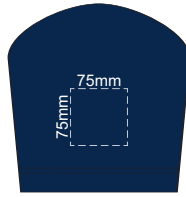

10% of Actual Size
Colourflex Transfer
Faux Embroidery

Print area 280x200mm can be rotated to best suit.

MENS MEDIUM FRONT

MENS MEDIUM BACK

10% of Actual Size
Embroidery

MENS MEDIUM FRONT

MENS MEDIUM BACK

10% of Actual Size
Screen Print

MENS LARGE FRONT

MENS LARGE BACK

10% of Actual Size
Colourflex Transfer
Faux Embroidery

Print area 280x200mm can be rotated to best suit.

MENS LARGE FRONT

MENS LARGE BACK

10% of Actual Size
Embroidery

MENS LARGE FRONT

MENS LARGE BACK

10% of Actual Size
Screen Print

MENS XL FRONT

MENS XL BACK

10% of Actual Size
Colourflex Transfer
Faux Embroidery

Print area 280x200mm can be rotated to best suit.

MENS XL FRONT

MENS XL BACK

10% of Actual Size
Embroidery

MENS XL FRONT

MENS XL BACK

10% of Actual Size
Screen Print

MENS 2XL FRONT

MENS 2XL BACK

10% of Actual Size
Colourflex Transfer
Faux Embroidery

Print area 280x200mm can be rotated to best suit.