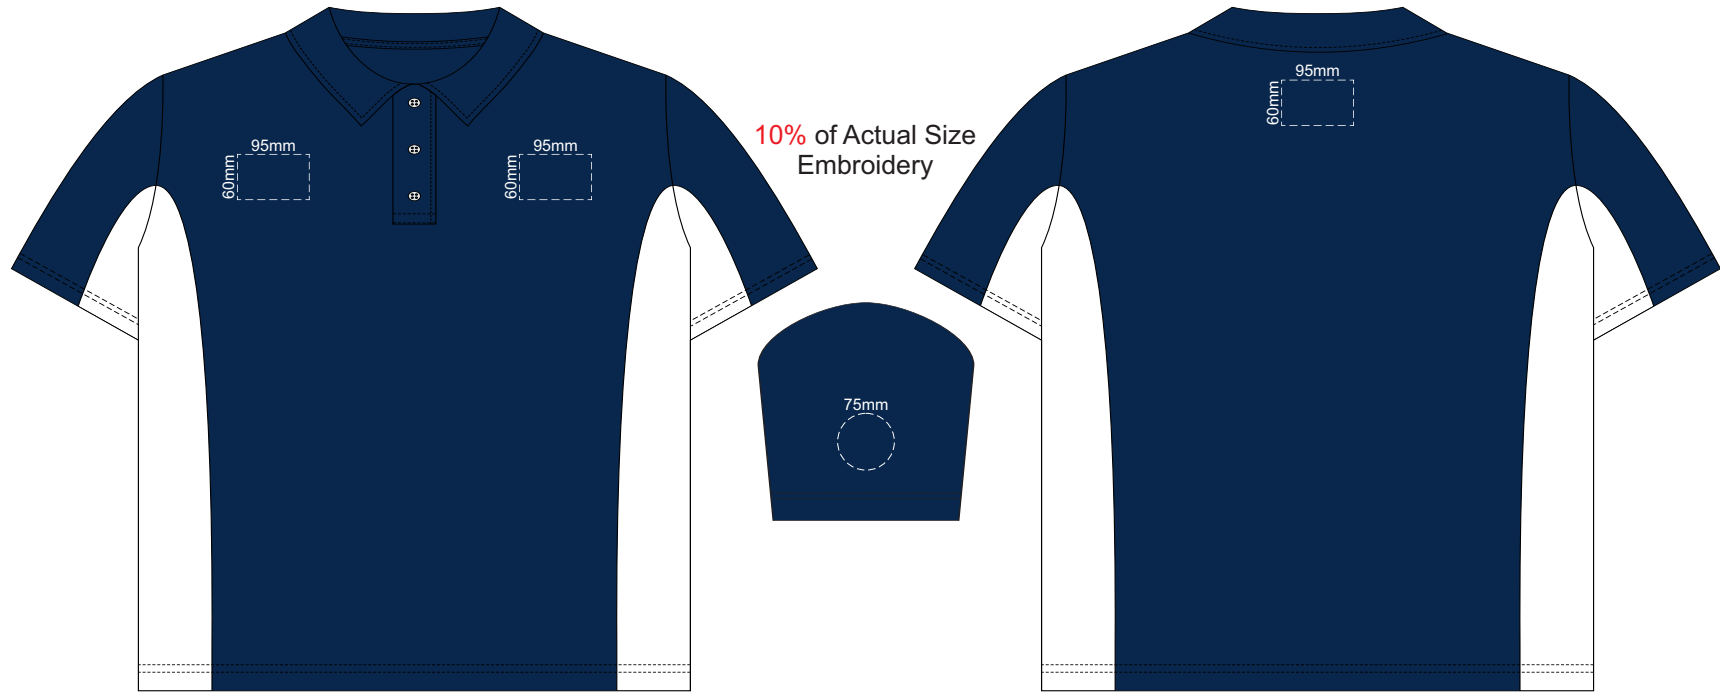

10% of Actual Size
Colourflex Transfer
Faux Embroidery

MENS 3XL FRONT

Print area 280x200mm can be rotated to best suit.

MENS 3XL BACK

10% of Actual Size
Embroidery

MENS 3XL FRONT

MENS 3XL BACK

MENS 4XL FRONT

10% of Actual Size
Screen Print

MENS 4XL BACK

MENS 4XL FRONT

10% of Actual Size
Colourflex Transfer
Faux Embroidery

MENS 4XL BACK

Print area 280x200mm can be rotated to best suit.

10% of Actual Size Embroidery

MENS 4XL FRONT

MENS 4XL BACK