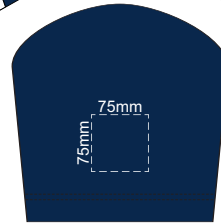

10% of Actual Size
Embroidery

MENS XL FRONT

MENS XL BACK

10% of Actual Size
Screen Print

MENS 2XL FRONT

MENS 2XL BACK

10% of Actual Size
Colourflex Transfer
Faux Embroidery

Print area 280x200mm can be rotated to best suit.

MENS 2XL FRONT

MENS 2XL BACK

10% of Actual Size
Embroidery

MENS 2XL FRONT

MENS 2XL BACK

10% of Actual Size
Screen Print

MENS 3XL FRONT

MENS 3XL BACK

10% of Actual Size
Colourflex Transfer
Faux Embroidery

MENS 3XL FRONT

Print area 280x200mm can be rotated to best suit.

MENS 3XL BACK

10% of Actual Size
Embroidery

MENS 3XL FRONT

MENS 3XL BACK

MENS 4XL FRONT

10% of Actual Size
Screen Print

MENS 4XL BACK

MENS 4XL FRONT

10% of Actual Size
Colourflex Transfer
Faux Embroidery

MENS 4XL BACK

Print area 280x200mm can be rotated to best suit.

10% of Actual Size Embroidery