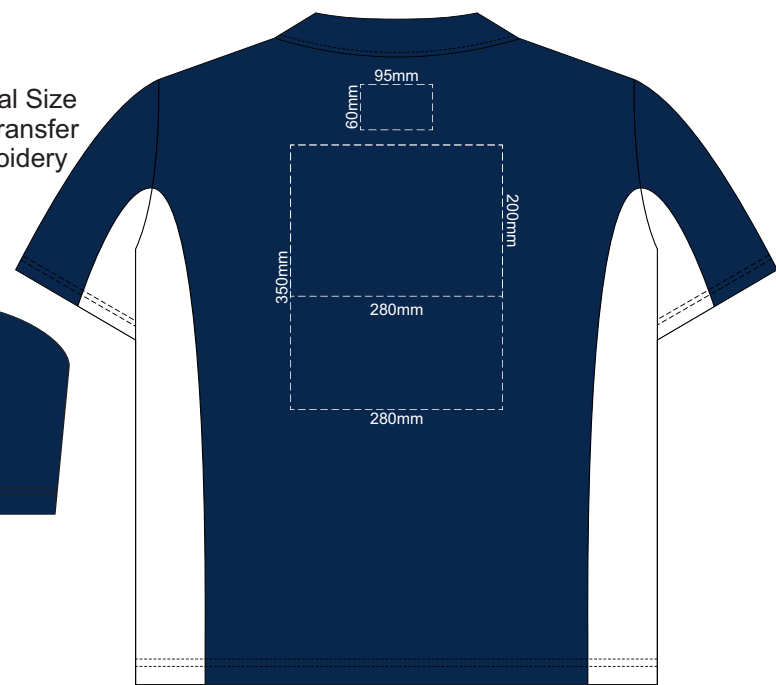

10% of Actual Size
Embroidery

MENS XL FRONT

MENS XL BACK

10% of Actual Size
Screen Print

MENS 2XL FRONT

MENS 2XL BACK

10% of Actual Size
Colourflex Transfer
Faux Embroidery

Print area 280x200mm can be rotated to best suit.

MENS 2XL FRONT

MENS 2XL BACK

10% of Actual Size
Embroidery

MENS 2XL FRONT

MENS 2XL BACK

10% of Actual Size
Screen Print

MENS 3XL FRONT

MENS 3XL BACK

10% of Actual Size
Colourflex Transfer
Faux Embroidery

MENS 3XL FRONT

Print area 280x200mm can be rotated to best suit.

MENS 3XL BACK

10% of Actual Size
Embroidery

MENS 3XL FRONT

MENS 3XL BACK

MENS 4XL FRONT

10% of Actual Size
Screen Print

MENS 4XL BACK

MENS 4XL FRONT

10% of Actual Size
Colourflex Transfer
Faux Embroidery

MENS 4XL BACK

Print area 280x200mm can be rotated to best suit.

10% of Actual Size Embroidery