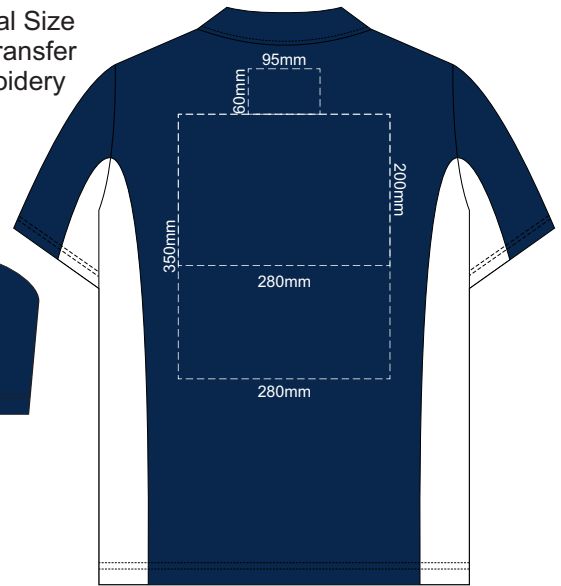

MENS SMALL BACK