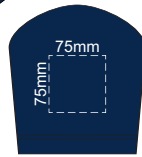

MENS EXTRA SMALL BACK