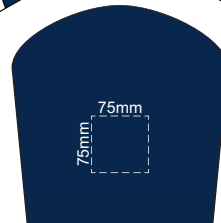

MENS 2XL FRONT

MENS 2XL BACK

10% of Actual Size
Embroidery

MENS 2XL FRONT

MENS 2XL BACK

10% of Actual Size
Screen Print

MENS 3XL FRONT

MENS 3XL BACK

10% of Actual Size
Colourflex Transfer
Faux Embroidery

MENS 3XL FRONT

Print area 280x200mm can be rotated to best suit.

MENS 3XL BACK

10% of Actual Size
Embroidery

MENS 3XL FRONT

MENS 3XL BACK

MENS 4XL FRONT

10% of Actual Size
Screen Print

MENS 4XL BACK

MENS 4XL FRONT

10% of Actual Size
Colourflex Transfer
Faux Embroidery

MENS 4XL BACK

Print area 280x200mm can be rotated to best suit.

10% of Actual Size Embroidery

MENS 4XL FRONT

MENS 4XL BACK