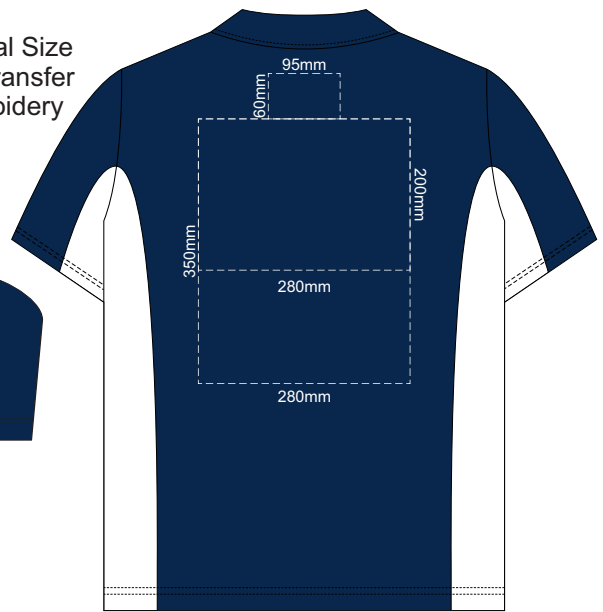

10% of Actual Size
Embroidery

MENS EXTRA SMALL FRONT

MENS EXTRA SMALL BACK

10% of Actual Size
Screen Print

MENS SMALL FRONT

MENS SMALL BACK

10% of Actual Size
Colourflex Transfer
Faux Embroidery

MENS SMALL FRONT

Print area 280x200mm can be rotated to best suit.

MENS SMALL BACK

10% of Actual Size
Embroidery

MENS SMALL FRONT

MENS SMALL BACK

10% of Actual Size
Screen Print

MENS MEDIUM FRONT

MENS MEDIUM BACK

10% of Actual Size
Colourflex Transfer
Faux Embroidery

Print area 280x200mm can be rotated to best suit.

MENS MEDIUM FRONT

MENS MEDIUM BACK

10% of Actual Size
Embroidery

MENS MEDIUM FRONT

MENS MEDIUM BACK

10% of Actual Size
Screen Print

MENS LARGE FRONT

MENS LARGE BACK

10% of Actual Size
Colourflex Transfer
Faux Embroidery

Print area 280x200mm can be rotated to best suit.

MENS LARGE FRONT

MENS LARGE BACK

10% of Actual Size
Embroidery

MENS LARGE FRONT