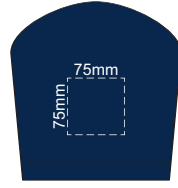

Print area 280x200mm can be rotated to best suit.

MENS SMALL BACK

10% of Actual Size
Embroidery

MENS SMALL FRONT

MENS SMALL BACK

10% of Actual Size
Screen Print

MENS MEDIUM FRONT

MENS MEDIUM BACK

10% of Actual Size
Colourflex Transfer
Faux Embroidery

Print area 280x200mm can be rotated to best suit.

MENS MEDIUM FRONT

MENS MEDIUM BACK

10% of Actual Size
Embroidery

MENS MEDIUM FRONT

MENS MEDIUM BACK

10% of Actual Size
Screen Print

MENS LARGE FRONT

MENS LARGE BACK

10% of Actual Size
Colourflex Transfer
Faux Embroidery

Print area 280x200mm can be rotated to best suit.

MENS LARGE FRONT

MENS LARGE BACK

10% of Actual Size
Embroidery

MENS LARGE FRONT

MENS LARGE BACK

10% of Actual Size
Screen Print

MENS XL FRONT

MENS XL BACK

10% of Actual Size
Colourflex Transfer
Faux Embroidery

Print area 280x200mm can be rotated to best suit.

MENS XL FRONT

MENS XL BACK