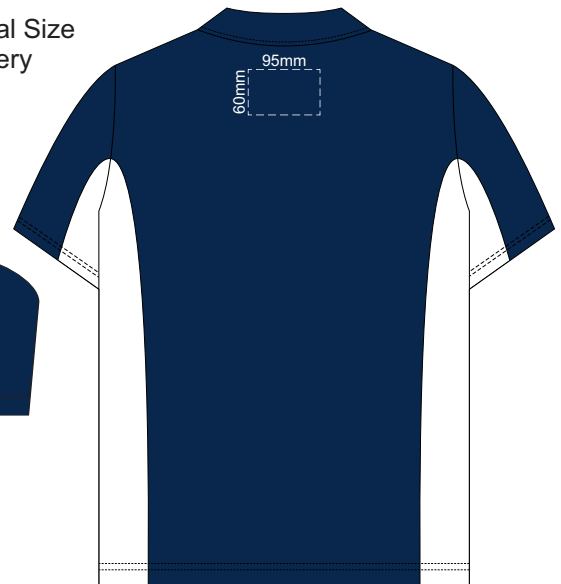

10% of Actual Size
Screen Print

10% of Actual Size
Colourflex Transfer
Faux Embroidery

Print area 280x200mm can be rotated to best suit.

10% of Actual Size
Embroidery