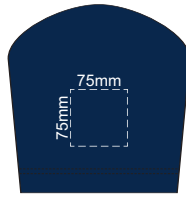

10% of Actual Size
Colourflex Transfer
Faux Embroidery

Print area 280x200mm can be rotated to best suit.

MENS MEDIUM FRONT

MENS MEDIUM BACK

10% of Actual Size
Embroidery

MENS MEDIUM FRONT

MENS MEDIUM BACK

10% of Actual Size
Screen Print

MENS LARGE FRONT

MENS LARGE BACK

10% of Actual Size
Colourflex Transfer
Faux Embroidery

Print area 280x200mm can be rotated to best suit.

MENS LARGE FRONT

MENS LARGE BACK

10% of Actual Size
Embroidery

MENS LARGE FRONT

MENS LARGE BACK

10% of Actual Size
Screen Print

MENS XL FRONT

MENS XL BACK

10% of Actual Size
Colourflex Transfer
Faux Embroidery

Print area 280x200mm can be rotated to best suit.

MENS XL FRONT

MENS XL BACK

10% of Actual Size
Embroidery

MENS XL FRONT

MENS XL BACK

10% of Actual Size
Screen Print

MENS 2XL FRONT

MENS 2XL BACK

10% of Actual Size
Colourflex Transfer
Faux Embroidery

Print area 280x200mm can be rotated to best suit.