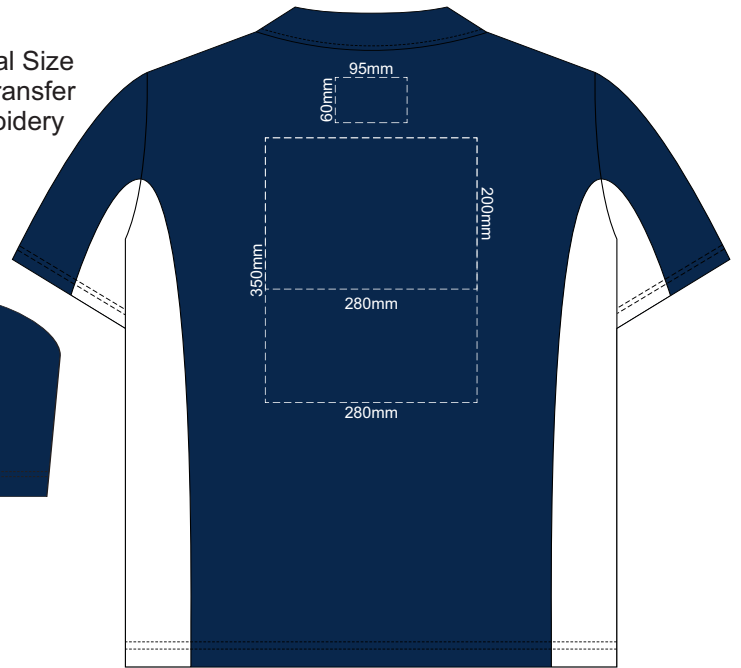

MENS LARGE FRONT

MENS LARGE BACK

10% of Actual Size
Colourflex Transfer
Faux Embroidery

Print area 280x200mm can be rotated to best suit.

MENS LARGE FRONT

MENS LARGE BACK

10% of Actual Size
Embroidery

MENS LARGE FRONT

MENS LARGE BACK

10% of Actual Size
Screen Print

MENS XL FRONT

MENS XL BACK

10% of Actual Size
Colourflex Transfer
Faux Embroidery

Print area 280x200mm can be rotated to best suit.

MENS XL FRONT

MENS XL BACK

10% of Actual Size
Embroidery

MENS XL FRONT

MENS XL BACK

10% of Actual Size
Screen Print

MENS 2XL FRONT

MENS 2XL BACK

10% of Actual Size
Colourflex Transfer
Faux Embroidery

Print area 280x200mm can be rotated to best suit.

10% of Actual Size
Colourflex Transfer
Faux Embroidery

MENS 3XL FRONT

Print area 280x200mm can be rotated to best suit.

MENS 3XL BACK

10% of Actual Size
Embroidery

MENS 3XL FRONT

MENS 3XL BACK

MENS 4XL FRONT