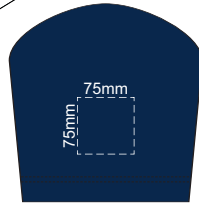

MENS LARGE FRONT

MENS LARGE BACK

10% of Actual Size
Colourflex Transfer
Faux Embroidery

Print area 280x200mm can be rotated to best suit.

MENS LARGE FRONT

MENS LARGE BACK

10% of Actual Size
Embroidery

MENS LARGE FRONT

MENS LARGE BACK

10% of Actual Size
Screen Print

MENS XL FRONT

MENS XL BACK

10% of Actual Size
Colourflex Transfer
Faux Embroidery

Print area 280x200mm can be rotated to best suit.

MENS XL FRONT

MENS XL BACK

10% of Actual Size
Embroidery

MENS XL FRONT

MENS XL BACK

10% of Actual Size
Screen Print

MENS 2XL FRONT

MENS 2XL BACK

10% of Actual Size
Colourflex Transfer
Faux Embroidery

Print area 280x200mm can be rotated to best suit.

MENS 2XL FRONT

MENS 2XL BACK

10% of Actual Size
Embroidery

MENS 2XL FRONT

MENS 2XL BACK

10% of Actual Size
Screen Print

MENS 3XL FRONT

MENS 3XL BACK