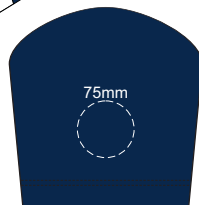

MENS LARGE BACK

10% of Actual Size
Screen Print

MENS XL FRONT

MENS XL BACK

10% of Actual Size
Colourflex Transfer
Faux Embroidery

Print area 280x200mm can be rotated to best suit.

MENS XL FRONT

MENS XL BACK

10% of Actual Size
Embroidery

MENS XL FRONT

MENS XL BACK

10% of Actual Size
Screen Print

MENS 2XL FRONT

MENS 2XL BACK

10% of Actual Size
Colourflex Transfer
Faux Embroidery

Print area 280x200mm can be rotated to best suit.

MENS 2XL FRONT

MENS 2XL BACK

10% of Actual Size
Embroidery

MENS 2XL FRONT

MENS 2XL BACK

10% of Actual Size
Screen Print

MENS 3XL FRONT

MENS 3XL BACK

10% of Actual Size
Colourflex Transfer
Faux Embroidery

MENS 3XL FRONT

Print area 280x200mm can be rotated to best suit.

MENS 3XL BACK

10% of Actual Size
Embroidery

MENS 3XL FRONT

MENS 3XL BACK

MENS 4XL FRONT