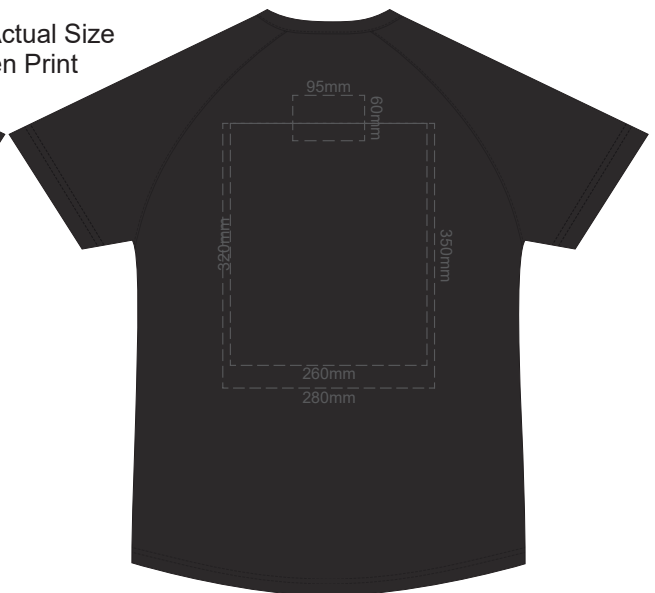

10% of Actual Size  
Screen Print

**FRONT MEN'S EXTRA SMALL**

**BACK MEN'S EXTRA SMALL**

10% of Actual Size  
Screen Print

**FRONT MEN'S SMALL**

**BACK MEN'S SMALL**

10% of Actual Size  
Screen Print

**FRONT MEN'S MEDIUM**

**BACK MEN'S MEDIUM**

10% of Actual Size  
Screen Print

**FRONT MEN'S LARGE**

**BACK MEN'S LARGE**

10% of Actual Size  
Screen Print

**FRONT MEN'S XL**

**BACK MEN'S XL**

10% of Actual Size  
Screen Print

**FRONT MEN'S 2XL**

**BACK MEN'S 2XL**

10% of Actual Size  
Screen Print

FRONT MEN'S 3XL

BACK MEN'S 3XL

10% of Actual Size  
Screen Print

FRONT MEN'S 4XL

BACK MEN'S 4XL

10% of Actual Size  
Screen Print

10% of Actual Size  
Screen Print

10% of Actual Size  
Screen Print

10% of Actual Size  
Screen Print

**MEN'S XS  
LEFT SLEEVE**

**MEN'S XS  
RIGHT SLEEVE**

**MEN'S SMALL  
LEFT SLEEVE**