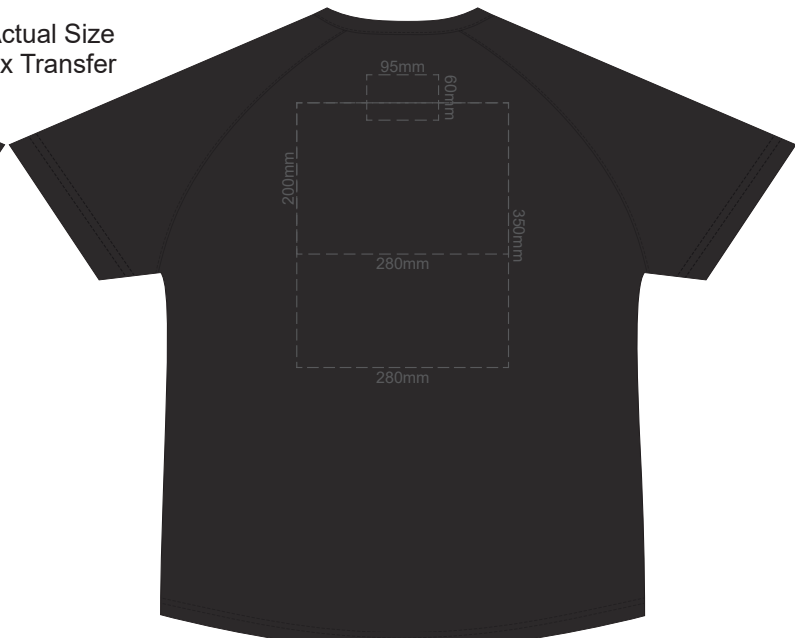

**MEN'S 3XL  
RIGHT SLEEVE**

**MEN'S 4XL  
LEFT SLEEVE**

**MEN'S 4XL  
RIGHT SLEEVE**

10% of Actual Size  
Colourflex Transfer

**FRONT MEN'S EXTRA SMALL**

**BACK MEN'S EXTRA SMALL**

10% of Actual Size  
Colourflex Transfer

**FRONT MEN'S SMALL**

**BACK MEN'S SMALL**

10% of Actual Size  
Colourflex Transfer

**FRONT MEN'S MEDIUM**

**BACK MEN'S MEDIUM**

10% of Actual Size  
Colourflex Transfer

FRONT MEN'S LARGE

BACK MEN'S LARGE

10% of Actual Size  
Colourflex Transfer

FRONT MEN'S XL

BACK MEN'S XL

10% of Actual Size  
Colourflex Transfer

FRONT MEN'S 2XL

BACK MEN'S 2XL

10% of Actual Size  
Colourflex Transfer

FRONT MEN'S 3XL

BACK MEN'S 3XL

10% of Actual Size  
Colourflex Transfer

FRONT MEN'S 4XL

BACK MEN'S 4XL

10% of Actual Size  
Colourflex Transfer

MEN'S XS  
LEFT SLEEVE

MEN'S XS  
RIGHT SLEEVE

10% of Actual Size  
Colourflex Transfer