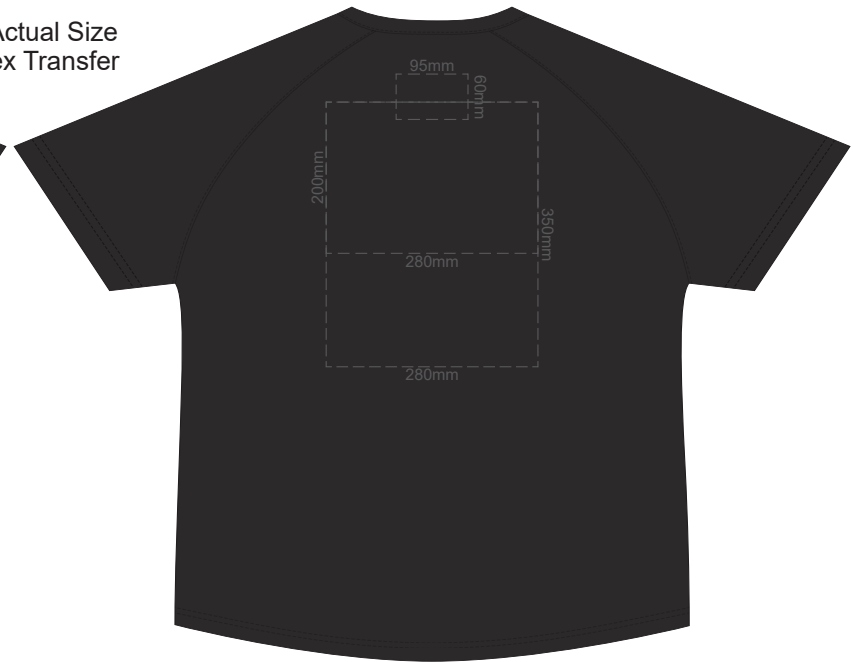

**MEN'S 3XL  
RIGHT SLEEVE**

**MEN'S 4XL  
LEFT SLEEVE**

**MEN'S 4XL  
RIGHT SLEEVE**

10% of Actual Size  
Colourflex Transfer

**FRONT MEN'S EXTRA SMALL**

**BACK MEN'S EXTRA SMALL**

10% of Actual Size  
Colourflex Transfer

**FRONT MEN'S SMALL**

**BACK MEN'S SMALL**

10% of Actual Size  
Colourflex Transfer

**FRONT MEN'S MEDIUM**

**BACK MEN'S MEDIUM**

10% of Actual Size  
Colourflex Transfer

FRONT MEN'S LARGE

BACK MEN'S LARGE

10% of Actual Size  
Colourflex Transfer

FRONT MEN'S XL

BACK MEN'S XL

10% of Actual Size  
Colourflex Transfer

FRONT MEN'S 2XL

BACK MEN'S 2XL

10% of Actual Size  
Colourflex Transfer

FRONT MEN'S 3XL

BACK MEN'S 3XL

10% of Actual Size  
Colourflex Transfer

FRONT MEN'S 4XL

BACK MEN'S 4XL

10% of Actual Size  
Colourflex Transfer

MEN'S XS  
LEFT SLEEVE

MEN'S XS  
RIGHT SLEEVE

10% of Actual Size  
Colourflex Transfer