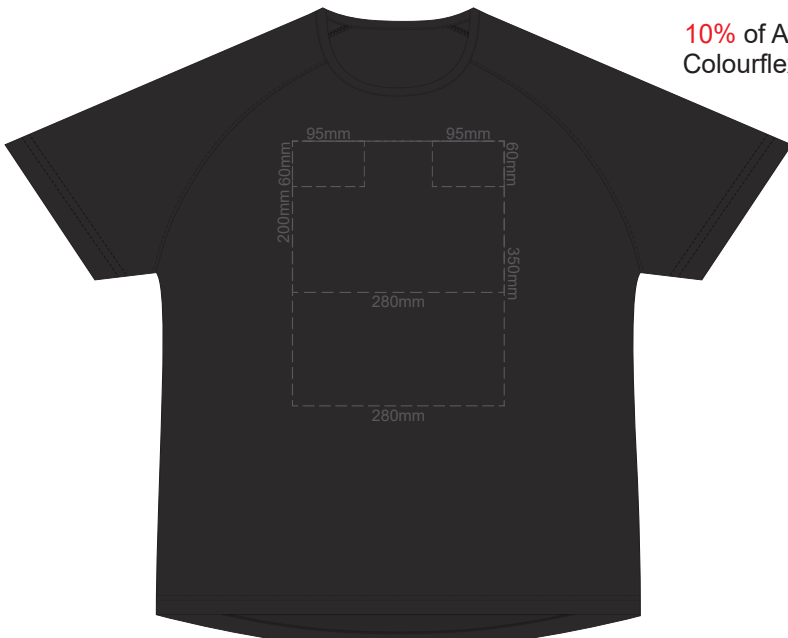

**MEN'S 3XL  
RIGHT SLEEVE**

**MEN'S 4XL  
LEFT SLEEVE**

**MEN'S 4XL  
RIGHT SLEEVE**

10% of Actual Size  
Colourflex Transfer

**FRONT MEN'S EXTRA SMALL**

**BACK MEN'S EXTRA SMALL**

10% of Actual Size  
Colourflex Transfer

**FRONT MEN'S SMALL**

**BACK MEN'S SMALL**

10% of Actual Size  
Colourflex Transfer

**FRONT MEN'S MEDIUM**

**BACK MEN'S MEDIUM**

10% of Actual Size  
Colourflex Transfer

FRONT MEN'S LARGE

BACK MEN'S LARGE

10% of Actual Size  
Colourflex Transfer

FRONT MEN'S XL

BACK MEN'S XL

10% of Actual Size  
Colourflex Transfer

FRONT MEN'S 2XL

BACK MEN'S 2XL

10% of Actual Size  
Colourflex Transfer

FRONT MEN'S 3XL

BACK MEN'S 3XL

10% of Actual Size  
Colourflex Transfer

FRONT MEN'S 4XL

BACK MEN'S 4XL

10% of Actual Size  
Colourflex Transfer

MEN'S XS  
LEFT SLEEVE

MEN'S XS  
RIGHT SLEEVE

10% of Actual Size  
Colourflex Transfer