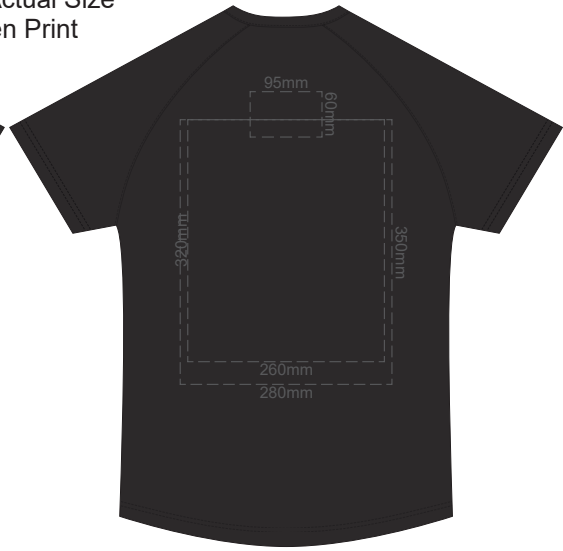

10% of Actual Size  
Screen Print

**FRONT MEN'S EXTRA SMALL**

**BACK MEN'S EXTRA SMALL**

10% of Actual Size  
Screen Print

**FRONT MEN'S SMALL**

**BACK MEN'S SMALL**

10% of Actual Size  
Screen Print

**FRONT MEN'S MEDIUM**

**BACK MEN'S MEDIUM**

10% of Actual Size  
Screen Print

**FRONT MEN'S LARGE**

**BACK MEN'S LARGE**

10% of Actual Size  
Screen Print

**FRONT MEN'S XL**

**BACK MEN'S XL**

10% of Actual Size  
Screen Print

**FRONT MEN'S 2XL**

**BACK MEN'S 2XL**

10% of Actual Size  
Screen Print

FRONT MEN'S 3XL

BACK MEN'S 3XL

10% of Actual Size  
Screen Print

FRONT MEN'S 4XL

BACK MEN'S 4XL

10% of Actual Size  
Screen Print

10% of Actual Size  
Screen Print

10% of Actual Size  
Screen Print

10% of Actual Size  
Screen Print

**MEN'S XS  
LEFT SLEEVE**

**MEN'S XS  
RIGHT SLEEVE**

**MEN'S SMALL  
LEFT SLEEVE**