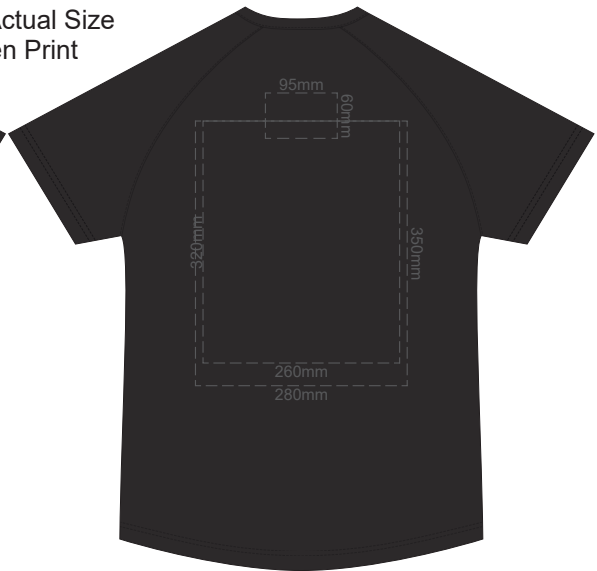

10% of Actual Size  
Screen Print

**FRONT MEN'S EXTRA SMALL**

**BACK MEN'S EXTRA SMALL**

10% of Actual Size  
Screen Print

**FRONT MEN'S SMALL**

**BACK MEN'S SMALL**

10% of Actual Size  
Screen Print

**FRONT MEN'S MEDIUM**

**BACK MEN'S MEDIUM**

10% of Actual Size  
Screen Print

**FRONT MEN'S LARGE**

**BACK MEN'S LARGE**

10% of Actual Size  
Screen Print

**FRONT MEN'S XL**

**BACK MEN'S XL**

10% of Actual Size  
Screen Print

**FRONT MEN'S 2XL**

**BACK MEN'S 2XL**

10% of Actual Size  
Screen Print

FRONT MEN'S 3XL

BACK MEN'S 3XL

10% of Actual Size  
Screen Print

FRONT MEN'S 4XL

BACK MEN'S 4XL

10% of Actual Size  
Screen Print

10% of Actual Size  
Screen Print

10% of Actual Size  
Screen Print

10% of Actual Size  
Screen Print

**MEN'S XS  
LEFT SLEEVE**

**MEN'S XS  
RIGHT SLEEVE**

**MEN'S SMALL  
LEFT SLEEVE**