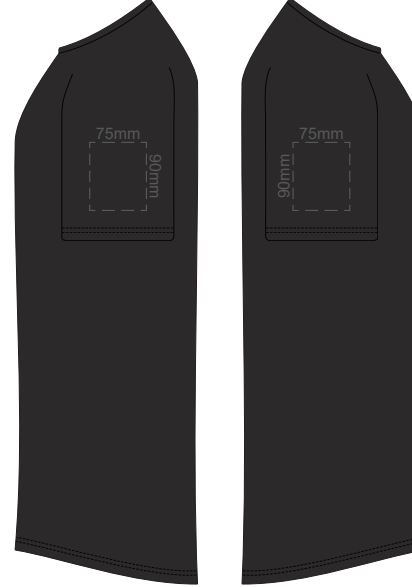

10% of Actual Size  
Colourflex Transfer

FRONT MEN'S XL

BACK MEN'S XL

10% of Actual Size  
Colourflex Transfer

FRONT MEN'S 2XL

BACK MEN'S 2XL

10% of Actual Size  
Colourflex Transfer

FRONT MEN'S 3XL

BACK MEN'S 3XL

10% of Actual Size  
Colourflex Transfer

FRONT MEN'S 4XL

BACK MEN'S 4XL

10% of Actual Size  
Colourflex Transfer

MEN'S XS  
LEFT SLEEVE

MEN'S XS  
RIGHT SLEEVE

10% of Actual Size  
Colourflex Transfer

MEN'S SMALL  
LEFT SLEEVE

MEN'S SMALL  
RIGHT SLEEVE

10% of Actual Size  
Colourflex Transfer

MEN'S MEDIUM  
LEFT SLEEVE

MEN'S MEDIUM  
RIGHT SLEEVE

10% of Actual Size  
Colourflex Transfer

MEN'S LARGE  
LEFT SLEEVE

MEN'S LARGE  
RIGHT SLEEVE

10% of Actual Size  
Colourflex Transfer

MEN'S XL  
LEFT SLEEVE

MEN'S XL  
RIGHT SLEEVE

10% of Actual Size  
Colourflex Transfer

MEN'S 2XL  
LEFT SLEEVE

MEN'S 2XL  
RIGHT SLEEVE

10% of Actual Size  
Colourflex Transfer