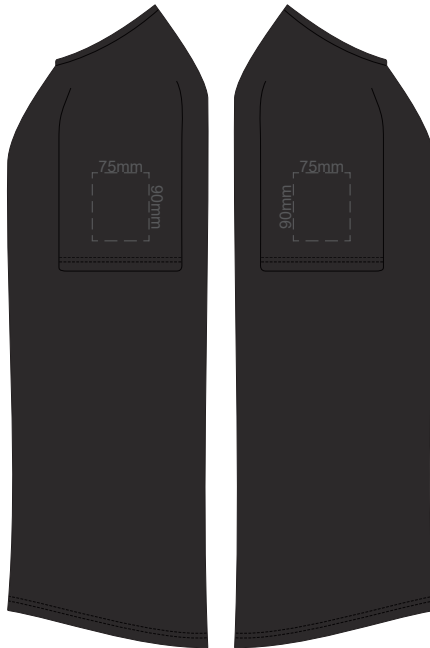

**MEN'S 2XL
LEFT SLEEVE**

**MEN'S 2XL
RIGHT SLEEVE**