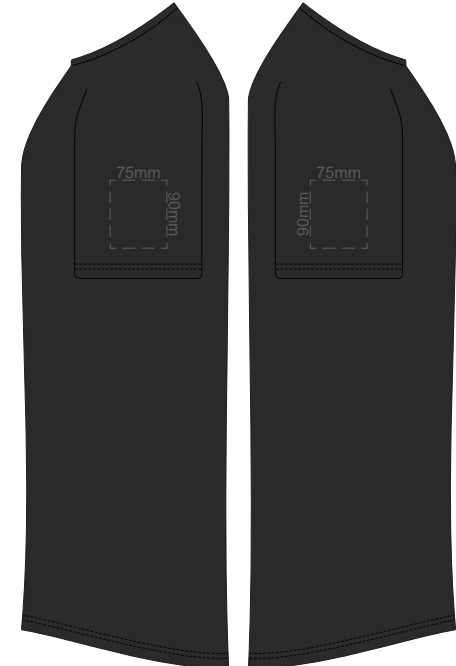

MEN'S 4XL
LEFT SLEEVE

MEN'S 4XL
RIGHT SLEEVE