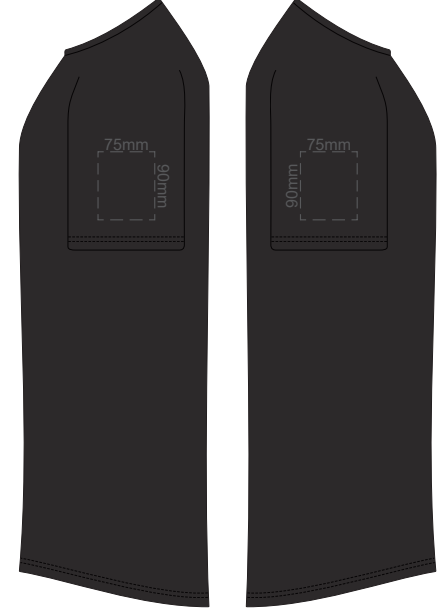

MEN'S LARGE
LEFT SLEEVE

MEN'S LARGE
RIGHT SLEEVE

10% of Actual Size
Colourflex Transfer