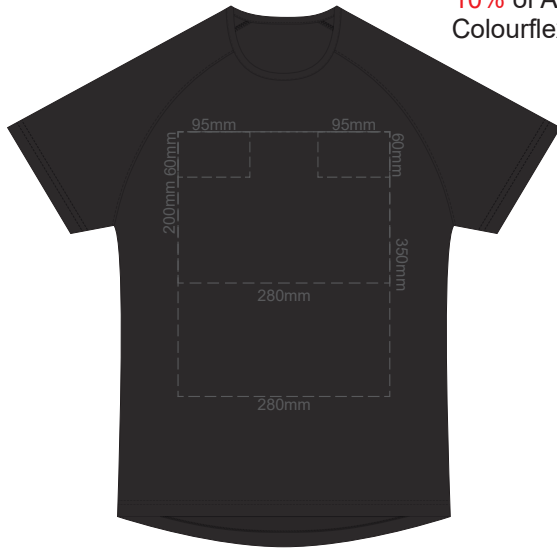

**MEN'S XL
LEFT SLEEVE**

**MEN'S XL
RIGHT SLEEVE**

**MEN'S 2XL
LEFT SLEEVE**

10% of Actual Size
Colourflex Transfer

FRONT MEN'S EXTRA SMALL