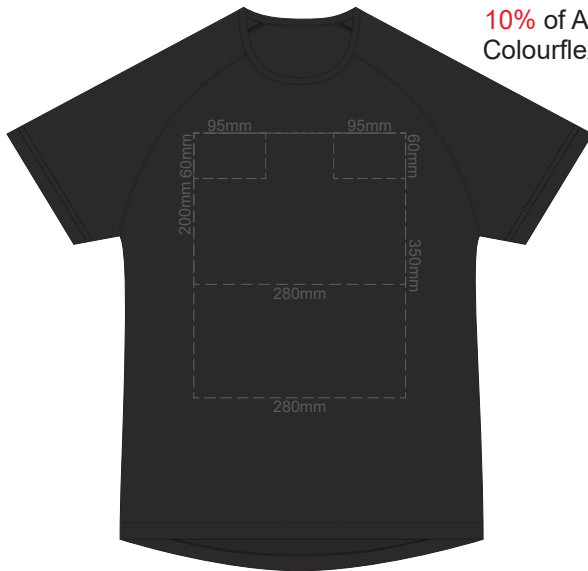

**MEN'S SMALL  
RIGHT SLEEVE**

**MEN'S MEDIUM  
LEFT SLEEVE**

**MEN'S MEDIUM  
RIGHT SLEEVE**

**MEN'S LARGE  
LEFT SLEEVE**

**MEN'S LARGE  
RIGHT SLEEVE**

10% of Actual Size  
Screen Print

10% of Actual Size  
Screen Print

10% of Actual Size  
Screen Print

10% of Actual Size  
Screen Print

**MEN'S XL  
LEFT SLEEVE**

**MEN'S XL  
RIGHT SLEEVE**

**MEN'S 2XL  
LEFT SLEEVE**

**MEN'S 2XL  
RIGHT SLEEVE**

**MEN'S 3XL  
LEFT SLEEVE**

**MEN'S 3XL  
RIGHT SLEEVE**

**MEN'S 4XL  
LEFT SLEEVE**

**MEN'S 4XL  
RIGHT SLEEVE**

10% of Actual Size  
Colourflex Transfer

**FRONT MEN'S EXTRA SMALL**

**BACK MEN'S EXTRA SMALL**

10% of Actual Size  
Colourflex Transfer

**FRONT MEN'S SMALL**

**BACK MEN'S SMALL**

10% of Actual Size  
Colourflex Transfer

**FRONT MEN'S MEDIUM**

**BACK MEN'S MEDIUM**

10% of Actual Size  
Colourflex Transfer

FRONT MEN'S LARGE

BACK MEN'S LARGE