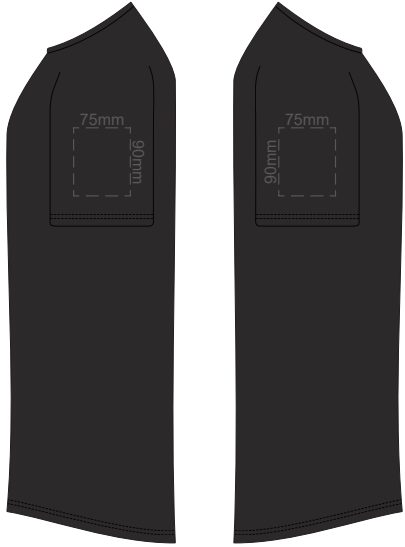

10% of Actual Size  
Colourflex Transfer

FRONT MEN'S XL

BACK MEN'S XL

10% of Actual Size  
Colourflex Transfer

FRONT MEN'S 2XL

BACK MEN'S 2XL

10% of Actual Size  
Colourflex Transfer

FRONT MEN'S 3XL

BACK MEN'S 3XL

10% of Actual Size  
Colourflex Transfer

FRONT MEN'S 4XL

BACK MEN'S 4XL

10% of Actual Size  
Colourflex Transfer

MEN'S XS  
LEFT SLEEVE

MEN'S XS  
RIGHT SLEEVE

10% of Actual Size  
Colourflex Transfer

MEN'S SMALL  
LEFT SLEEVE

MEN'S SMALL  
RIGHT SLEEVE

10% of Actual Size  
Colourflex Transfer

MEN'S MEDIUM  
LEFT SLEEVE

MEN'S MEDIUM  
RIGHT SLEEVE

10% of Actual Size  
Colourflex Transfer

MEN'S LARGE  
LEFT SLEEVE

MEN'S LARGE  
RIGHT SLEEVE

10% of Actual Size  
Colourflex Transfer

MEN'S XL  
LEFT SLEEVE

MEN'S XL  
RIGHT SLEEVE

10% of Actual Size  
Colourflex Transfer

MEN'S 2XL  
LEFT SLEEVE

MEN'S 2XL  
RIGHT SLEEVE

10% of Actual Size  
Colourflex Transfer