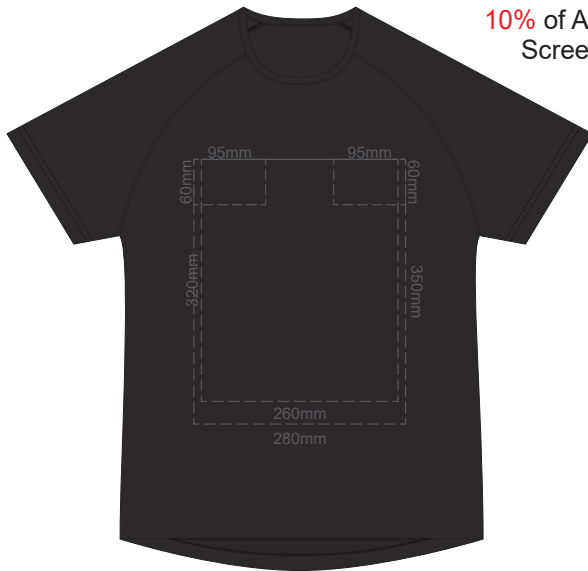

10% of Actual Size  
Screen Print

**FRONT MEN'S EXTRA SMALL**

**BACK MEN'S EXTRA SMALL**

10% of Actual Size  
Screen Print

**FRONT MEN'S SMALL**

**BACK MEN'S SMALL**

10% of Actual Size  
Screen Print

**FRONT MEN'S MEDIUM**

**BACK MEN'S MEDIUM**

10% of Actual Size  
Screen Print

**FRONT MEN'S LARGE**

**BACK MEN'S LARGE**

10% of Actual Size  
Screen Print

**FRONT MEN'S XL**

**BACK MEN'S XL**

10% of Actual Size  
Screen Print

**FRONT MEN'S 2XL**

**BACK MEN'S 2XL**

10% of Actual Size  
Screen Print

FRONT MEN'S 3XL

BACK MEN'S 3XL

10% of Actual Size  
Screen Print

FRONT MEN'S 4XL

BACK MEN'S 4XL

10% of Actual Size  
Screen Print

10% of Actual Size  
Screen Print

10% of Actual Size  
Screen Print

10% of Actual Size  
Screen Print

**MEN'S XS  
LEFT SLEEVE**

**MEN'S XS  
RIGHT SLEEVE**

**MEN'S SMALL  
LEFT SLEEVE**