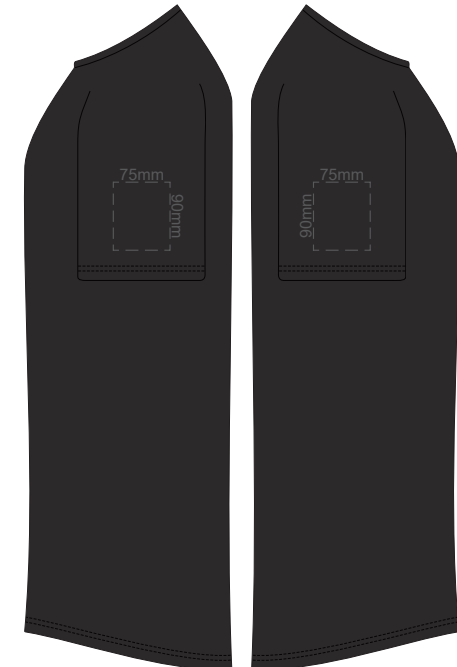

**MEN'S 4XL
LEFT SLEEVE**

**MEN'S 4XL
RIGHT SLEEVE**