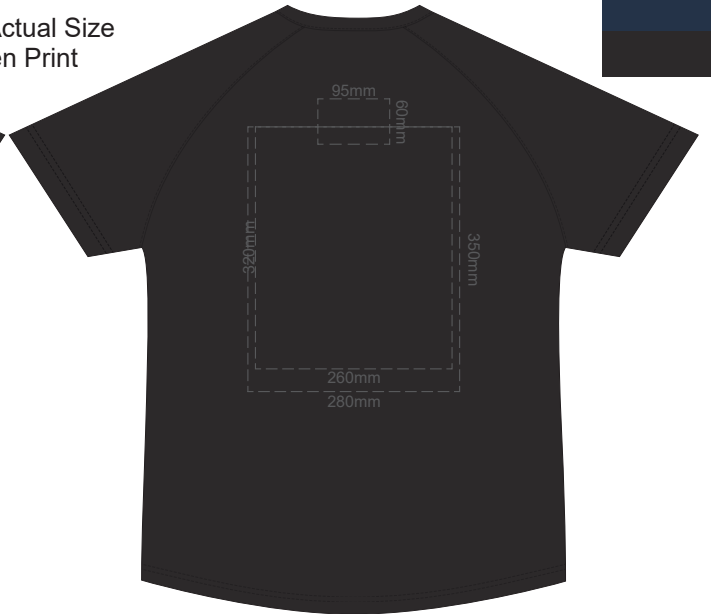

10% of Actual Size  
Screen Print

**FRONT MEN'S EXTRA SMALL**

**BACK MEN'S EXTRA SMALL**

10% of Actual Size  
Screen Print

**FRONT MEN'S SMALL**

**BACK MEN'S SMALL**

10% of Actual Size  
Screen Print

**FRONT MEN'S MEDIUM**

**BACK MEN'S MEDIUM**

10% of Actual Size  
Screen Print

**FRONT MEN'S LARGE**

**BACK MEN'S LARGE**

10% of Actual Size  
Screen Print

**FRONT MEN'S XL**

**BACK MEN'S XL**

10% of Actual Size  
Screen Print

**FRONT MEN'S 2XL**

**BACK MEN'S 2XL**

10% of Actual Size  
Screen Print

FRONT MEN'S 3XL

BACK MEN'S 3XL

10% of Actual Size  
Screen Print

FRONT MEN'S 4XL

BACK MEN'S 4XL

10% of Actual Size  
Screen Print

10% of Actual Size  
Screen Print

10% of Actual Size  
Screen Print

10% of Actual Size  
Screen Print

**MEN'S XS  
LEFT SLEEVE**

**MEN'S XS  
RIGHT SLEEVE**

**MEN'S SMALL  
LEFT SLEEVE**