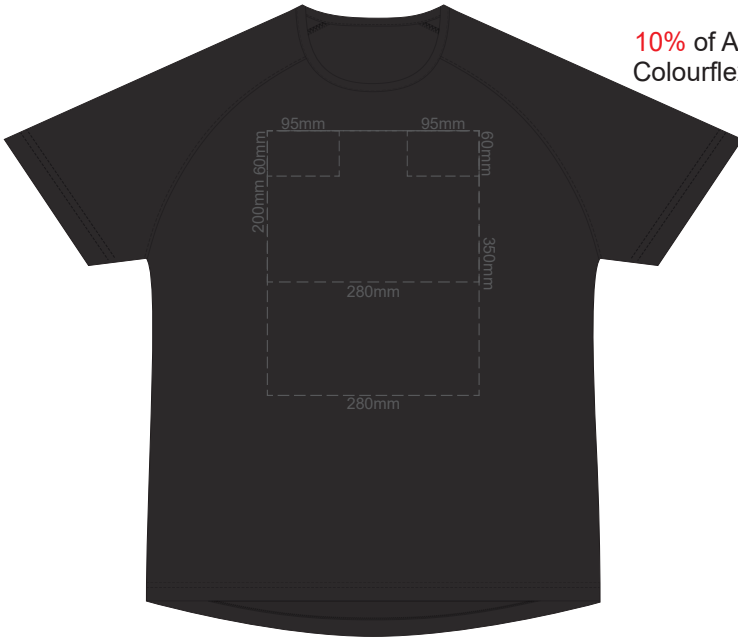

10% of Actual Size  
Screen Print

10% of Actual Size  
Screen Print

**MEN'S XL  
LEFT SLEEVE**

**MEN'S XL  
RIGHT SLEEVE**

**MEN'S 2XL  
LEFT SLEEVE**

**MEN'S 2XL  
RIGHT SLEEVE**

**MEN'S 3XL  
LEFT SLEEVE**

**MEN'S 3XL  
RIGHT SLEEVE**

**MEN'S 4XL  
LEFT SLEEVE**

**MEN'S 4XL  
RIGHT SLEEVE**

10% of Actual Size  
Colourflex Transfer

**FRONT MEN'S EXTRA SMALL**

**BACK MEN'S EXTRA SMALL**

10% of Actual Size  
Colourflex Transfer

**FRONT MEN'S SMALL**

**BACK MEN'S SMALL**

10% of Actual Size  
Colourflex Transfer

**FRONT MEN'S MEDIUM**

**BACK MEN'S MEDIUM**

10% of Actual Size  
Colourflex Transfer

FRONT MEN'S LARGE

BACK MEN'S LARGE

10% of Actual Size  
Colourflex Transfer

FRONT MEN'S XL

BACK MEN'S XL

10% of Actual Size  
Colourflex Transfer

FRONT MEN'S 2XL

BACK MEN'S 2XL

10% of Actual Size  
Colourflex Transfer

FRONT MEN'S 3XL