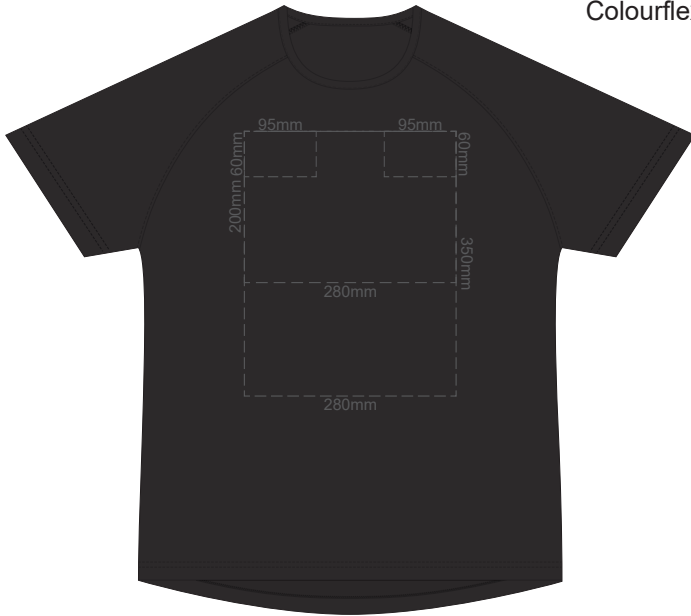

10% of Actual Size  
Screen Print

10% of Actual Size  
Screen Print

**MEN'S XL  
LEFT SLEEVE**

**MEN'S XL  
RIGHT SLEEVE**

**MEN'S 2XL  
LEFT SLEEVE**

**MEN'S 2XL  
RIGHT SLEEVE**

**MEN'S 3XL  
LEFT SLEEVE**

**MEN'S 3XL  
RIGHT SLEEVE**

**MEN'S 4XL  
LEFT SLEEVE**

**MEN'S 4XL  
RIGHT SLEEVE**

10% of Actual Size  
Colourflex Transfer

**FRONT MEN'S EXTRA SMALL**

**BACK MEN'S EXTRA SMALL**

10% of Actual Size  
Colourflex Transfer

**FRONT MEN'S SMALL**

**BACK MEN'S SMALL**

10% of Actual Size  
Colourflex Transfer

**FRONT MEN'S MEDIUM**

**BACK MEN'S MEDIUM**

10% of Actual Size  
Colourflex Transfer

FRONT MEN'S LARGE

BACK MEN'S LARGE

10% of Actual Size  
Colourflex Transfer

FRONT MEN'S XL

BACK MEN'S XL

10% of Actual Size  
Colourflex Transfer

FRONT MEN'S 2XL

BACK MEN'S 2XL

10% of Actual Size  
Colourflex Transfer

FRONT MEN'S 3XL