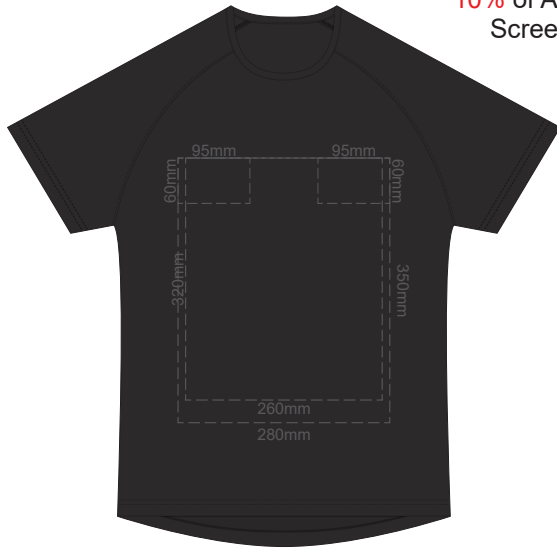

10% of Actual Size  
Screen Print

**FRONT MEN'S EXTRA SMALL**

**BACK MEN'S EXTRA SMALL**

10% of Actual Size  
Screen Print

**FRONT MEN'S SMALL**

**BACK MEN'S SMALL**

10% of Actual Size  
Screen Print

**FRONT MEN'S MEDIUM**

**BACK MEN'S MEDIUM**

10% of Actual Size  
Screen Print

**FRONT MEN'S LARGE**

**BACK MEN'S LARGE**

10% of Actual Size  
Screen Print

**FRONT MEN'S XL**

**BACK MEN'S XL**

10% of Actual Size  
Screen Print

**FRONT MEN'S 2XL**

**BACK MEN'S 2XL**

10% of Actual Size  
Screen Print

FRONT MEN'S 3XL

BACK MEN'S 3XL

10% of Actual Size  
Screen Print

FRONT MEN'S 4XL

BACK MEN'S 4XL

10% of Actual Size  
Screen Print

10% of Actual Size  
Screen Print

10% of Actual Size  
Screen Print

10% of Actual Size  
Screen Print

**MEN'S XS  
LEFT SLEEVE**

**MEN'S XS  
RIGHT SLEEVE**

**MEN'S SMALL  
LEFT SLEEVE**