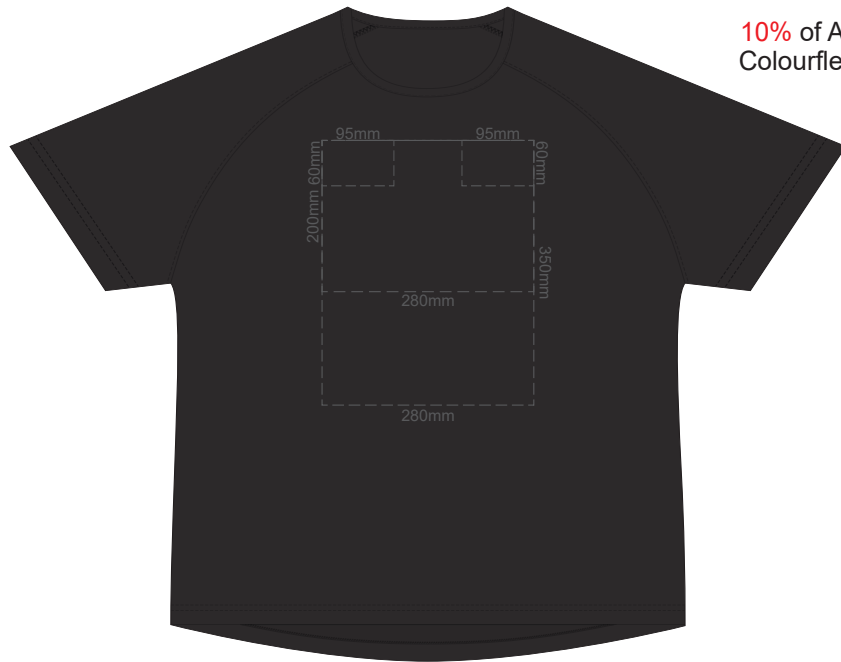

**MEN'S 3XL  
RIGHT SLEEVE**

**MEN'S 4XL  
LEFT SLEEVE**

**MEN'S 4XL  
RIGHT SLEEVE**

10% of Actual Size  
Colourflex Transfer

**FRONT MEN'S EXTRA SMALL**

**BACK MEN'S EXTRA SMALL**

10% of Actual Size  
Colourflex Transfer

**FRONT MEN'S SMALL**

**BACK MEN'S SMALL**

10% of Actual Size  
Colourflex Transfer

**FRONT MEN'S MEDIUM**

**BACK MEN'S MEDIUM**

10% of Actual Size  
Colourflex Transfer

FRONT MEN'S LARGE

BACK MEN'S LARGE

10% of Actual Size  
Colourflex Transfer

FRONT MEN'S XL

BACK MEN'S XL

10% of Actual Size  
Colourflex Transfer

FRONT MEN'S 2XL

BACK MEN'S 2XL

10% of Actual Size  
Colourflex Transfer

FRONT MEN'S 3XL

BACK MEN'S 3XL

10% of Actual Size  
Colourflex Transfer

FRONT MEN'S 4XL

BACK MEN'S 4XL

10% of Actual Size  
Colourflex Transfer

MEN'S XS  
LEFT SLEEVE

MEN'S XS  
RIGHT SLEEVE

10% of Actual Size  
Colourflex Transfer