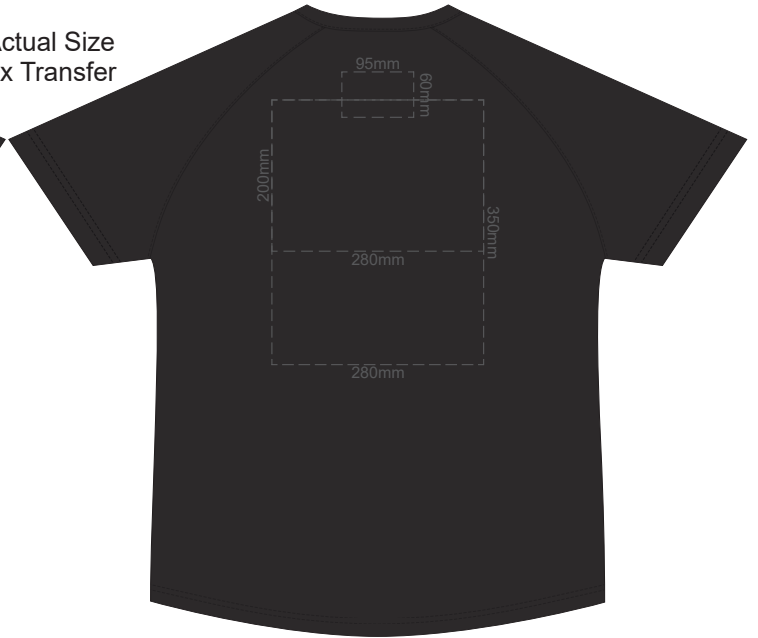

10% of Actual Size  
Screen Print

10% of Actual Size  
Screen Print

**MEN'S XL  
LEFT SLEEVE**

**MEN'S XL  
RIGHT SLEEVE**

**MEN'S 2XL  
LEFT SLEEVE**

**MEN'S 2XL  
RIGHT SLEEVE**

**MEN'S 3XL  
LEFT SLEEVE**

**MEN'S 3XL  
RIGHT SLEEVE**

**MEN'S 4XL  
LEFT SLEEVE**

**MEN'S 4XL  
RIGHT SLEEVE**

10% of Actual Size  
Colourflex Transfer

**FRONT MEN'S EXTRA SMALL**

**BACK MEN'S EXTRA SMALL**

10% of Actual Size  
Colourflex Transfer

**FRONT MEN'S SMALL**

**BACK MEN'S SMALL**

10% of Actual Size  
Colourflex Transfer

**FRONT MEN'S MEDIUM**

**BACK MEN'S MEDIUM**

10% of Actual Size  
Colourflex Transfer

FRONT MEN'S LARGE

BACK MEN'S LARGE

10% of Actual Size  
Colourflex Transfer

FRONT MEN'S XL

BACK MEN'S XL

10% of Actual Size  
Colourflex Transfer

FRONT MEN'S 2XL

BACK MEN'S 2XL

10% of Actual Size  
Colourflex Transfer

FRONT MEN'S 3XL