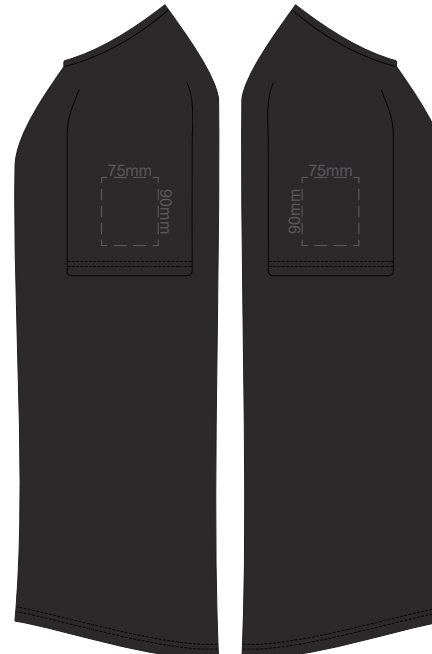

**MEN'S 3XL
LEFT SLEEVE**

**MEN'S 3XL
RIGHT SLEEVE**