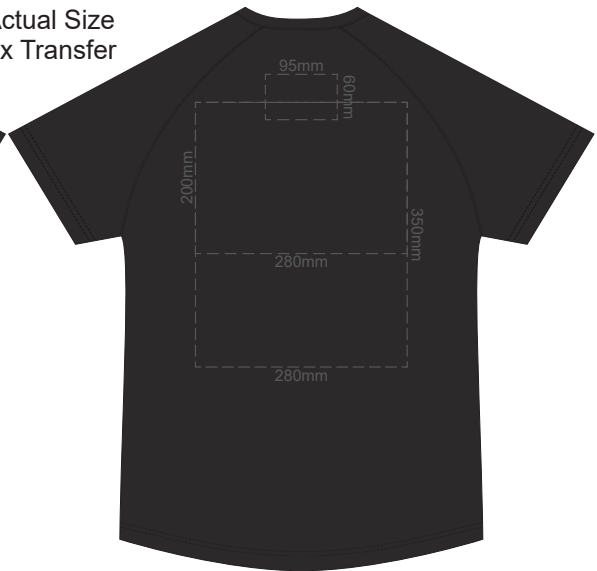

**MEN'S SMALL  
RIGHT SLEEVE**

**MEN'S MEDIUM  
LEFT SLEEVE**

**MEN'S MEDIUM  
RIGHT SLEEVE**

**MEN'S LARGE  
LEFT SLEEVE**

**MEN'S LARGE  
RIGHT SLEEVE**

10% of Actual Size  
Screen Print

10% of Actual Size  
Screen Print

10% of Actual Size  
Screen Print

10% of Actual Size  
Screen Print

**MEN'S XL  
LEFT SLEEVE**

**MEN'S XL  
RIGHT SLEEVE**

**MEN'S 2XL  
LEFT SLEEVE**

**MEN'S 2XL  
RIGHT SLEEVE**

**MEN'S 3XL  
LEFT SLEEVE**

**MEN'S 3XL  
RIGHT SLEEVE**

**MEN'S 4XL  
LEFT SLEEVE**

**MEN'S 4XL  
RIGHT SLEEVE**

10% of Actual Size  
Colourflex Transfer

**FRONT MEN'S EXTRA SMALL**

**BACK MEN'S EXTRA SMALL**

10% of Actual Size  
Colourflex Transfer

**FRONT MEN'S SMALL**

**BACK MEN'S SMALL**

10% of Actual Size  
Colourflex Transfer

**FRONT MEN'S MEDIUM**

**BACK MEN'S MEDIUM**

10% of Actual Size  
Colourflex Transfer

FRONT MEN'S LARGE

BACK MEN'S LARGE