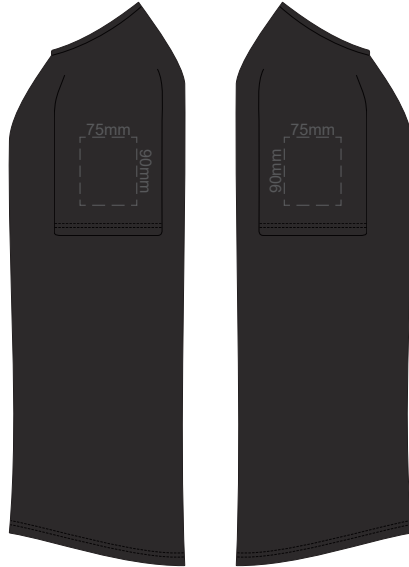

10% of Actual Size  
Colourflex Transfer

FRONT MEN'S XL

BACK MEN'S XL

10% of Actual Size  
Colourflex Transfer

FRONT MEN'S 2XL

BACK MEN'S 2XL

10% of Actual Size  
Colourflex Transfer

FRONT MEN'S 3XL

BACK MEN'S 3XL

10% of Actual Size  
Colourflex Transfer

FRONT MEN'S 4XL

BACK MEN'S 4XL

10% of Actual Size  
Colourflex Transfer

MEN'S XS  
LEFT SLEEVE

MEN'S XS  
RIGHT SLEEVE

10% of Actual Size  
Colourflex Transfer

MEN'S SMALL  
LEFT SLEEVE

MEN'S SMALL  
RIGHT SLEEVE

10% of Actual Size  
Colourflex Transfer

MEN'S MEDIUM  
LEFT SLEEVE

MEN'S MEDIUM  
RIGHT SLEEVE

10% of Actual Size  
Colourflex Transfer

MEN'S LARGE  
LEFT SLEEVE

MEN'S LARGE  
RIGHT SLEEVE

10% of Actual Size  
Colourflex Transfer

MEN'S XL  
LEFT SLEEVE

MEN'S XL  
RIGHT SLEEVE

10% of Actual Size  
Colourflex Transfer

MEN'S 2XL  
LEFT SLEEVE

MEN'S 2XL  
RIGHT SLEEVE

10% of Actual Size  
Colourflex Transfer