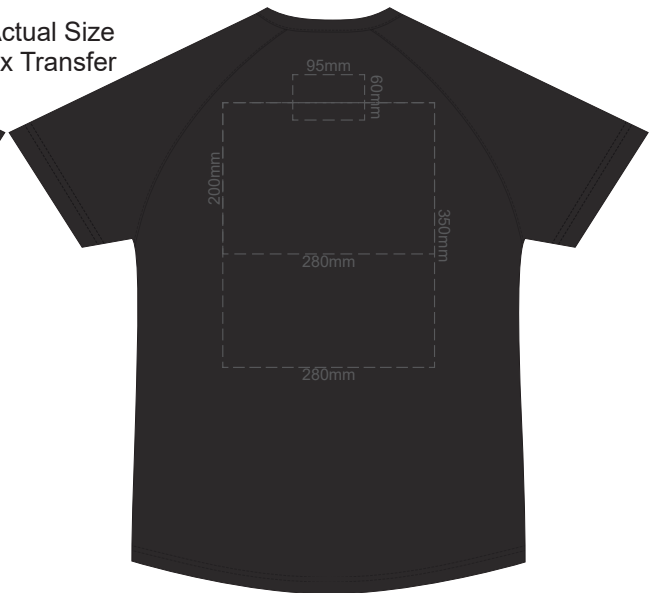

10% of Actual Size  
Screen Print

10% of Actual Size  
Screen Print

**MEN'S XL  
LEFT SLEEVE**

**MEN'S XL  
RIGHT SLEEVE**

**MEN'S 2XL  
LEFT SLEEVE**

**MEN'S 2XL  
RIGHT SLEEVE**

**MEN'S 3XL  
LEFT SLEEVE**

**MEN'S 3XL  
RIGHT SLEEVE**

**MEN'S 4XL  
LEFT SLEEVE**

**MEN'S 4XL  
RIGHT SLEEVE**

10% of Actual Size  
Colourflex Transfer

**FRONT MEN'S EXTRA SMALL**

**BACK MEN'S EXTRA SMALL**

10% of Actual Size  
Colourflex Transfer

**FRONT MEN'S SMALL**

**BACK MEN'S SMALL**

10% of Actual Size  
Colourflex Transfer

**FRONT MEN'S MEDIUM**

**BACK MEN'S MEDIUM**

10% of Actual Size  
Colourflex Transfer

FRONT MEN'S LARGE

BACK MEN'S LARGE

10% of Actual Size  
Colourflex Transfer

FRONT MEN'S XL

BACK MEN'S XL

10% of Actual Size  
Colourflex Transfer

FRONT MEN'S 2XL

BACK MEN'S 2XL

10% of Actual Size  
Colourflex Transfer

FRONT MEN'S 3XL