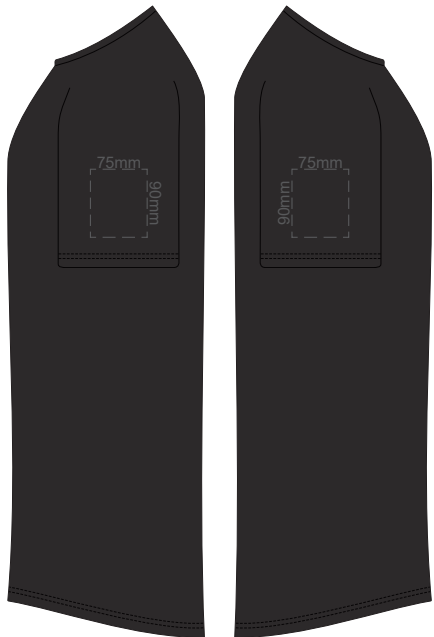

MEN'S XL
LEFT SLEEVE

MEN'S XL
RIGHT SLEEVE

10% of Actual Size
Colourflex Transfer