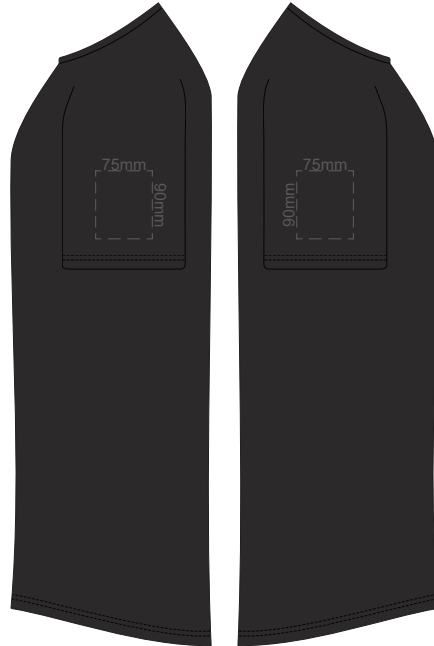

MEN'S 2XL
LEFT SLEEVE

MEN'S 2XL
RIGHT SLEEVE

10% of Actual Size
Colourflex Transfer