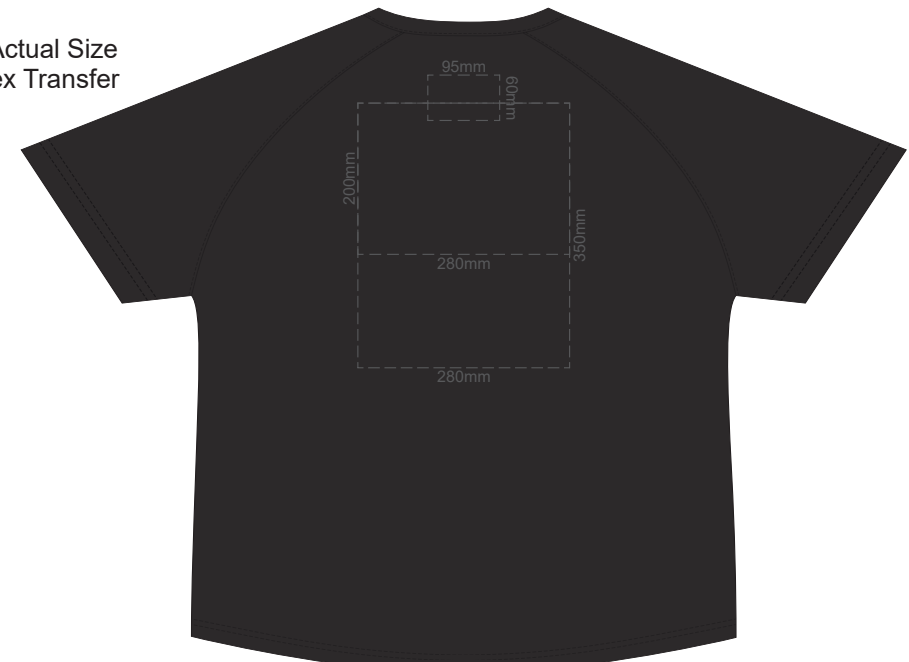

**FRONT MEN'S SMALL**

**BACK MEN'S SMALL**

10% of Actual Size  
Colourflex Transfer

**FRONT MEN'S MEDIUM**

**BACK MEN'S MEDIUM**

10% of Actual Size  
Colourflex Transfer

FRONT MEN'S LARGE

BACK MEN'S LARGE

10% of Actual Size  
Colourflex Transfer

FRONT MEN'S XL

BACK MEN'S XL

10% of Actual Size  
Colourflex Transfer

FRONT MEN'S 2XL

BACK MEN'S 2XL

10% of Actual Size  
Colourflex Transfer

FRONT MEN'S 3XL

BACK MEN'S 3XL

10% of Actual Size  
Colourflex Transfer

FRONT MEN'S 4XL

BACK MEN'S 4XL

10% of Actual Size  
Colourflex Transfer

MEN'S XS  
LEFT SLEEVE

MEN'S XS  
RIGHT SLEEVE

10% of Actual Size  
Colourflex Transfer

MEN'S SMALL  
LEFT SLEEVE

MEN'S SMALL  
RIGHT SLEEVE

10% of Actual Size  
Colourflex Transfer

MEN'S MEDIUM  
LEFT SLEEVE

MEN'S MEDIUM  
RIGHT SLEEVE

10% of Actual Size  
Colourflex Transfer

MEN'S LARGE  
LEFT SLEEVE