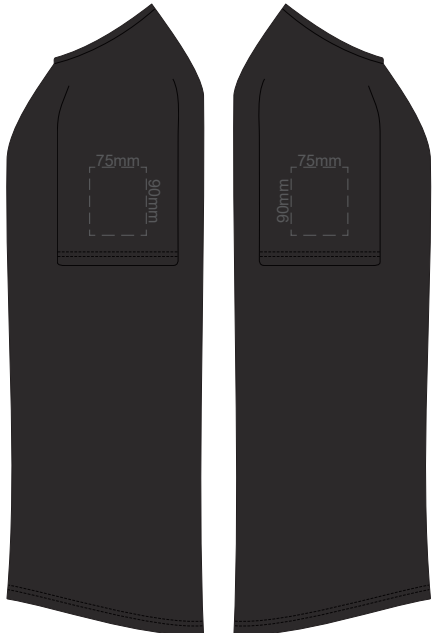

**MEN'S XL
LEFT SLEEVE**

**MEN'S XL
RIGHT SLEEVE**