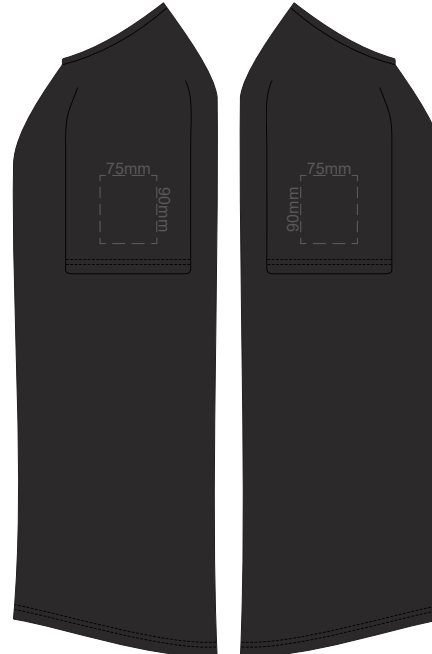

MEN'S 3XL
LEFT SLEEVE

MEN'S 3XL
RIGHT SLEEVE

10% of Actual Size
Colourflex Transfer