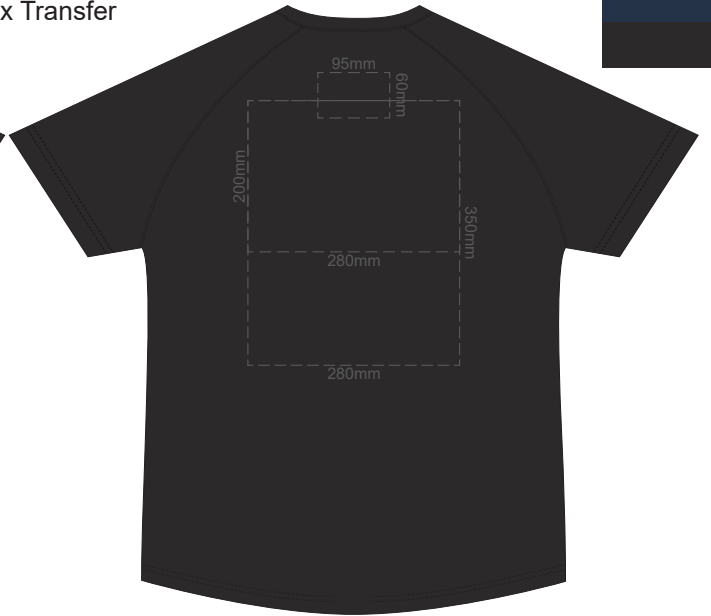

10% of Actual Size  
Screen Print

10% of Actual Size  
Screen Print

**MEN'S XL  
LEFT SLEEVE**

**MEN'S XL  
RIGHT SLEEVE**

**MEN'S 2XL  
LEFT SLEEVE**

**MEN'S 2XL  
RIGHT SLEEVE**

**MEN'S 3XL  
LEFT SLEEVE**

**MEN'S 3XL  
RIGHT SLEEVE**

**MEN'S 4XL  
LEFT SLEEVE**

**MEN'S 4XL  
RIGHT SLEEVE**

10% of Actual Size  
Colourflex Transfer

**FRONT MEN'S EXTRA SMALL**

**BACK MEN'S EXTRA SMALL**

10% of Actual Size  
Colourflex Transfer

**FRONT MEN'S SMALL**

**BACK MEN'S SMALL**

10% of Actual Size  
Colourflex Transfer

**FRONT MEN'S MEDIUM**

**BACK MEN'S MEDIUM**

10% of Actual Size  
Colourflex Transfer

FRONT MEN'S LARGE

BACK MEN'S LARGE

10% of Actual Size  
Colourflex Transfer

FRONT MEN'S XL

BACK MEN'S XL

10% of Actual Size  
Colourflex Transfer

FRONT MEN'S 2XL

BACK MEN'S 2XL

10% of Actual Size  
Colourflex Transfer

FRONT MEN'S 3XL