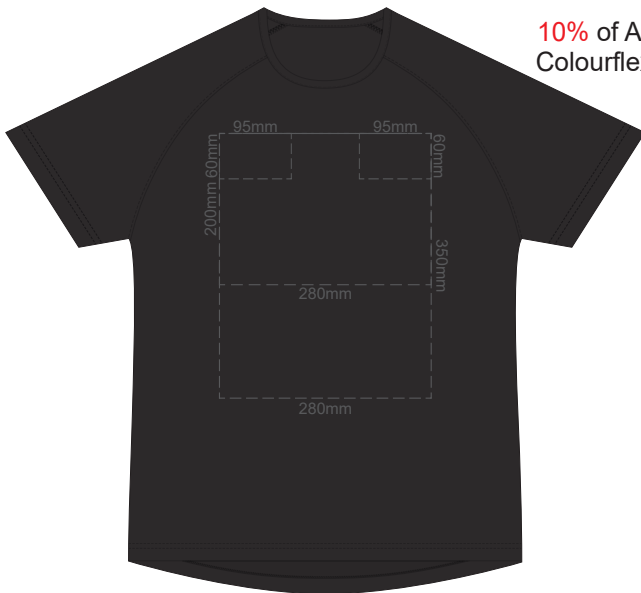

**MEN'S SMALL  
RIGHT SLEEVE**

**MEN'S MEDIUM  
LEFT SLEEVE**

**MEN'S MEDIUM  
RIGHT SLEEVE**

**MEN'S LARGE  
LEFT SLEEVE**

**MEN'S LARGE  
RIGHT SLEEVE**

10% of Actual Size  
Screen Print

10% of Actual Size  
Screen Print

10% of Actual Size  
Screen Print

10% of Actual Size  
Screen Print

**MEN'S XL  
LEFT SLEEVE**

**MEN'S XL  
RIGHT SLEEVE**

**MEN'S 2XL  
LEFT SLEEVE**

**MEN'S 2XL  
RIGHT SLEEVE**

**MEN'S 3XL  
LEFT SLEEVE**

**MEN'S 3XL  
RIGHT SLEEVE**

**MEN'S 4XL  
LEFT SLEEVE**

**MEN'S 4XL  
RIGHT SLEEVE**

10% of Actual Size  
Colourflex Transfer

**FRONT MEN'S EXTRA SMALL**

**BACK MEN'S EXTRA SMALL**

10% of Actual Size  
Colourflex Transfer

**FRONT MEN'S SMALL**

**BACK MEN'S SMALL**

10% of Actual Size  
Colourflex Transfer

**FRONT MEN'S MEDIUM**

**BACK MEN'S MEDIUM**

10% of Actual Size  
Colourflex Transfer

FRONT MEN'S LARGE

BACK MEN'S LARGE