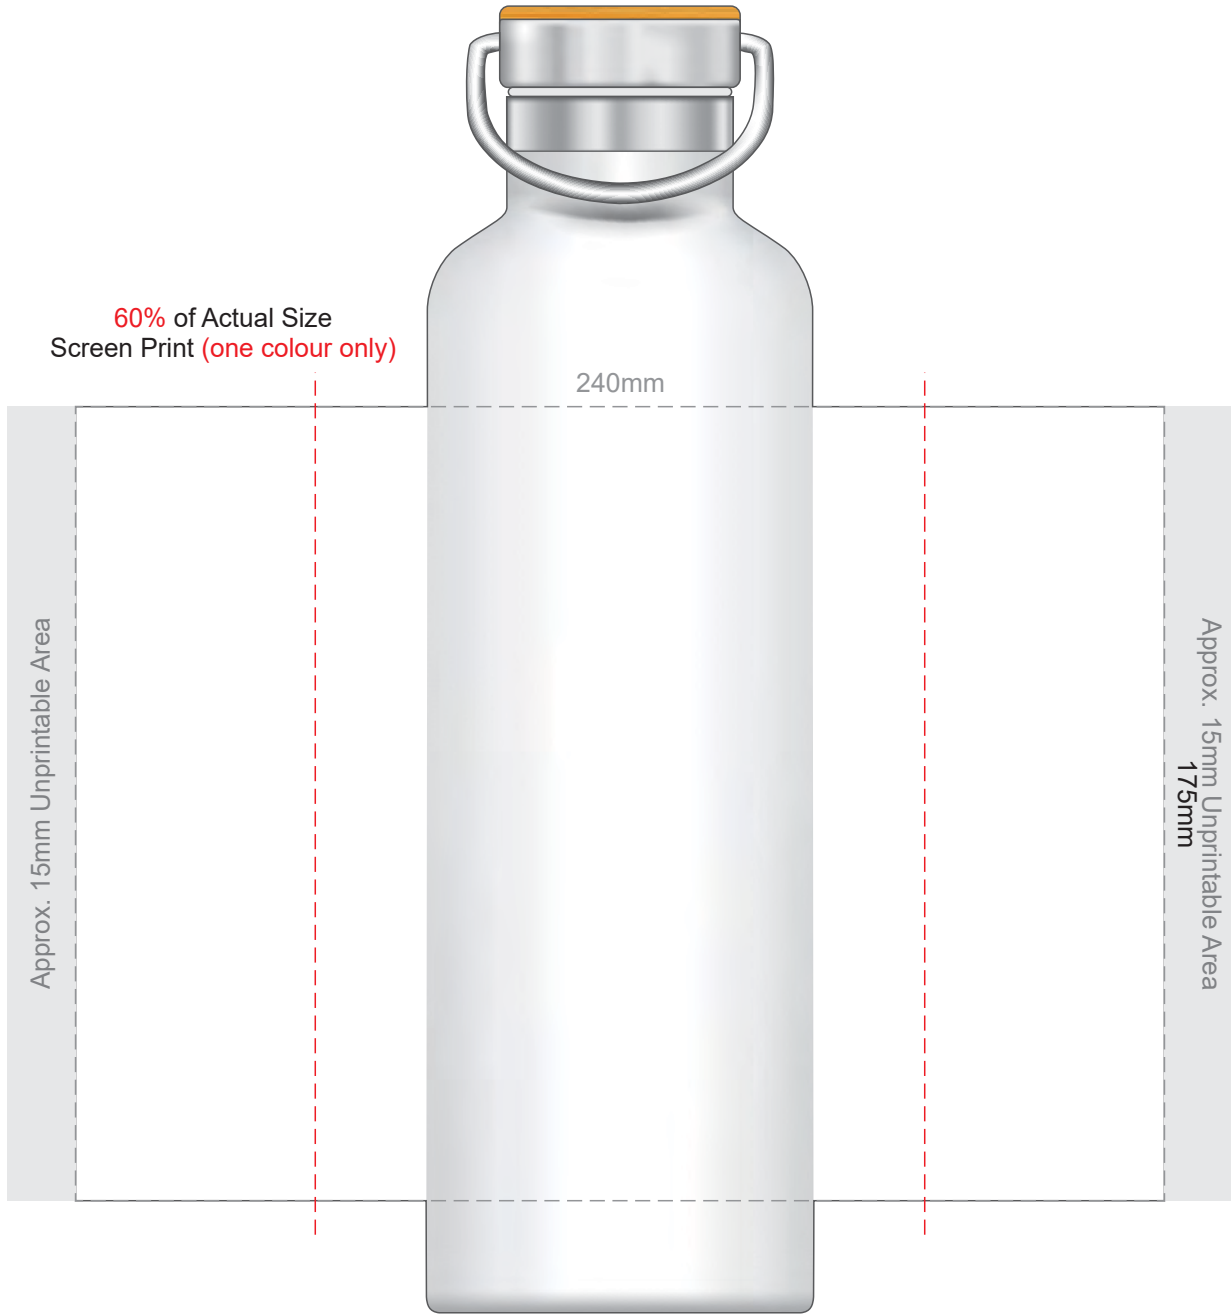

60% of Actual Size
Pad Print

Branding area can be moved **anywhere within the red line.**

60% of Actual Size
Laser Engraving

Branding area can be moved anywhere within the red line.

 Engraves to a
Shiny Steel Finish

60% of Actual Size
Screen Print (one colour only)

240mm

Approx. 15mm Unprintable Area

Approx. 15mm Unprintable Area
175mm

Red Line = Exact opposites of the product
(centre artwork to the red line)

100% of Actual Size
Engraving on Stainless Steel Lid