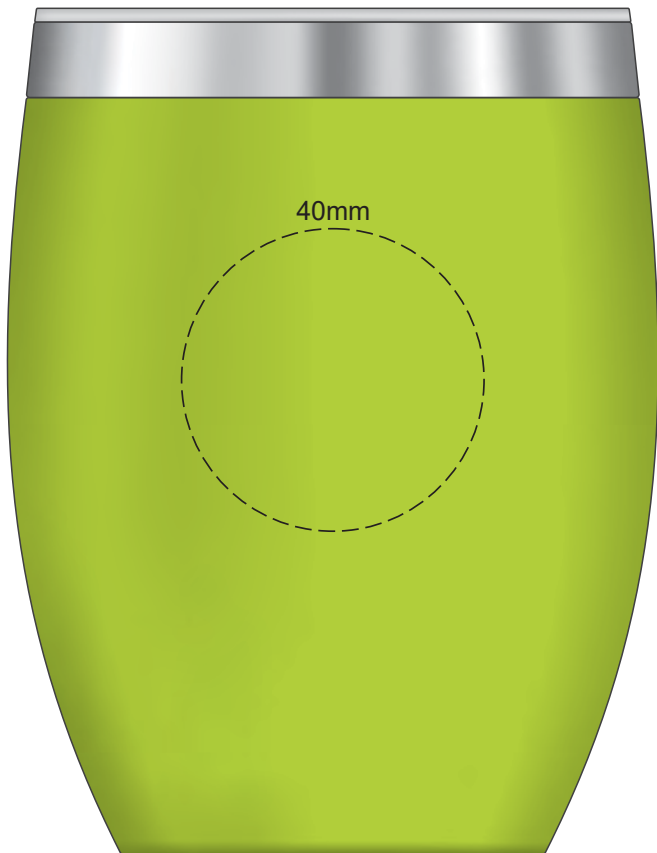

100% of Actual Size  
Pad Print

100% of Actual Size  
Laser Engraving

 Engraves to a Shiny Steel finish