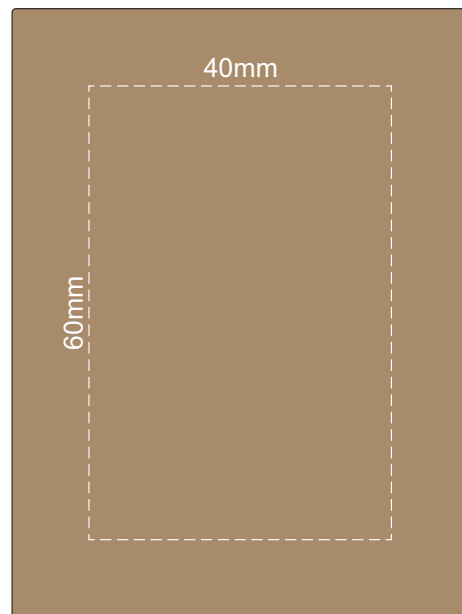

100% of Actual Size
Digital Packaging Print

FRONT

BACK

Artwork will be printed directly onto the product via CMYK printing (no white), colours will not be vibrant due to white ink not being available for this process.