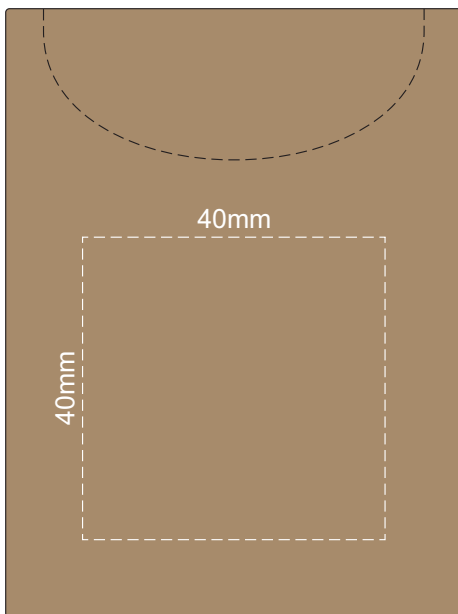

100% of Actual Size
Digital Packaging Print

FRONT

BACK

Artwork will be printed directly onto the product via CMYK printing (no white), colours will not be vibrant due to white ink not being available for this process.