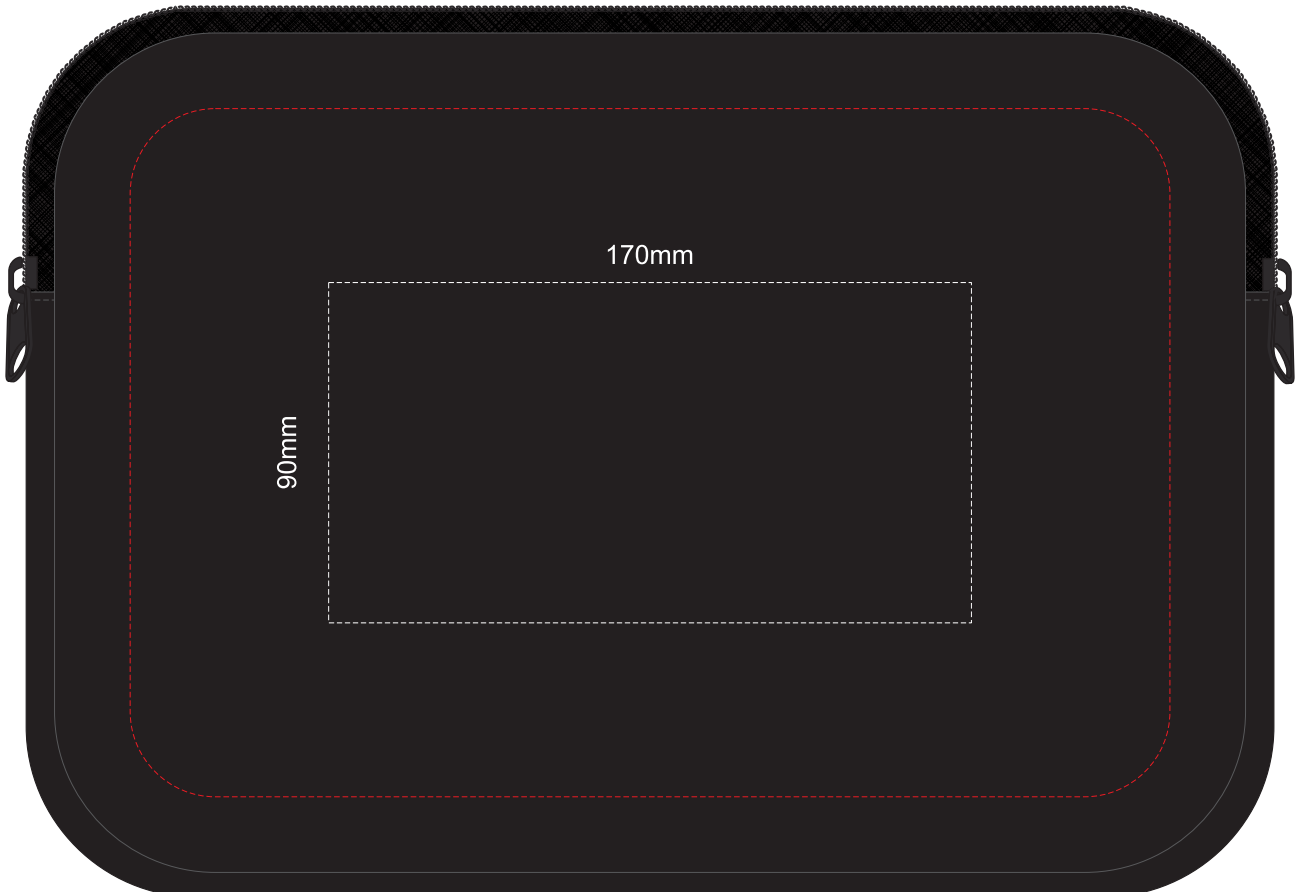

50% of Actual Size  
Screen Print (One Colour)  
Colourflex Transfer

Branding area can be moved **anywhere within the red line.**

SIDE 1

50% of Actual Size  
Screen Print (One Colour)  
Colourflex Transfer

Branding area can be moved **anywhere within the red line.**

SIDE 2