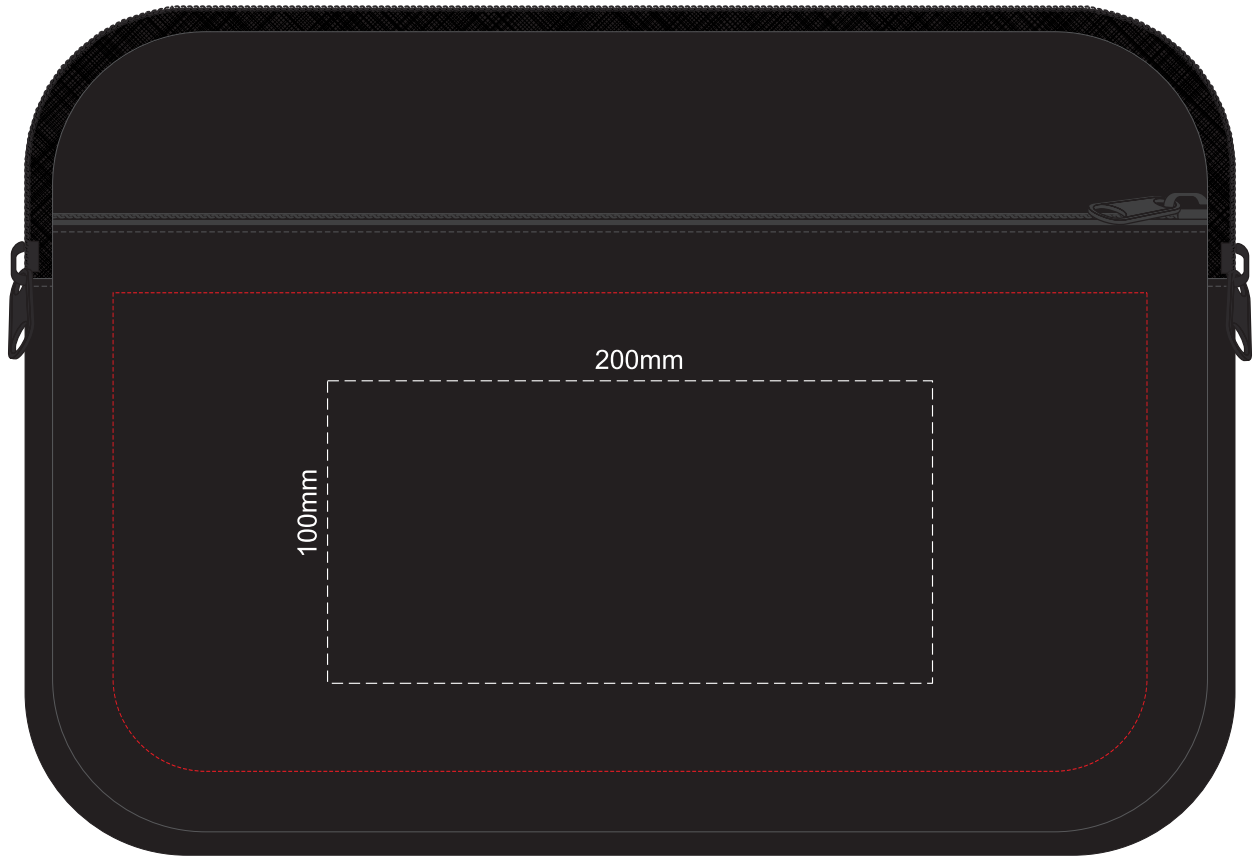

40% of Actual Size  
Screen Print (One Colour)  
Colourflex Transfer

Branding area can be moved **anywhere within the red line.**  
SIDE 1

40% of Actual Size  
Screen Print (One Colour)  
Colourflex Transfer

Branding area can be moved **anywhere within the red line.**  
SIDE 2