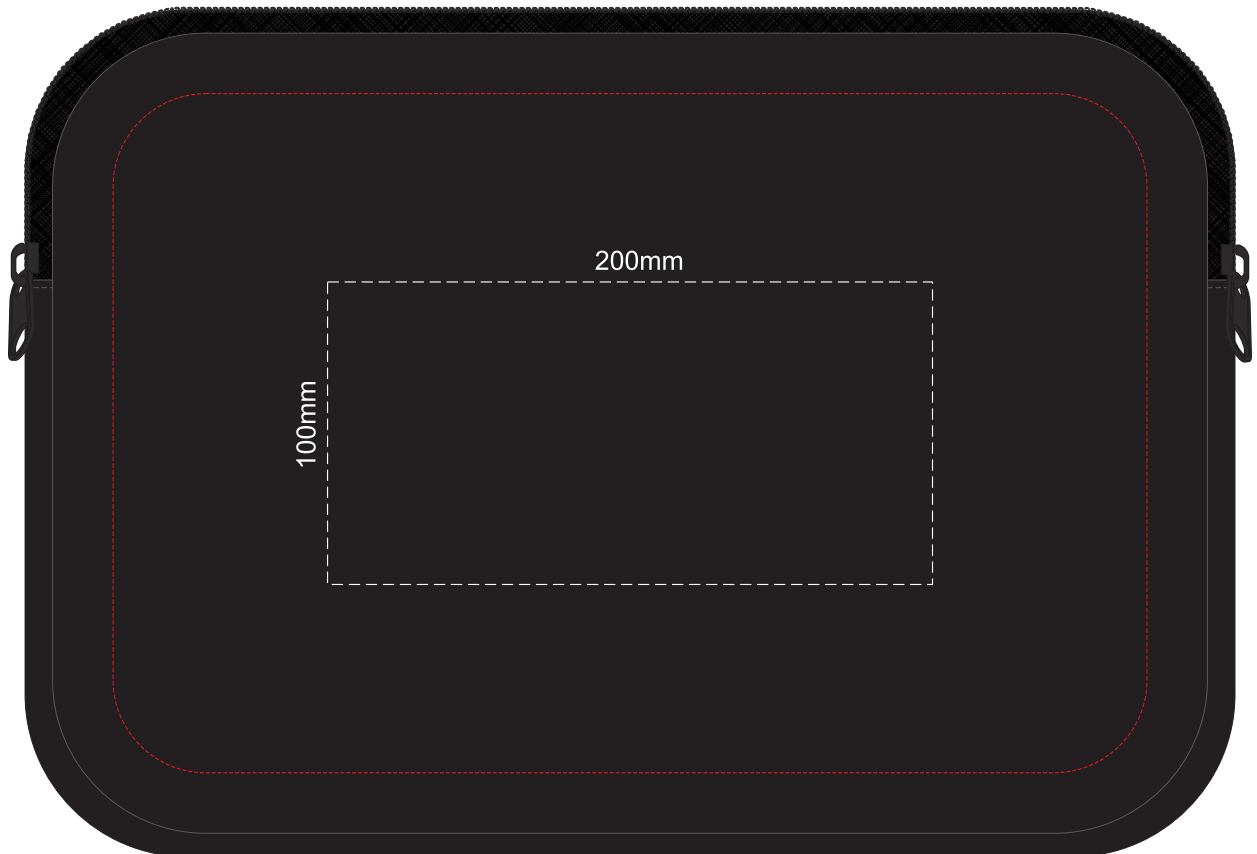

40% of Actual Size  
Screen Print (One Colour)  
Colourflex Transfer

Branding area can be moved **anywhere within the red line.**  
SIDE 1

40% of Actual Size  
Screen Print (One Colour)  
Colourflex Transfer

Branding area can be moved **anywhere within the red line.**  
SIDE 2