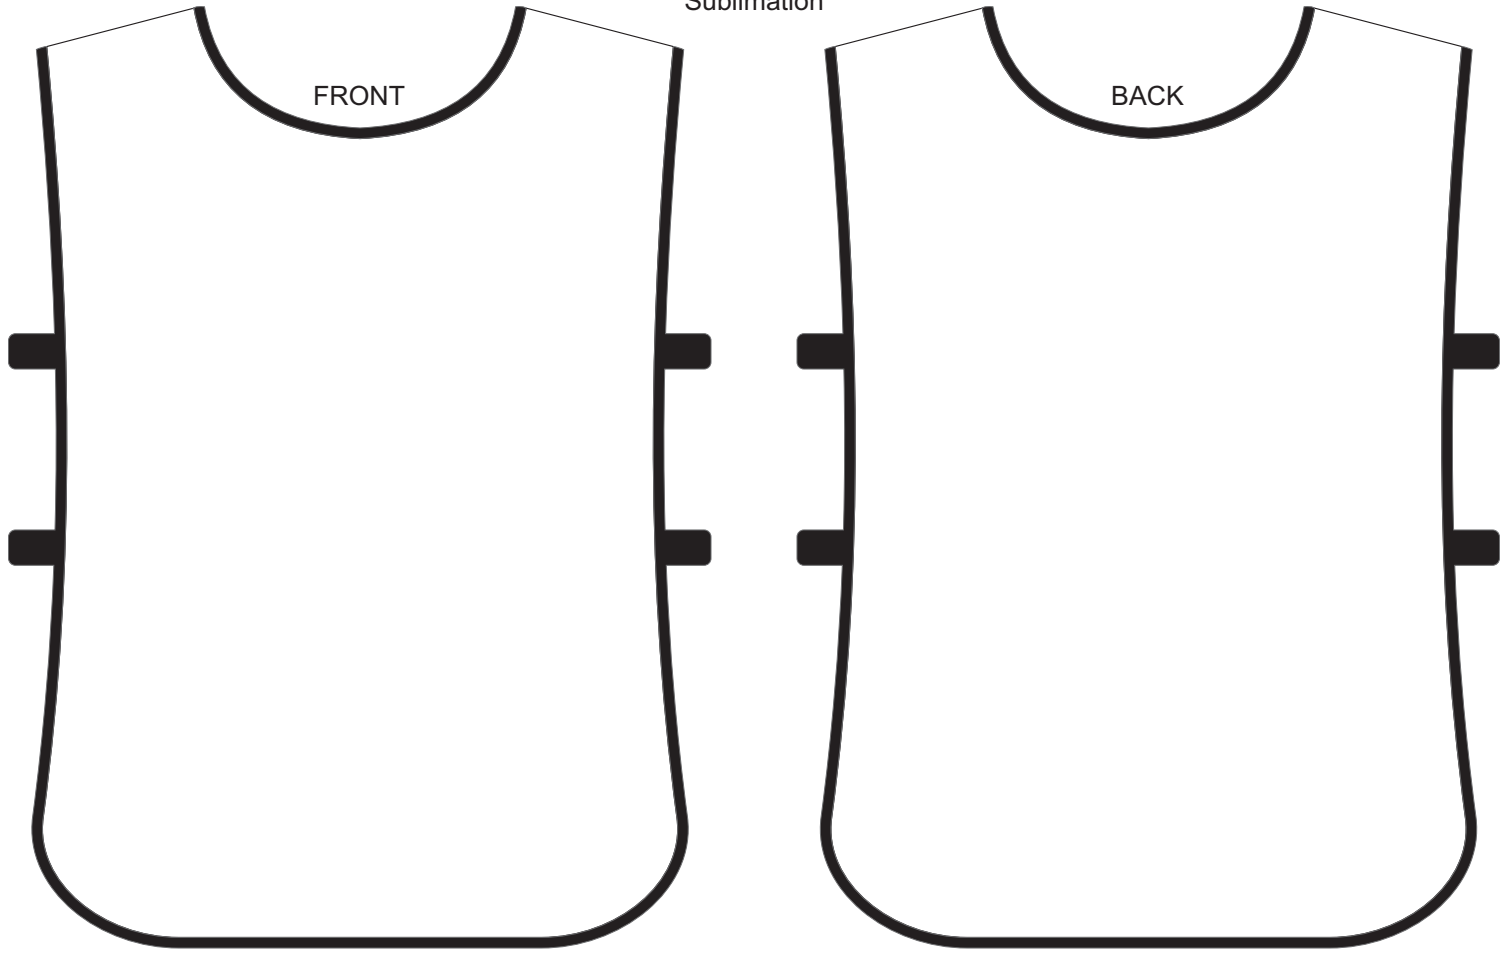

20% of Actual Size
Sublimation

BRANDING SPECIFICATIONS - Custom Training Bib - 123366

The garments comes with a mandatory size label and care label.
Bias tape (trim) can be white or black.
Elastic can be white or black.
We prefer customers to supply PMS colours from the solid coated range to close match for sublimated garments.
Metallic, neon or pastel colours are not available.

100% of Actual Size
Sublimation custom tag

Dotted line = Stitch line

BRANDING SPECIFICATIONS - Custom Training Bib - 123366

Default is to have no tag, please confirm in your order if you require a custom tag (*free of charge*).

Material is 100% polyester satin.

Printing via sublimation, due to the nature of sublimation, artwork particularly fine detail/text may experience minor colour bleed across adjacent design elements.

Metallic, neon or pastel colours are not available.