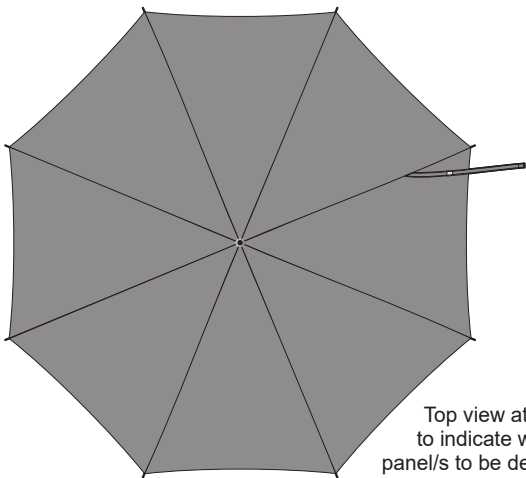

20% of Actual Size
Screen Print (one colour)
Colourflex Transfer

Top view at 5%
to indicate which
panel/s to be decorated.