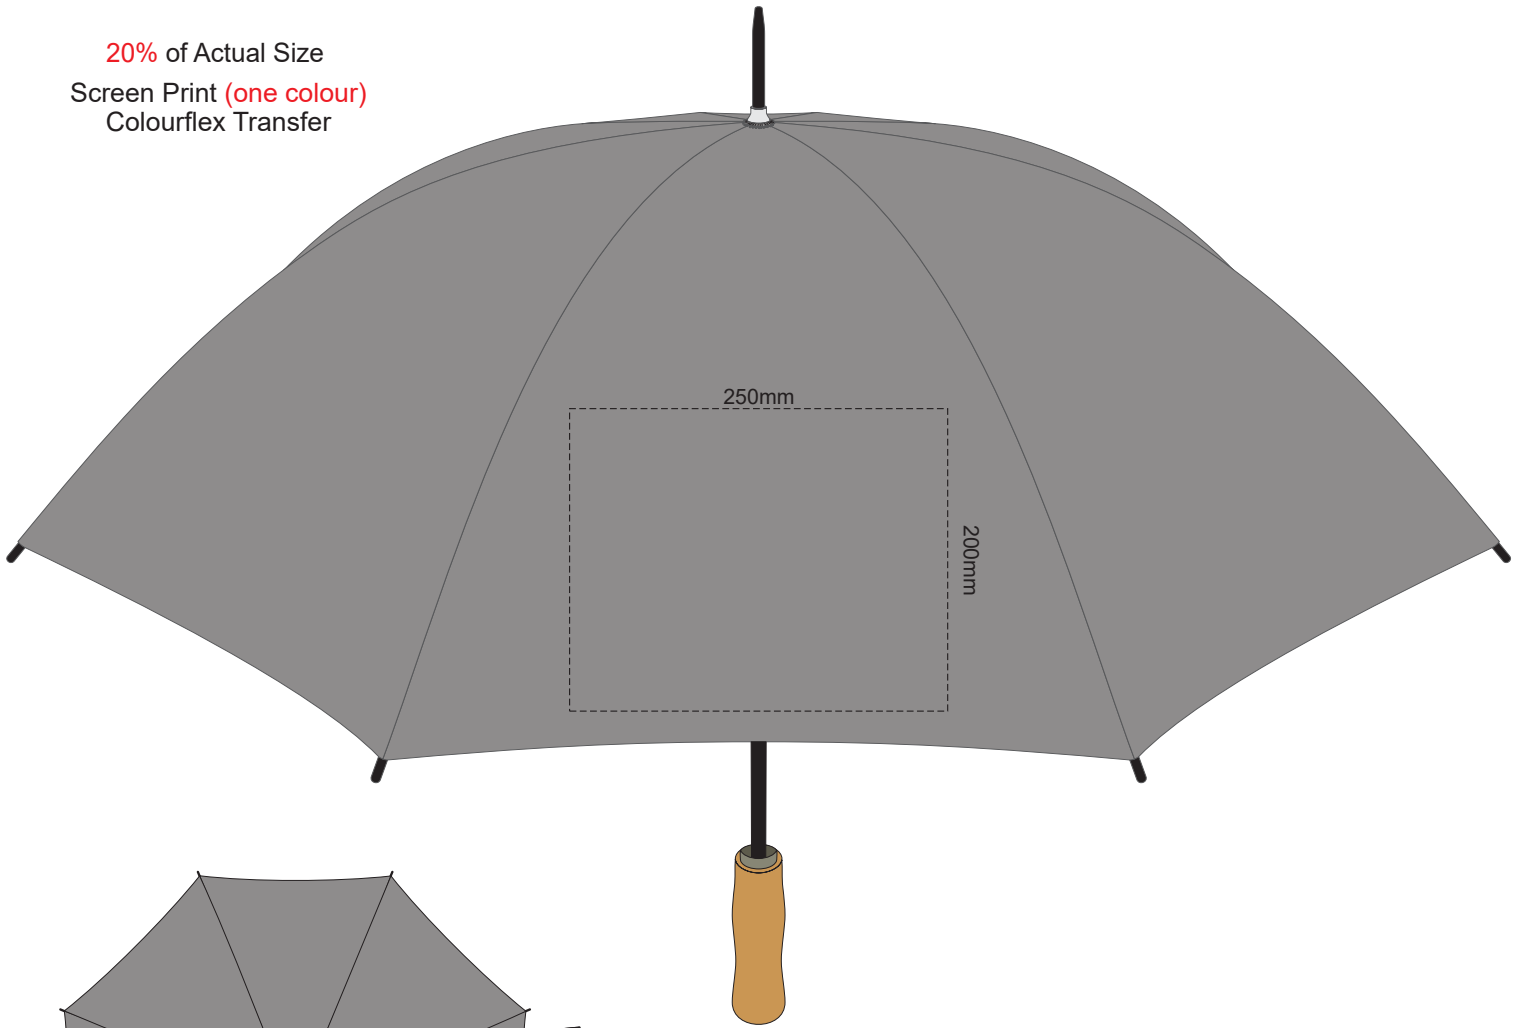

20% of Actual Size
Screen Print (one colour)
Colourflex Transfer

Top view at 5%
to indicate which
panel/s to be decorated.