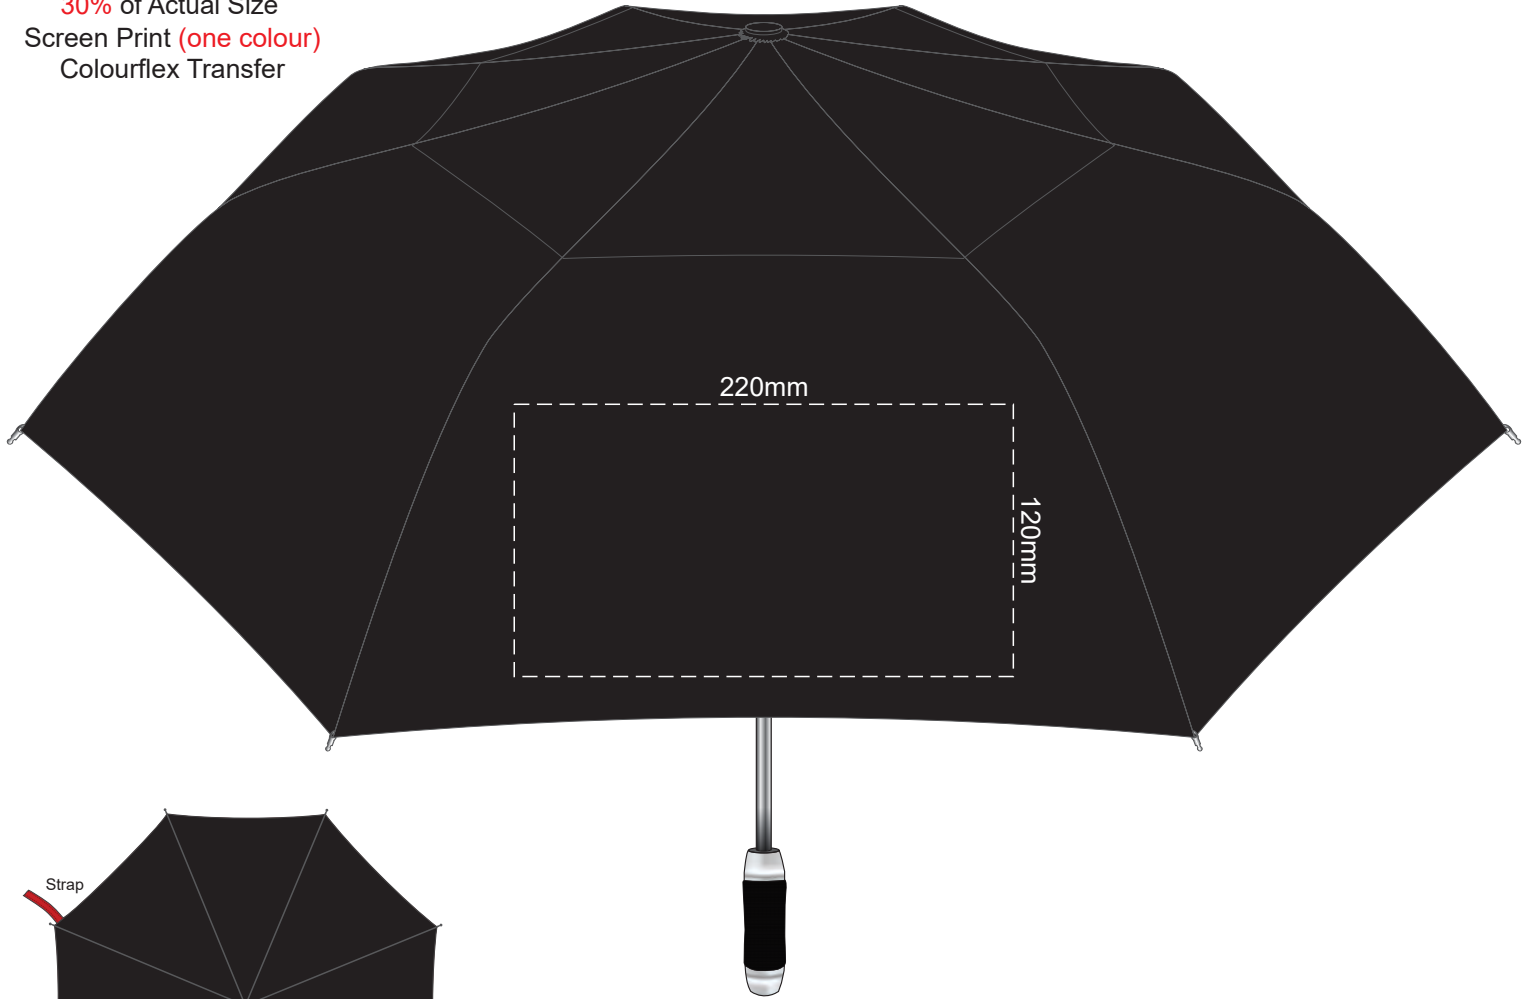

30% of Actual Size  
Screen Print (one colour)  
Colourflex Transfer

Top view at 5%  
to indicate which  
panel/s to be decorated.

All panels are printable.