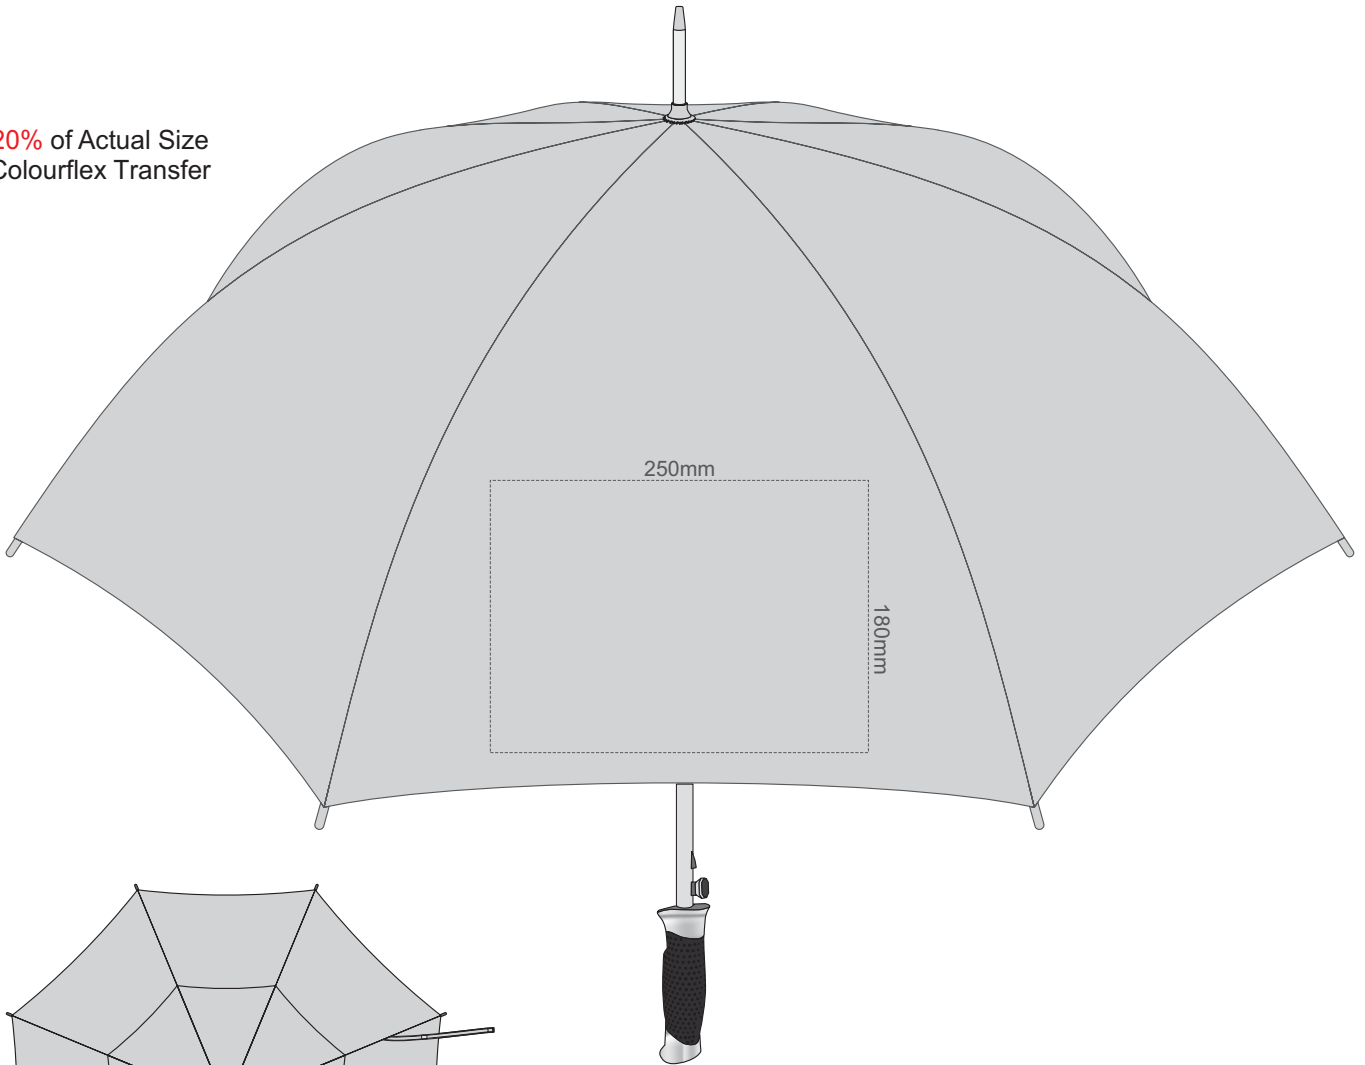

20% of Actual Size
Colourflex Transfer

Top view at 5%
to indicate which
panel/s to be decorated.

All panels are printable.