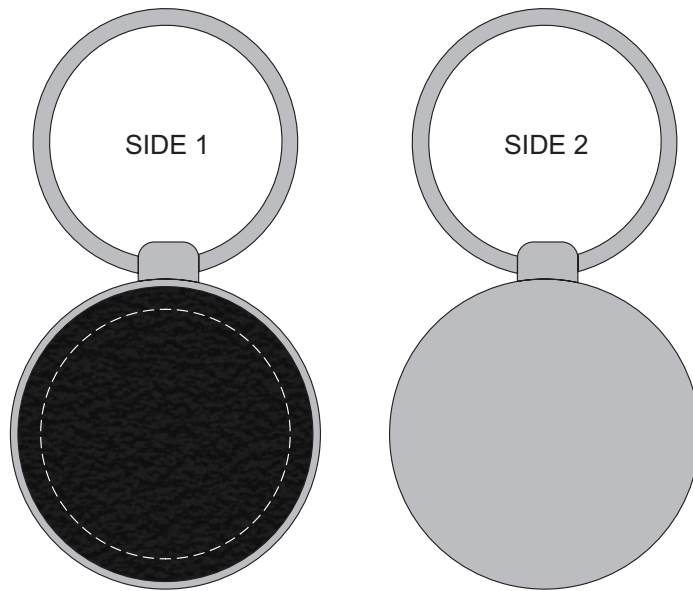

100% of Actual Size  
Laser Engraving

33mm

Engraves to Silver