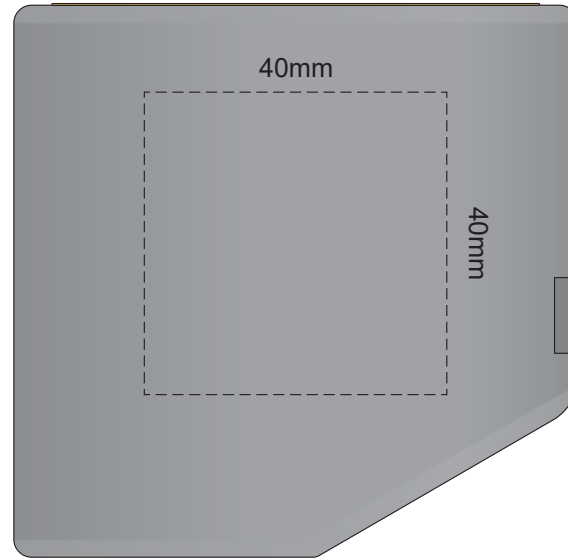

100% of Actual Size
Pad Print

SIDE 1

Top view
of
Print Area

100% of Actual Size
Pad Print

SIDE 2

Top view
of
Print Area

100% of Actual Size
Pad Print

SIDE 3

Top view
of
Print Area

100% of Actual Size
Pad Print

SIDE 4

Top view
of
Print Area

Bluetooth Mini Speaker
Speaker Output Power: 3W
Input : DC 5V/400mA
Battery Capacity : 500mAh