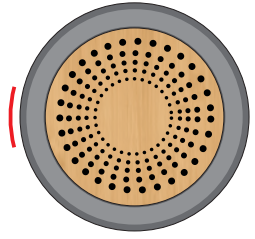

100% of Actual Size
Pad Print

SIDE 1

Top view
of
Print Area

100% of Actual Size
Pad Print

SIDE 2

Top view
of
Print Area

100% of Actual Size
Pad Print

SIDE 3

Top view
of
Print Area

100% of Actual Size
Pad Print

SIDE 4

Top view
of
Print Area

Bluetooth Mini Speaker
Speaker Output Power: 3W
Input : DC 5V/400mA
Battery Capacity : 500mAh