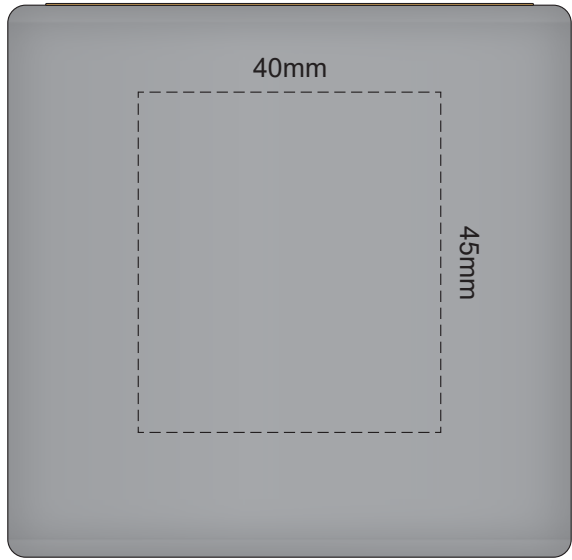

100% of Actual Size
Pad Print

SIDE 1

Top view
of
Print Area

100% of Actual Size
Pad Print

SIDE 2

Top view
of
Print Area

100% of Actual Size
Pad Print

SIDE 3

Top view
of
Print Area

100% of Actual Size
Pad Print

SIDE 4

Top view
of
Print Area

Bluetooth Mini Speaker
Speaker Output Power: 3W
Input : DC 5V/400mA
Battery Capacity : 500mAh