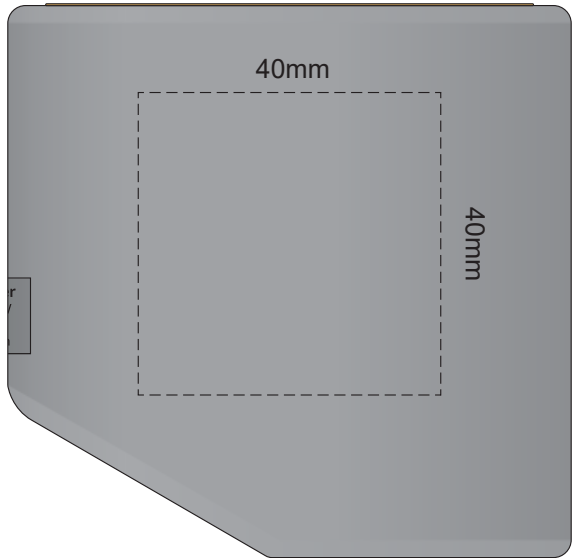

100% of Actual Size
Pad Print

SIDE 1

Top view
of
Print Area

100% of Actual Size
Pad Print

SIDE 2

Top view
of
Print Area

100% of Actual Size
Pad Print

SIDE 3

Top view
of
Print Area

100% of Actual Size
Pad Print

SIDE 4

Top view
of
Print Area

Bluetooth Mini Speaker
Speaker Output Power: 3W
Input : DC 5V/400mA
Battery Capacity : 500mAh