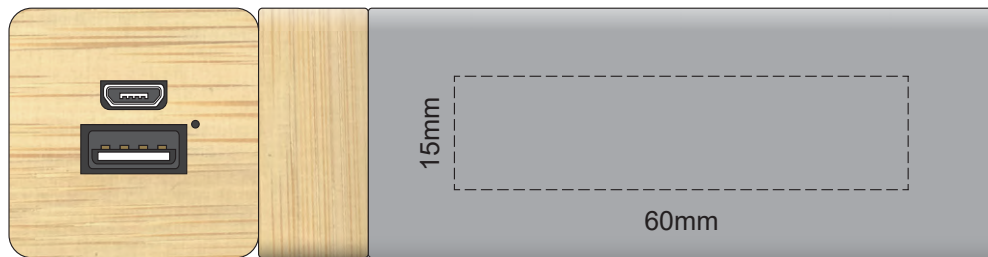

100% of Actual Size
Pad Print

100% of Actual Size
Pad Print

100% of Actual Size
Pad Print

100% of Actual Size
Pad Print

100% of Actual Size
Laser Engraving

This product is a natural material, please allow for varied inconsistencies of the etch colour

 Laser engraves to a natural etch

100% of Actual Size
Laser Engraving

This product is a natural material, please allow for varied inconsistencies of the etch colour

 Laser engraves to a natural etch

100% of Actual Size
Laser Engraving