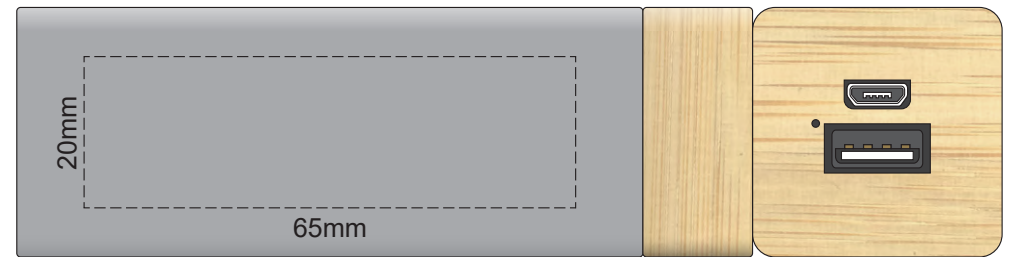

100% of Actual Size
Pad Print

100% of Actual Size
Pad Print

100% of Actual Size
Pad Print

100% of Actual Size
Pad Print

100% of Actual Size
Laser Engraving

This product is a natural material, please allow for varied inconsistencies of the etch colour

 Laser engraves to a natural etch

100% of Actual Size
Laser Engraving

This product is a natural material, please allow for varied inconsistencies of the etch colour

 Laser engraves to a natural etch

100% of Actual Size
Laser Engraving