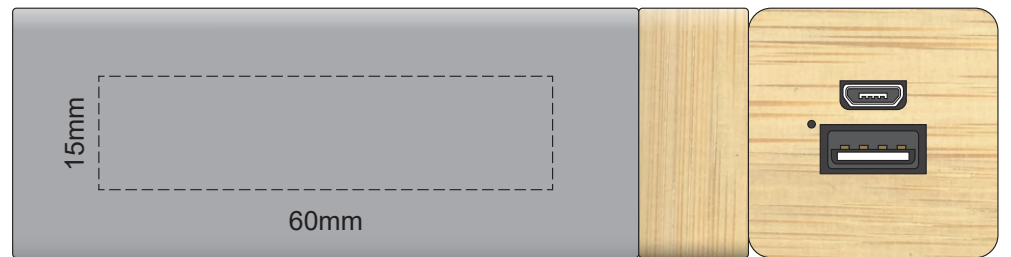

100% of Actual Size
Pad Print

100% of Actual Size
Pad Print

100% of Actual Size
Pad Print

100% of Actual Size
Pad Print

100% of Actual Size
Laser Engraving

This product is a natural material, please allow for varied inconsistencies of the etch colour

 Laser engraves to a natural etch

100% of Actual Size
Laser Engraving

This product is a natural material, please allow for varied inconsistencies of the etch colour

 Laser engraves to a natural etch

100% of Actual Size
Laser Engraving