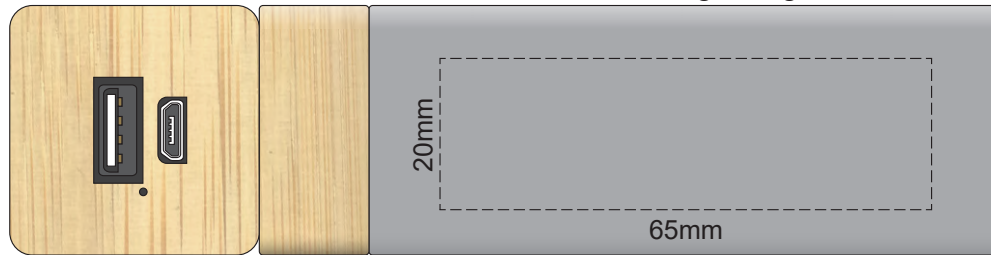

 Laser engraves to a natural etch

100% of Actual Size
Laser Engraving

This product is a natural material, please allow for varied inconsistencies of the etch colour

 Laser engraves to a natural etch

100% of Actual Size
Laser Engraving