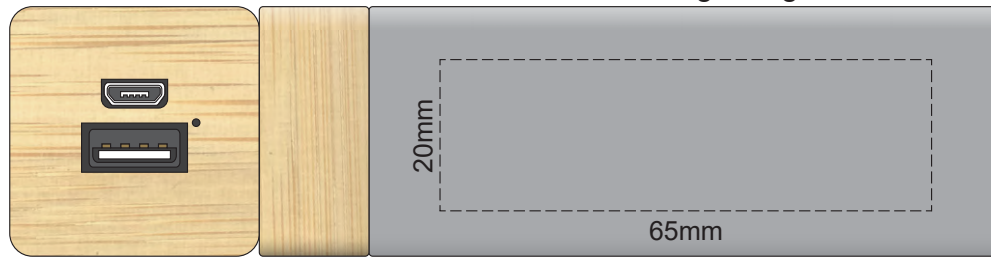

100% of Actual Size
Pad Print

100% of Actual Size
Pad Print

100% of Actual Size
Pad Print

100% of Actual Size
Pad Print

100% of Actual Size
Laser Engraving

This product is a natural material, please allow for varied inconsistencies of the etch colour

 Laser engraves to a natural etch

100% of Actual Size
Laser Engraving

This product is a natural material, please allow for varied inconsistencies of the etch colour

 Laser engraves to a natural etch

100% of Actual Size
Laser Engraving