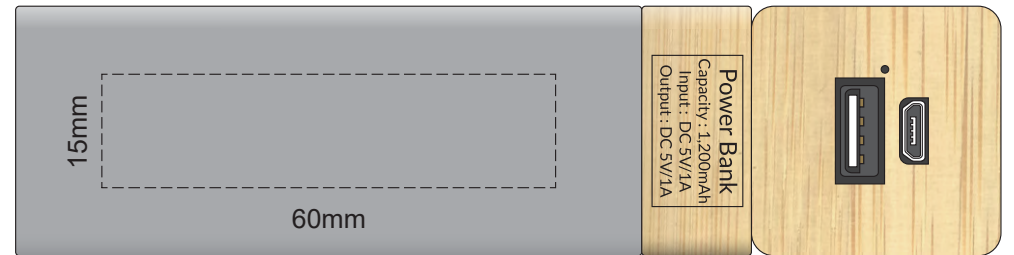

100% of Actual Size
Pad Print

100% of Actual Size
Pad Print

100% of Actual Size
Pad Print

100% of Actual Size
Pad Print

100% of Actual Size
Laser Engraving

This product is a natural material, please allow for varied inconsistencies of the etch colour

 Laser engraves to a natural etch

100% of Actual Size
Laser Engraving

This product is a natural material, please allow for varied inconsistencies of the etch colour

 Laser engraves to a natural etch

100% of Actual Size
Laser Engraving