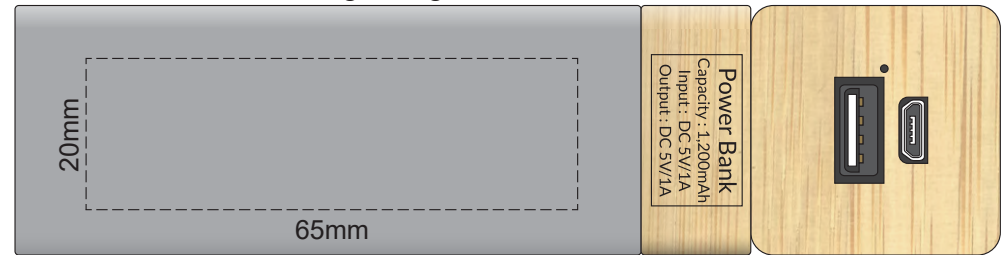

This product is a natural material, please allow for varied inconsistencies of the etch colour

Laser engraves to a natural etch