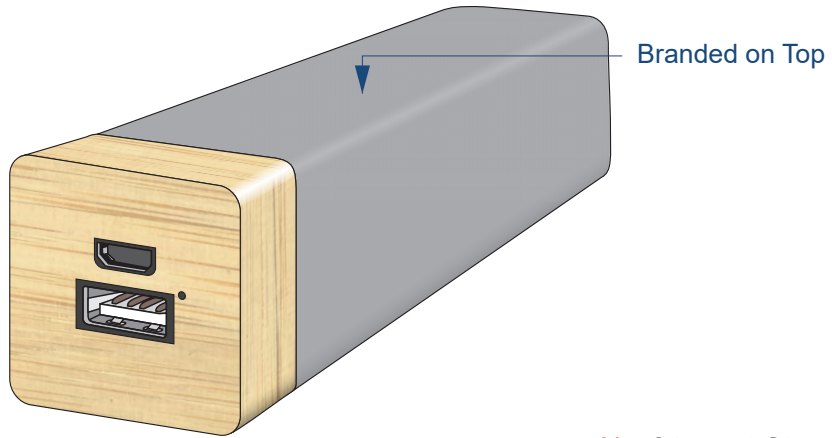

 Laser engraves to a natural etch

100% of Actual Size
Laser Engraving

This product is a natural material, please allow for varied inconsistencies of the etch colour

 Laser engraves to a natural etch

100% of Actual Size
Laser Engraving

This product is a natural material, please allow for varied inconsistencies of the etch colour

 Laser engraves to a natural etch

100% of Actual Size
Laser Engraving

This product is a natural material, please allow for varied inconsistencies of the etch colour