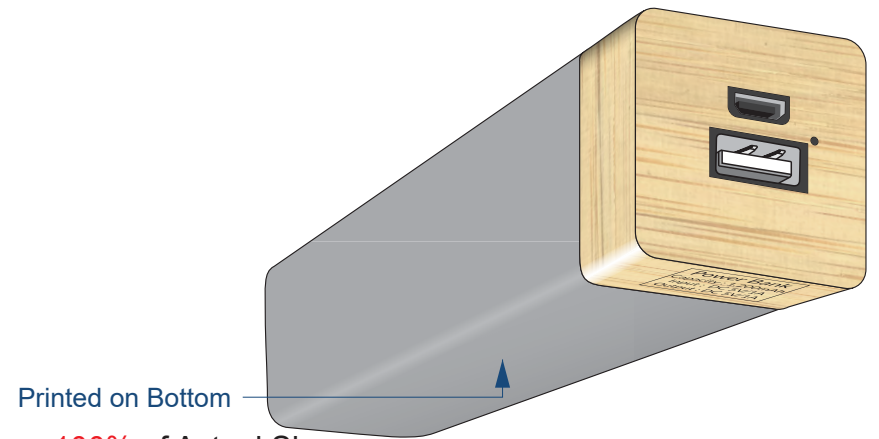

100% of Actual Size
Pad Print

100% of Actual Size
Pad Print

100% of Actual Size
Pad Print

100% of Actual Size
Pad Print

100% of Actual Size
Laser Engraving

This product is a natural material, please allow for varied inconsistencies of the etch colour

 Laser engraves to a natural etch

100% of Actual Size
Laser Engraving

This product is a natural material, please allow for varied inconsistencies of the etch colour

 Laser engraves to a natural etch

100% of Actual Size
Laser Engraving