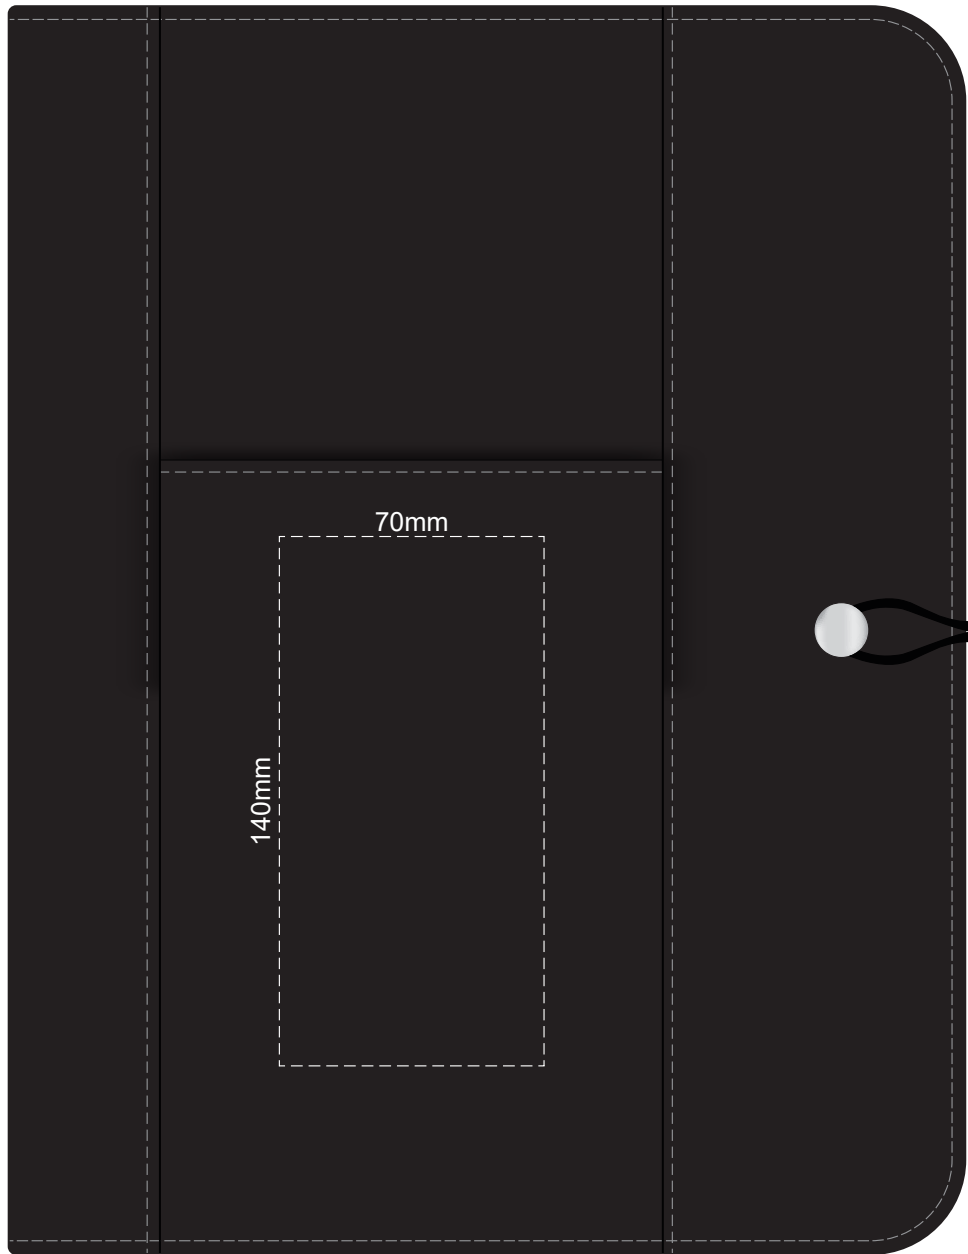

50% of Actual Size
Pad Print (One Colour)

50% of Actual Size
Screen Print (One Colour)

50% of Actual Size
Deboss