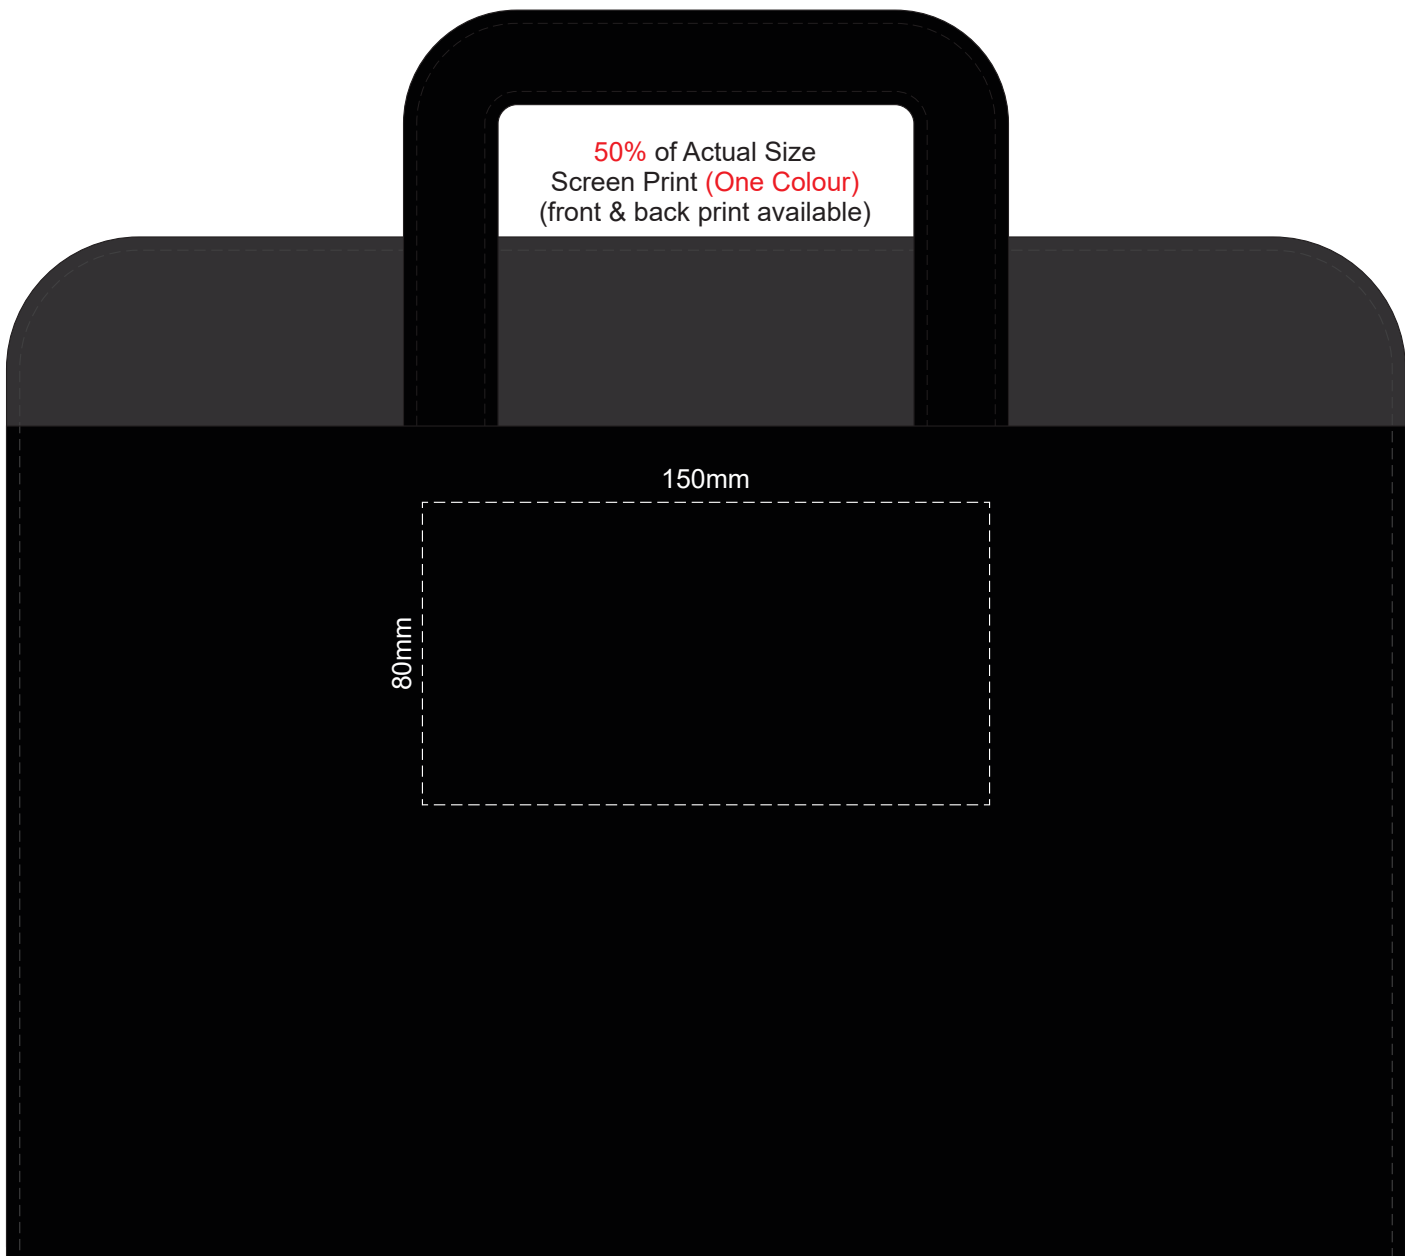

50% of Actual Size  
Screen Print (One Colour)  
(front & back print available)

150mm

80mm

Engraves to natural etch finish