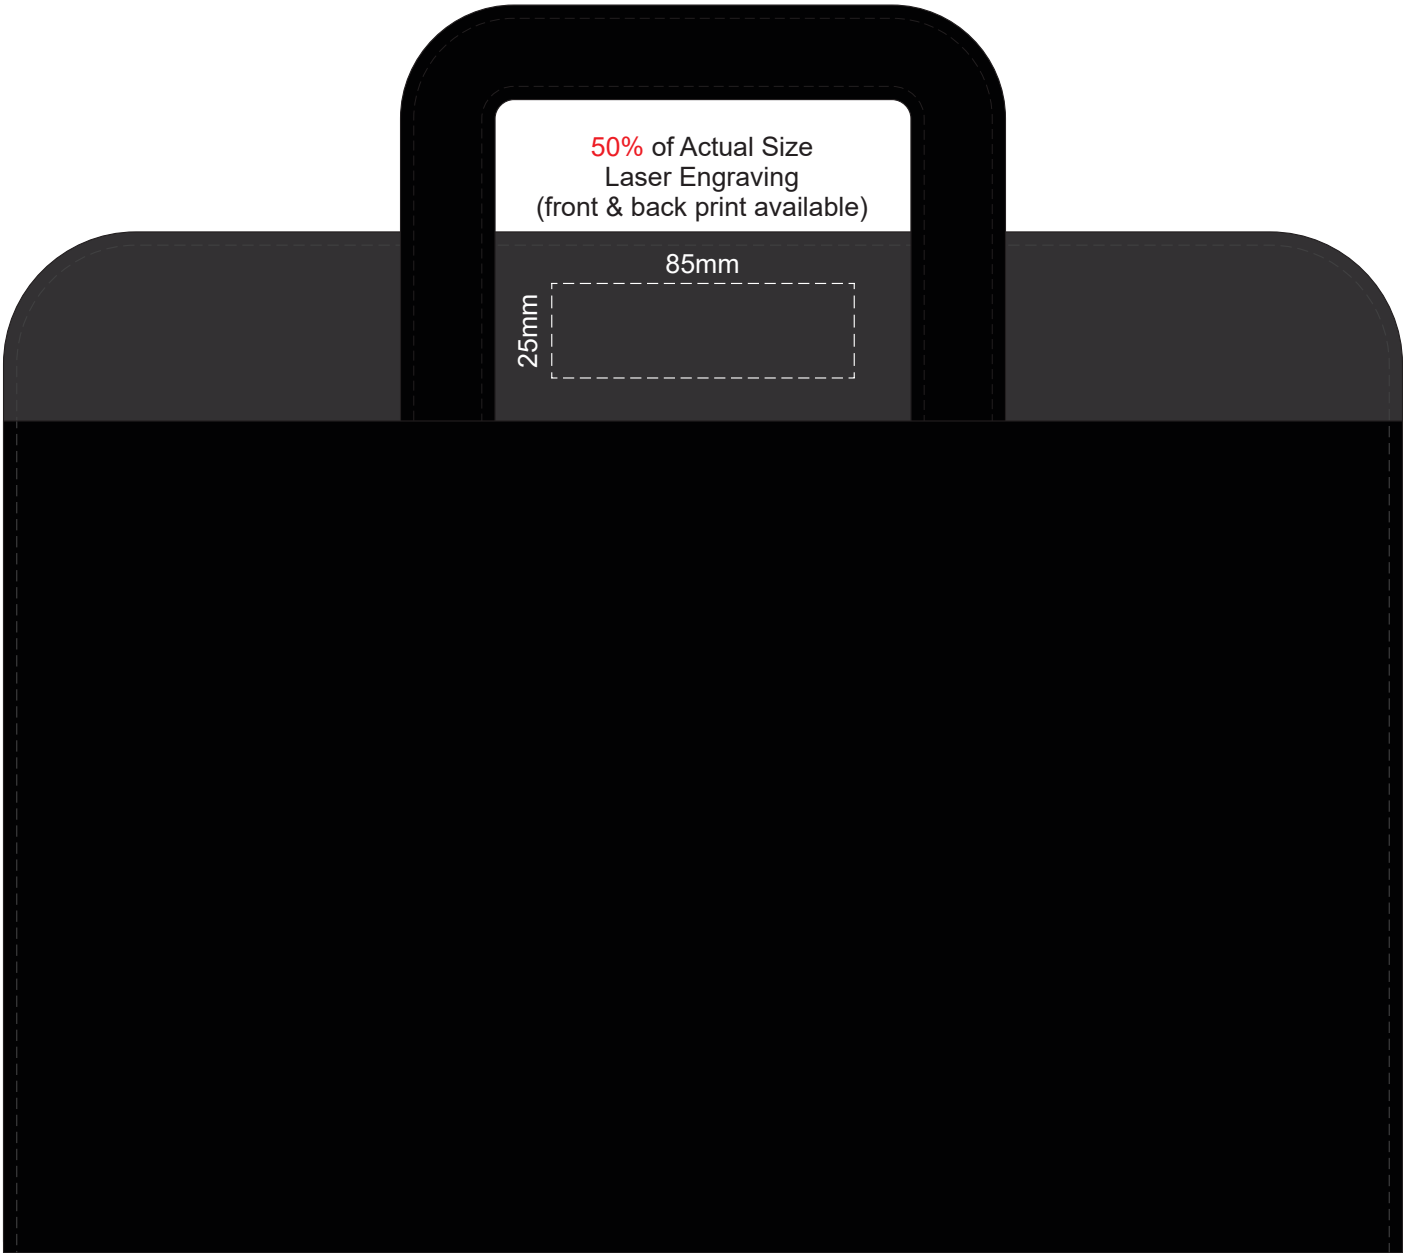

50% of Actual Size  
Screen Print (One Colour)  
(front & back print available)

150mm

80mm

Engraves to natural etch finish