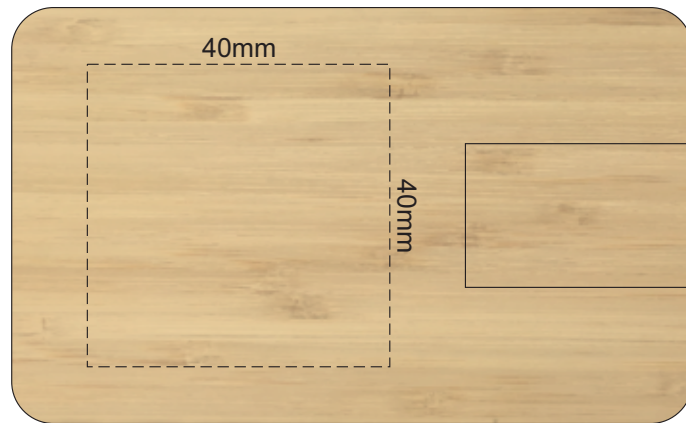

100% of Actual Size  
Pad Print  
Laser Engraving

SIDE 1

SIDE 2

This product is a natural material, please allow for variances in grain pattern and branding.

 Engraves to a natural etch