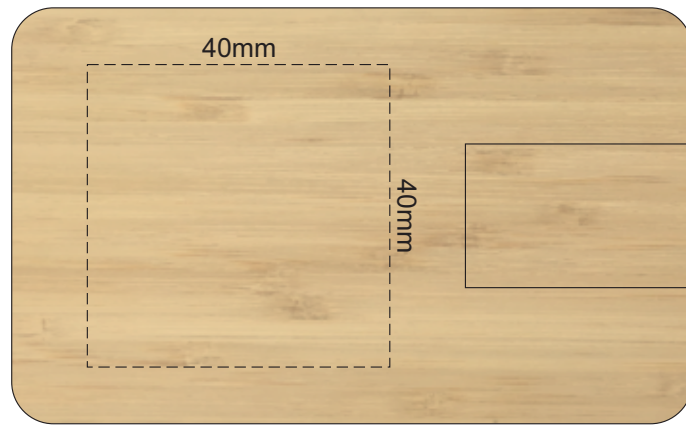

100% of Actual Size  
Pad Print  
Laser Engraving

SIDE 1

SIDE 2

This product is a natural material, please allow for variances in grain pattern and branding.

 Engraves to a natural etch