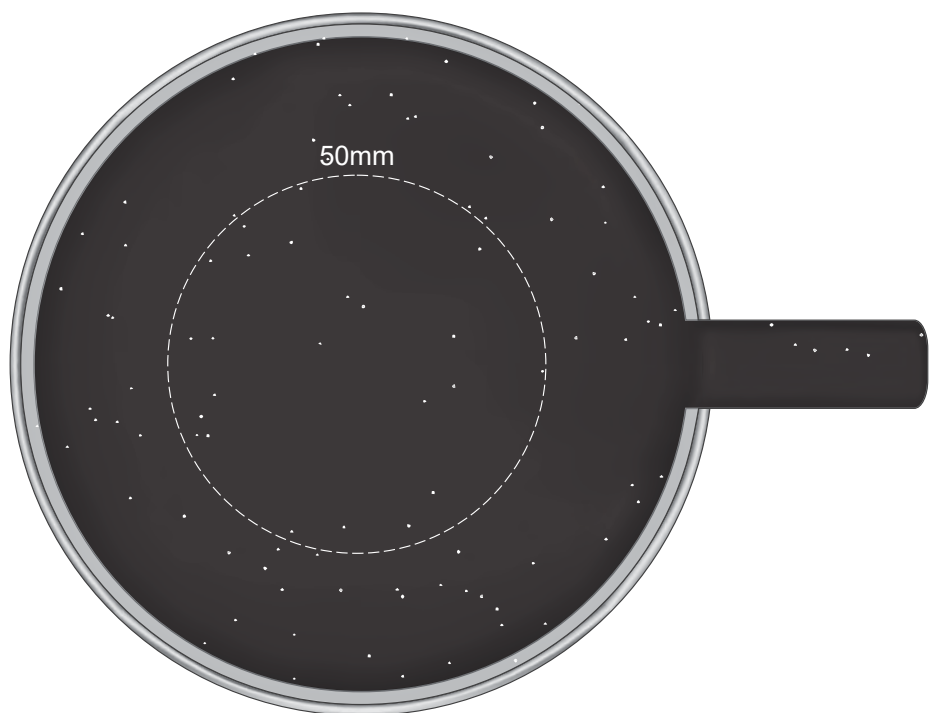

100% of Actual Size  
Pad Print

ROTATE ARTWORK 180°  
in order for it to be the correct way when in use.

100% of Actual Size  
Pad Print

Please be aware, the artwork will be significantly affected by the speckled appearance of the product.  
Fine detailing, small text may be lost in the textured look of the product and may not be legible.

100% of Actual Size  
Pad Print

ROTATE ARTWORK 180°  
in order for it to be the correct way when in use.