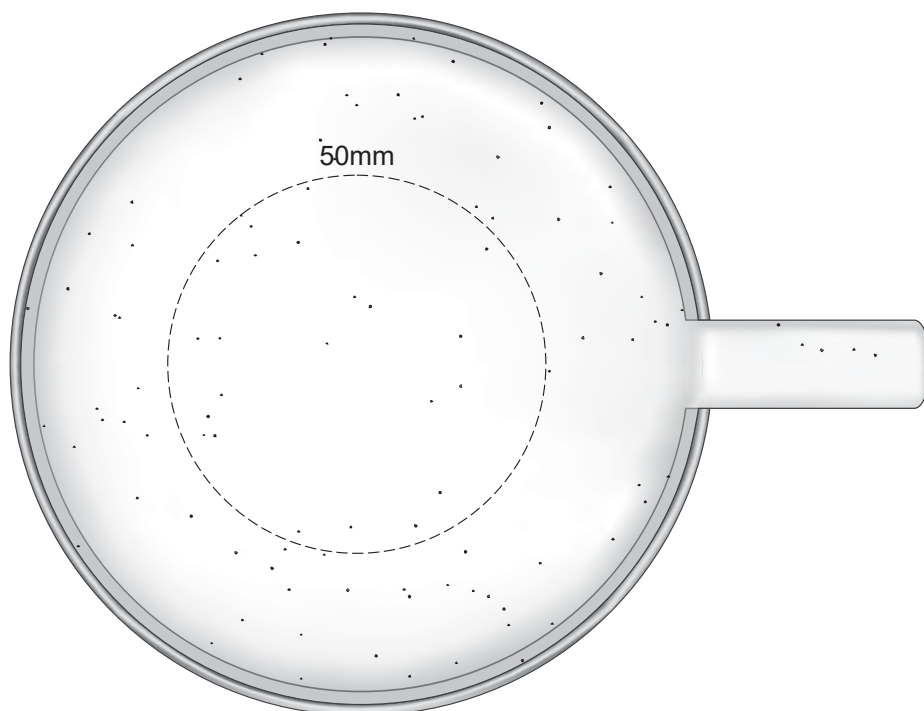

100% of Actual Size  
Pad Print

Please be aware, the artwork will be significantly affected by the speckled appearance of the product.  
Fine detailing, small text may be lost in the textured look of the product and may not be legible.

100% of Actual Size  
Pad Print

ROTATE ARTWORK 180°  
in order for it to be the correct way when in use.

100% of Actual Size  
Pad Print

Please be aware, the artwork will be significantly affected by the speckled appearance of the product.  
Fine detailing, small text may be lost in the textured look of the product and may not be legible.

100% of Actual Size  
Pad Print

ROTATE ARTWORK 180°  
in order for it to be the correct way when in use.