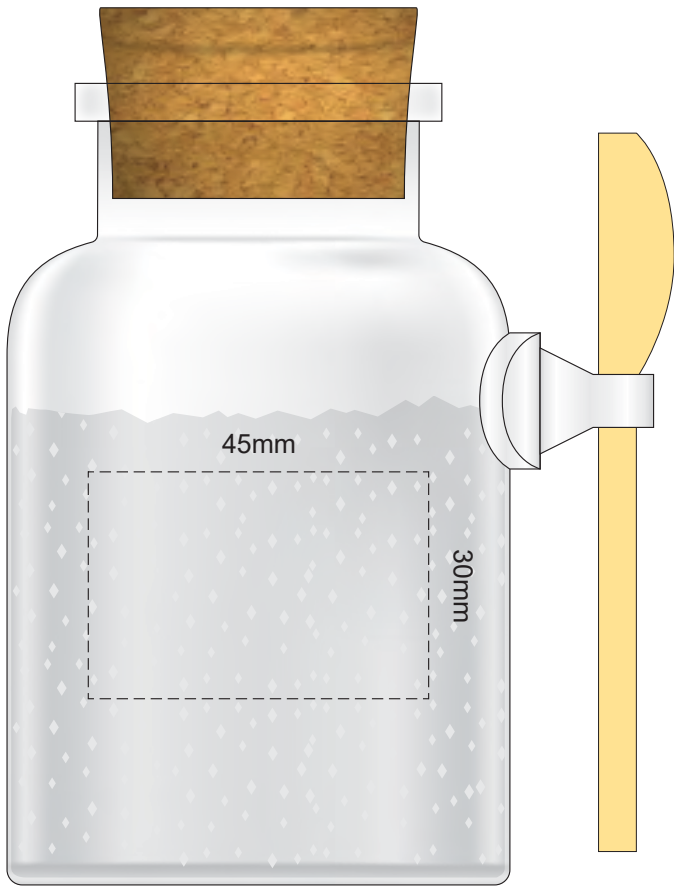

100% of Actual Size
Pad Print

SIDE 1

100% of Actual Size
Pad Print

SIDE 2

100% of Actual Size
Digital Label

SIDE 1

100% of Actual Size
Digital Label

SIDE 2

50mm

Blue Line = The SIGNIFICANT PRINT AREA
(Keep all critical images & text within this box)
Black Line = Maximum print area
Pink Line = Bleed off to here

100% of Actual Size
Laser Engraving

This product is a natural material, please allow for variances in grain pattern and branding.