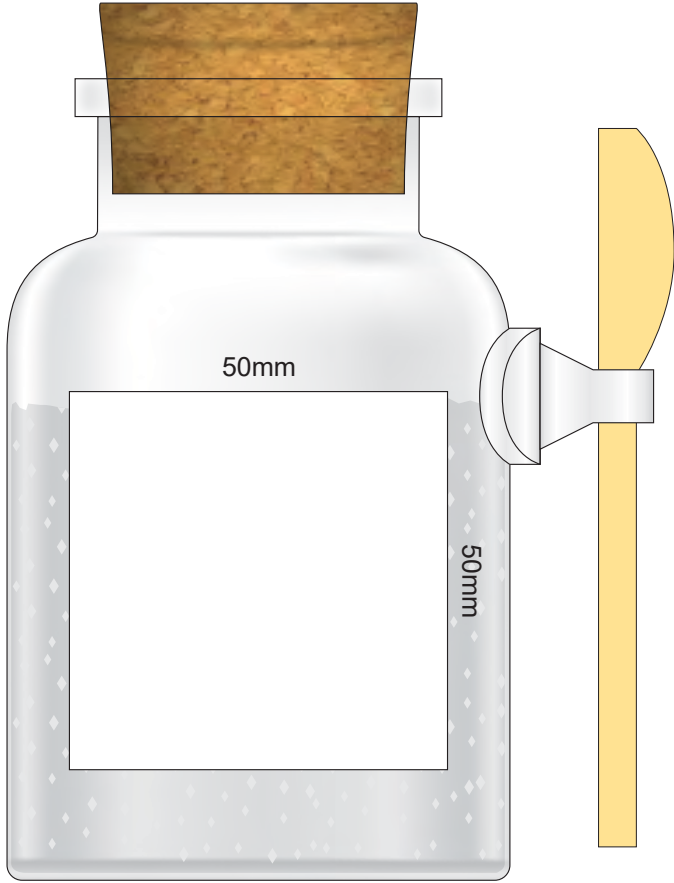

100% of Actual Size
Pad Print

SIDE 1

100% of Actual Size
Pad Print

SIDE 2

100% of Actual Size
Digital Label

SIDE 1

100% of Actual Size
Digital Label

SIDE 2

50mm

Blue Line = The SIGNIFICANT PRINT AREA
(Keep all critical images & text within this box)
Black Line = Maximum print area
Pink Line = Bleed off to here

100% of Actual Size
Laser Engraving

This product is a natural material, please allow for variances in grain pattern and branding.

Engraves to a natural etch