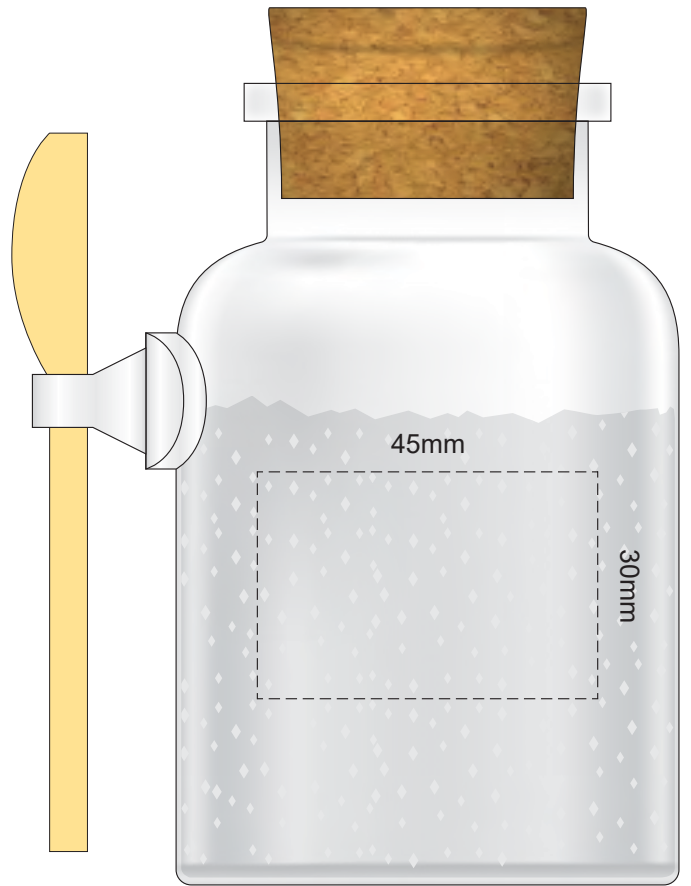

100% of Actual Size
Pad Print

SIDE 1

100% of Actual Size
Pad Print

SIDE 2

100% of Actual Size
Digital Label

SIDE 1

100% of Actual Size
Digital Label

SIDE 2

50mm

Blue Line = The SIGNIFICANT PRINT AREA
(Keep all critical images & text within this box)
Black Line = Maximum print area
Pink Line = Bleed off to here

100% of Actual Size
Laser Engraving

This product is a natural material, please allow for variances in grain pattern and branding.