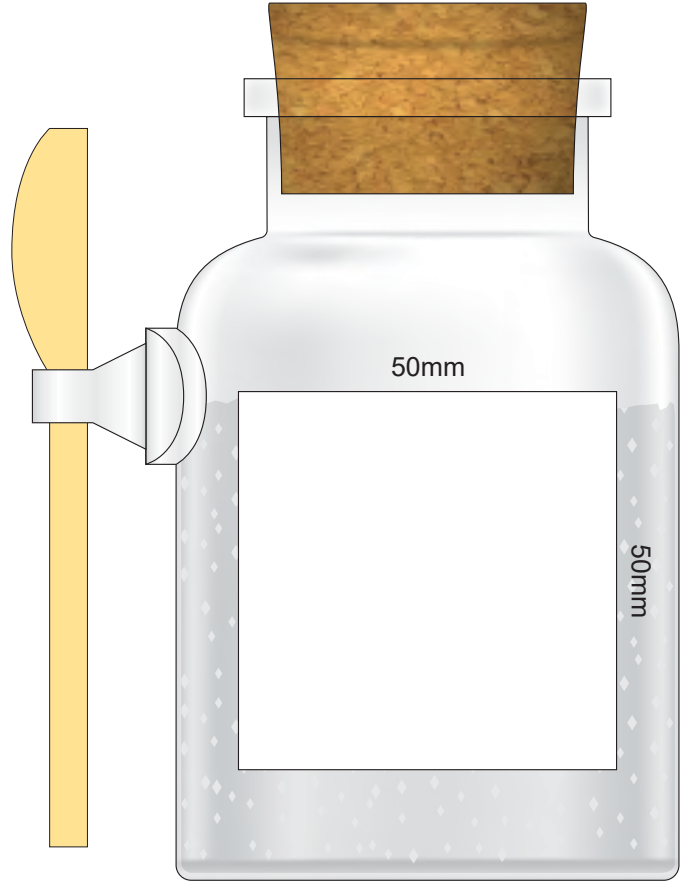

100% of Actual Size
Pad Print

SIDE 1

100% of Actual Size
Pad Print

SIDE 2

100% of Actual Size
Digital Label

SIDE 1

100% of Actual Size
Digital Label

SIDE 2

50mm

Blue Line = The SIGNIFICANT PRINT AREA
(Keep all critical images & text within this box)
Black Line = Maximum print area
Pink Line = Bleed off to here

100% of Actual Size
Laser Engraving

This product is a natural material, please allow for variances in grain pattern and branding.