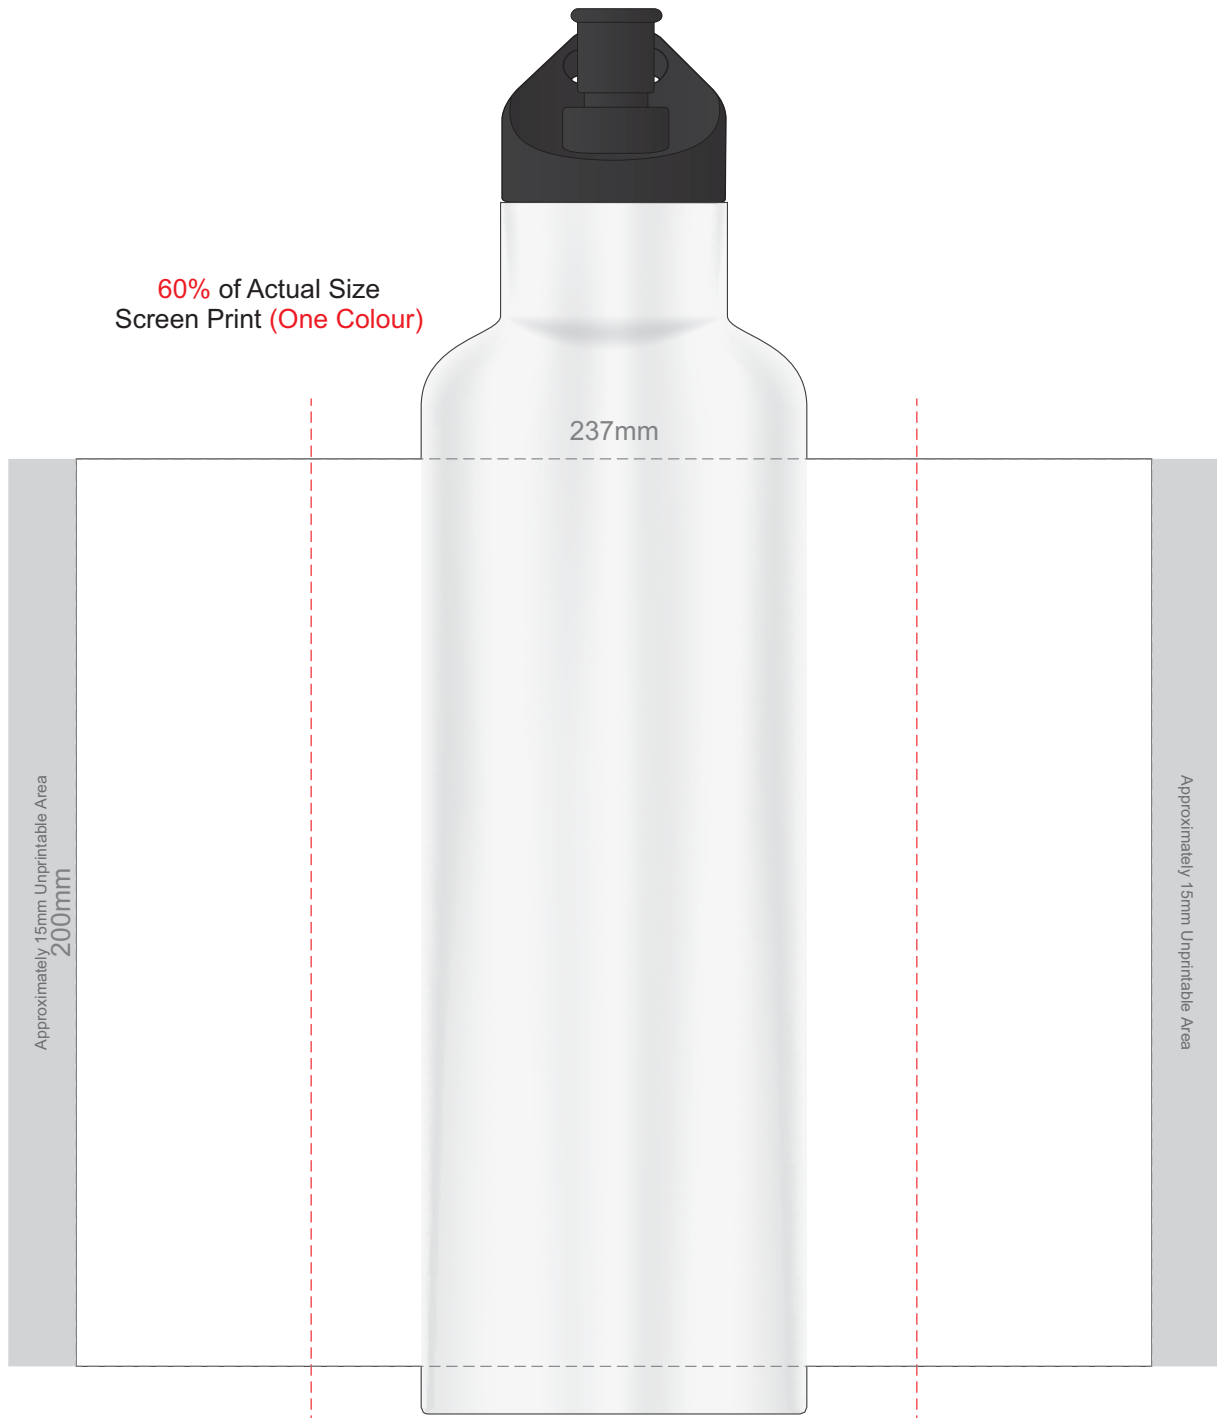

60% of Actual Size
Pad Print

Branding area can be moved **anywhere within the red line.**

60% of Actual Size
Screen Print (One Colour)

237mm

Approximately 15mm Unprintable Area
200mm

Approximately 15mm Unprintable Area

Red Line = Exact opposites of the product
(centre artwork to the red line)

Please note: As the printing process is done with the removal of the lid,
exact alignment to the lid can't be guaranteed,
and there will be variations in logo positioning between items

60% of Actual Size
Laser Engraving

Branding area can be moved **anywhere within the red line.**

Please note: As the printing process is done with the removal of the lid, exact alignment to the lid can't be guaranteed, and there will be variations in logo positioning between items

Shiny Stainless Steel Finish

60% of Actual Size
Rotary Digital
(Gloss Finish)

Red Line = Exact opposites of the product
(centre artwork to the red line)

Please note: As the printing process is done with the removal of the lid,
exact alignment to the lid can't be guaranteed,
and there will be variations in logo positioning between items