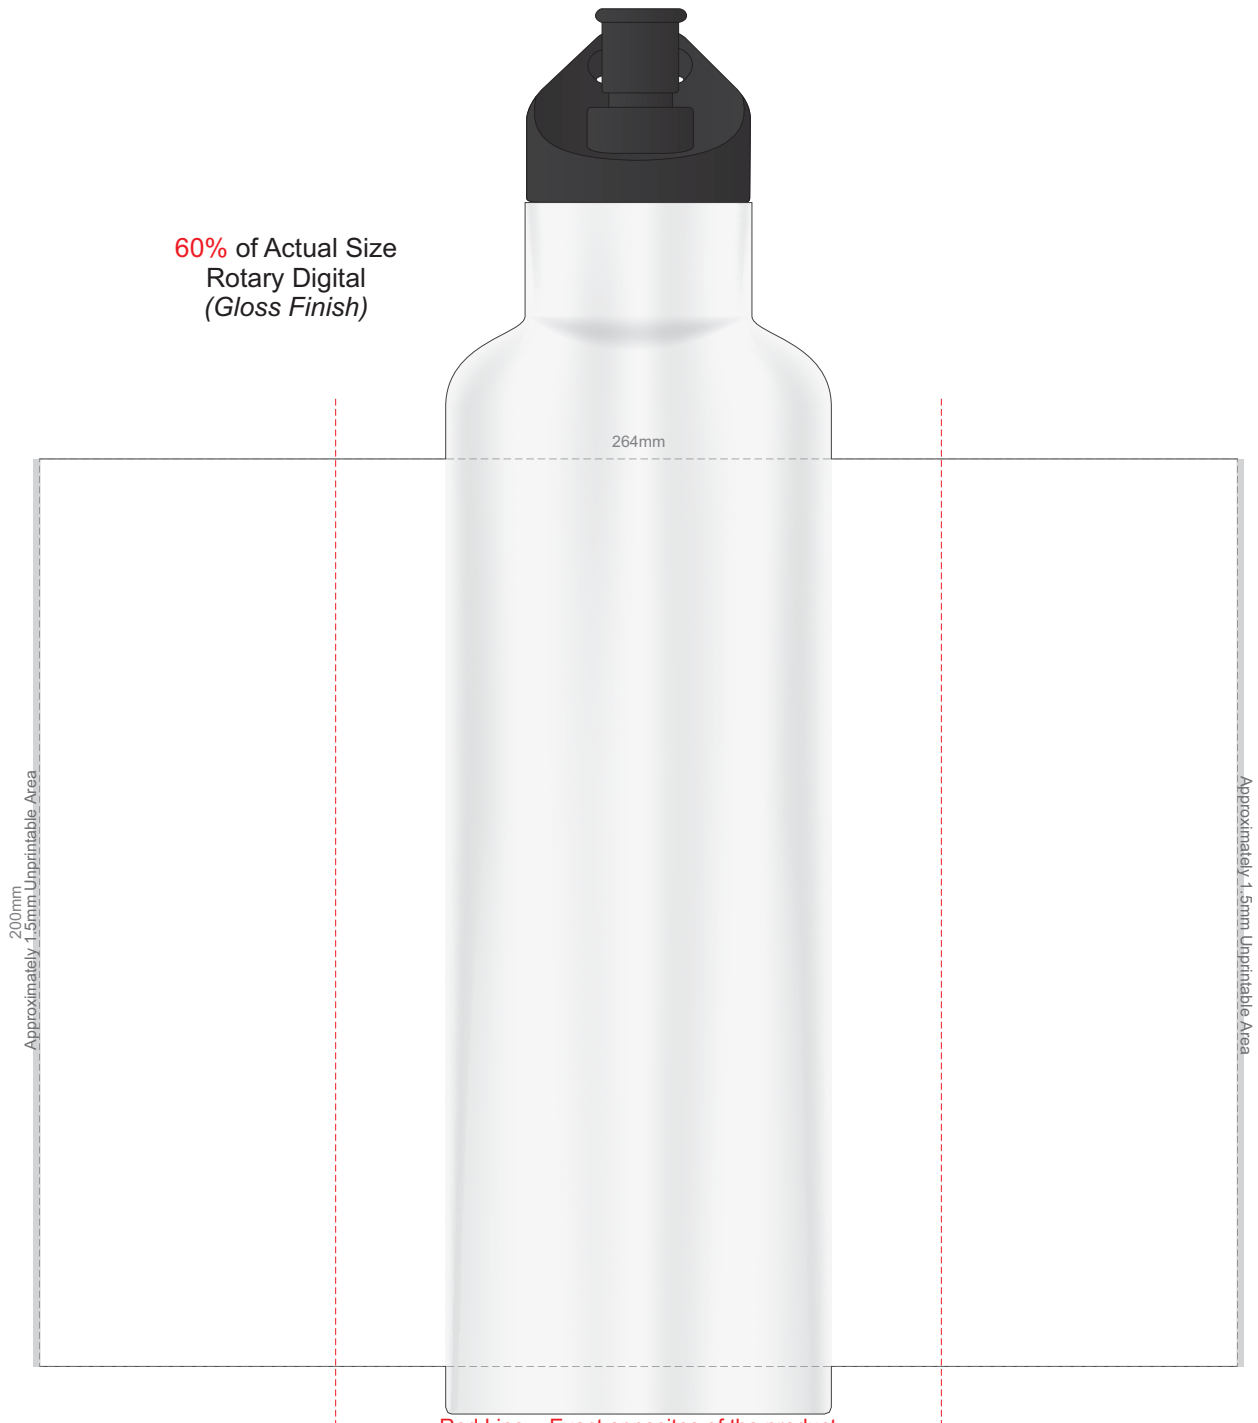

60% of Actual Size
Pad Print

Branding area can be moved **anywhere within the red line.**

60% of Actual Size
Screen Print (One Colour)

237mm

Approximately 15mm Unprintable Area
200mm

Approximately 15mm Unprintable Area

Red Line = Exact opposites of the product
(centre artwork to the red line)

Please note: As the printing process is done with the removal of the lid,
exact alignment to the lid can't be guaranteed,
and there will be variations in logo positioning between items

60% of Actual Size
Laser Engraving

Branding area can be moved **anywhere within the red line.**

Please note: As the printing process is done with the removal of the lid, exact alignment to the lid can't be guaranteed, and there will be variations in logo positioning between items

Shiny Stainless Steel Finish

60% of Actual Size
Rotary Digital
(Gloss Finish)

Red Line = Exact opposites of the product
(centre artwork to the red line)

Please note: As the printing process is done with the removal of the lid,
exact alignment to the lid can't be guaranteed,
and there will be variations in logo positioning between items