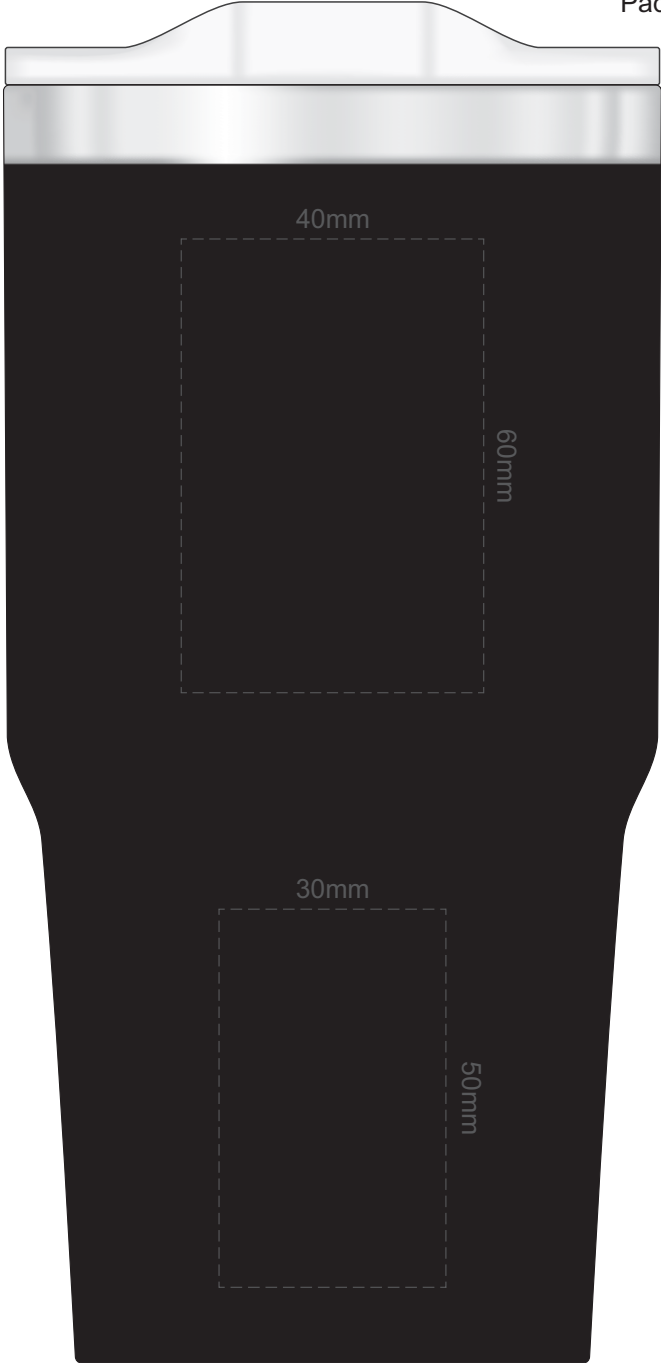

SIDE 1

100% of Actual Size
Pad Print

SIDE 2

100% of Actual Size
Screen Print (one colour)

200mm

Approx. 35mm unprintable area

Approx. 35mm unprintable area
60mm

Red Line = Exact opposites of the product
(centre artwork to the red line)

SIDE 1

100% of Actual Size
Laser Engraving

SIDE 2

Engraves to a Shiny Steel Finish

100% of Actual Size
Digital Rotary
(Gloss Finish)

Approximately 3mm unprintable area

255mm

70mm

Red Line = Exact opposites of the product
(centre artwork to the red line)