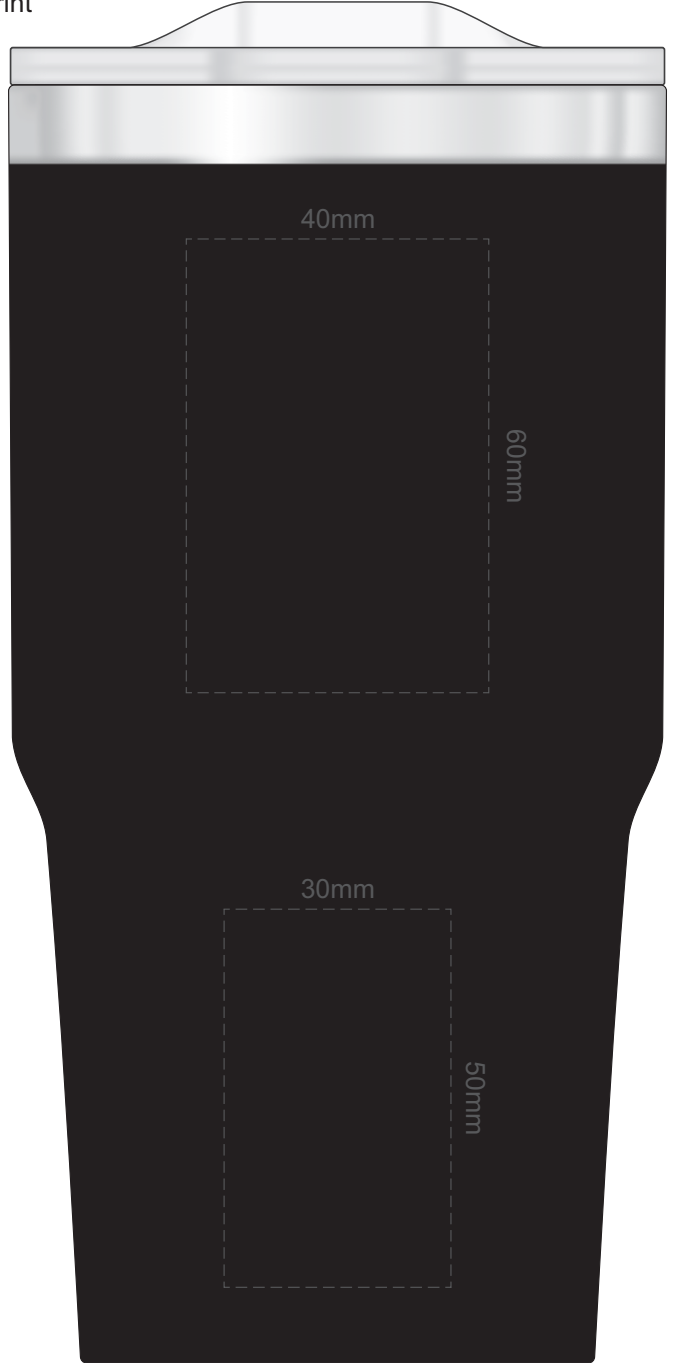

SIDE 1

100% of Actual Size
Pad Print

SIDE 2

100% of Actual Size
Screen Print (one colour)

200mm

Approx. 35mm unprintable area

Approx. 35mm unprintable area
60mm

Red Line = Exact opposites of the product
(centre artwork to the red line)

SIDE 1

100% of Actual Size
Laser Engraving

SIDE 2

Engraves to a Shiny Steel Finish

100% of Actual Size
Digital Rotary
(Gloss Finish)

Approximately 3mm unprintable area

255mm

70mm

Red Line = Exact opposites of the product
(centre artwork to the red line)