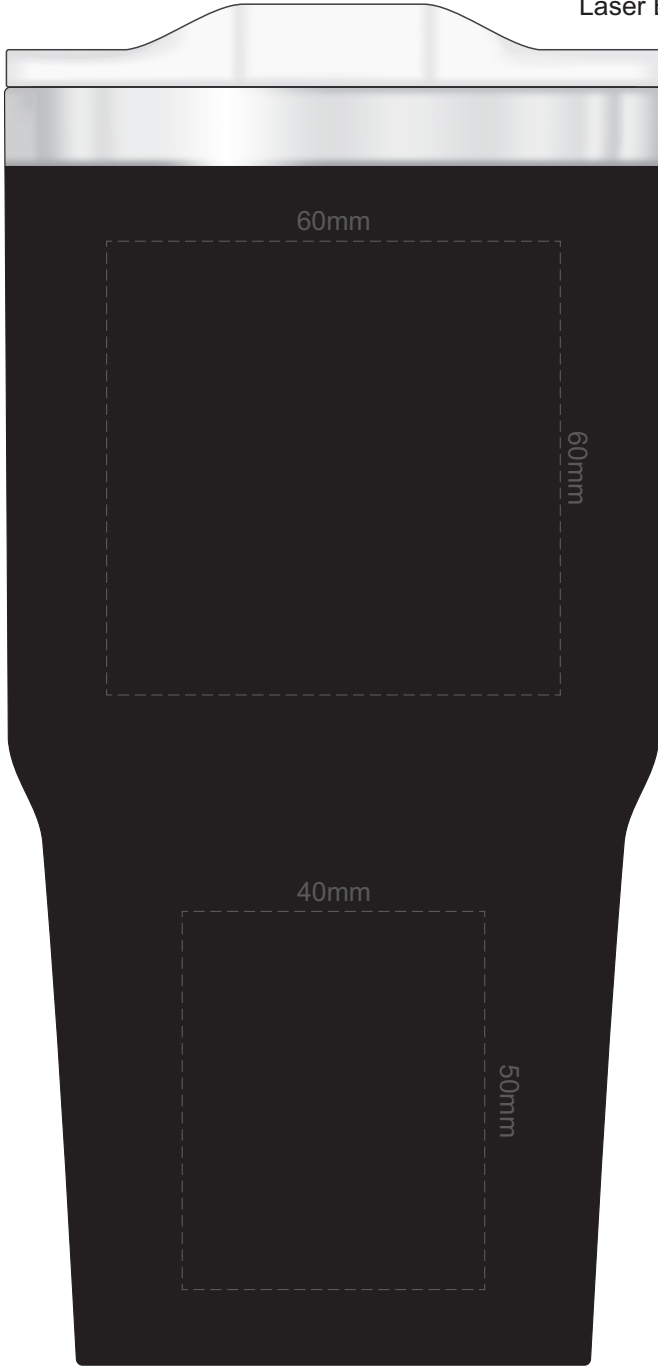

SIDE 1

100% of Actual Size
Pad Print

SIDE 2

100% of Actual Size
Screen Print (one colour)

200mm

Approx. 35mm unprintable area

Approx. 35mm unprintable area
60mm

Red Line = Exact opposites of the product
(centre artwork to the red line)

SIDE 1

100% of Actual Size
Laser Engraving

SIDE 2

Engraves to a Shiny Steel Finish

100% of Actual Size
Digital Rotary
(Gloss Finish)

Approximately 3mm unprintable area

255mm

70mm

Red Line = Exact opposites of the product
(centre artwork to the red line)