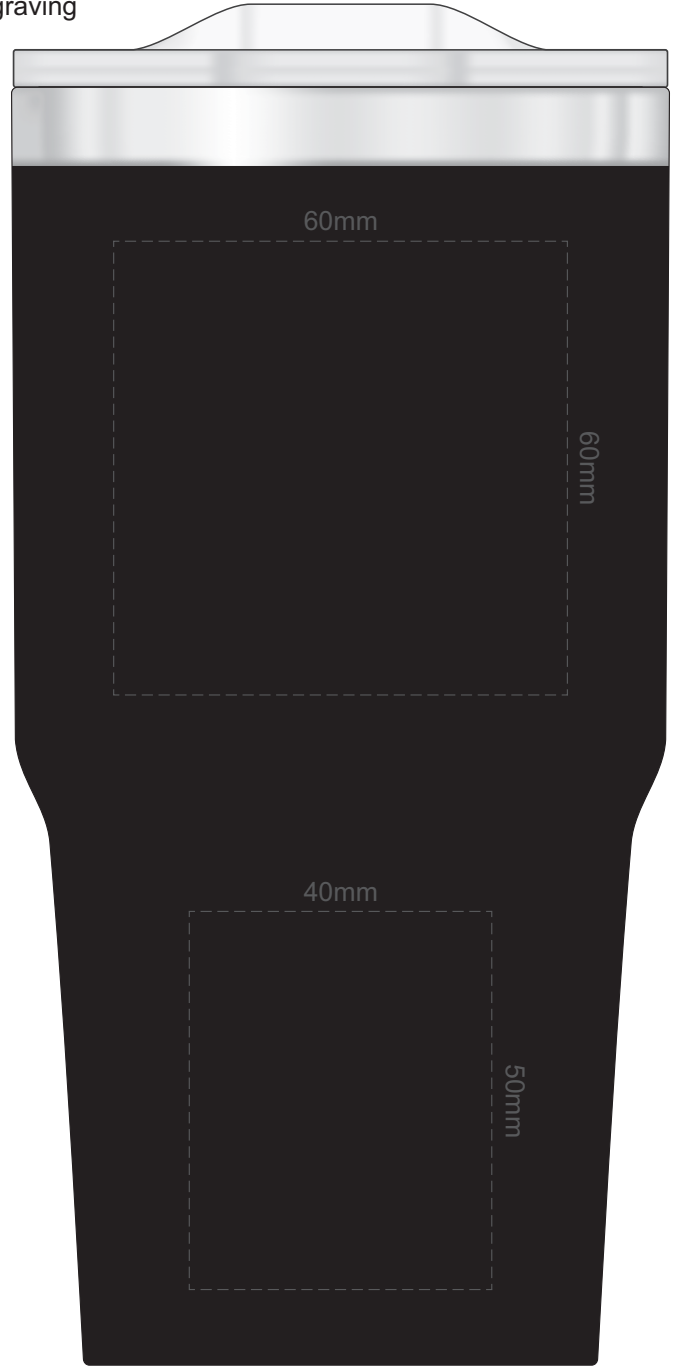

SIDE 1

100% of Actual Size
Pad Print

SIDE 2

100% of Actual Size
Screen Print (one colour)

200mm

Approx. 35mm unprintable area

Approx. 35mm unprintable area
60mm

Red Line = Exact opposites of the product
(centre artwork to the red line)

SIDE 1

100% of Actual Size
Laser Engraving

SIDE 2

Engraves to a Shiny Steel Finish

100% of Actual Size
Digital Rotary
(Gloss Finish)

Approximately 3mm unprintable area

255mm

70mm

Red Line = Exact opposites of the product
(centre artwork to the red line)