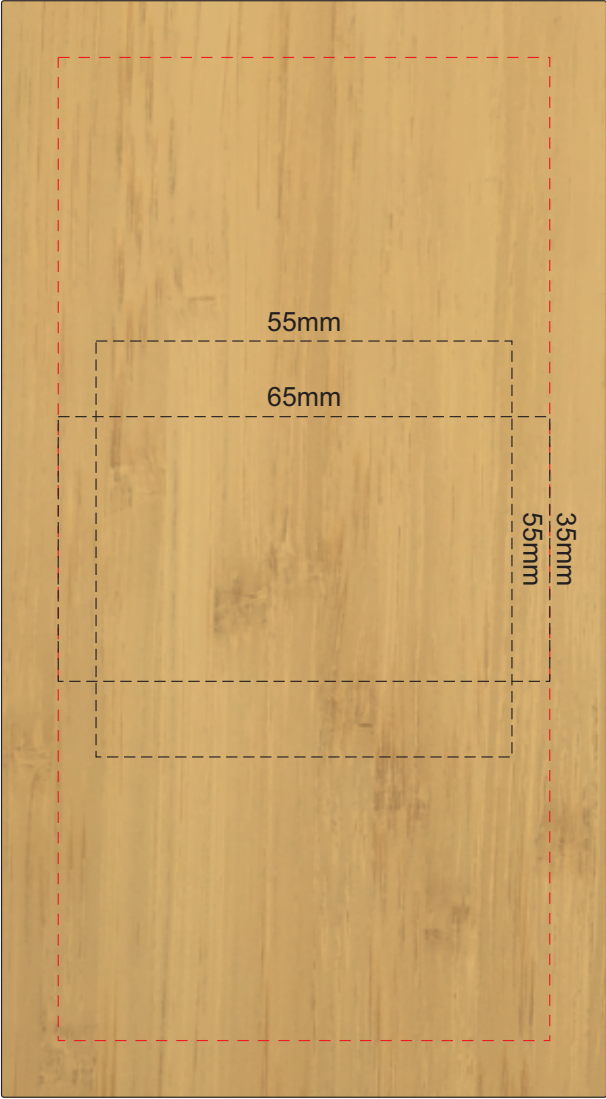

100% of Actual Size  
Pad Print

Branding area can be moved anywhere within the red line.

100% of Actual Size  
Laser Engraving

Branding area can be moved **anywhere within the red line.**  
This product is a natural material, please allow for variances in grain pattern and engraving colour.

 Engraves to a Natural Etch