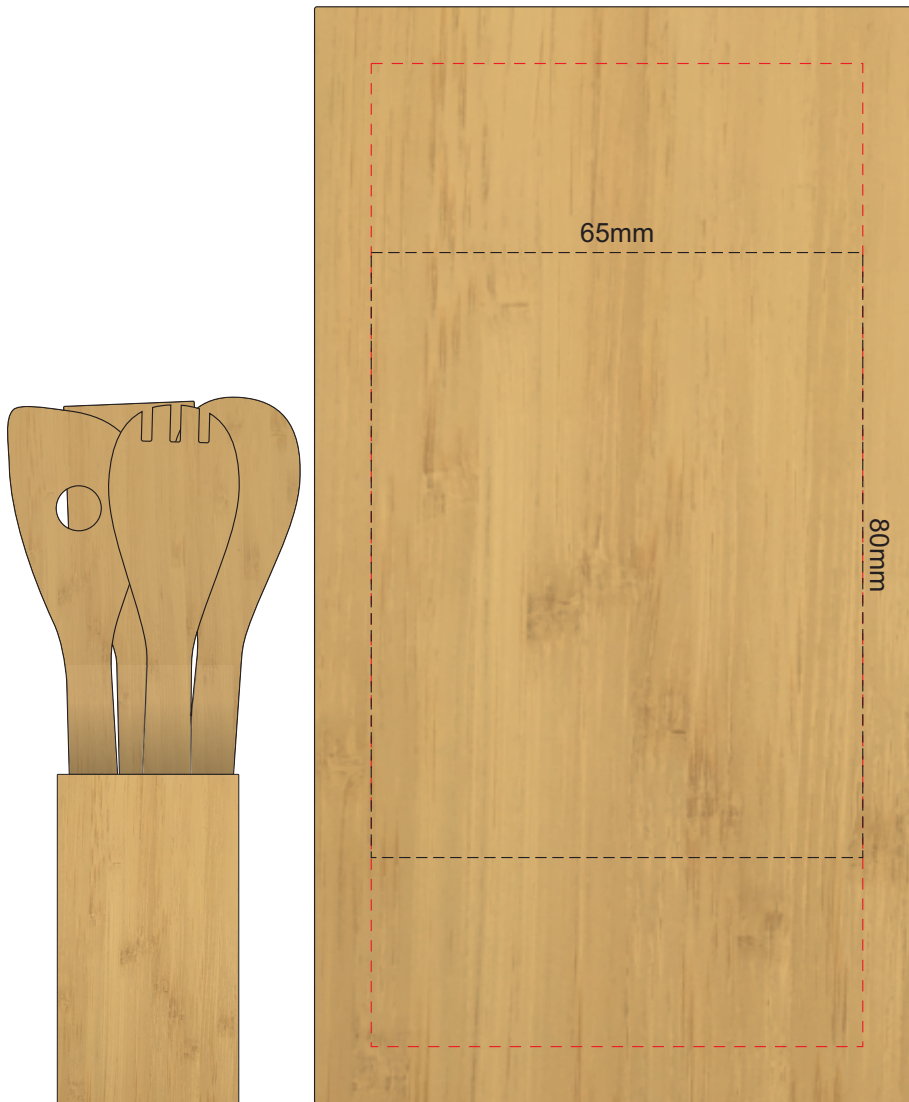

100% of Actual Size  
Pad Print

Branding area can be moved anywhere within the red line.

100% of Actual Size  
Laser Engraving

Branding area can be moved **anywhere within the red line.**  
This product is a natural material, please allow for variances in grain pattern and engraving colour.

 Engraves to a Natural Etch