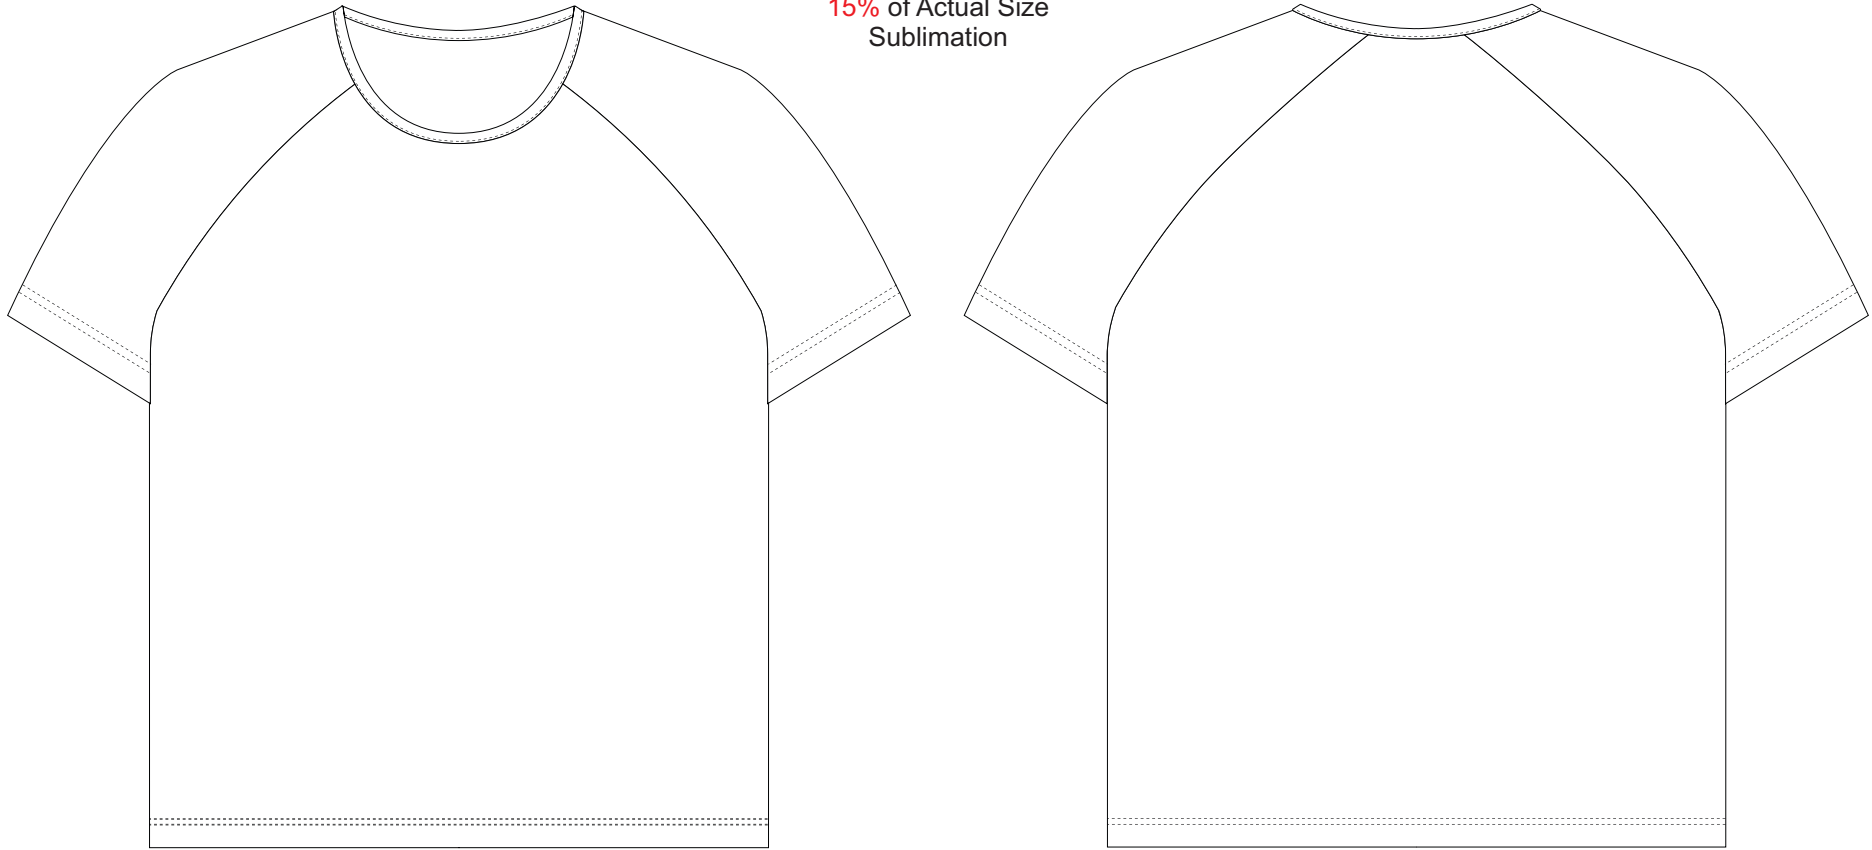

15% of Actual Size
Sublimation

BRANDING SPECIFICATIONS - Custom Womens Performance T-shirt - 121178

The garments comes with a mandatory size label and care label.

Bias tape collar and armhole are to be a solid colour.

Close match pantone colours from the solid coated range. Metallic, neon or pastel colours are not available.

100% of Actual Size
Sublimation custom tag

Dotted line = Stitch line

BRANDING SPECIFICATIONS - Custom Womens Performance T-shirt - 121178

Default is to have no tag, please confirm in your order if you require a custom tag (*free of charge*).

Material is 100% polyester satin.

Printing via sublimation, due to the nature of sublimation, artwork particularly fine detail/text may experience minor colour bleed across adjacent design elements.