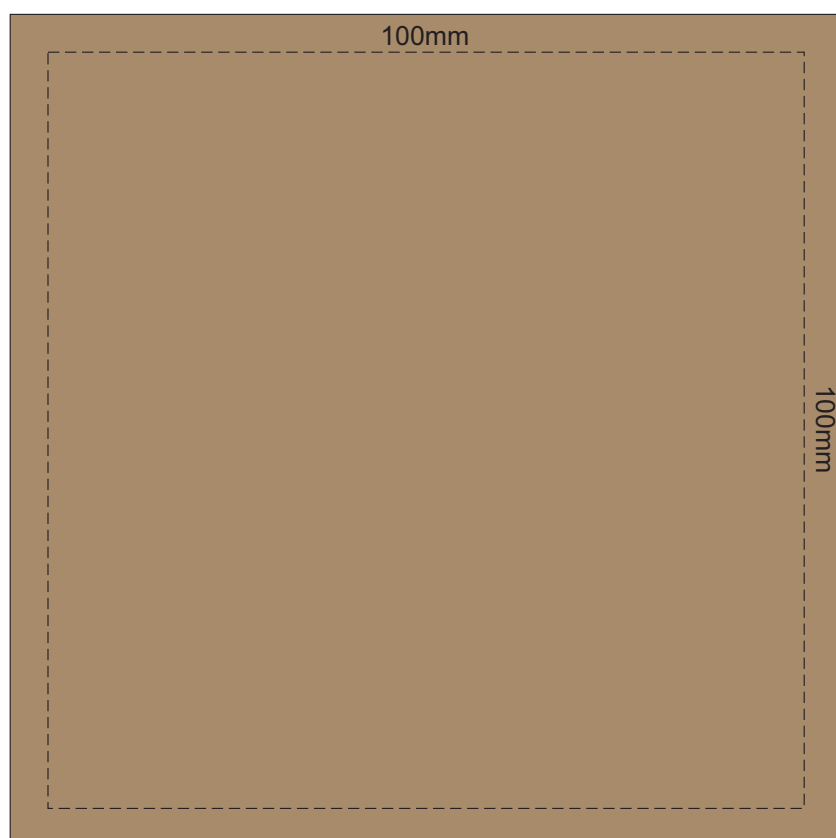

100% of Actual Size
Pad Print

100% of Actual Size
Pad Print

100% of Actual Size
Pad Print

100% of Actual Size
Digital Packaging Print

GIFT BOX
FRONT

Artwork will be printed directly onto the product via CMYK printing (no white), colours will not be vibrant due to white ink not being available for this process.