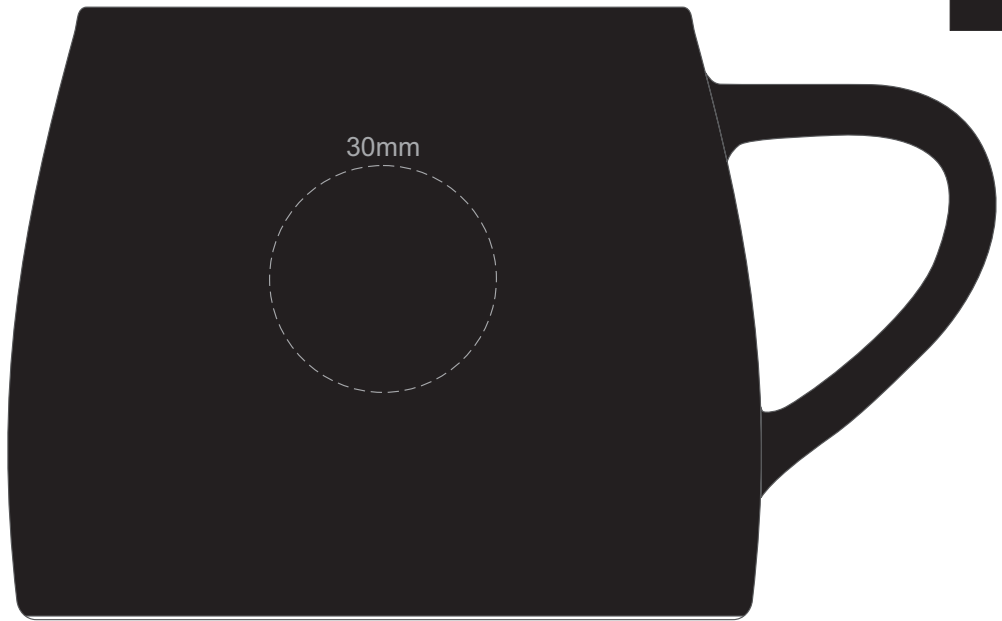

100% of Actual Size
Pad Print

100% of Actual Size
Pad Print

100% of Actual Size
Pad Print

100% of Actual Size
Digital Packaging Print

GIFT BOX
FRONT

Artwork will be printed directly onto the product via CMYK printing (no white), colours will not be vibrant due to white ink not being available for this process.