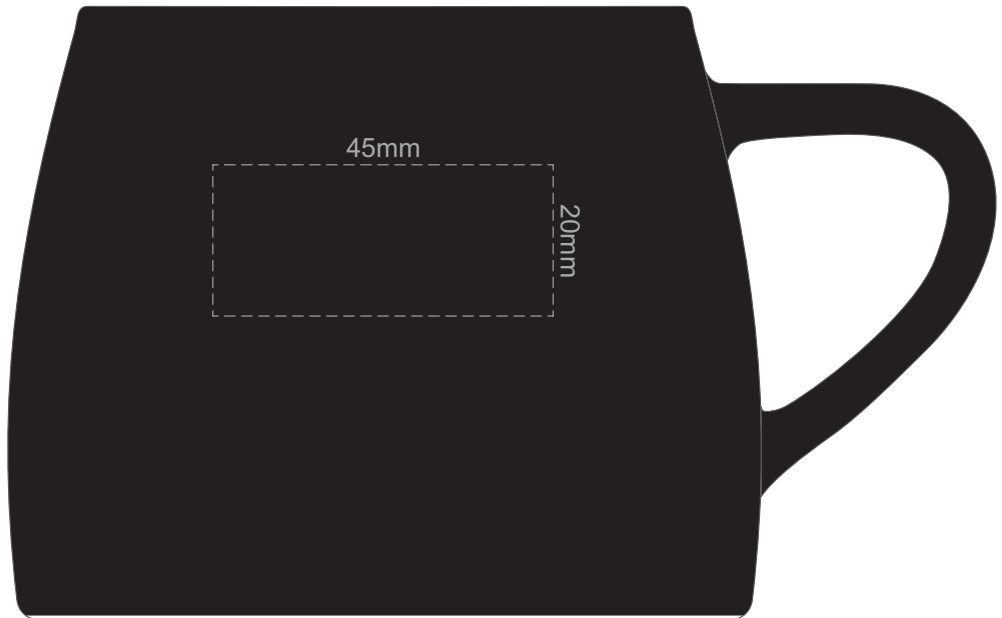

100% of Actual Size
Pad Print

100% of Actual Size
Pad Print

100% of Actual Size
Pad Print

100% of Actual Size
Digital Packaging Print

GIFT BOX
FRONT

Artwork will be printed directly onto the product via CMYK printing (no white), colours will not be vibrant due to white ink not being available for this process.