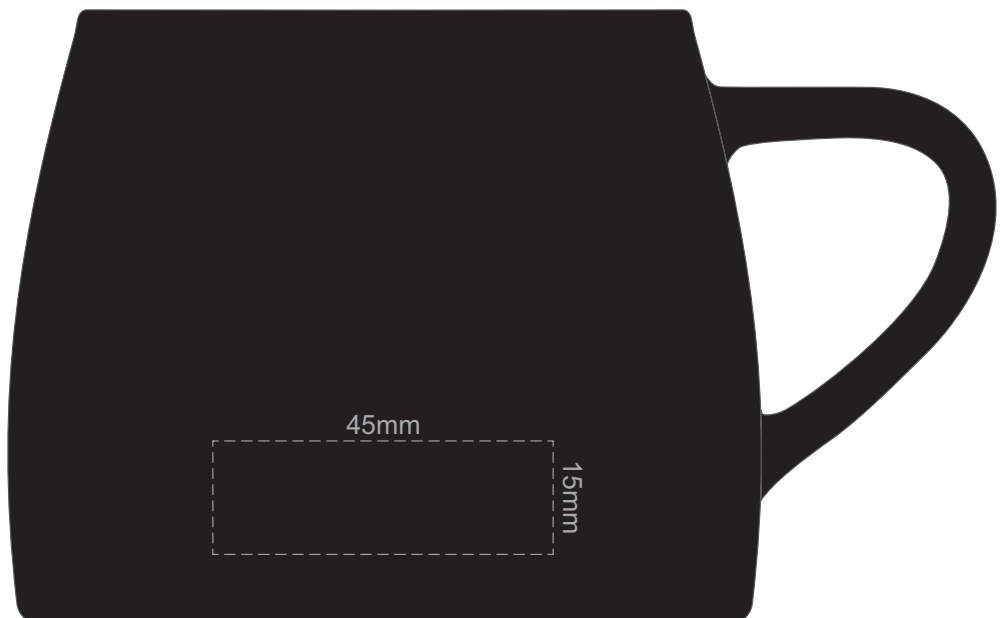

100% of Actual Size
Pad Print

100% of Actual Size
Pad Print

100% of Actual Size
Pad Print

100% of Actual Size
Digital Packaging Print

GIFT BOX
FRONT

Artwork will be printed directly onto the product via CMYK printing (no white), colours will not be vibrant due to white ink not being available for this process.