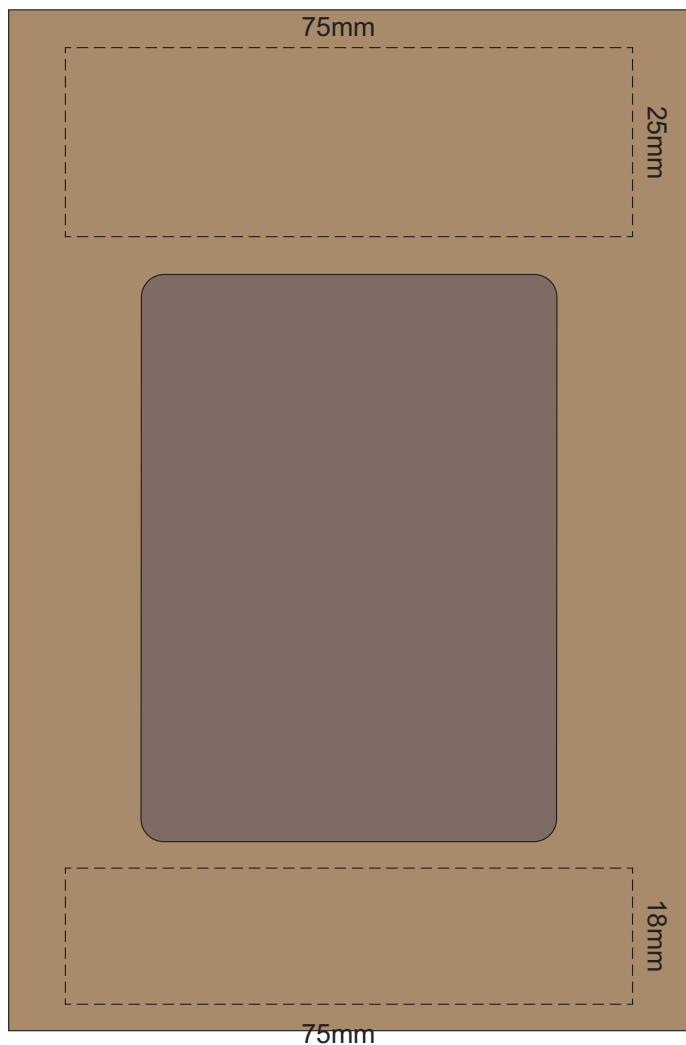

SIDE 1

100% of Actual Size
Pad Print

SIDE 2

100% of Actual Size
Silicone Digital Print

SIDE 1

SIDE 2

SIDE 1

100% of Actual Size
Debossed

SIDE 2

100% of Actual Size
Pad Print (one colour)

100% of Actual Size
Pad Print (one colour)

100% of Actual Size
Digital Print

FRONT

100% of Actual Size
Digital Print

TOP VIEW OF LID

Artwork will be printed directly onto the product via CMYK printing (no white),
colours will not be vibrant due to white ink not being available for this process.