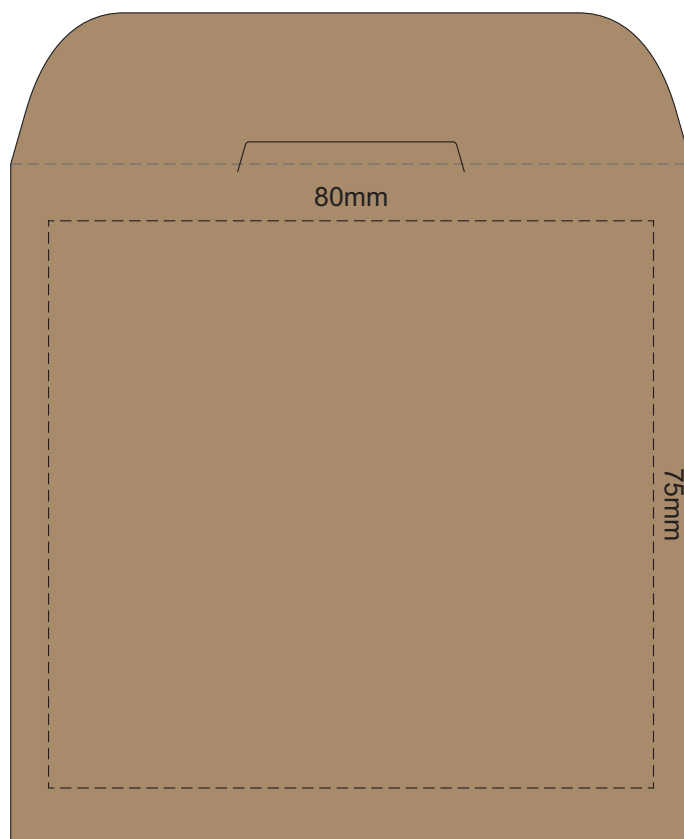

SIDE 1

100% of Actual Size
Pad Print

SIDE 2

100% of Actual Size
Silicone Digital Print

SIDE 1

SIDE 2

SIDE 1

100% of Actual Size
Debossed

SIDE 2

100% of Actual Size
Pad Print (one colour)

100% of Actual Size
Pad Print (one colour)

100% of Actual Size
Digital Print

FRONT

100% of Actual Size
Digital Print

TOP VIEW OF LID

Artwork will be printed directly onto the product via CMYK printing (no white),
colours will not be vibrant due to white ink not being available for this process.