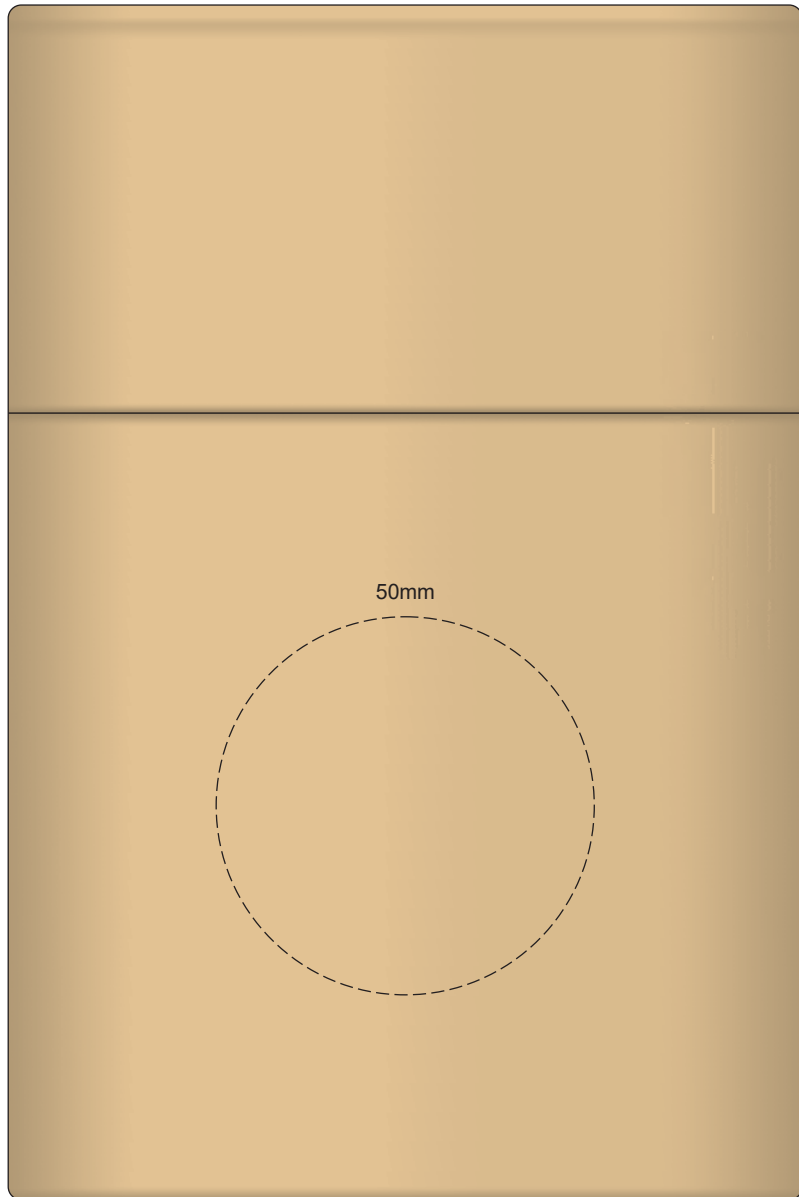

SIDE 1

100% of Actual Size
Pad Print

SIDE 2

100% of Actual Size
Silicone Digital Print

SIDE 1

SIDE 2

SIDE 1

100% of Actual Size
Debossed

SIDE 2

100% of Actual Size
Pad Print (one colour)

100% of Actual Size
Pad Print (one colour)

100% of Actual Size
Digital Print

FRONT

100% of Actual Size
Digital Print

TOP VIEW OF LID

Artwork will be printed directly onto the product via CMYK printing (no white),
colours will not be vibrant due to white ink not being available for this process.