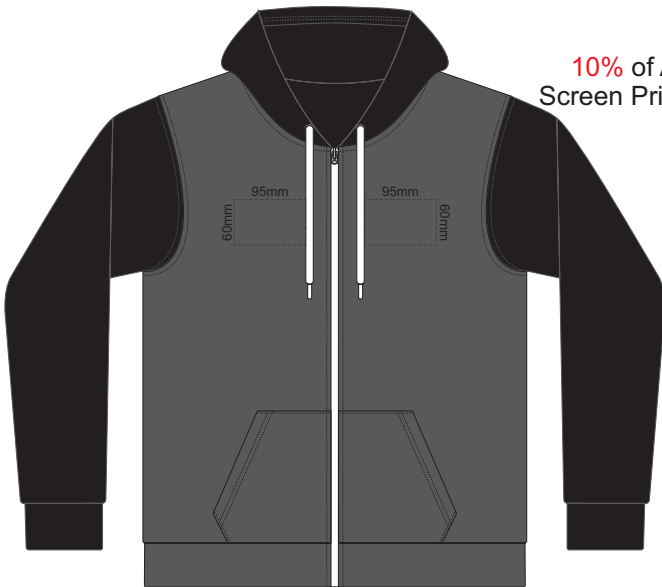

10% of Actual Size
Screen Print (3 col max)

FRONT UNISEX SILVER XS

BACK UNISEX SILVER XS

10% of Actual Size
Screen Print (3 col max)

FRONT UNISEX SILVER SMALL

BACK UNISEX SILVER SMALL

10% of Actual Size
Screen Print (3 col max)

FRONT UNISEX SILVER MEDIUM

BACK UNISEX SILVER MEDIUM

10% of Actual Size
Screen Print (3 col max)

FRONT UNISEX SILVER LARGE

BACK UNISEX SILVER LARGE

10% of Actual Size
Screen Print (3 col max)

FRONT UNISEX SILVER XL

BACK UNISEX SILVER XS
Print area can be rotated to best suit.
Branding area can be moved anywhere within the red line.

10% of Actual Size
Colourflex Transfer
Faux Embroidery
DigiFlex Transfer

FRONT UNISEX SILVER SMALL

BACK UNISEX SILVER SMALL
Print area can be rotated to best suit.
Branding area can be moved anywhere within the red line.

10% of Actual Size
Colourflex Transfer
Faux Embroidery
DigiFlex Transfer

FRONT UNISEX SILVER MEDIUM