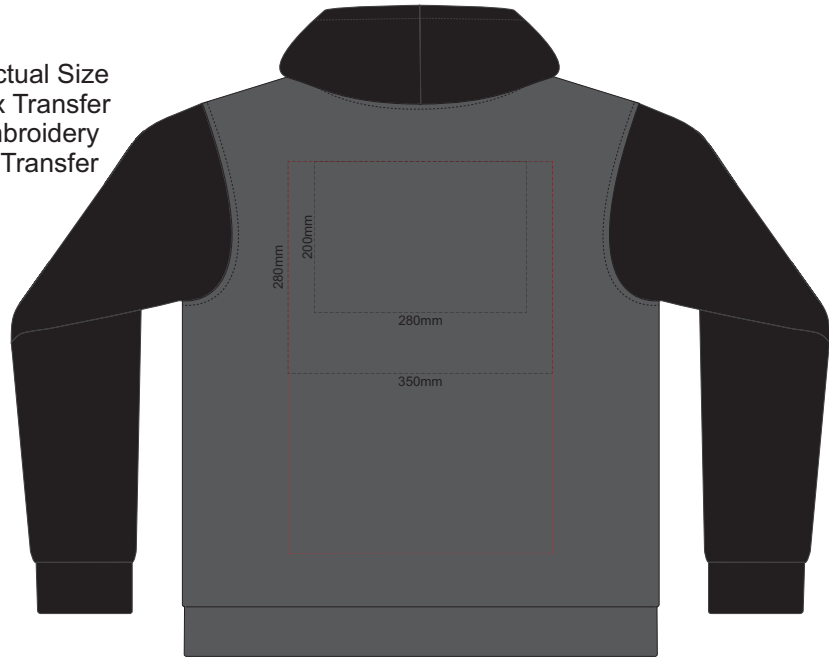

BACK UNISEX SILVER SMALL
Print area can be rotated to best suit.
Branding area can be moved anywhere within the red line.

10% of Actual Size
Colourflex Transfer
Faux Embroidery
DigiFlex Transfer

FRONT UNISEX SILVER MEDIUM

BACK UNISEX SILVER MEDIUM
Print area can be rotated to best suit.
Branding area can be moved anywhere within the red line.

FRONT UNISEX SILVER LARGE

10% of Actual Size
Colourflex Transfer
Faux Embroidery
DigiFlex Transfer

BACK UNISEX SILVER LARGE

Print area can be rotated to best suit.
Branding area can be moved anywhere within the red line.

FRONT UNISEX SILVER XL

10% of Actual Size
Colourflex Transfer
Faux Embroidery
DigiFlex Transfer

BACK UNISEX SILVER XL

Print area can be rotated to best suit.
Branding area can be moved anywhere within the red line.

FRONT UNISEX SILVER XXL

10% of Actual Size
Colourflex Transfer
Faux Embroidery
DigiFlex Transfer