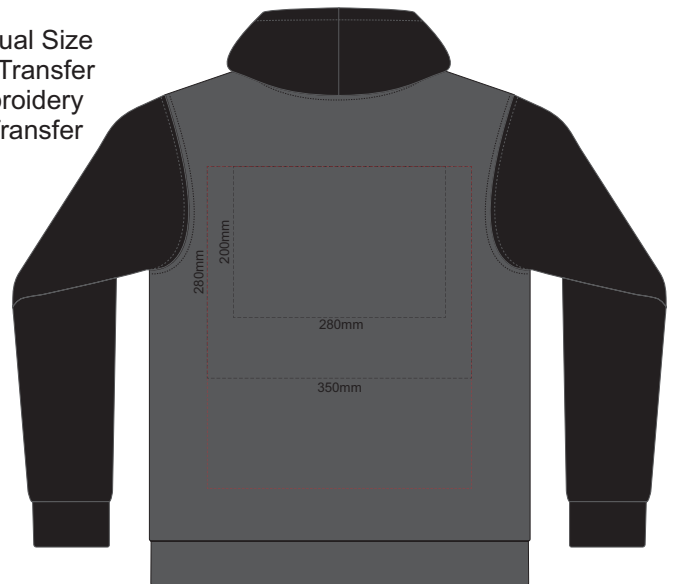

BACK UNISEX SILVER XL

FRONT UNISEX SILVER XXL

10% of Actual Size
Screen Print (3 col max)

BACK UNISEX SILVER XXL

10% of Actual Size
Colourflex Transfer
Faux Embroidery
DigiFlex Transfer

FRONT UNISEX SILVER XS

BACK UNISEX SILVER XS
Print area can be rotated to best suit.
Branding area can be moved anywhere within the red line.

10% of Actual Size
Colourflex Transfer
Faux Embroidery
DigiFlex Transfer

FRONT UNISEX SILVER SMALL

BACK UNISEX SILVER SMALL
Print area can be rotated to best suit.
Branding area can be moved anywhere within the red line.

10% of Actual Size
Colourflex Transfer
Faux Embroidery
DigiFlex Transfer

FRONT UNISEX SILVER MEDIUM

BACK UNISEX SILVER MEDIUM
Print area can be rotated to best suit.
Branding area can be moved anywhere within the red line.

FRONT UNISEX SILVER LARGE

10% of Actual Size
Colourflex Transfer
Faux Embroidery
DigiFlex Transfer