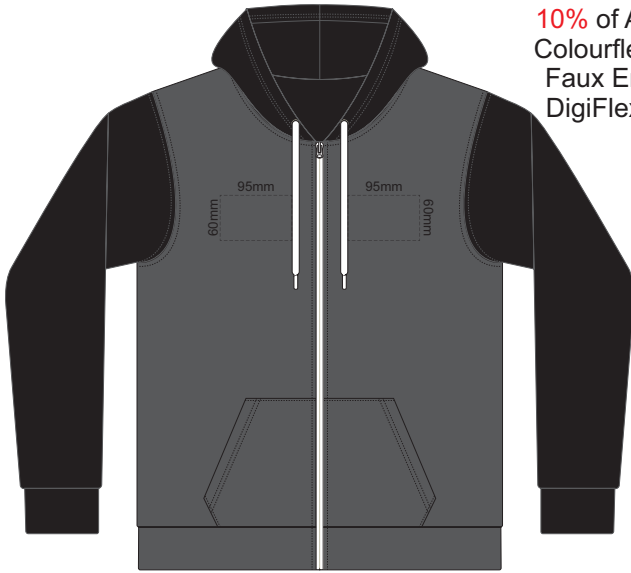

FRONT UNISEX SILVER MEDIUM

BACK UNISEX SILVER MEDIUM

10% of Actual Size
Screen Print (3 col max)

FRONT UNISEX SILVER LARGE

BACK UNISEX SILVER LARGE

10% of Actual Size
Screen Print (3 col max)

FRONT UNISEX SILVER XL

BACK UNISEX SILVER XL

FRONT UNISEX SILVER XXL

10% of Actual Size
Screen Print (3 col max)

BACK UNISEX SILVER XXL

10% of Actual Size
Colourflex Transfer
Faux Embroidery
DigiFlex Transfer

FRONT UNISEX SILVER XS

BACK UNISEX SILVER XS
Print area can be rotated to best suit.
Branding area can be moved anywhere within the red line.

10% of Actual Size
Colourflex Transfer
Faux Embroidery
DigiFlex Transfer

FRONT UNISEX SILVER SMALL

BACK UNISEX SILVER SMALL
Print area can be rotated to best suit.
Branding area can be moved anywhere within the red line.

10% of Actual Size
Colourflex Transfer
Faux Embroidery
DigiFlex Transfer

FRONT UNISEX SILVER MEDIUM