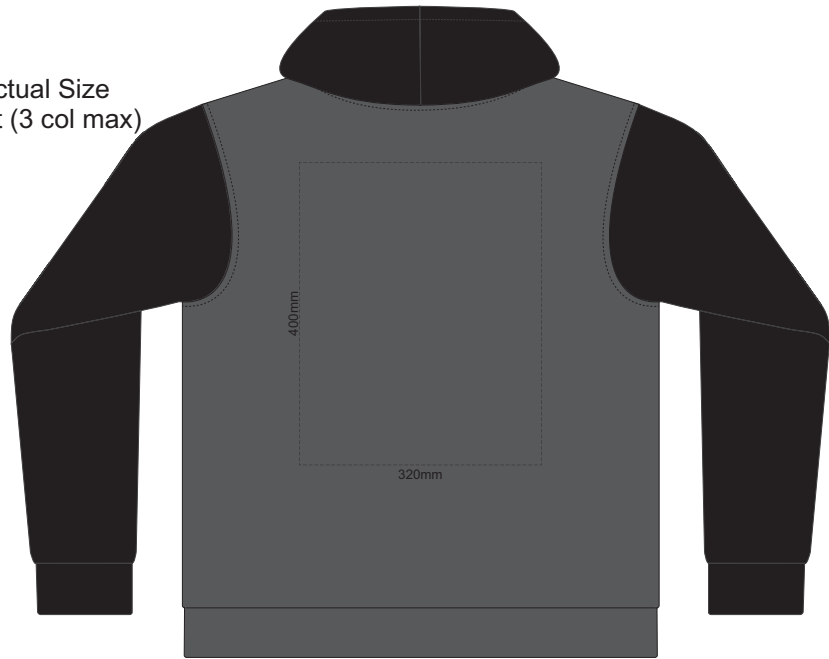

10% of Actual Size
Screen Print (3 col max)

FRONT UNISEX SILVER XS

BACK UNISEX SILVER XS

10% of Actual Size
Screen Print (3 col max)

FRONT UNISEX SILVER SMALL

BACK UNISEX SILVER SMALL

10% of Actual Size
Screen Print (3 col max)

FRONT UNISEX SILVER MEDIUM

BACK UNISEX SILVER MEDIUM

10% of Actual Size
Screen Print (3 col max)

FRONT UNISEX SILVER LARGE

BACK UNISEX SILVER LARGE

10% of Actual Size
Screen Print (3 col max)

FRONT UNISEX SILVER XL

BACK UNISEX SILVER XL

FRONT UNISEX SILVER XXL

10% of Actual Size
Screen Print (3 col max)

BACK UNISEX SILVER XXL

10% of Actual Size
Colourflex Transfer
Faux Embroidery
DigiFlex Transfer

FRONT UNISEX SILVER XS

BACK UNISEX SILVER XS
Print area can be rotated to best suit.
Branding area can be moved anywhere within the red line.

10% of Actual Size
Colourflex Transfer
Faux Embroidery
DigiFlex Transfer

FRONT UNISEX SILVER SMALL