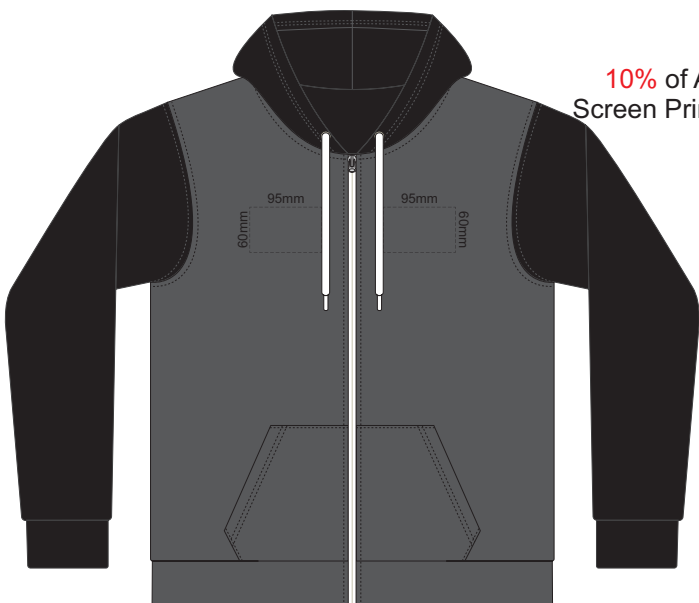

10% of Actual Size
Screen Print (3 col max)

FRONT UNISEX SILVER XS

BACK UNISEX SILVER XS

10% of Actual Size
Screen Print (3 col max)

FRONT UNISEX SILVER SMALL

BACK UNISEX SILVER SMALL

10% of Actual Size
Screen Print (3 col max)

FRONT UNISEX SILVER MEDIUM

BACK UNISEX SILVER MEDIUM

10% of Actual Size
Screen Print (3 col max)

FRONT UNISEX SILVER LARGE

BACK UNISEX SILVER LARGE

10% of Actual Size
Screen Print (3 col max)

FRONT UNISEX SILVER XL

BACK UNISEX SILVER XS
Print area can be rotated to best suit.
Branding area can be moved anywhere within the red line.

10% of Actual Size
Colourflex Transfer
Faux Embroidery
DigiFlex Transfer

FRONT UNISEX SILVER SMALL

BACK UNISEX SILVER SMALL
Print area can be rotated to best suit.
Branding area can be moved anywhere within the red line.

10% of Actual Size
Colourflex Transfer
Faux Embroidery
DigiFlex Transfer

FRONT UNISEX SILVER MEDIUM