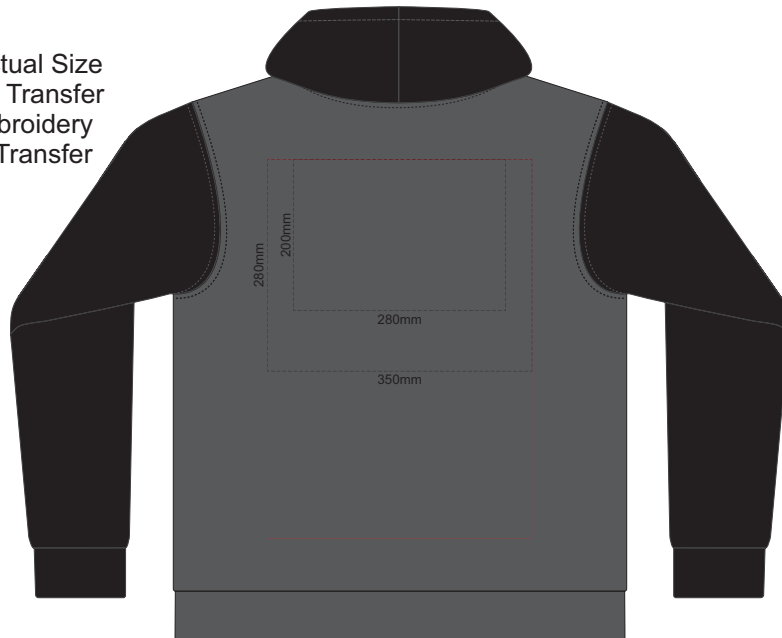

BACK UNISEX SILVER XS
Print area can be rotated to best suit.
Branding area can be moved anywhere within the red line.

10% of Actual Size
Colourflex Transfer
Faux Embroidery
DigiFlex Transfer

FRONT UNISEX SILVER SMALL

BACK UNISEX SILVER SMALL
Print area can be rotated to best suit.
Branding area can be moved anywhere within the red line.

10% of Actual Size
Colourflex Transfer
Faux Embroidery
DigiFlex Transfer

FRONT UNISEX SILVER MEDIUM

BACK UNISEX SILVER MEDIUM
Print area can be rotated to best suit.
Branding area can be moved anywhere within the red line.

FRONT UNISEX SILVER LARGE

10% of Actual Size
Colourflex Transfer
Faux Embroidery
DigiFlex Transfer

BACK UNISEX SILVER LARGE

Print area can be rotated to best suit.
Branding area can be moved anywhere within the red line.

FRONT UNISEX SILVER XL

10% of Actual Size
Colourflex Transfer
Faux Embroidery
DigiFlex Transfer