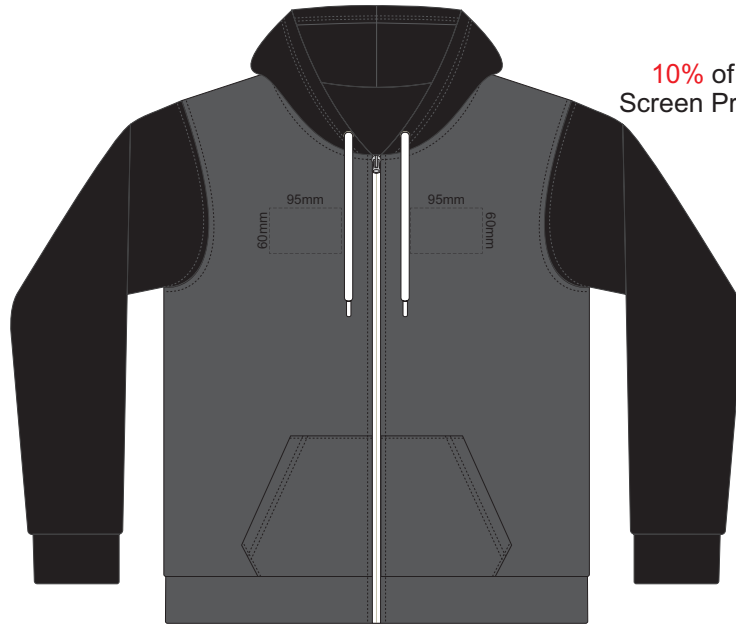

10% of Actual Size
Screen Print (3 col max)

FRONT UNISEX SILVER XS

BACK UNISEX SILVER XS

10% of Actual Size
Screen Print (3 col max)

FRONT UNISEX SILVER SMALL

BACK UNISEX SILVER SMALL

10% of Actual Size
Screen Print (3 col max)

FRONT UNISEX SILVER MEDIUM

BACK UNISEX SILVER MEDIUM

10% of Actual Size
Screen Print (3 col max)

FRONT UNISEX SILVER LARGE

BACK UNISEX SILVER LARGE

10% of Actual Size
Screen Print (3 col max)

FRONT UNISEX SILVER XL

BACK UNISEX SILVER XS
Print area can be rotated to best suit.
Branding area can be moved anywhere within the red line.

10% of Actual Size
Colourflex Transfer
Faux Embroidery
DigiFlex Transfer

FRONT UNISEX SILVER SMALL

BACK UNISEX SILVER SMALL
Print area can be rotated to best suit.
Branding area can be moved anywhere within the red line.

10% of Actual Size
Colourflex Transfer
Faux Embroidery
DigiFlex Transfer

FRONT UNISEX SILVER MEDIUM