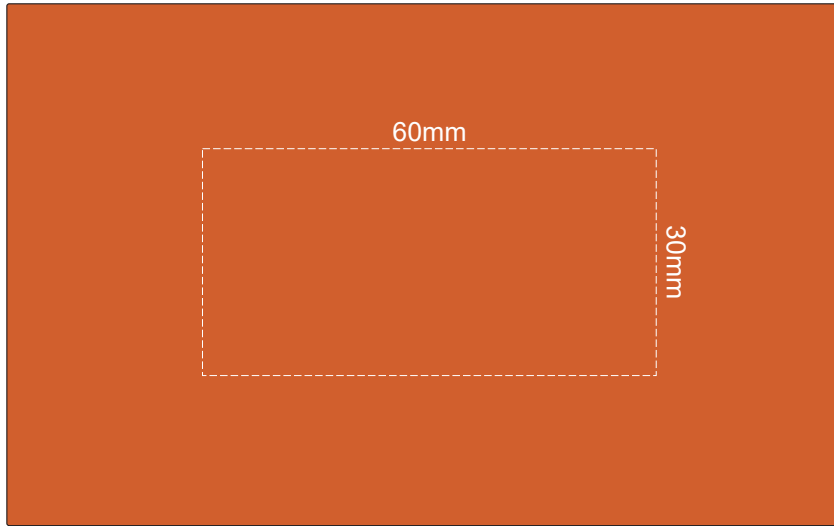

100% of Actual Size  
Pad Print

BACK

100% of Actual Size  
Laser Engraving  
Direct Digital

Engraves to an  
Oxidised White

100% of Actual Size  
Pad Print