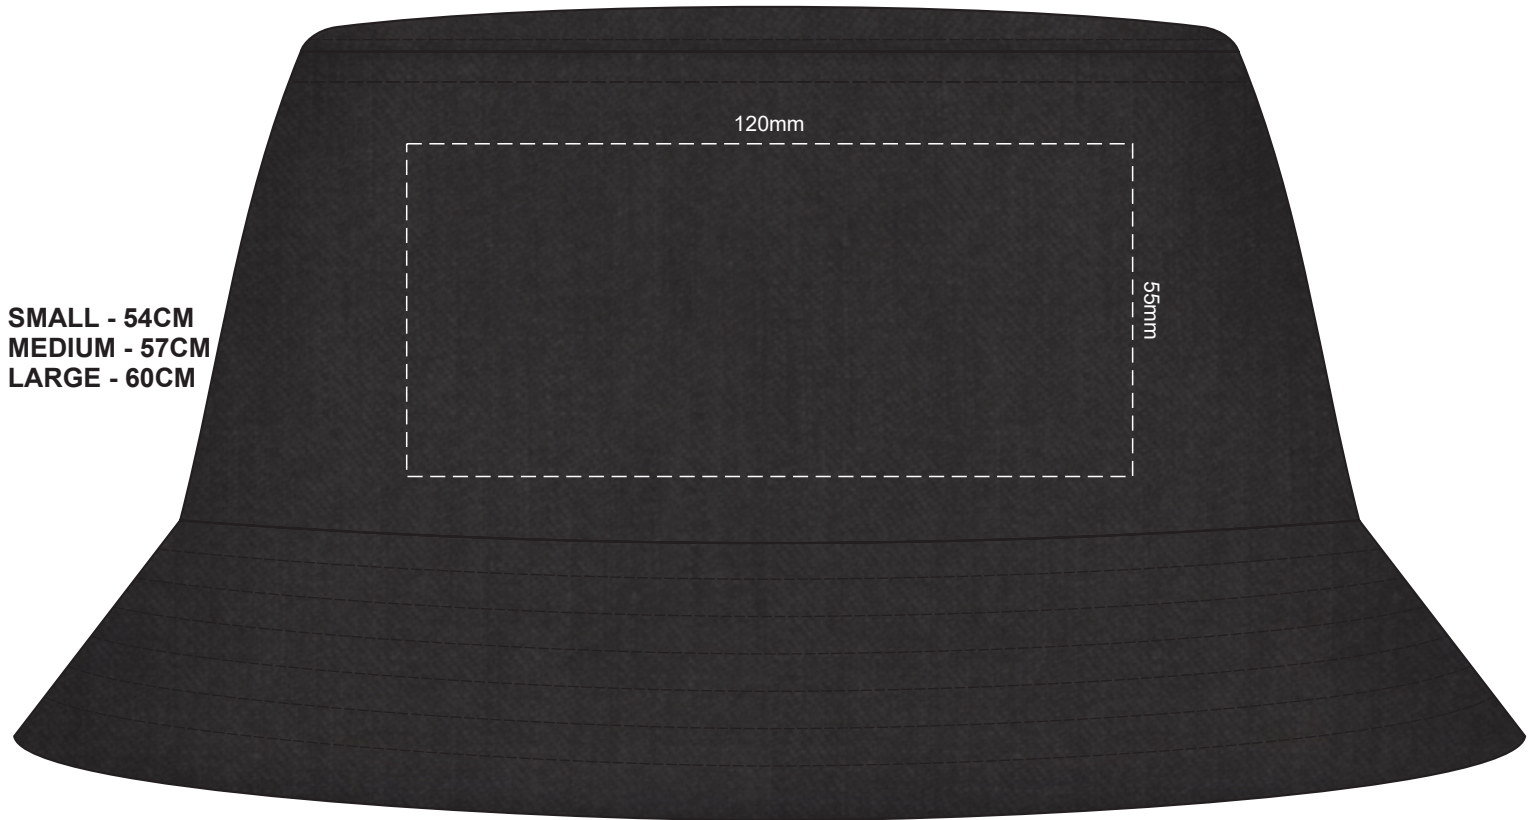

80% of Actual Size
Screen Print
Colourflex Transfer
Faux Embroidery
(front & back print available)

SMALL - 54CM
MEDIUM - 57CM
LARGE - 60CM

80% of Actual Size
Embroidery
(front & back print available)

SMALL - 54CM
MEDIUM - 57CM
LARGE - 60CM