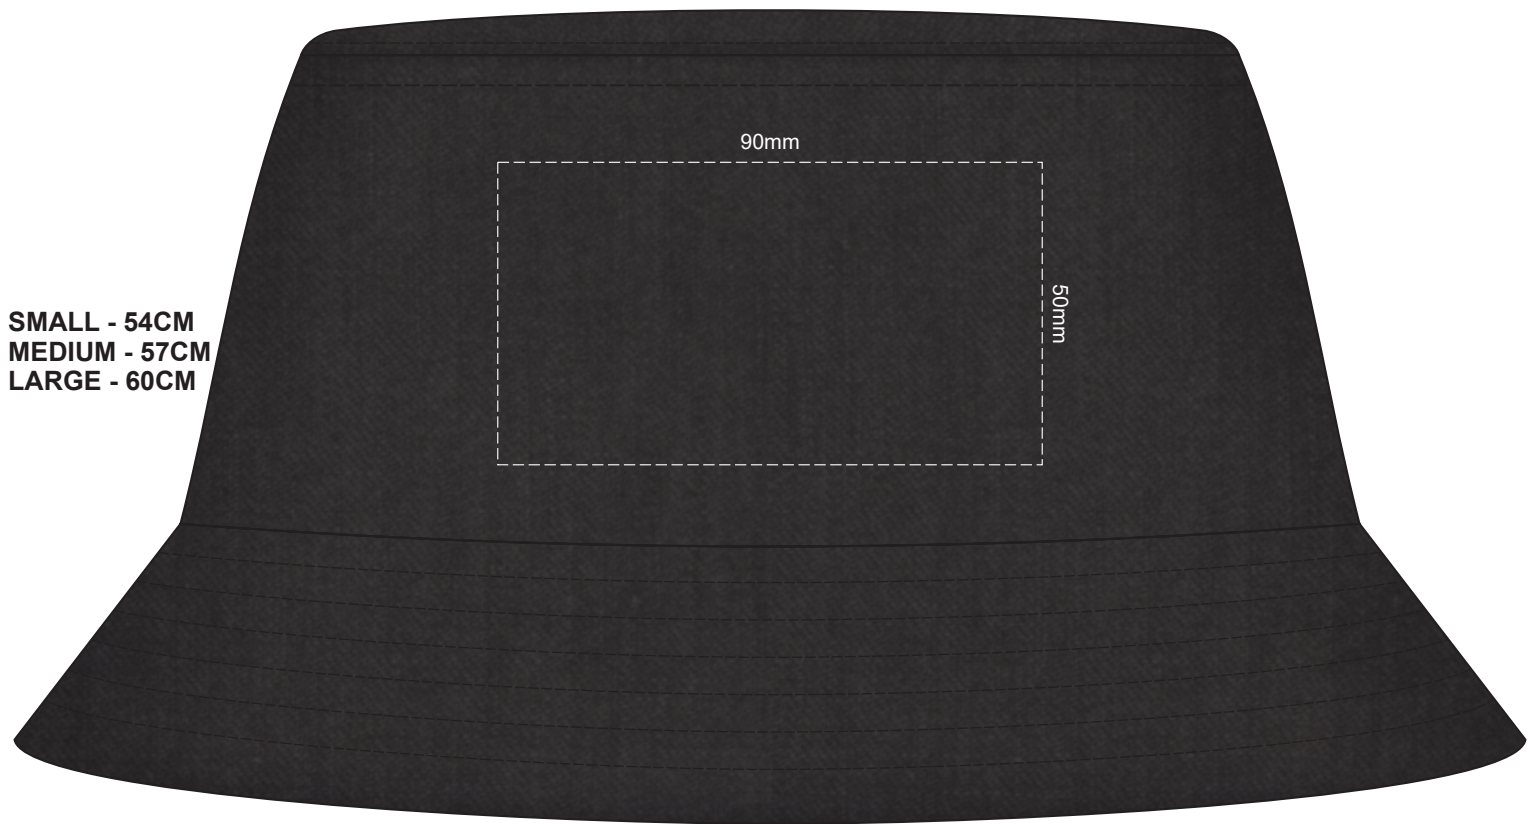

80% of Actual Size
Screen Print
Colourflex Transfer
Faux Embroidery
(front & back print available)

SMALL - 54CM
MEDIUM - 57CM
LARGE - 60CM

80% of Actual Size
Embroidery
(front & back print available)

SMALL - 54CM
MEDIUM - 57CM
LARGE - 60CM