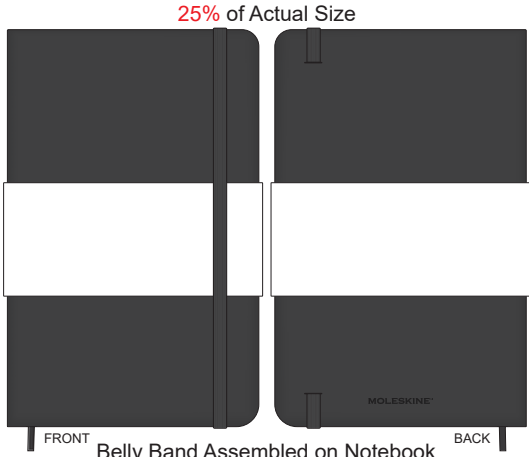

100% of Actual Size  
Screen Print (one colour)

100% of Actual Size  
Debossing Front Cover  
Debossing XL Front Cover

100% of Actual Size  
Debossing Back Cover

70% of Actual Size  
Pad Print Front End-Paper

Branding area can be moved anywhere within the red lines.

70% of Actual Size  
Pad Print Back End-Paper

Branding area can be moved anywhere within the red lines.

70% of Actual Size  
Digital Print - Belly Band Template

**Belly Band Assembled on Notebook**  
Please note that some of the artwork will be covered by the notebook closure strap when assembled.

- Green Line = Fold Lines when assembled on notebook
- Blue Line = The SIGNIFICANT PRINT AREA  
(Keep all critical images & text within this box)
- Black Line = Maximum print area
- Pink Line = Bleed off to here