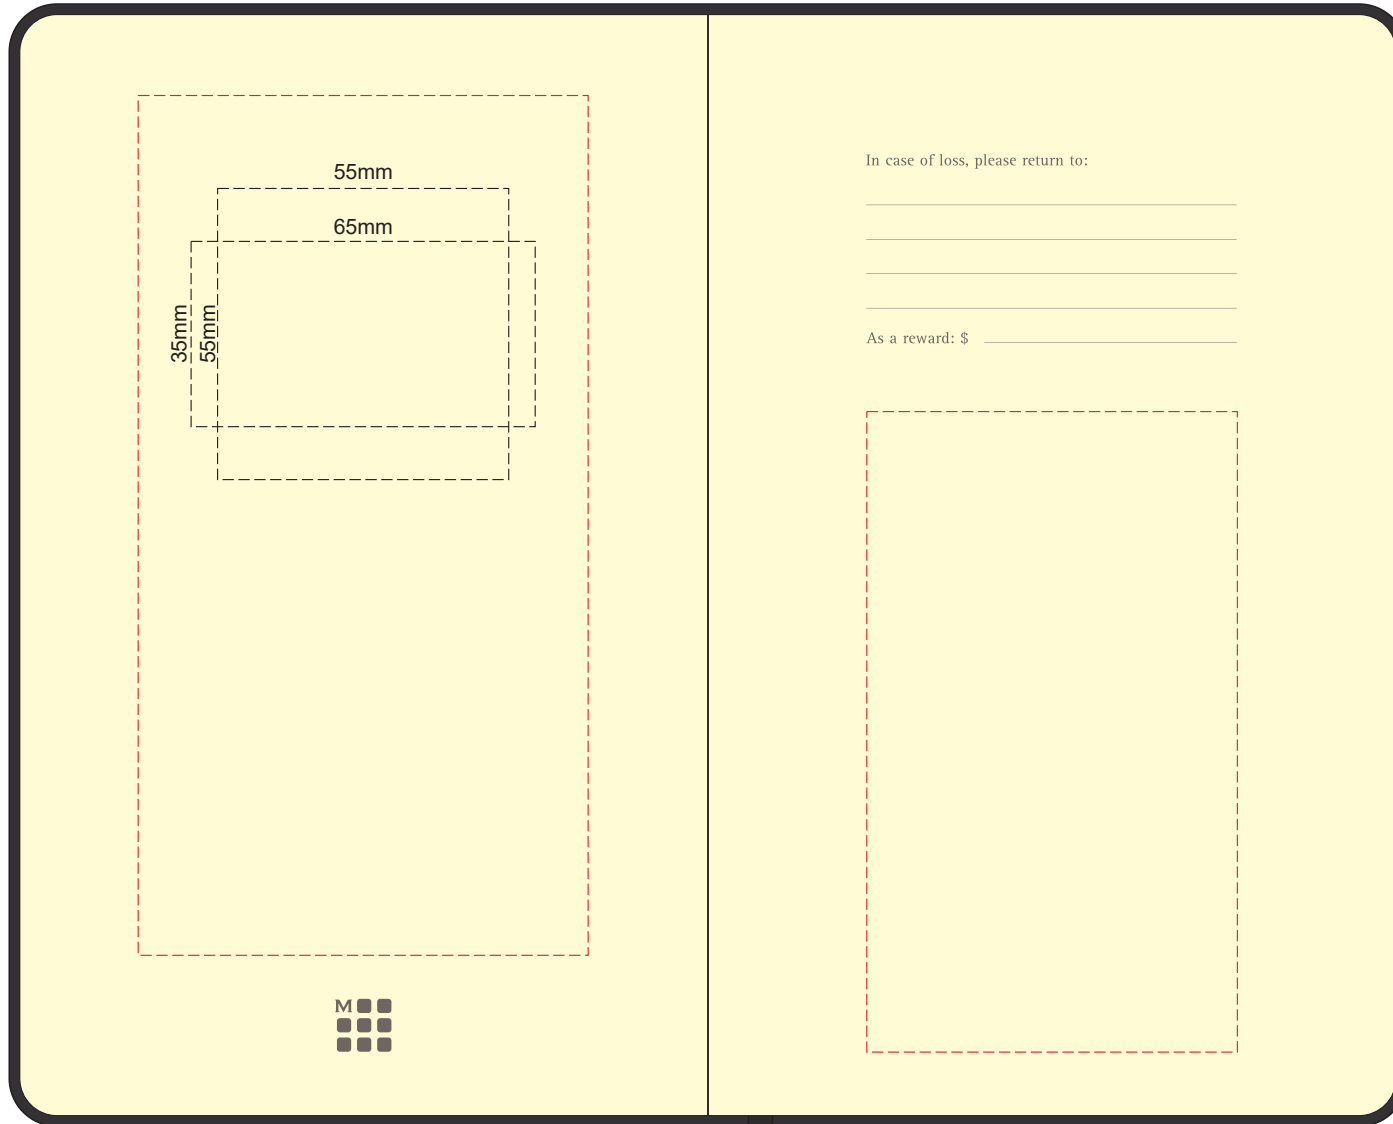

100% of Actual Size  
Screen Print (one colour)

100% of Actual Size  
Debossing Front Cover  
Debossing XL Front Cover

100% of Actual Size  
Debossing Back Cover

70% of Actual Size  
Pad Print Front End-Paper

Branding area can be moved anywhere within the red lines.

70% of Actual Size  
Pad Print Back End-Paper

Branding area can be moved anywhere within the red lines.

70% of Actual Size  
Digital Print - Belly Band Template

**Belly Band Assembled on Notebook**  
Please note that some of the artwork will be covered by the notebook closure strap when assembled.

- Green Line = Fold Lines when assembled on notebook
- Blue Line = The SIGNIFICANT PRINT AREA  
(Keep all critical images & text within this box)
- Black Line = Maximum print area
- Pink Line = Bleed off to here