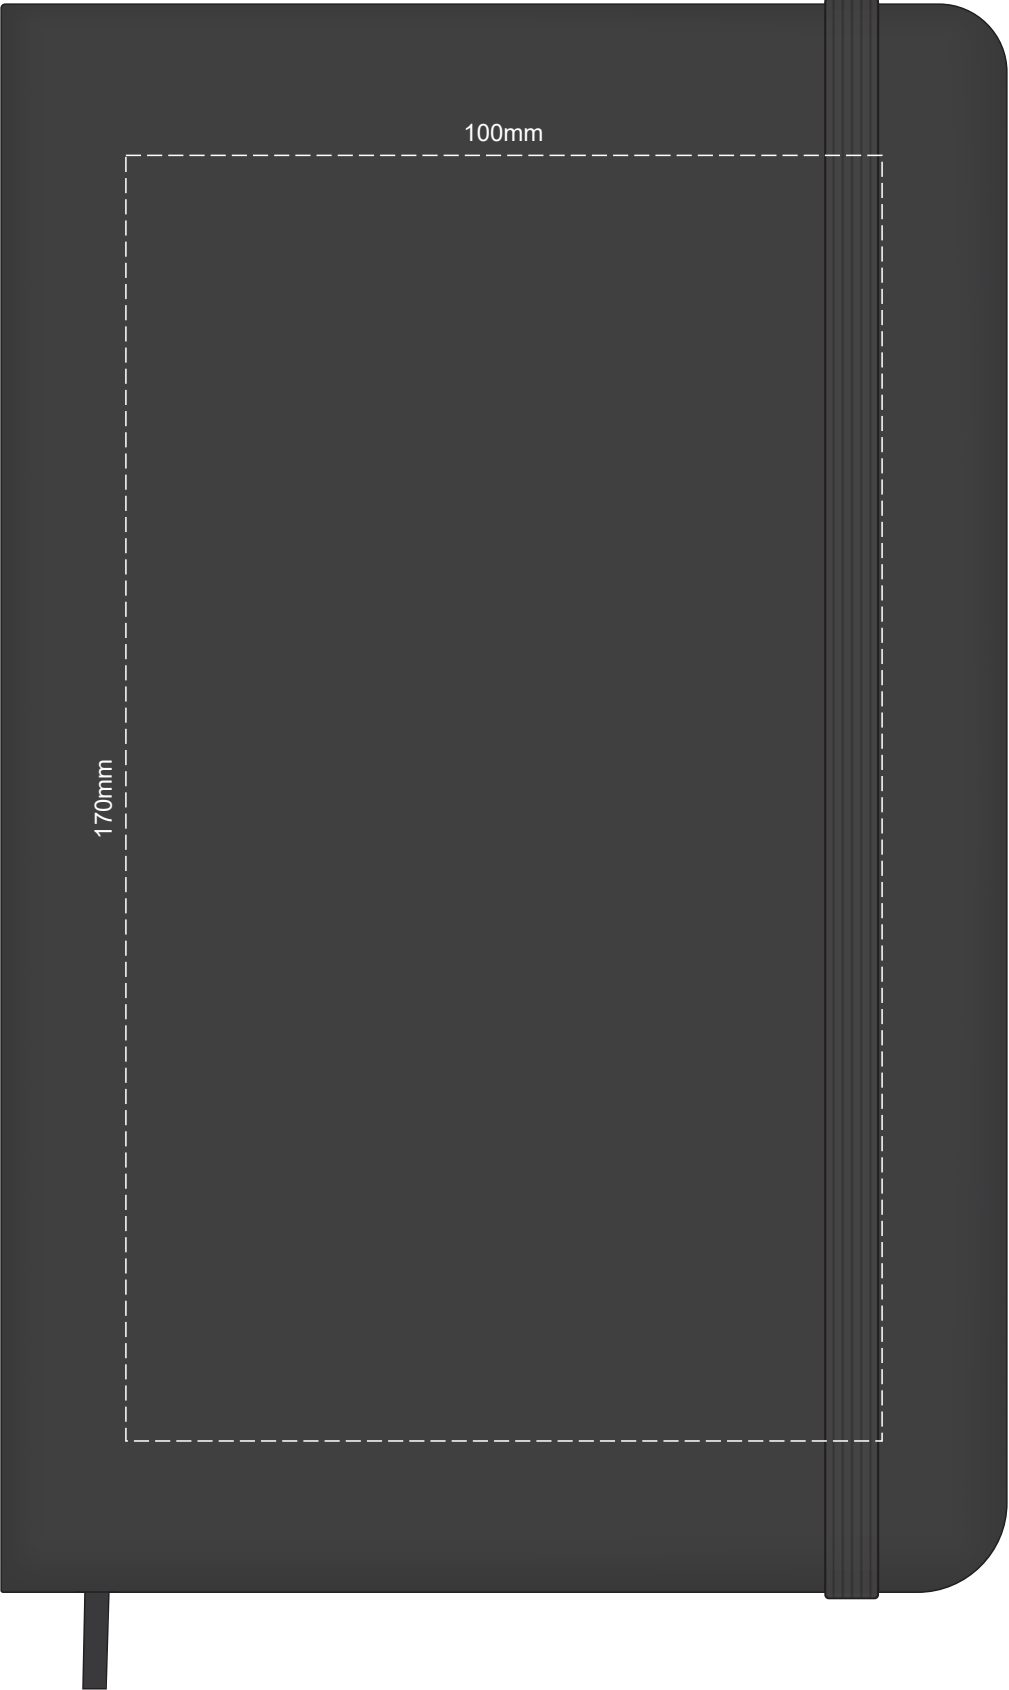

100% of Actual Size  
Screen Print (one colour)

100% of Actual Size  
Debossing Front Cover  
Debossing XL Front Cover

100% of Actual Size  
Debossing Back Cover

70% of Actual Size  
Pad Print Front End-Paper

Branding area can be moved anywhere within the red lines.

70% of Actual Size  
Pad Print Back End-Paper

Branding area can be moved anywhere within the red lines.

70% of Actual Size  
Digital Print - Belly Band Template

**Belly Band Assembled on Notebook**  
Please note that some of the artwork will be covered by the notebook closure strap when assembled.

- Green Line = Fold Lines when assembled on notebook
- Blue Line = The SIGNIFICANT PRINT AREA  
(Keep all critical images & text within this box)
- Black Line = Maximum print area
- Pink Line = Bleed off to here