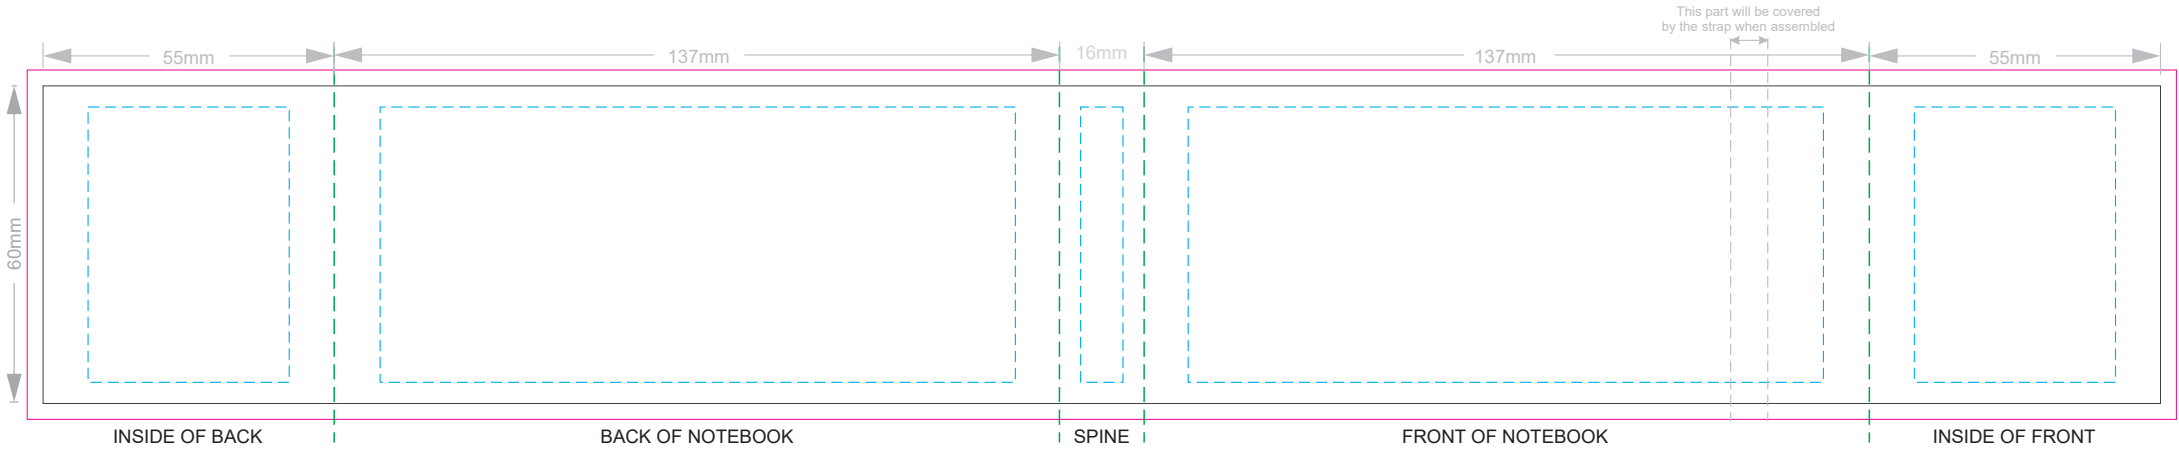

100% of Actual Size  
Screen Print (one colour)

100% of Actual Size  
Debossing Front Cover  
Debossing XL Front Cover

100% of Actual Size  
Debossing Back Cover

70% of Actual Size  
Pad Print Front End-Paper

Branding area can be moved anywhere within the red lines.

70% of Actual Size  
Pad Print Back End-Paper

Branding area can be moved anywhere within the red lines.

70% of Actual Size  
Digital Print - Belly Band Template

**Belly Band Assembled on Notebook**  
Please note that some of the artwork will be covered by the notebook closure strap when assembled.

- Green Line = Fold Lines when assembled on notebook
- Blue Line = The SIGNIFICANT PRINT AREA  
(Keep all critical images & text within this box)
- Black Line = Maximum print area
- Pink Line = Bleed off to here