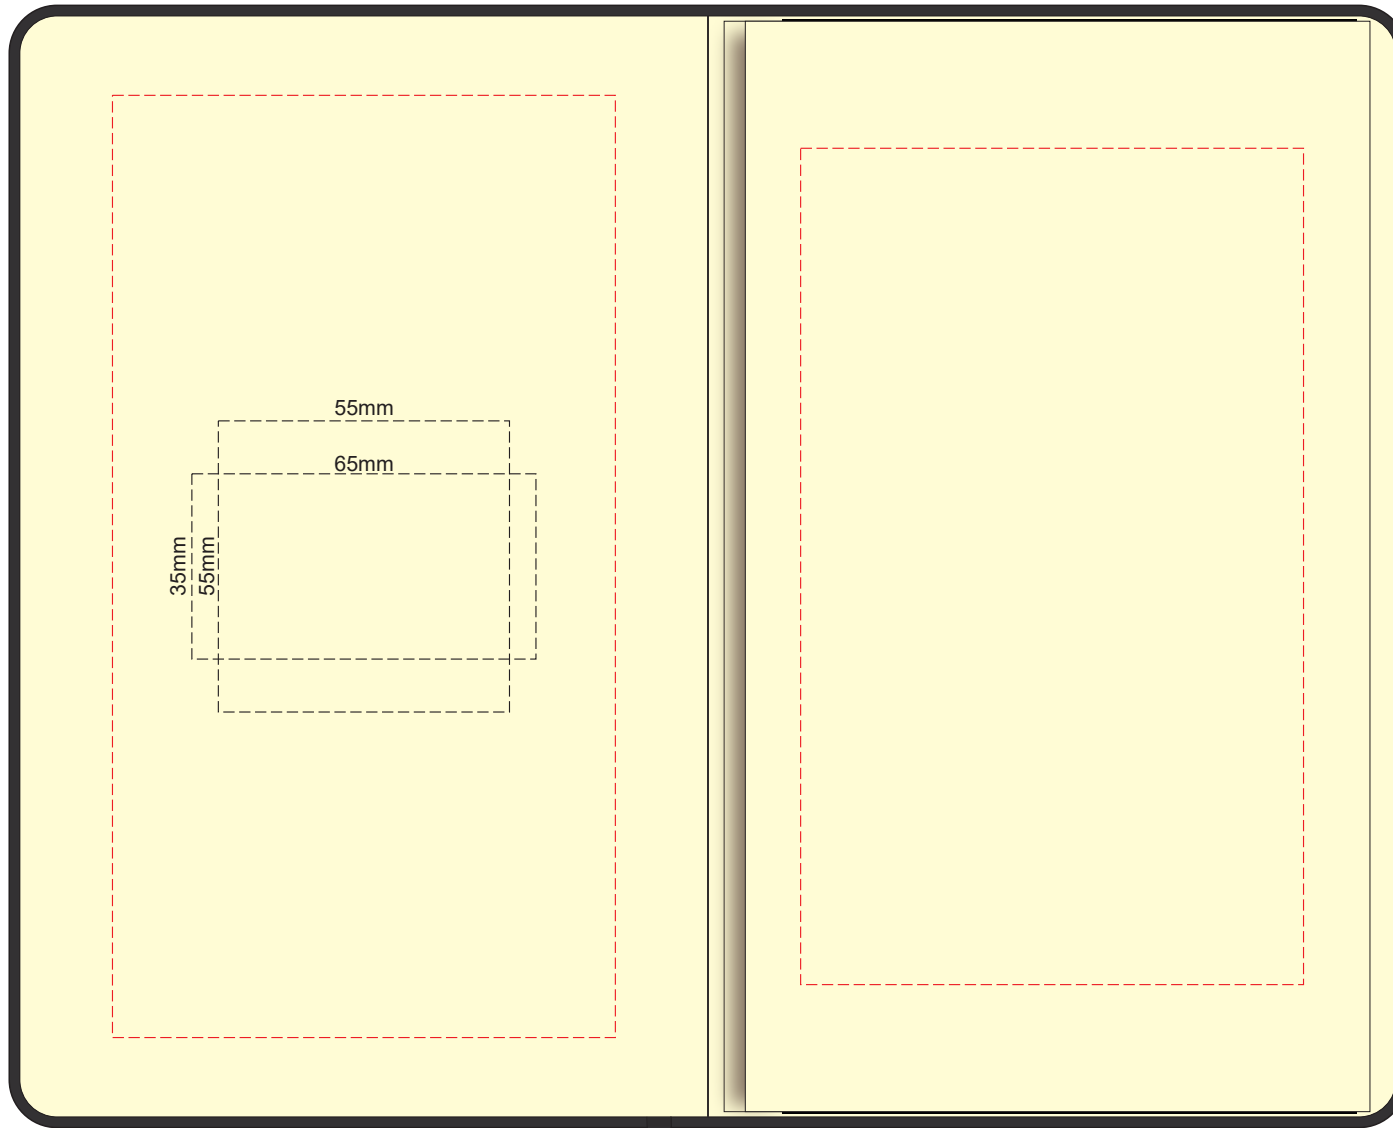

100% of Actual Size  
Screen Print (one colour)

100% of Actual Size  
Debossing Front Cover  
Debossing XL Front Cover

100% of Actual Size  
Debossing Back Cover

70% of Actual Size  
Pad Print Front End-Paper

Branding area can be moved anywhere within the red lines.

70% of Actual Size  
Pad Print Back End-Paper

Branding area can be moved anywhere within the red lines.

70% of Actual Size  
Digital Print - Belly Band Template

**Belly Band Assembled on Notebook**  
Please note that some of the artwork will be covered by the notebook closure strap when assembled.

- Green Line = Fold Lines when assembled on notebook
- Blue Line = The SIGNIFICANT PRINT AREA  
(Keep all critical images & text within this box)
- Black Line = Maximum print area
- Pink Line = Bleed off to here