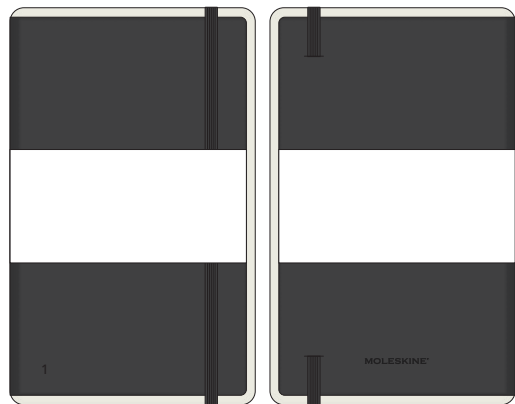

100% of Actual Size
Debossing
Debossing XL

Print area 100 x 80mm is moveable within the XL deboss area and can rotate to suit.

70% of Actual Size
Digital Print - Belly Band Template

25% of Actual Size

Belly Band Assembled on Notebook

- Green Line = Fold Lines when assembled on notebook
- Blue Line = The SIGNIFICANT PRINT AREA
(Keep all critical images & text within this box)
- Black Line = Maximum print area
- Pink Line = Bleed off to here