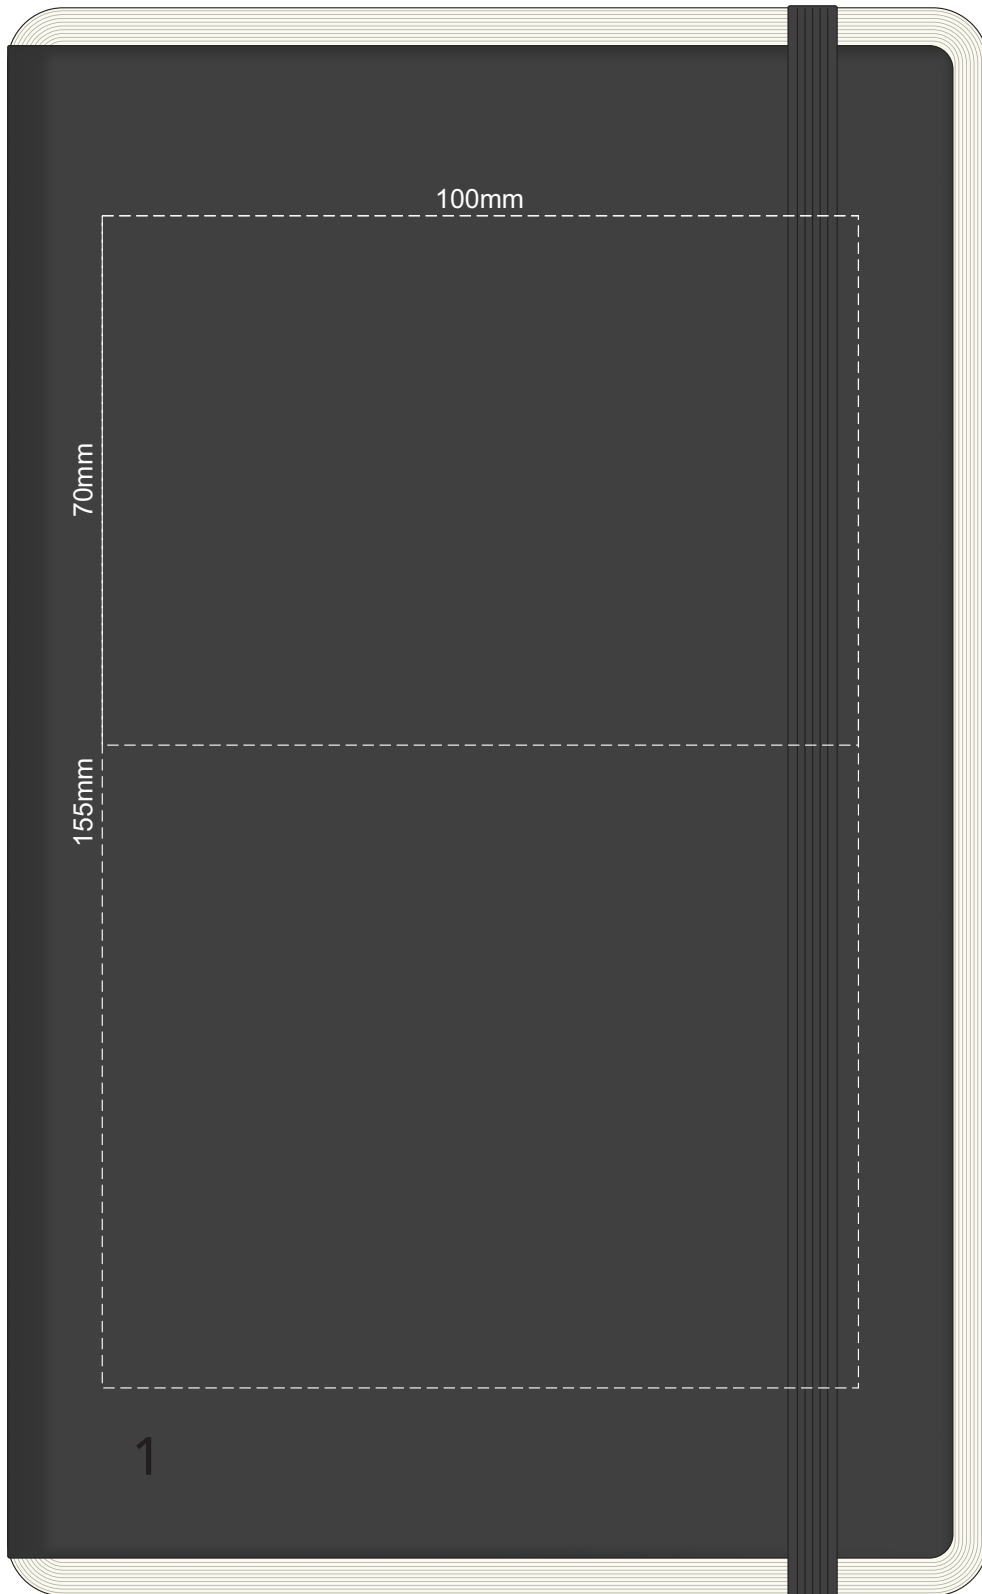

100% of Actual Size
Debossing
Debossing XL

Print area 100 x 80mm is moveable within the XL deboss area and can rotate to suit.

70% of Actual Size
Digital Print - Belly Band Template

25% of Actual Size

Belly Band Assembled on Notebook

- Green Line = Fold Lines when assembled on notebook
- Blue Line = The SIGNIFICANT PRINT AREA
(Keep all critical images & text within this box)
- Black Line = Maximum print area
- Pink Line = Bleed off to here