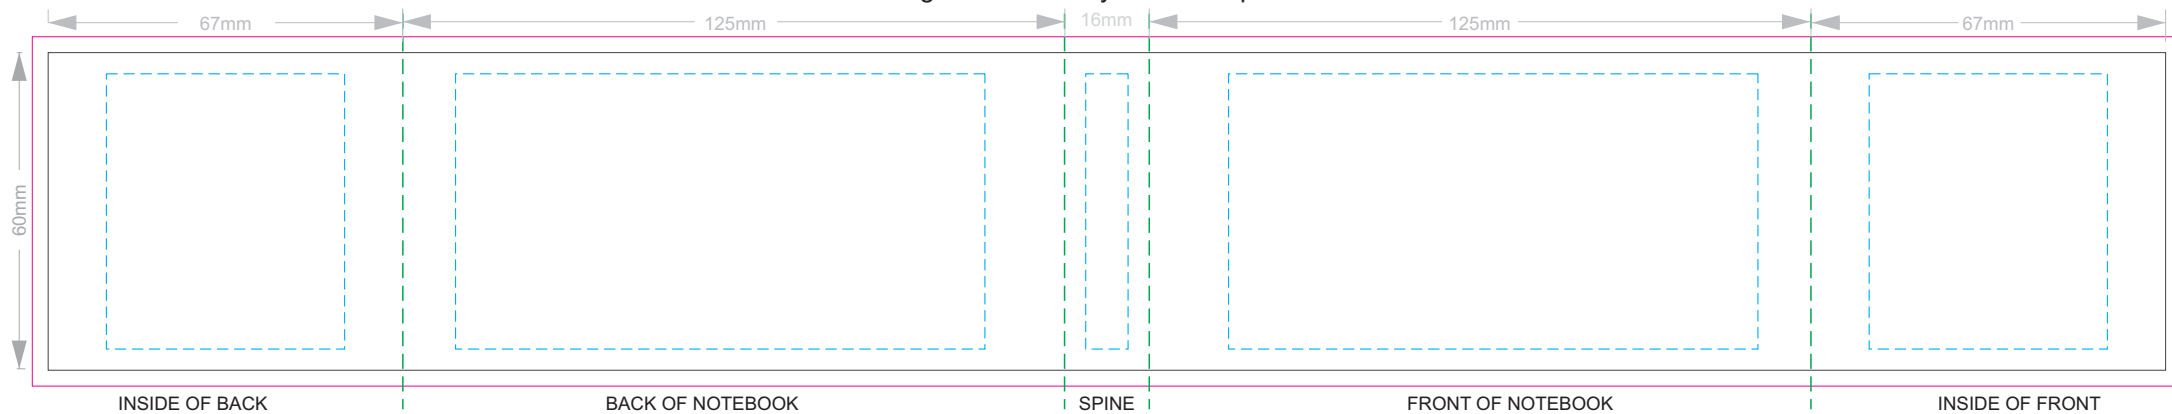

100% of Actual Size
Debossing
Debossing XL

Print area 100 x 80mm is moveable within the XL deboss area and can rotate to suit.

70% of Actual Size
Digital Print - Belly Band Template

25% of Actual Size

Belly Band Assembled on Notebook

- Green Line = Fold Lines when assembled on notebook
- Blue Line = The SIGNIFICANT PRINT AREA
(Keep all critical images & text within this box)
- Black Line = Maximum print area
- Pink Line = Bleed off to here