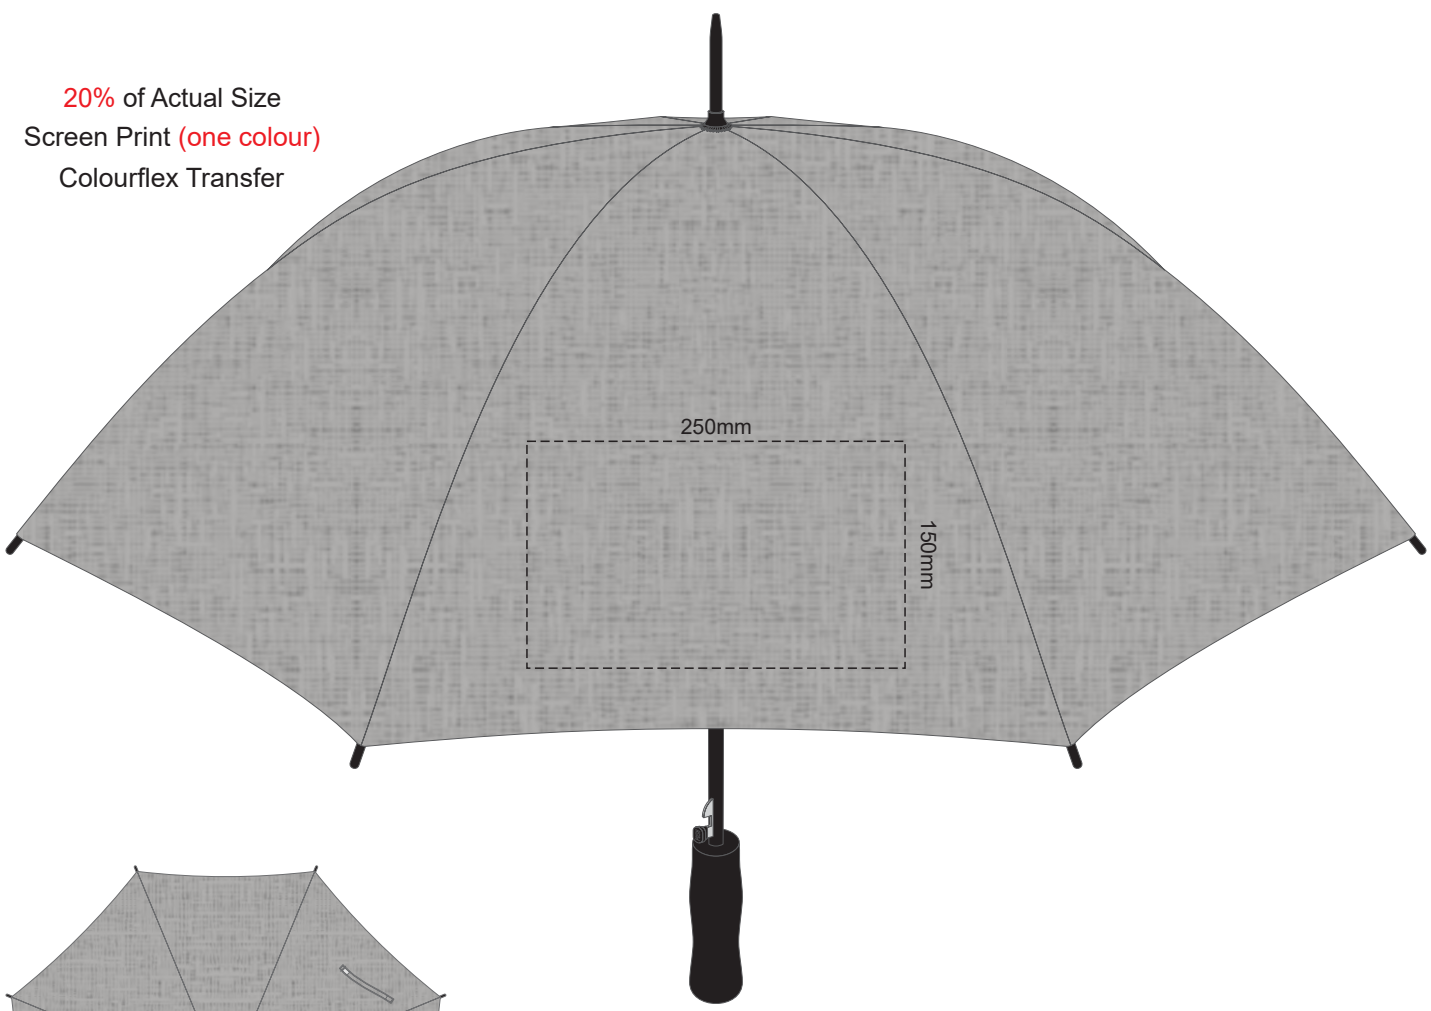

20% of Actual Size
Screen Print (one colour)
Colourflex Transfer

Top view at 5%
to indicate which
panel/s to be decorated.

All panels are printable except for the panel with tie.