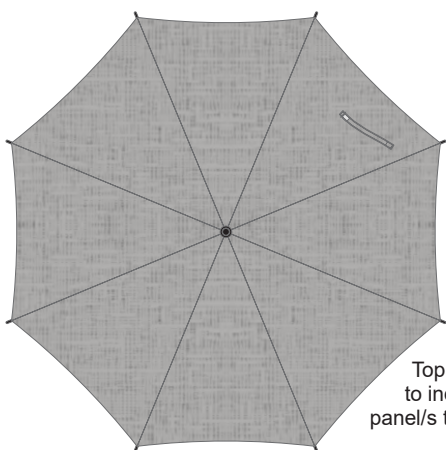

20% of Actual Size
Screen Print (one colour)
Colourflex Transfer

Top view at 5%
to indicate which
panel/s to be decorated.

All panels are printable except for the panel with tie.